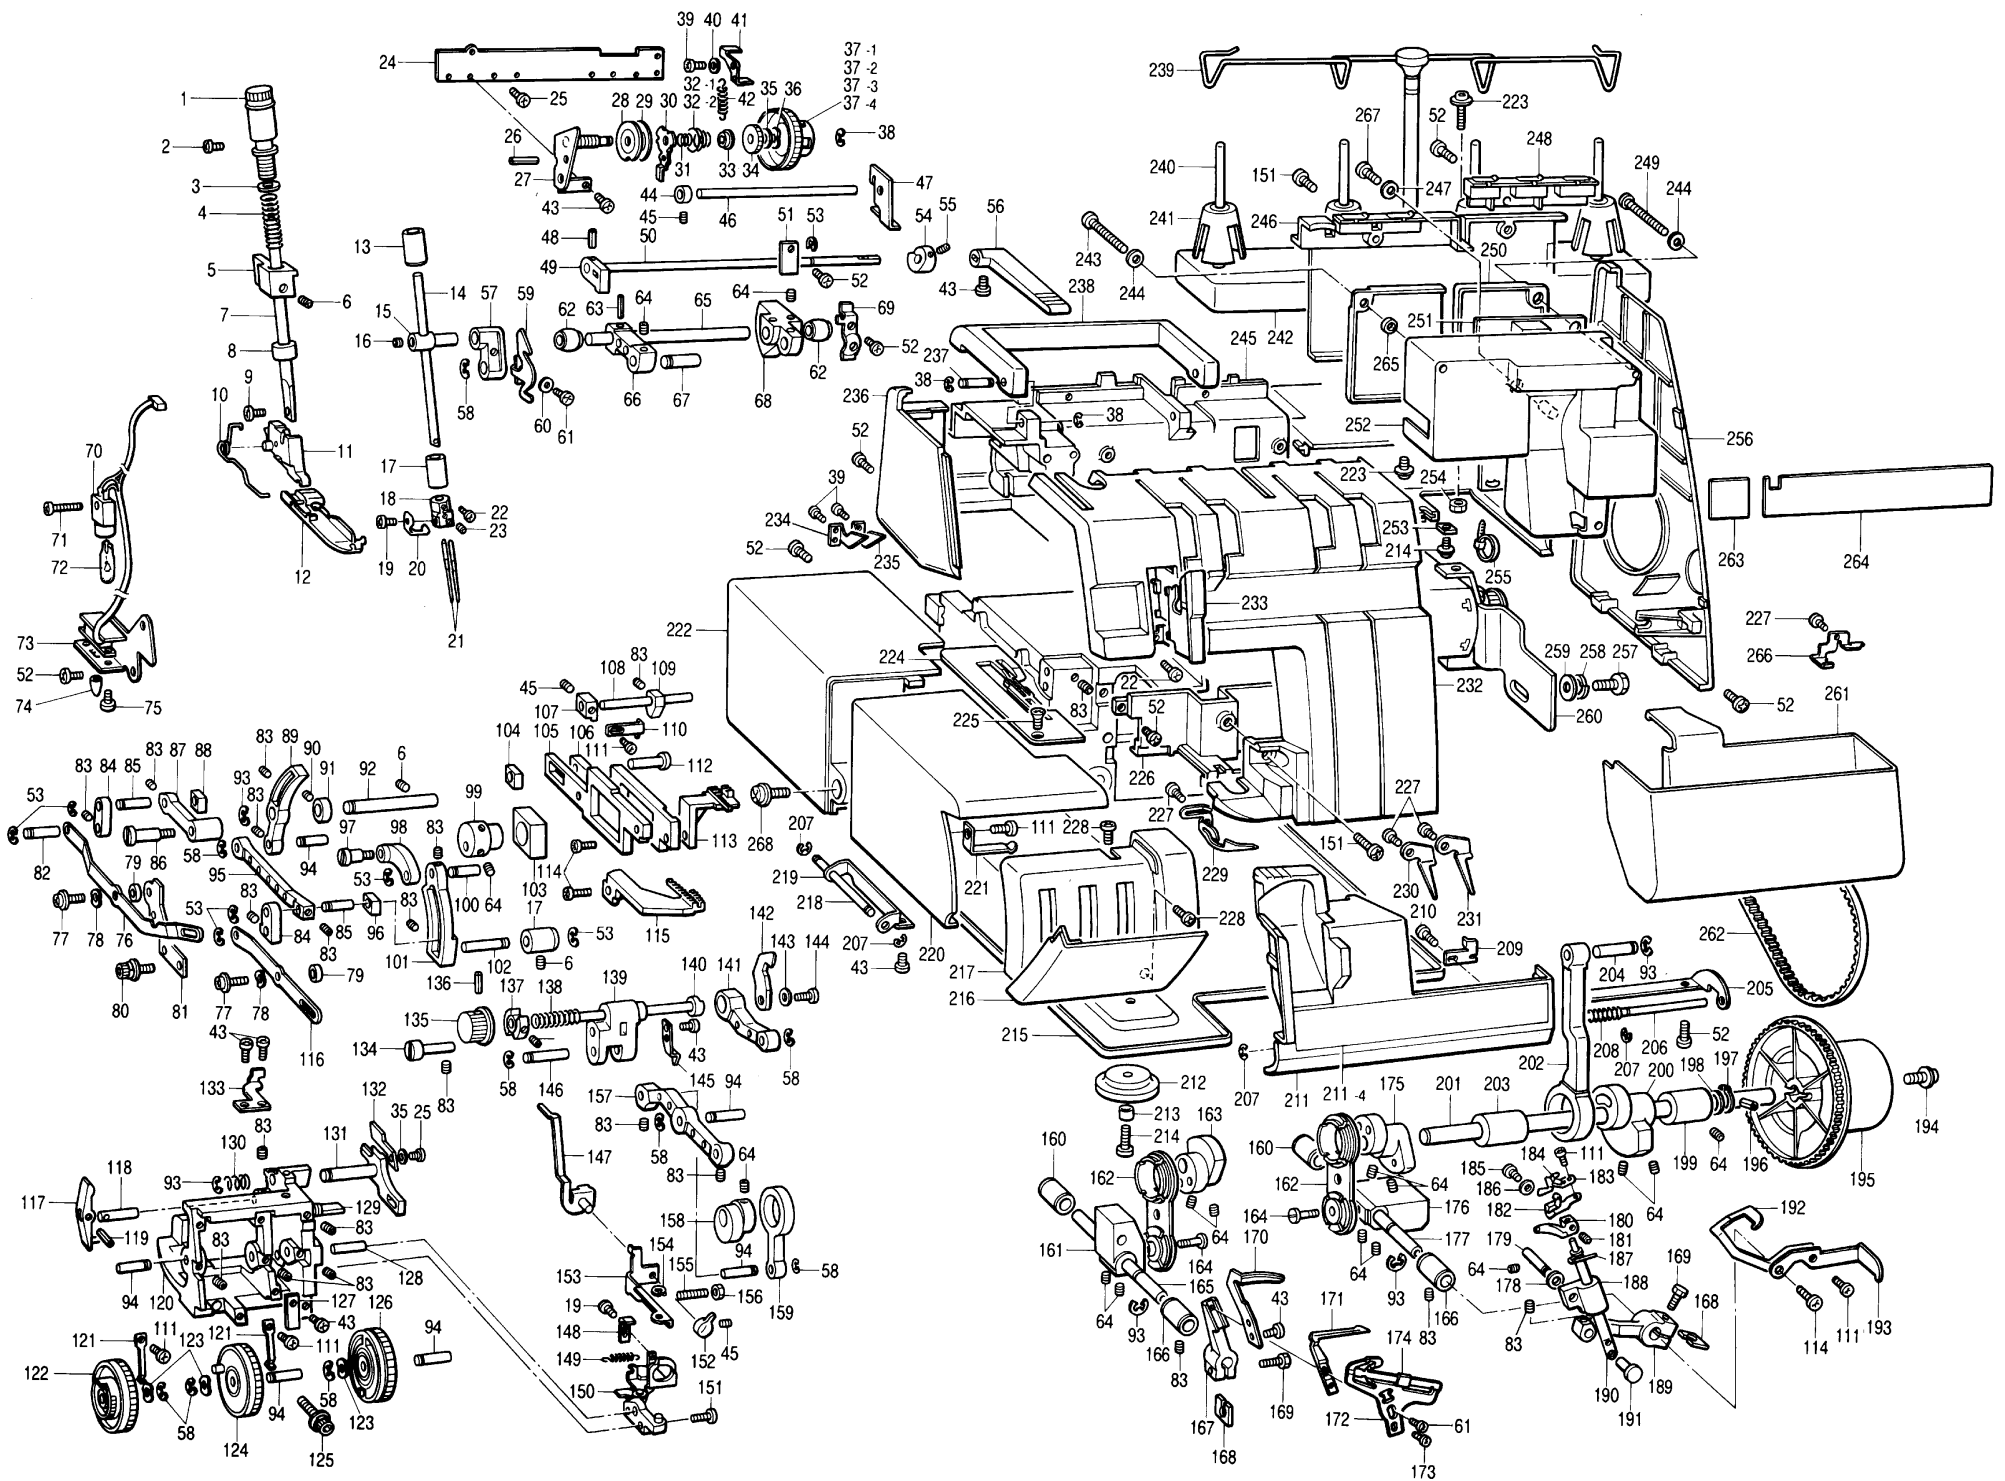

Husqvarna Sewing Machines
Huskylock 1000

Ref. No.	Parts No.	Parts Name	Ref. No.	Parts No.	Parts Name	Ref. No.	Parts No.	Parts Name	Ref. No.	Parts No.	Parts Name
1	X76593001	Pressure adjustment dial	57	126782001	Needle bar link A	117	X76734000	Lower blade movable lever	177	X76749000	Overlooper lever shaft
2	062300506	Screw	58	048050346	Stop ring	118	X75090001	Lever holder shaft	178	025050132	Washer
3	X76531001	Washer	59	X76508001	Thread take-up	119	047301442	Spring pin	179	127784001	Overlooper shaft guide shaft
4	X77025001	Presser adjustment spring	60	028040242	Spring washer	120	X76452000	Needle plate base	180	X75209001	Overlooper M
5	X75099000	Presser bar bracket	61	062670612	Screw	121	X76688001	Dial guide spring	181	014400332	Screw
6	014500522	Screw	62	X75071000	Crankshaft bushing	122	X76691001	Differential feed dial	182	X76672001	Looper change base
7	X75134000	Presser bar	63	047301842	Spring pin	123	X76687000	Wave washer	183	X76763001	Looper change spring
8	X75542000	Presser bar felt	64	012500632	Screw	124	X76689001	Feed dial	184	X76764001	Looper change cam
9	126851001	Screw	65	X76504001	Needle bar crankshaft	125	X76677001	Set screw	185	060400416	Screw
10	X76602001	Presser foot spring	66	X75063000	Needle bar crank	126	X76738001	Lower blade dial assembly	186	X05282001	Washer
11	X76600001	Presser foot holder assembly	67	X75217001	Needle bar rod shaft A	127	X76496001	Control front cover spring	187	X75971001	Overlooper thread guide
12	X76606001	Presser foot assembly	68	X76505000	Needle bar driving lever	128	X76552000	Stud shaft	188	X76766001	Overlooper shaft guide
13	126702000	Needle bar bushing, upper	69	X75058001	Upper shaft bushing presser	129	X76737001	Lower blade guide shaft	189	X05076001	Looper change lever
14	X76510001	Needle bar	70	X53086101	Sew-light assembly	130	X75234001	Lower blade spring	190	X75982001	Overlooper shaft
15	126656001	Needle bar connecting stud	71	002261405	Screw	131	X76731000	Lower blade holder	191	127785001	Overlooper lower shaft
16	014060632	Screw	72	X50228001	Sew-light bulb	132	X76728001	Lower blade	192	X76783001	Looper thread take-up lever
17	X76518000	Needle bar bushing, lower	73	X76912001	Sew-light plate	133	X76589001	Fixed needle guard	193	X76784001	Underlooper thread take-up lever
18	X76514001	Needle clamp	74	X75461001	Sew-light switch cap	134	X76703001	Upper blade holder guide shaft	194	X76398001	Set screw
19	062300406	Screw	75	002020416	Screw	135	X75088002	Upper blade knob	195	X75202001	Handwheel
20	X76515001	Needle bar thread guide	76	X76692001	Differential adjusting link C	136	047201642	Spring pin	196	047402542	Spring pin
21	X75577012	Needle #80	77	138853001	Set screw	137	X76717000	Upper blade holder guide	197	048100142	Stop ring
22	062300806	Screw	78	X75729001	Wave washer	138	X76706001	Upper blade presser spring	198	127797000	Thrust washer
23	015300516	Screw	79	X76423000	Spacer	139	X76702000	Upper blade driving plate	199	126558000	Driving shaft bushing, right
24	X76871001	Thread tension bracket	80	X76678001	Set screw	140	X76705001	Upper blade holder	200	X76431000	Needle bar eccentric wheel
25	060400612	Screw	81	X76420001	Material plate cover bracket	141	X76721000	Upper blade arm	201	X76501001	Driving shaft
26	047251042	Spring pin	82	X76686001	Adjusting link shaft	142	X76723001	Upper blade	202	138839000	Needle bar rod
27	X76873001	Thread tension base assembly	83	014400422	Screw	143	025350332	Washer	203	127690000	Driving shaft bushing, left
28	X75981001	Thread tension disc A	84	X76639000	Adjusting link	144	060670812	Screw	204	X75065001	Needle bar rod shaft
29	X75121001	Thread tension disc	85	X76647001	Adjusting block shaft	145	X76715001	Safety mechanism	205	X76459001	Front cover hinge
30	X76877001	Thread tension releaser	86	X76620001	Differential link shaft	146	X76711001	Upper blade driving arm shaft	206	X75629001	Front cover hinge shaft
31	X76460001	Thread tension spring SL	87	X76619000	Differential adjusting link	147	X76547001	Stitch assembly	207	048020346	Stop ring
32-1	X76015001	Thread tension spring	88	X76645000	Differential feed adjusting block	148	X76542001	Stitch presser	208	126519000	Front cover coil spring
32-2	X76023001	Thread tension spring	89	X76631000	Feed bar lever	149	X76545001	Stitch spring	209	X75632001	Front cover hook
33	X75992001	Thread tension spring washer, upper	90	014400532	Screw	150	X76539001	Stitch tongue holder assembly	210	037300815	Tapping screw
34	X76878000	Thread tension nut	91	X75150001	Collar	151	060401206	Screw	211	X76468001	Front cover assembly (205-211)
35	025040232	Washer	92	X76633001	Feed bar lever shaft	152	X76544001	Stitch changing knob	211-1	X76463001	Front cover
36	X76879000	Wave washer	93	048060342	Stop ring	153	X76543001	Stitch plate	211-2	X76426001	Blade cover
37-1	X76893001	Thread tension dial (Yellow)	94	X76637001	Feed bar link shaft	154	048050142	Stop ring	211-3	X76470001	Thread guide control plate
37-2	X76893002	Thread tension dial (Red)	95	X76635001	Feed bar link	155	012401632	Screw	211-4	X76464004	Front cover plate (650ED)
37-3	X76893003	Thread tension dial (Green)	96	X76644000	Feed adjusting block	156	021400312	Nut	211-4	X76464002	Front cover plate (1000)
37-4	X76893004	Thread tension dial (Blue)	97	X76643001	Feed eccentric wheel shaft	157	X76713000	Upper blade driving arm	212	X75545000	Cushion A
38	048030342	Stop ring	98	X76624000	Feed link	158	X76695000	Upper blade eccentric wheel	213	X75546000	Spacer
39	037200615	Tapping screw	99	X76641000	Feed eccentric wheel	159	X75140000	Upper blade link	214	X75720001	Set screw
40	026020235	Washer	100	X76626001	Feed link shaft	160	126611000	Looper lever shaft bushing, rear	215	X76445001	Oil pan
41	X76882001	Dial clutch	101	X76623000	Feed adjusting lever	161	X76747000	Underlooper balance	216	X76480000	Control front cover
42	X76883001	Clutch spring	102	X76628001	Feed adjusting lever shaft	162	X75391001	Looper rod assembly	217	X76943004	Control cover plate
43	060300616	Screw	103	X76642000	Vertical feed block	163	X76167001	Underlooper rod eccentric wheel	218	X76473001	Material plate cover hinge shaft
44	X76230001	Thread tension release block	104	X76648000	Differential feed bar block	164	X75317001	Looper rod stud shaft	219	X76449001	Material plate cover hinge
45	014300332	Screw	105	X76617000	Differential feed bar	165	X76753000	Underlooper lever shaft	220	X76447001	Material plate front cover
46	X76887001	Thread tension release shaft C	106	X76614000	Main feed bar	166	X75251000	Looper lever shaft bushing, front	221	X76448001	Material plate cover spring
47	X76888001	Thread tension release plate	107	X76681000	Feed bar guide, left	167	X76769001	Underlooper lever	222	X76474001	Material plate cover B
48	047160842	Spring pin	108	X76684001	Feed bar guide shaft	168	X05281001	Square washer	223	X75770001	Set screw
49	X75118000	Presser lifter cam	109	X76683000	Needle plate supporting collar	169	017501615	Looper lever fixing screw	224	X76528001	Needle plate assembly
50	X76596001	Presser lifter shaft	110	X76680001	Feed bar guide, right	170	X76781001	Needle guard plate	225	100032003	Flat head screw
51	X75308001	Shaft presser	111	062300412	Screw	171	X76771001	Underlooper	226	X76862001	Inner cover assembly
52	060400606	Screw	112	X76649000	Feed bar shaft	172	X76777001	Underlooper thread guide base	227	037300612	Tapping screw
53	048040342	Stop ring	113	X76613001	Main feed dog	173	062670312	Screw	228	060300806	Screw
54	X75158001	Tension release cam	114	060400812	Screw	174	X75414002	Underlooper thread guide slide assembly	229	X76833001	Panel looper thread guide
55	014300532	Screw	115	X76652001	Differential feed dog	175	X76166001	Overlooper rod eccentric wheel	230	X76831001	Overlooper thread guide
56	X76597001	Presser foot lever	116	X76690001	Feed adjusting link C	176	X76744000	Overlooper balance	231	X76832001	Underlooper thread guide