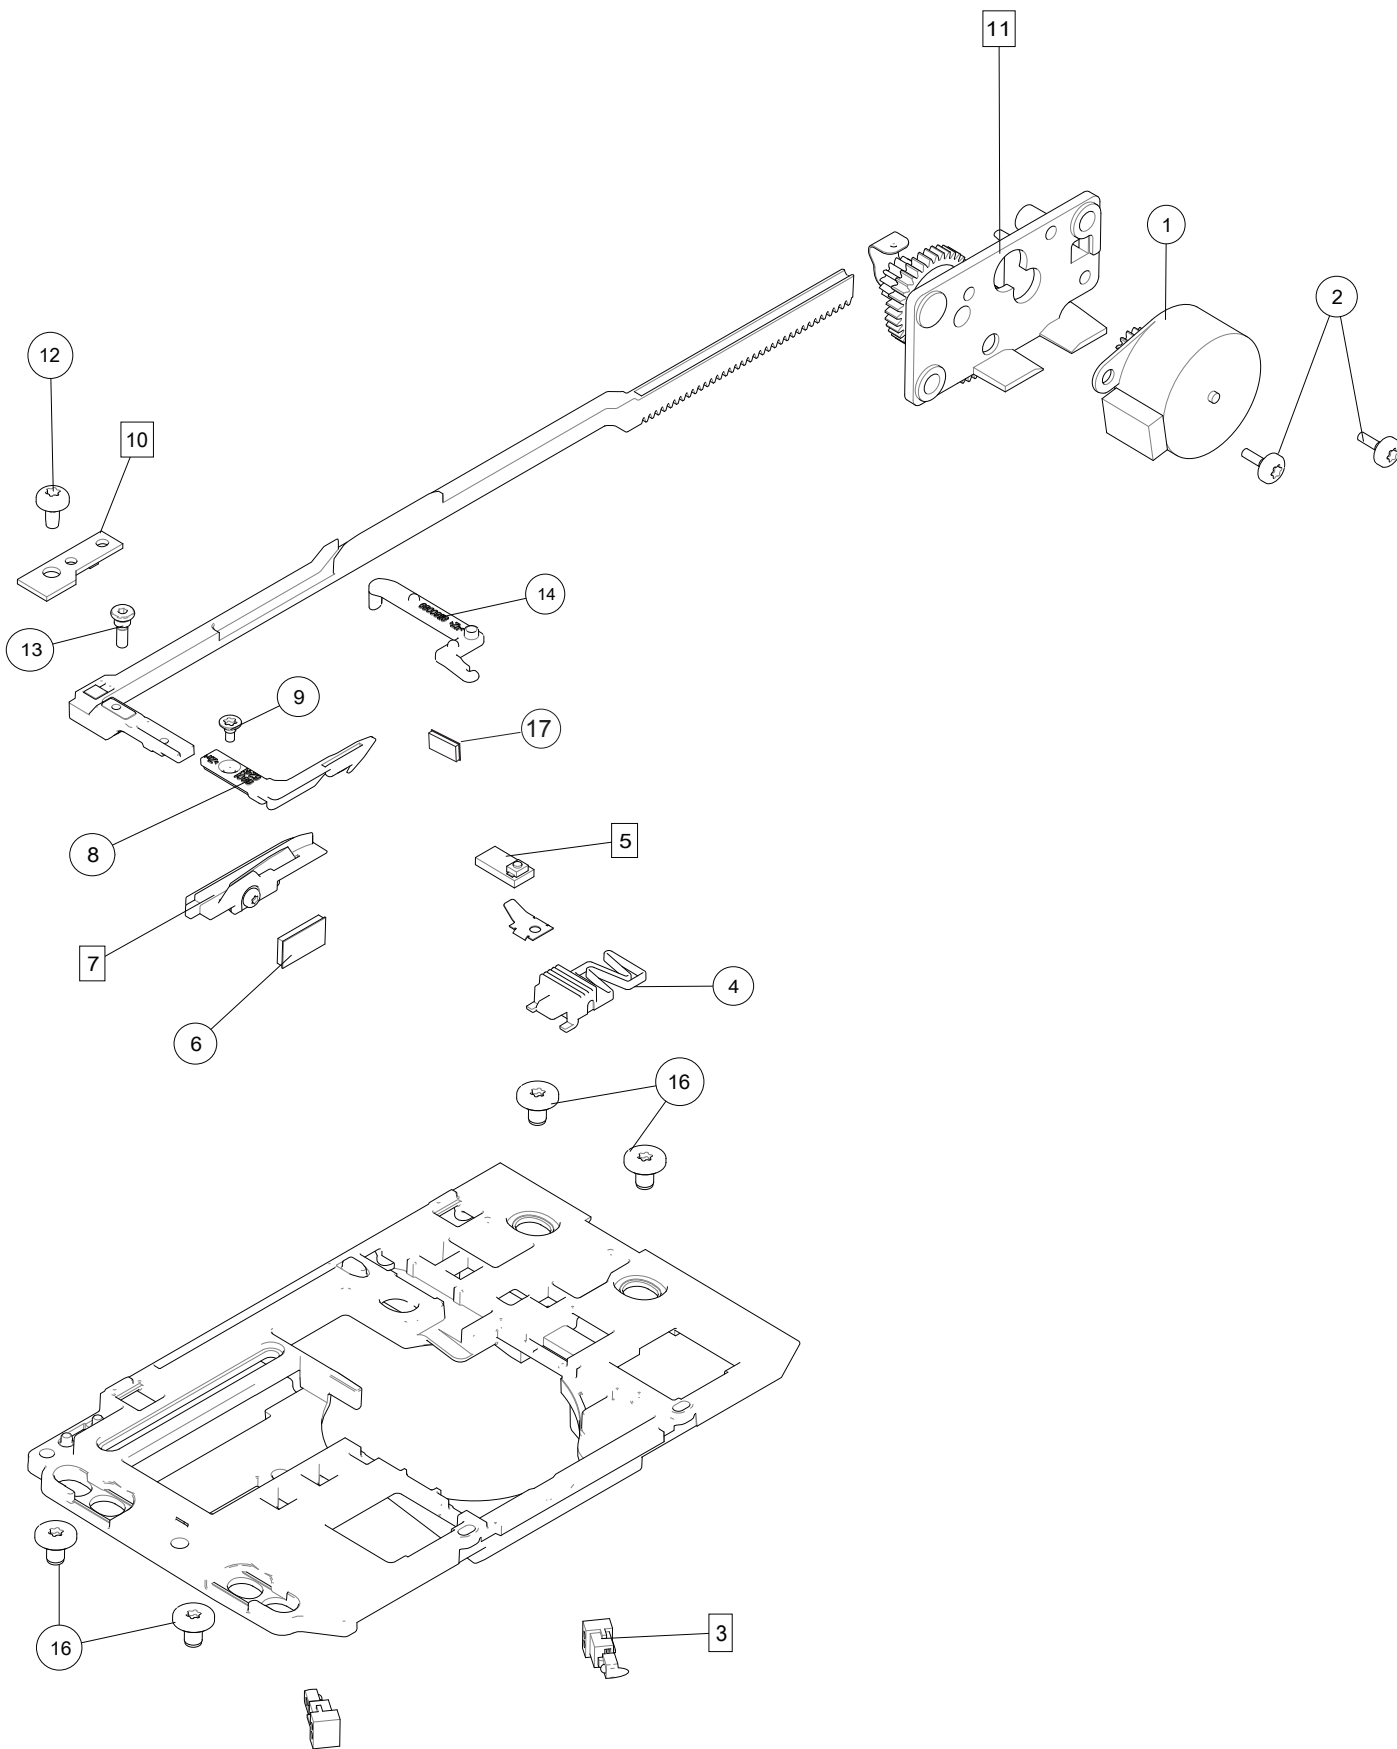

K

1	413004601	Stepping Motor
2	411966828	Screw PT 30x6 FZB Torx
3	68012606	Cable Assembly Bobbin Sensor
4	68008219	Button
5	68012605	Stitch Plate Sensor
6	68002843	Thread Brake
7	68005146	Knife Holder cpl
8	68016241	Fetcher
9	412280501	Screw M2x5 FZB
10	68008157	Cut Sensor Cpl
11	68016200	Cut Motor Cpl
12	412056011	Screw TT M3x5
13	68008759	Guide Pin
14	68009116	Fetcher Upper Thread
16	412287903	Screw M4x5
17	68002750	Brush Pile Seal