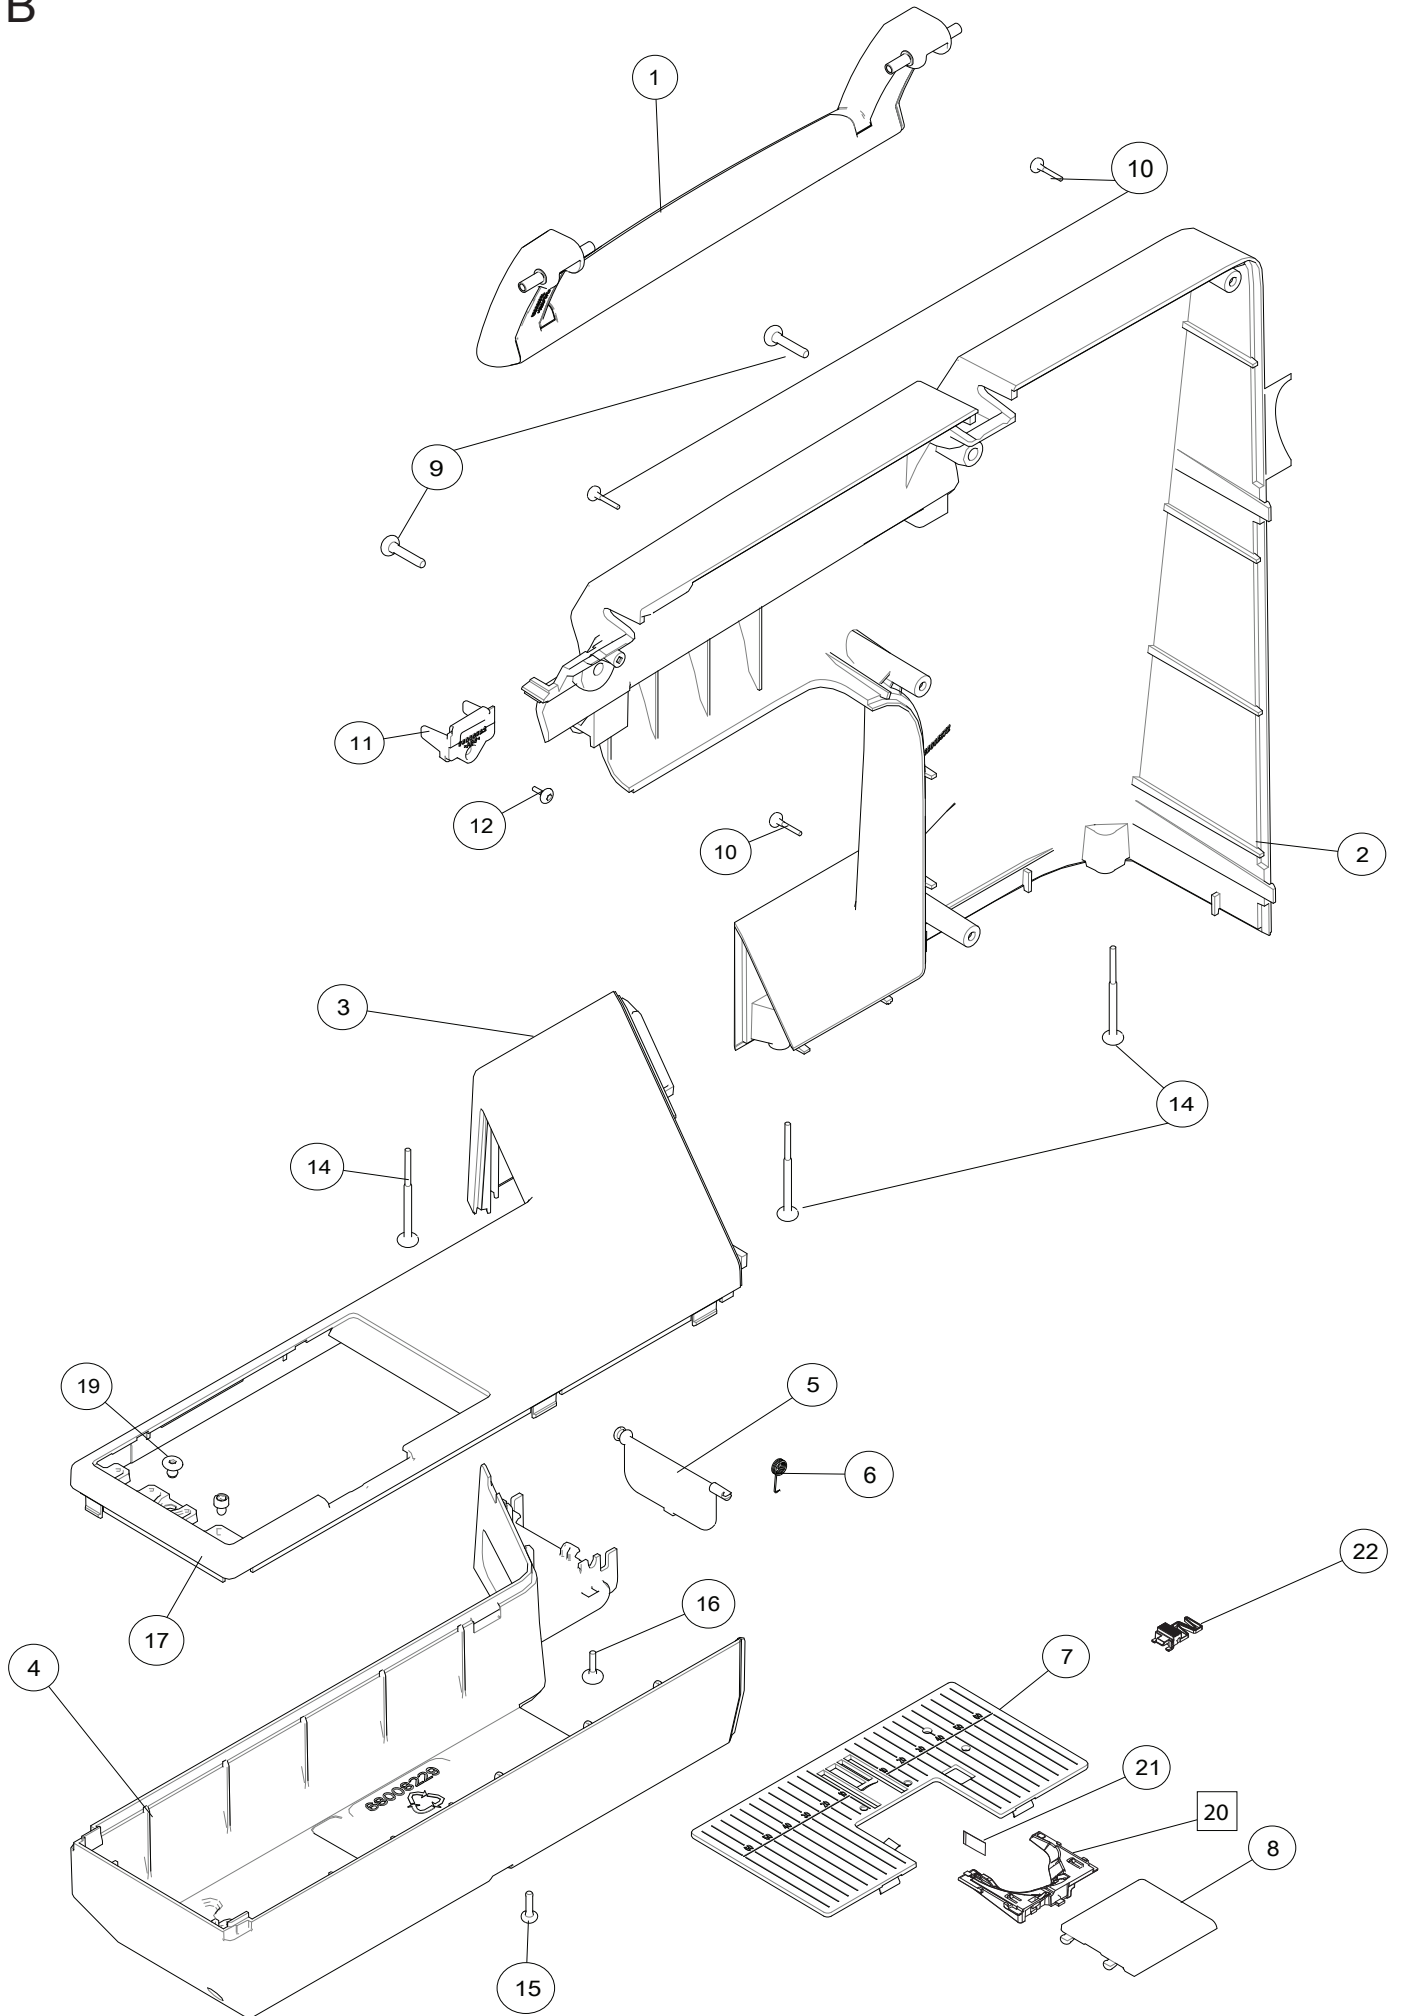

Parts list

Epic 980Q

A

1	68003741	Cover CSU Cpl
2	68000014	Keyboard Cpl Sewing Head
3	68002540	Pile Seal
4	411966803	Screw PT 3x12 FZB
5	411966828	Screw PT 3x6 FZB
6	68001620	Accessory Connector Board Cpl
7	68003547	Holder Connector Board
8	411966823	Screw PT 1,8x5 FZB
9	412056007	Screw TT M4x16
10	68008127	Plate spring
11	68018308	Cover Rear Extension
12	68009751	Thread Cutter CPL w/knife
13	68016181	Cover Sewing Head Cpl

B

1	68007040	Handle Cpl
2	68008372	Cover Rear Base
3	68009426	Cover Free Arm
4	68008229	Cover Free Arm Lower
5	68008227	Lid
6	413068601	Torsion Spring
7	68002730	Stitch Plate Cpl
8	68017716	Bobbin Cover
9	412056007	Screw TT M4x16
10	411966803	Screw PT 3x12 FZB
11	68009683	Cover handle
12	411966828	Screw PT 3x6 FZB
14	411966812	Screw PT 4x40 FZB
15	412056010	Screw TT M3x10
16	412056006	Screw PT 4x12 TORX
17	68008210	Guide Pin
19	412287903	Screw M4x5
20	68005144	Retainer Cpl
21	412423701	Thread Cutter
22	68008219	Button

C

1	68006124	Lid Cpl
2	413064501	Reel Pin
3	412056006	Screw TT M4x12
5	412056006	Screw TT M4x12
6	68004552	Small Axis Damper
8	68008964	Telescoping Thread Guide Cpl
9	412569701	Damper
10	68016897	Thread Guide Cpl
11	411966828	Screw PT 3x6 FZB
13	68009163	Cover Spool Area
14	68009103	Light Diffusor
16	68001626	Top Cover Decor Light HV Cpl (LED)
17	68008379	Thread Guide
18	411966801	Screw PT 3x7,5 FZB
19	412735201	Plate Spring
20	68008968	Grounding Plate
21	412316016	Needle Bearing Pin NRB 3x40,8