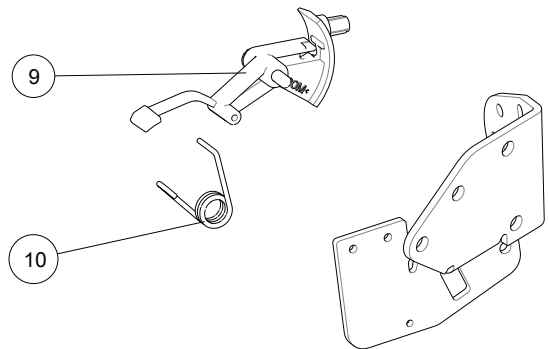

F

1	68009063	Microswitch Cpl
2	412211418	Screw M2,5x10 FZB 5.8 TORX
3	68009060	Bobbin Winding Motor Cpl
4	68008887	Brake Lever
5	412211401	Screw M3x4 TORX
6	412305502	O-Ring
7	68006125	Winding Shaft
8	68006091	Eccentric Winding Stop
9	68006095	Lever Winding Stop
10	68004771	Torsion Spring Winding Stop
11	68001937	Cable USB Cpl
12	411966820	Screw PT 3x10 FZB
13	68000165	USB Connector Board