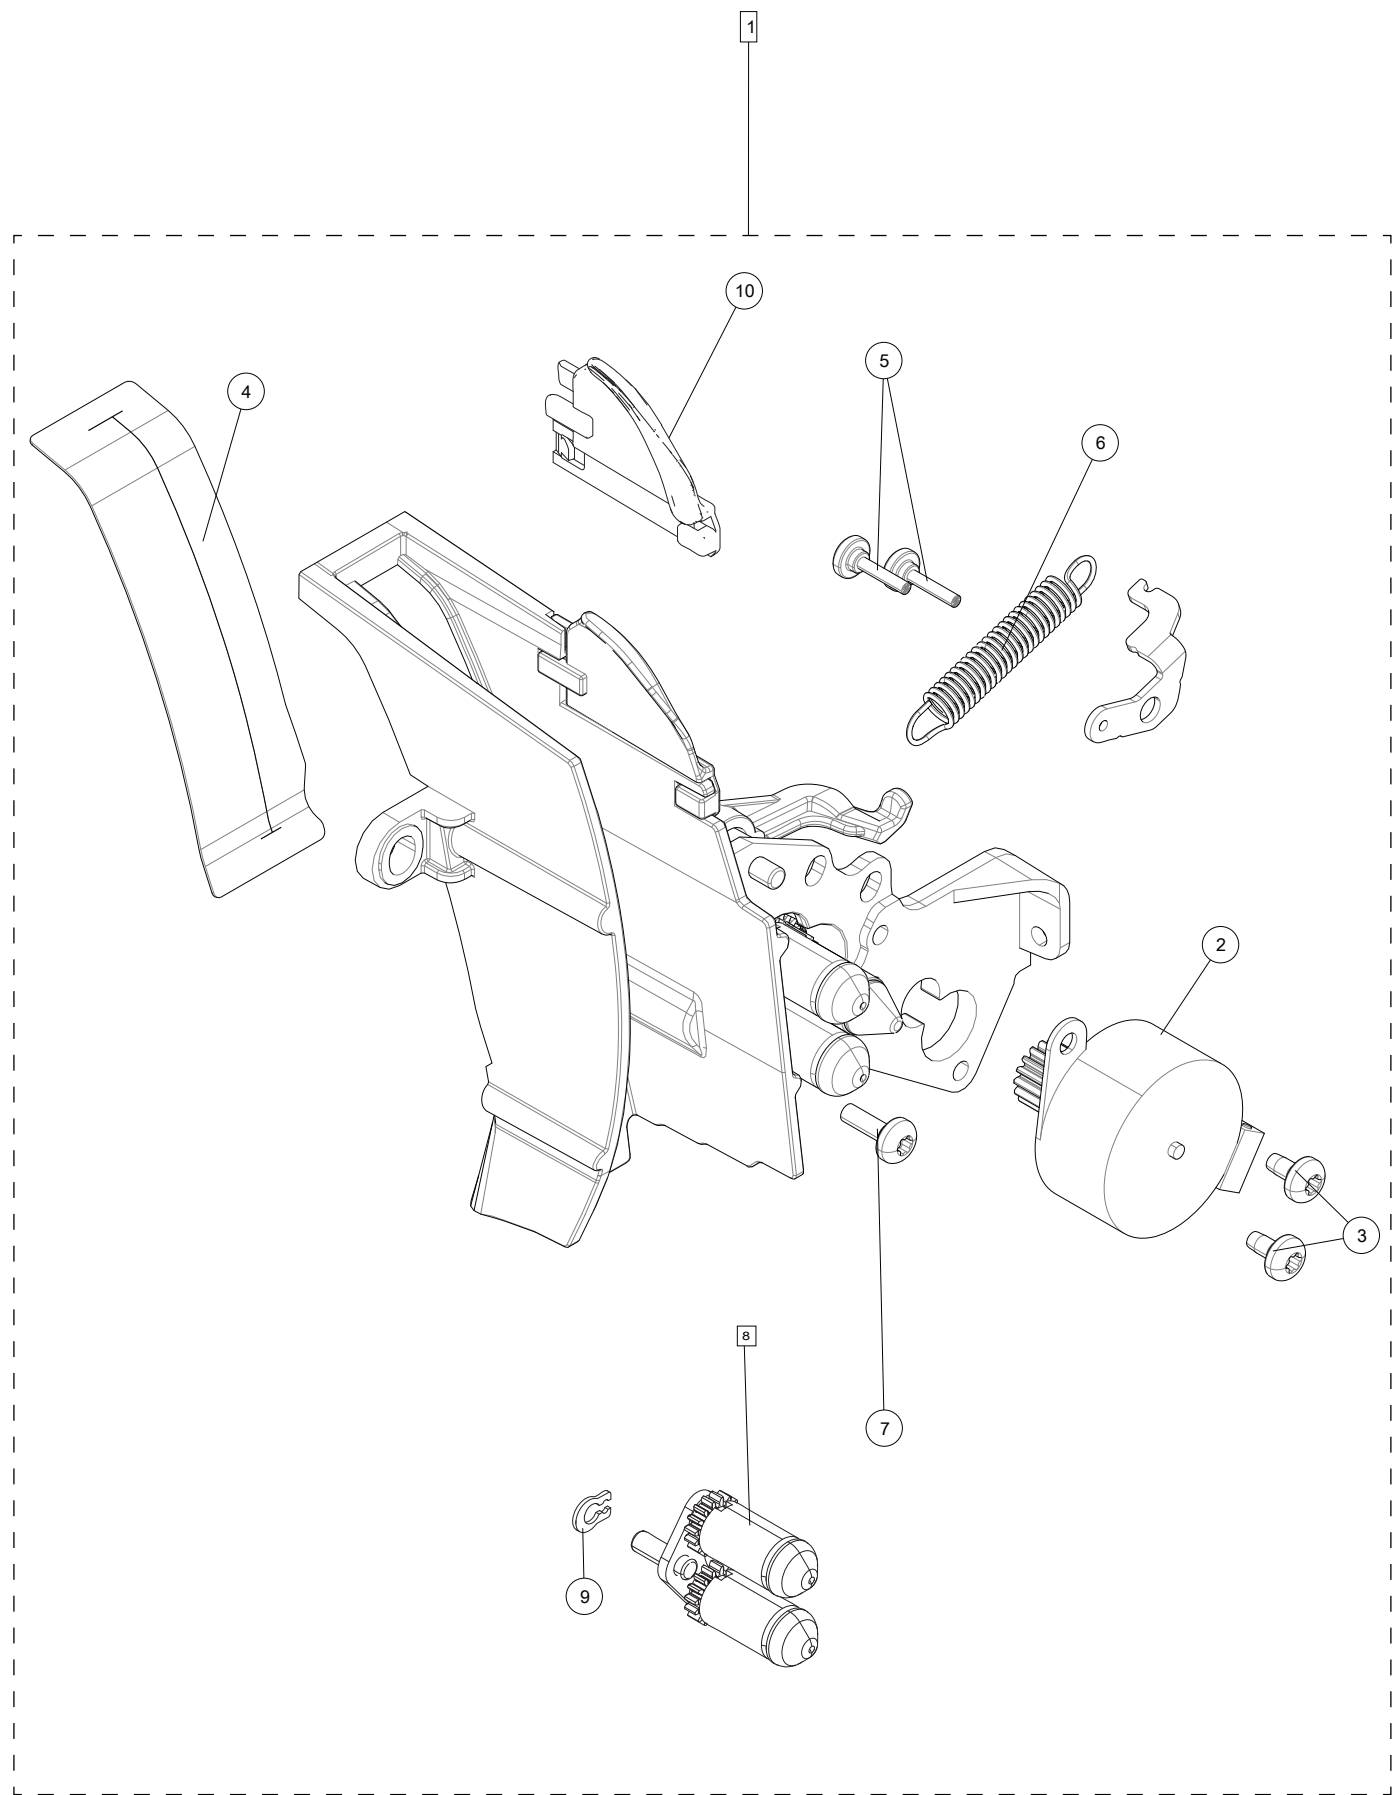

G

1	68001877	Connector Board Holder
2	412056010	Screw TT M3x10
3	68001644	Right Connector Board Cpl
4	68009758	Cable Assembly ,Base board - right connector board
5	412056006	Screw TT M4x12
6	68008657	Base Board HV Epic
8	68009759	Cable Assembly ,Base Board - Power supply
9	68012563	Power Supply Unit
10	411967105	Screw PT FS 40*20 FZB
12	68008175	Base Plate Cpl
13	68018123	Screw TT M5x30
14	68009755	Cable base board-sewing head

H

1	68008758	Pretension Cpl
2	412211406	Screw M3x14 TORX
3	68004948	Thread Tension Unit Cpl.
4	68004946	Stepping Motor
6	411966828	Screw PT 3x6 FZB
8	412056010	Screw TT M3x10
10	411968703	Screw Flat M3x3 Torx
11	68009475	Gear
12	68003616	Shaft Thread Tension
13	68008707	Calibration Sensor TF Cpl
16	68005172	Disk Outer Thread Tension
17	68005173	Disk Center Thread Tension
18	413113201	Pin
19	68003621	Nut
20	412056006	Screw TT M4x12
21	68003623	Clamp
22	411966801	Screw PT 3x7,5 FZB
23	9303311855000	Screw 3x8