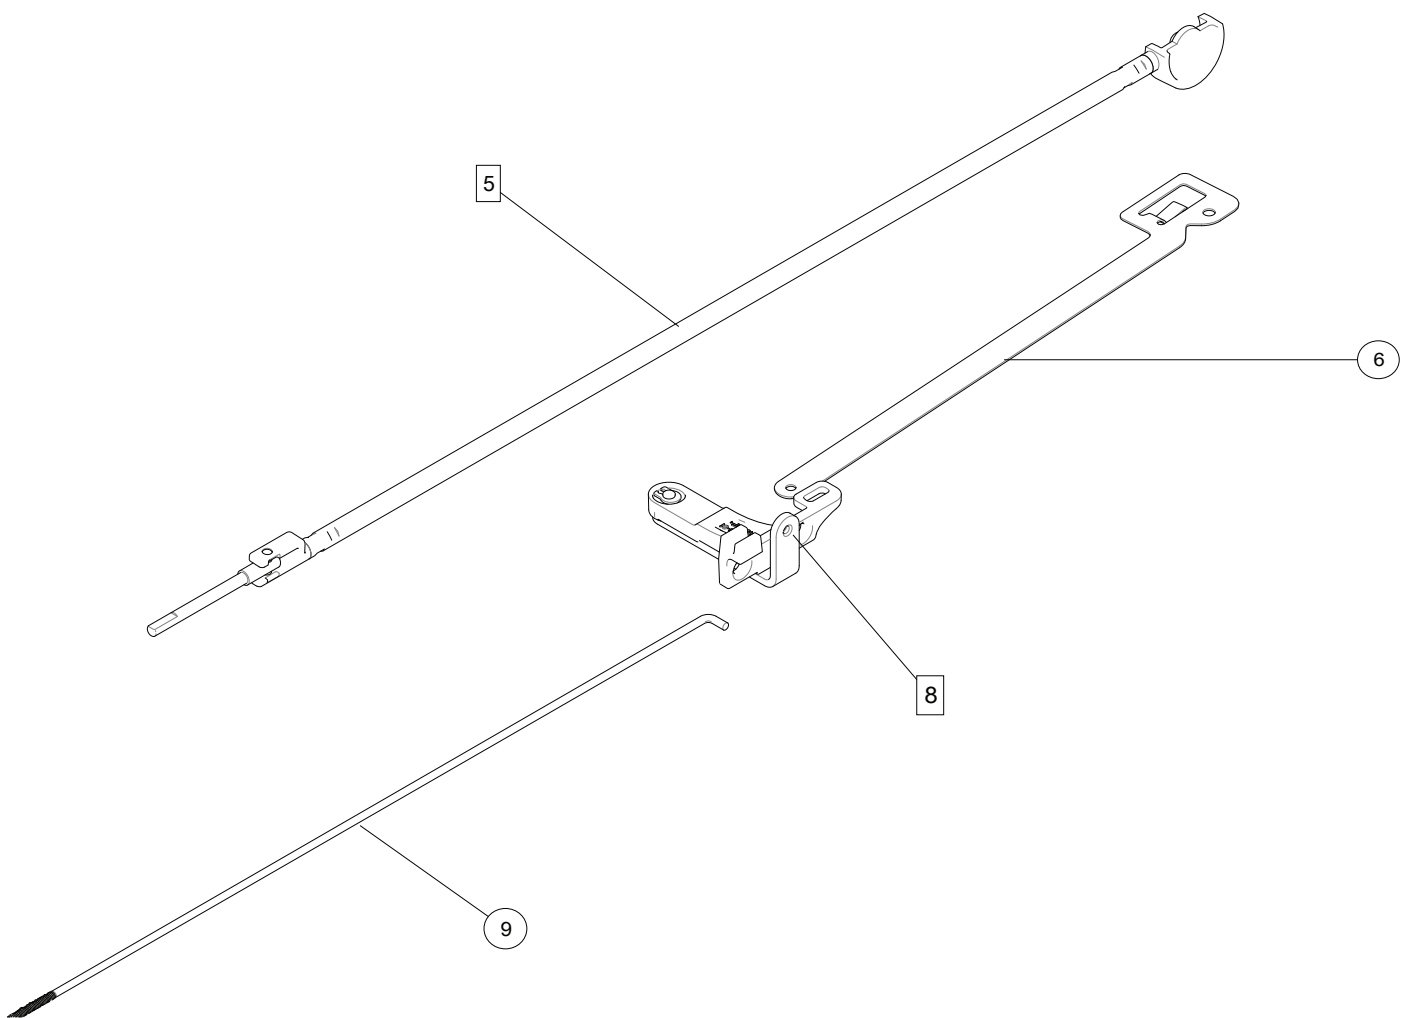

L

1	68005909	Side Feed Feed Dog Drop Cpl
2	412056004	Screw TT M3x6
4	735613640	Compression Ring Ø4
5	68004953	Pull Rod Side Feeder Cpl
6	68005033	Transmission Linkage
8	413034501	Linkage Feed Dog Drop Cpl
9	68005034	Pull Wire