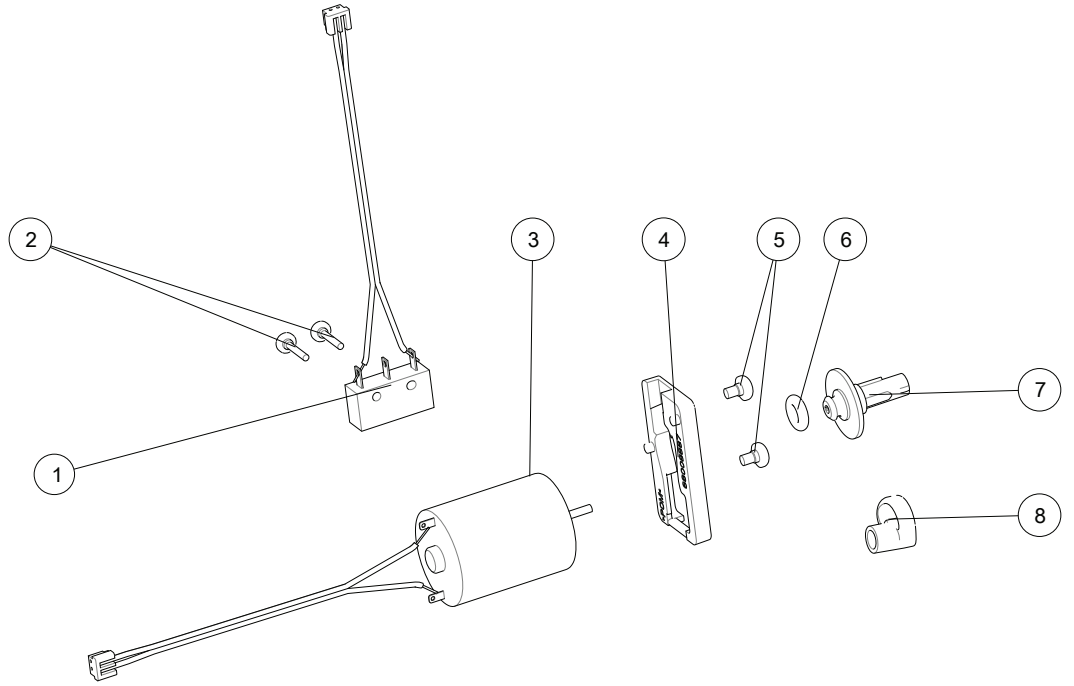

F

1	68009063	Microswitch Cpl
2	412211418	Screw M2,5x10 FZB 5.8 TORX
3	68009060	Bobbin Winding Motor Cpl
4	68008887	Brake Lever
5	412211401	Screw M3x4 TORX
6	412305502	O-Ring
7	68006125	Winding Shaft
8	68006091	Eccentric Winding Stop
9	68006095	Lever Winding Stop
10	68004771	Torsion Spring Winding Stop
11	68001937	Cable USB Cpl
12	411966820	Screw PT 3x10 FZB
13	68000165	USB Connector Board