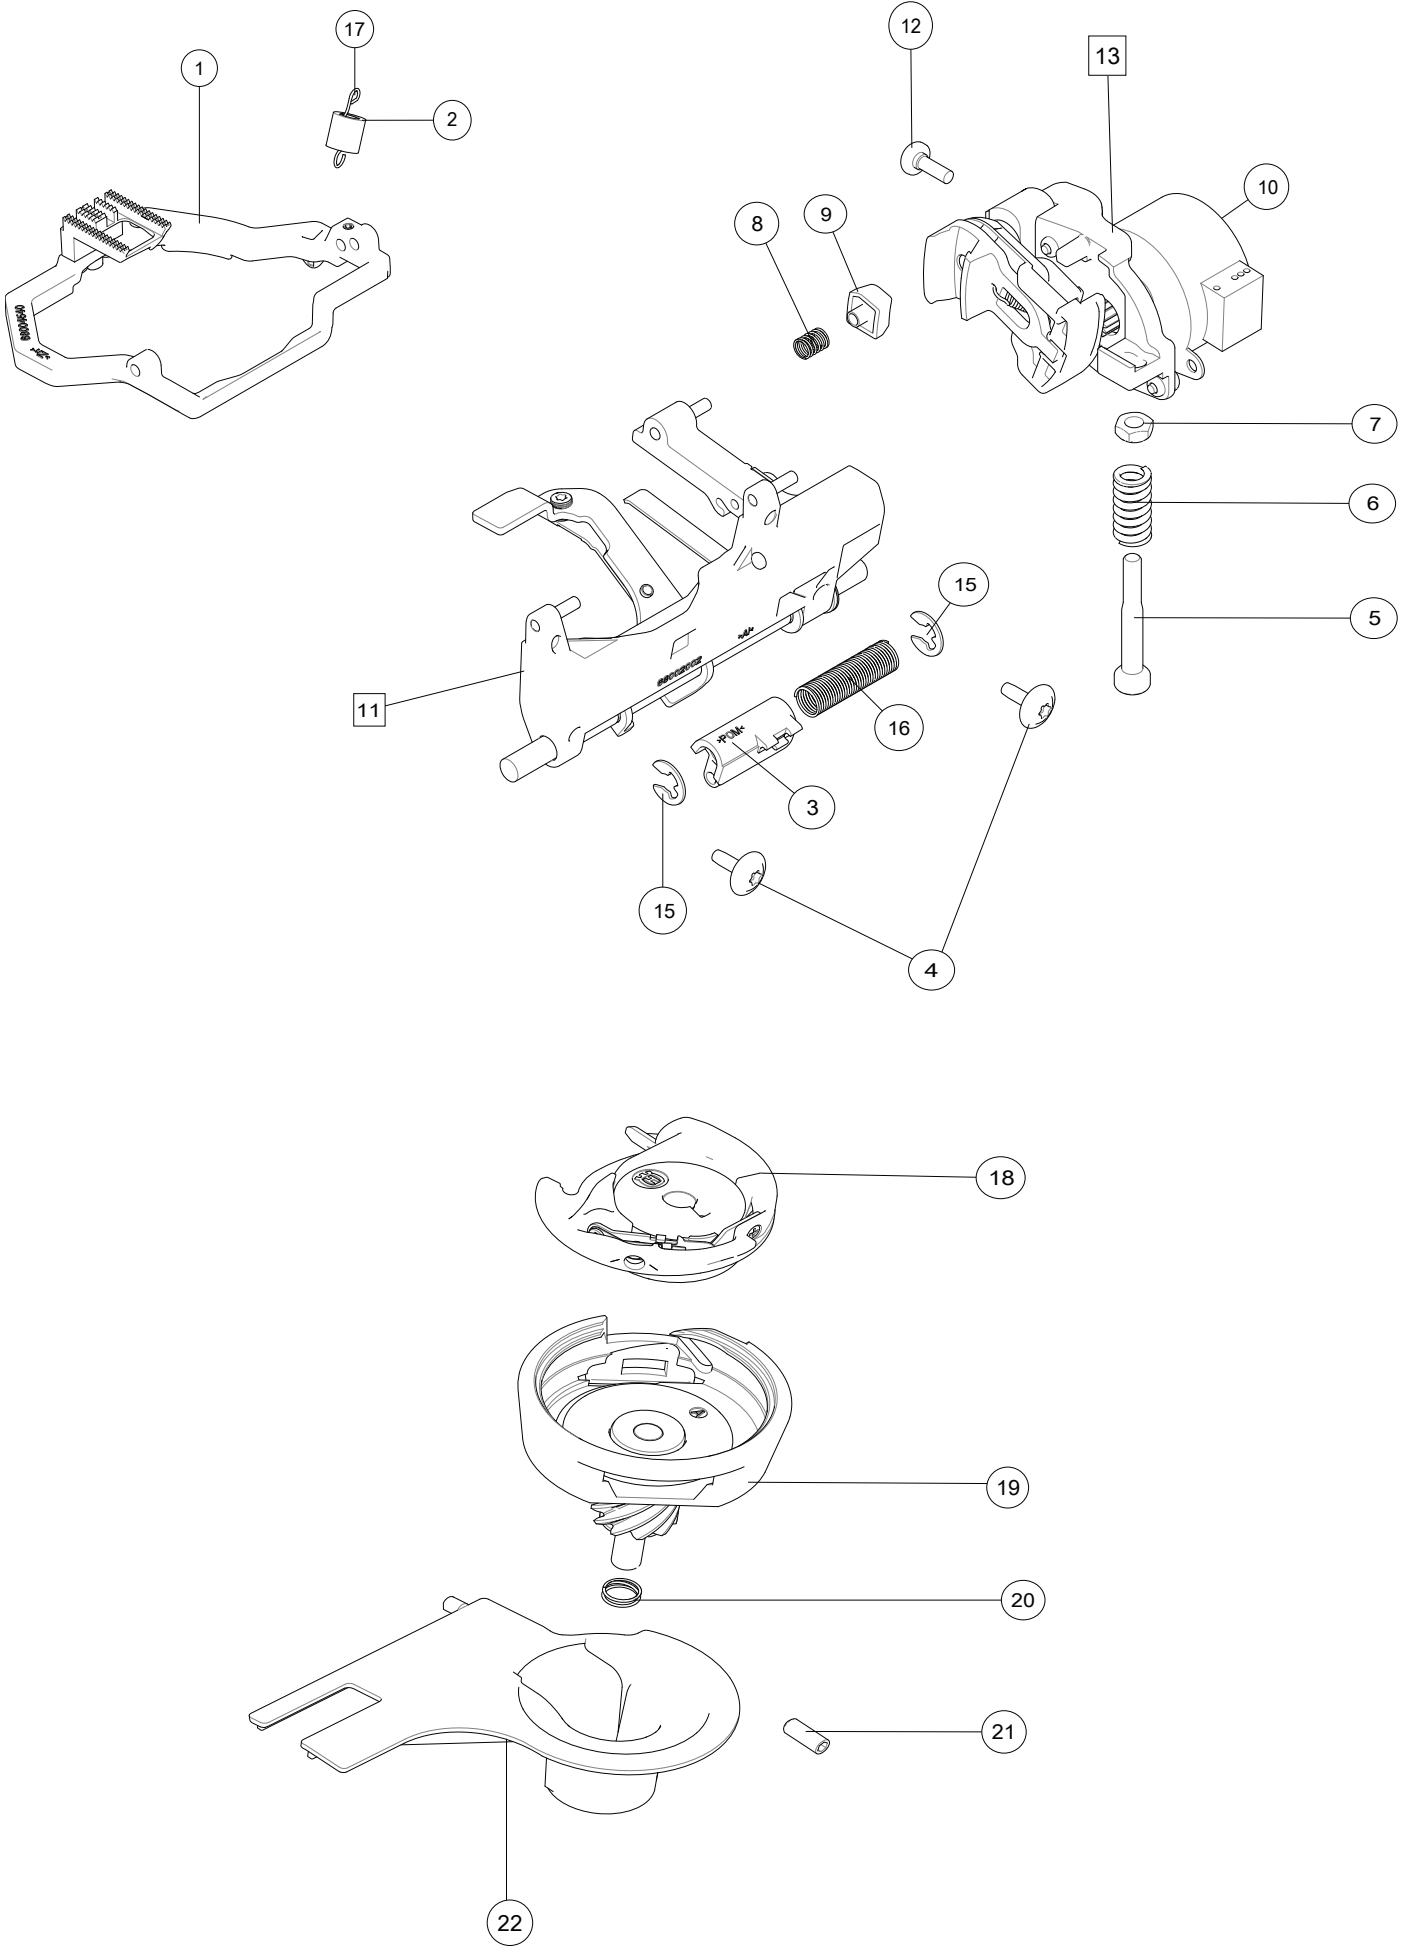

N

1	68008447	Frame Feed Dog Cpl
2	413112601	Buffer
3	68003579	Insert lever feed lift
4	412281904	Screw Flange M4x10 TT Torx
5	68005004	Screw Balance Adjustment
6	412963601	Spring
7	68005005	Nut Balance Adjustment
8	68008681	Spring
9	68017303	Block Guide
10	68004544	Stepping Motor Cpl
11	68016641	Feeding Unit
12	412211412	Screw M4x10 TORX
13	68004644	Guide Unit Cpl
15	735310920	Lock Washer 5
16	412908901	Spring Feed Dog Drop
17	413006802	Feed Frame Spring
18	68005213	Bobbin Case Cpl
19	68016090	Hook Cpl With Shaft
20	412930101	Hook Spring
21	728528705	Screw Plan M4x8 Insex
22	68003307	Dust Cover