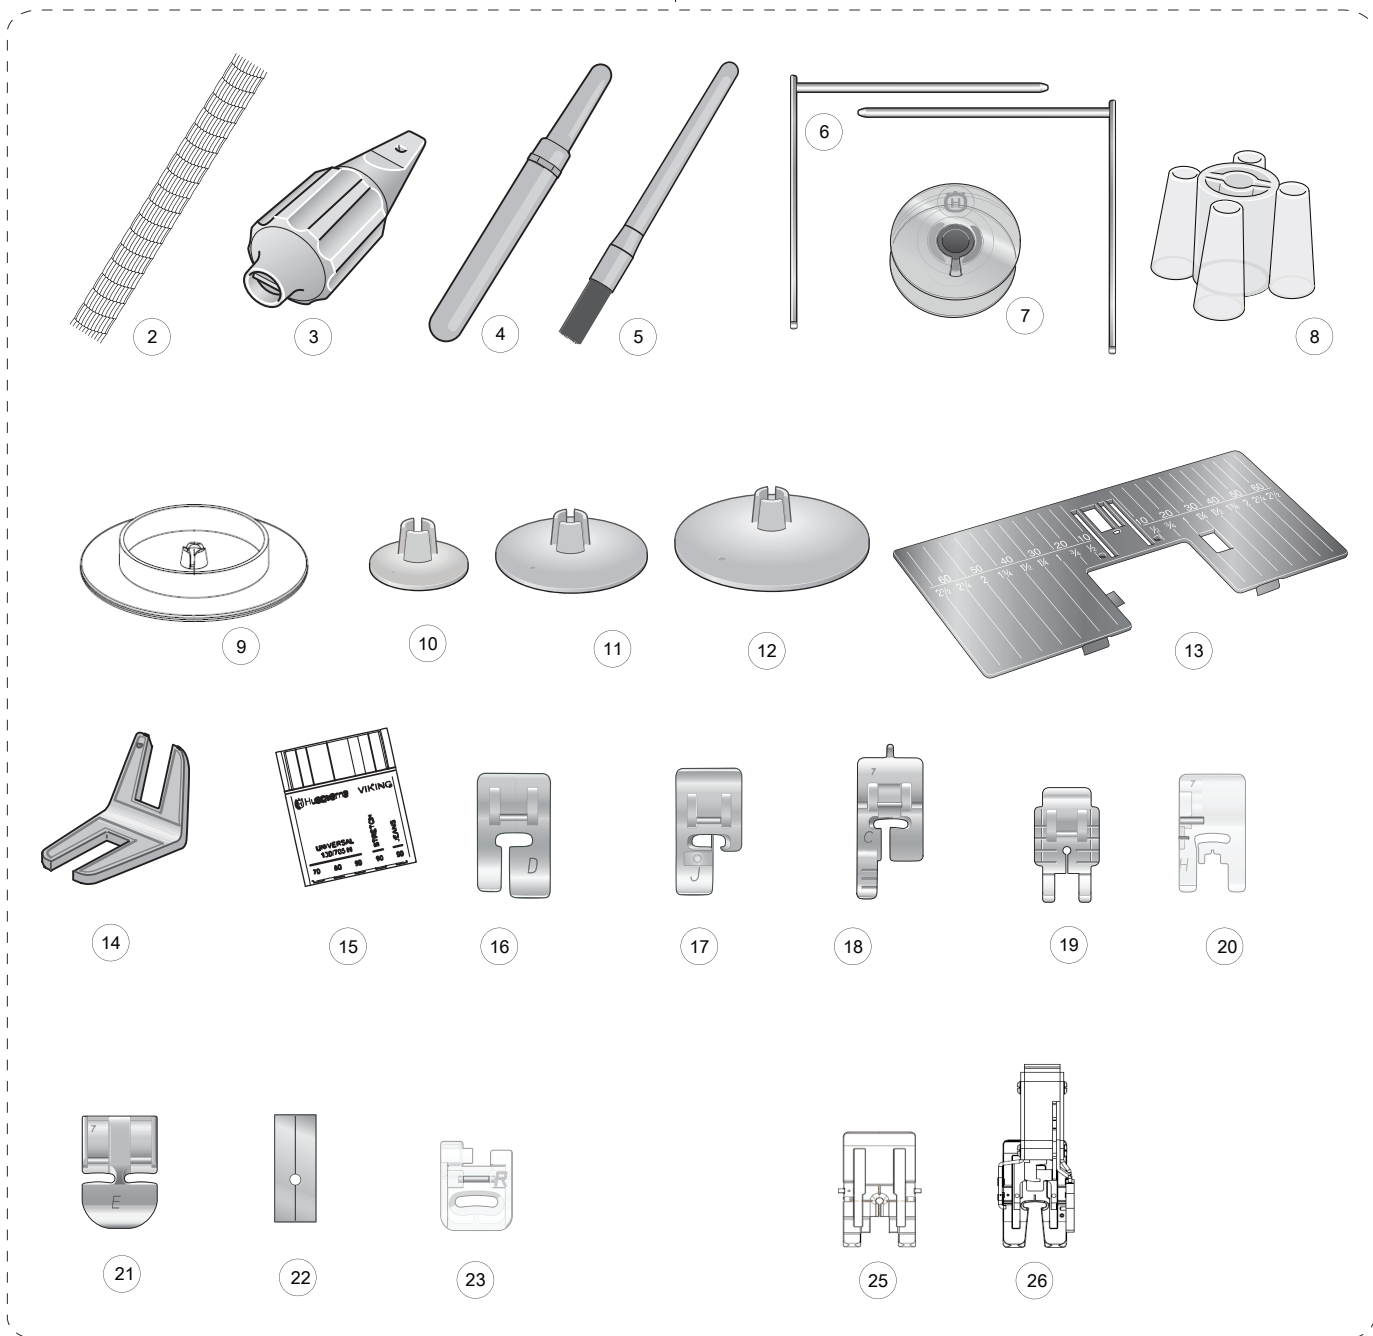

P

1

ACCESSORIES

TOOLS

P

1	68007890	Standard Accessories	35	6310260018000	Spacer
2	412397701	Thread Net 15x100	36	6111160002000	Feeler gauge 2.5
3	68001933	Multi Tool Cpl	37	413102201	Needle clamp
4	401539901	Seam Ripper			
5	413190401	Brush SHF			
6	412411101	Ruler, Dual Feed, Right			
6	412415101	Ruler, Dual Feed, Left			
7	920434096	Bobbin Blue			
8	68002445	Spool Cone			
9	68000130	Spool Holder			
10	413051601	Spool Holder 22 mm			
11	413051602	Spool Holder 35 mm			
12	413051603	Spool Holder 45 mm			
13	68008709	Straight Stich Plate CPL			
14	413105601	Clearance Plate			
15	620098796	Needle Box 5 Needles, Inspira			
16	412380445	Blind Hem Foot D			
17	412380645	Edging Presser Foot J			
18	412785345	Buttonhole Presser Foot C			
19	920455096	¼" Piecing Foot			
20	412796145	Smooth Glide Foot H			
21	412801501	Zipper Presser Foot E			
22	412827401	Glide Sole, Buttonhole Foot			
23	412849801	Embroidery Foot R CPL			
24					
25	413160001	Straight Stich Foot for DF CPL			
26	68001172	Dual Feeder and Zig-Zag foot			
27	68007010	Buttonhole Sensor Foot			
28	412795201	Presser foot Side Motion			
29	413113646	Presser Foot B			
30					
31	412610701	Felt Pad			
32	68002097	Zipper Bag