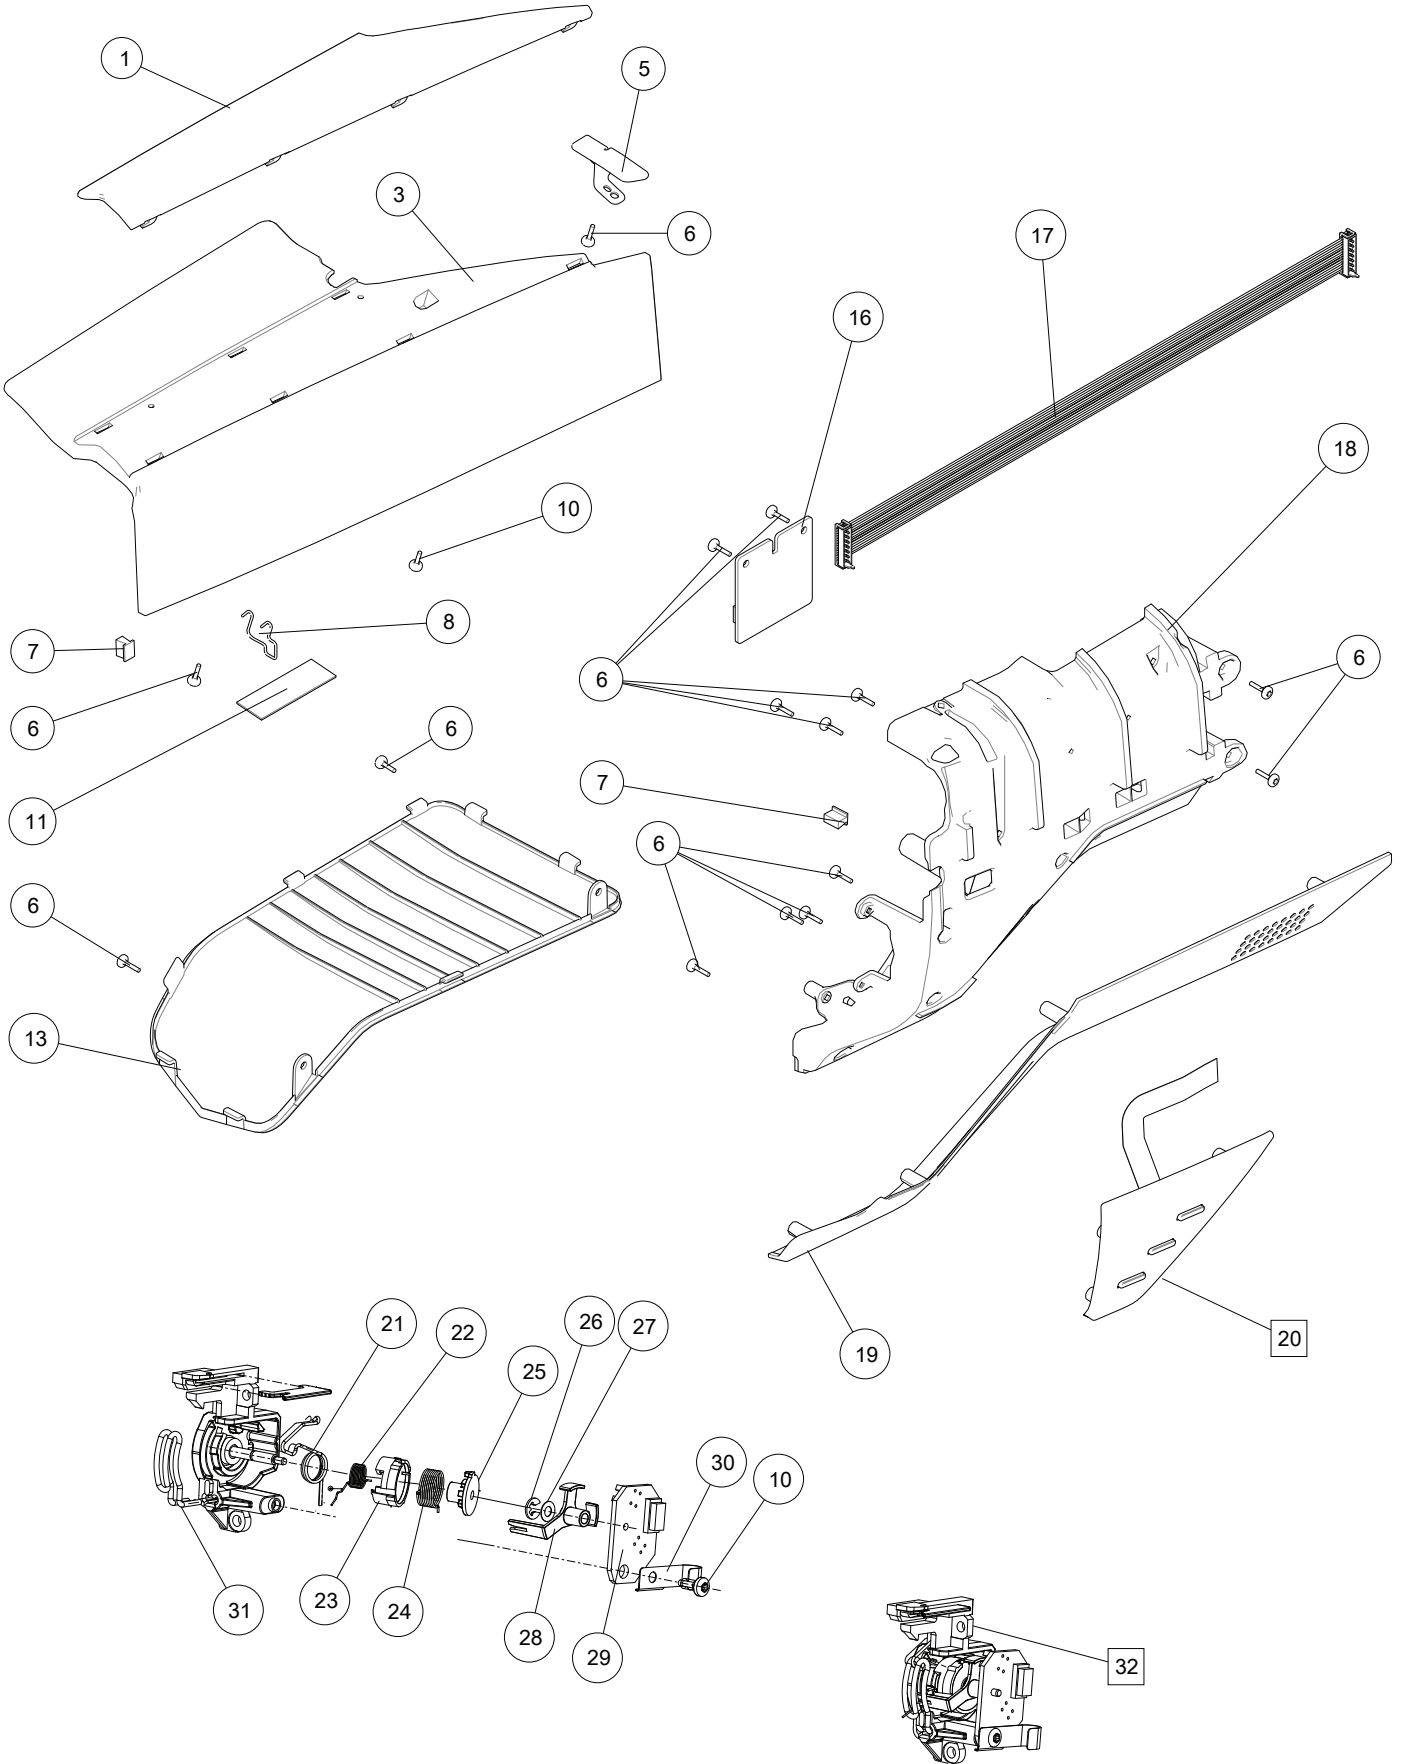

D

1	68017210	Decor Thread Tension Cover
3	68006133	Cover Thread Tension
5	68008648	Thread Guide
6	411966820	Screw PT 3x10 FZB
7	413233501	Pile Seal
8	68008986	Thread Guide
10	411966801	Screw PT 3x7,5 FZB
11	68001638	WiFi Antenna Board CPL w/cable
13	68008549	Light Diffuser Cover
16	68001614	Right Panel Connector Board Cpl
17	68009763	Cable Assembly Base board - Sewing head
18	68000007	Cover Front Extension
19	68000155	Decor Front Cover
20	68000012	Keyboard Cpl Sewing Head
21	413177301	Safety Spring
22	68002465	Check Spring 1
23	413176902	Adjusting Sleeve Outer Part
24	413177201	Check Spring 2
25	413177001	Adjusting Sleeve Inner Part
26	735310620	Lock Washer 2.3
27	411967501	Washer 3x6x0,2
28	413177401	Sensor Thread Take-Up Device
29	413202101	Thread Sensor Board Cpl
30	68002476	EMI Shield
31	413176701	Thread Guide Lower
32	68008650	Thread Sensor Cpl