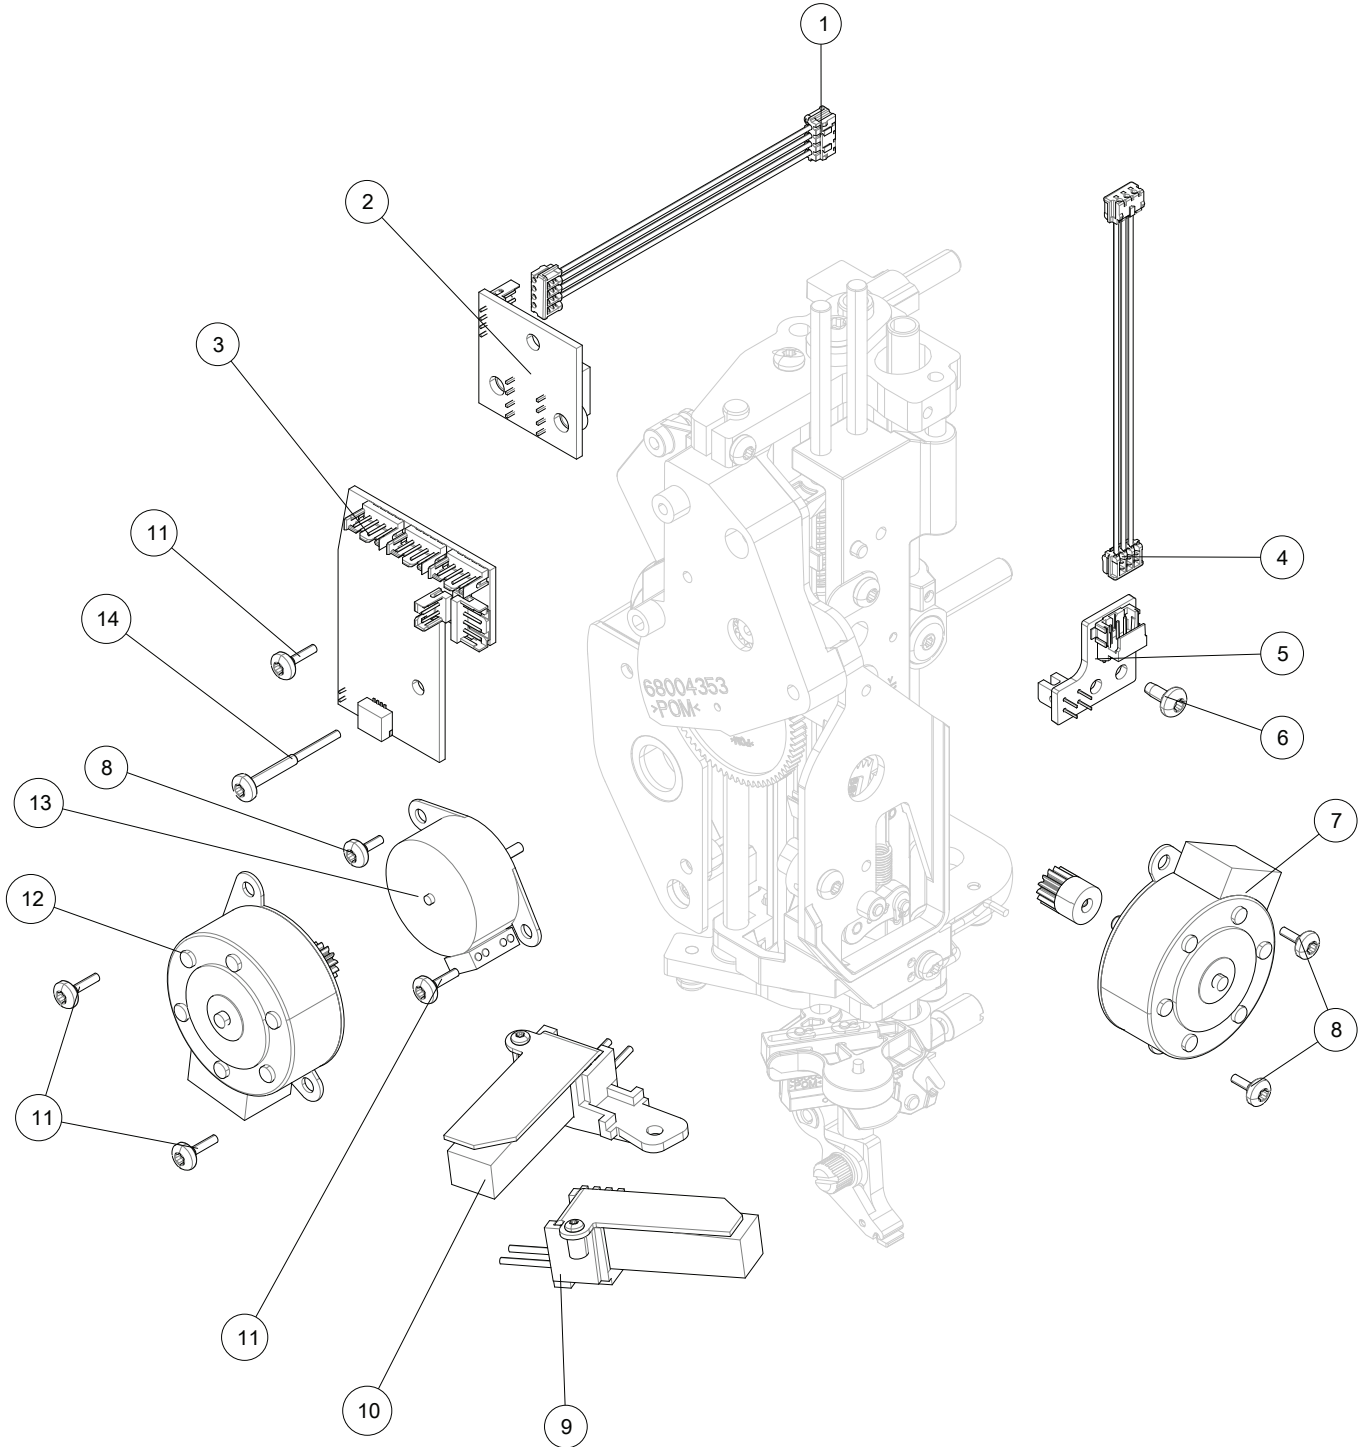

M 1

1	68009764	Cable Assembly
2	68001972	Presser Foot Servo Sensor Board Cpl
3	68001673	Left Connector Board Cpl
4	68009765	Cable Assembly
5	68008783	Needle Thread Sensor Cpl
6	412056004	Screw TT M3x6
7	412993901	Step Motor
8	411966828	Screw PT 30x6 FZB Torx
9	68009754	Light Guide Sewing Head Left Front Cpl
10	68009770	Light Guide Sewing Head Left Rear Cpl
11	411966801	S_Screw PT 30x7,5 FZB Torx
12	68016159	Stepping Motor Cpl
13	413004602	Stepping Motor 25mm
14	411966822	Screw PT 3x25 FZB