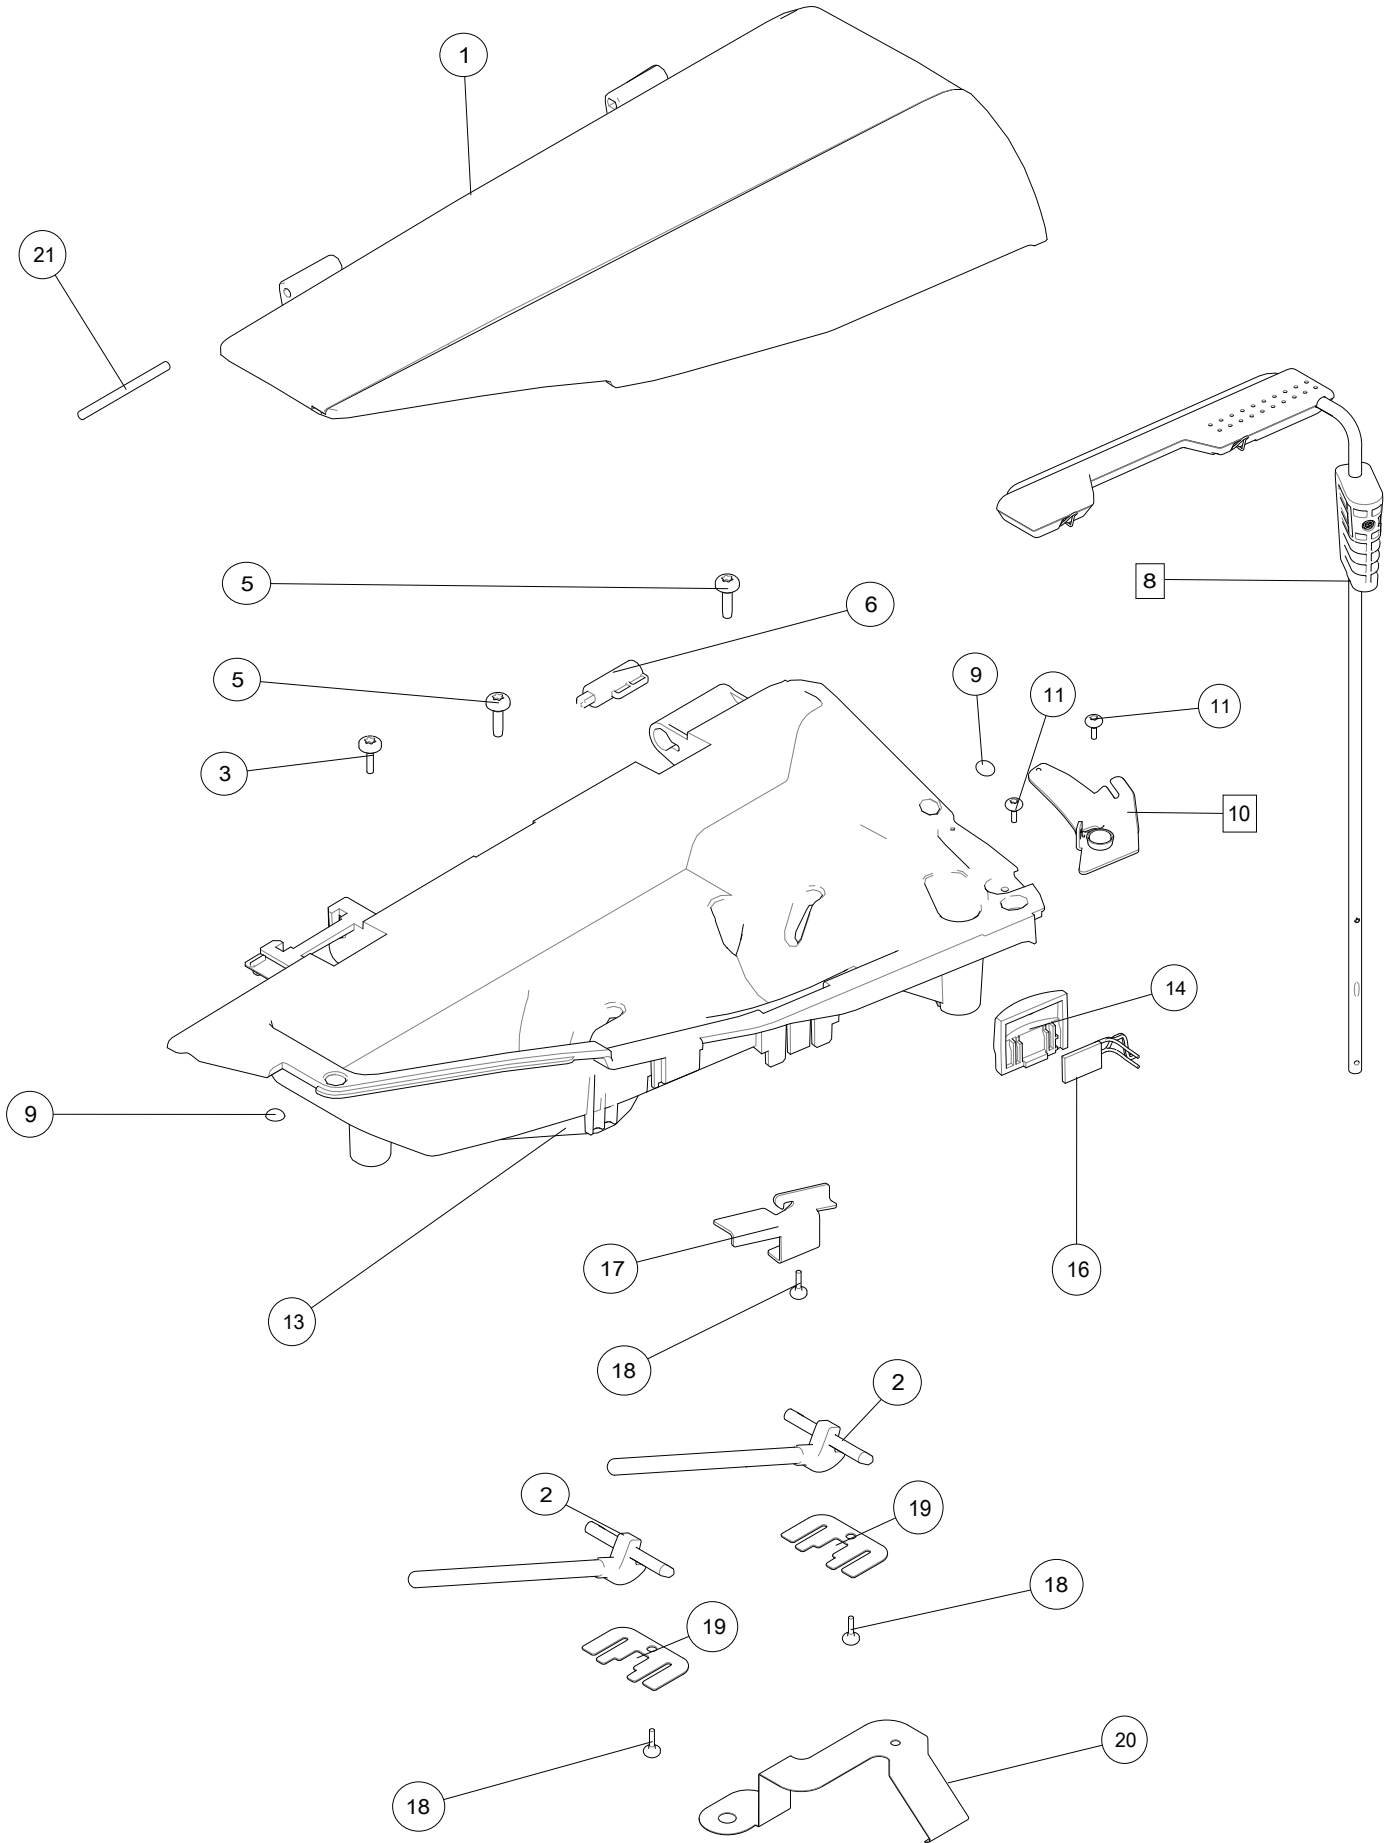

Parts list

Epic 980Q

A

1	68003741	Cover CSU Cpl
2	68000014	Keyboard Cpl Sewing Head
3	68002540	Pile Seal
4	411966803	Screw PT 3x12 FZB
5	411966828	Screw PT 3x6 FZB
6	68001620	Accessory Connector Board Cpl
7	68003547	Holder Connector Board
8	411966823	Screw PT 1,8x5 FZB
9	412056007	Screw TT M4x16
10	68008127	Plate spring
11	68018308	Cover Rear Extension
12	68009751	Thread Cutter CPL w/knife
13	68016181	Cover Sewing Head Cpl

B

1	68007040	Handle Cpl
2	68008372	Cover Rear Base
3	68009426	Cover Free Arm
4	68008229	Cover Free Arm Lower
5	68008227	Lid
6	413068601	Torsion Spring
7	68002730	Stitch Plate Cpl
8	68017716	Bobbin Cover
9	412056007	Screw TT M4x16
10	411966803	Screw PT 3x12 FZB
11	68009683	Cover handle
12	411966828	Screw PT 3x6 FZB
14	411966812	Screw PT 4x40 FZB
15	412056010	Screw TT M3x10
16	412056006	Screw PT 4x12 TORX
17	68008210	Guide Pin
19	412287903	Screw M4x5
20	68005144	Retainer Cpl
21	412423701	Thread Cutter
22	68008219	Button

C

1	68006124	Lid Cpl
2	413064501	Reel Pin
3	412056006	Screw TT M4x12
5	412056006	Screw TT M4x12
6	68004552	Small Axis Damper
8	68008964	Telescoping Thread Guide Cpl
9	412569701	Damper
10	68016897	Thread Guide Cpl
11	411966828	Screw PT 3x6 FZB
13	68009163	Cover Spool Area
14	68009103	Light Diffusor
16	68001626	Top Cover Decor Light HV Cpl (LED)
17	68008379	Thread Guide
18	411966801	Screw PT 3x7,5 FZB
19	412735201	Plate Spring
20	68008968	Grounding Plate
21	412316016	Needle Bearing Pin NRB 3x40,8