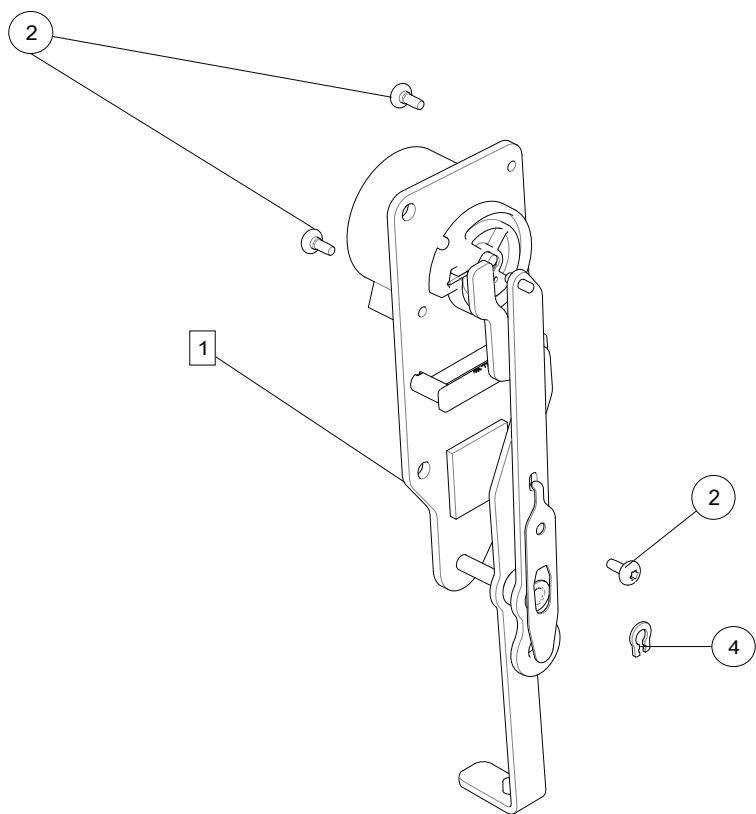

L

1	68005909	Side Feed Feed Dog Drop Cpl
2	412056004	Screw TT M3x6
4	735613640	Compression Ring Ø4
5	68004953	Pull Rod Side Feeder Cpl
6	68005033	Transmission Linkage
8	413034501	Linkage Feed Dog Drop Cpl
9	68005034	Pull Wire