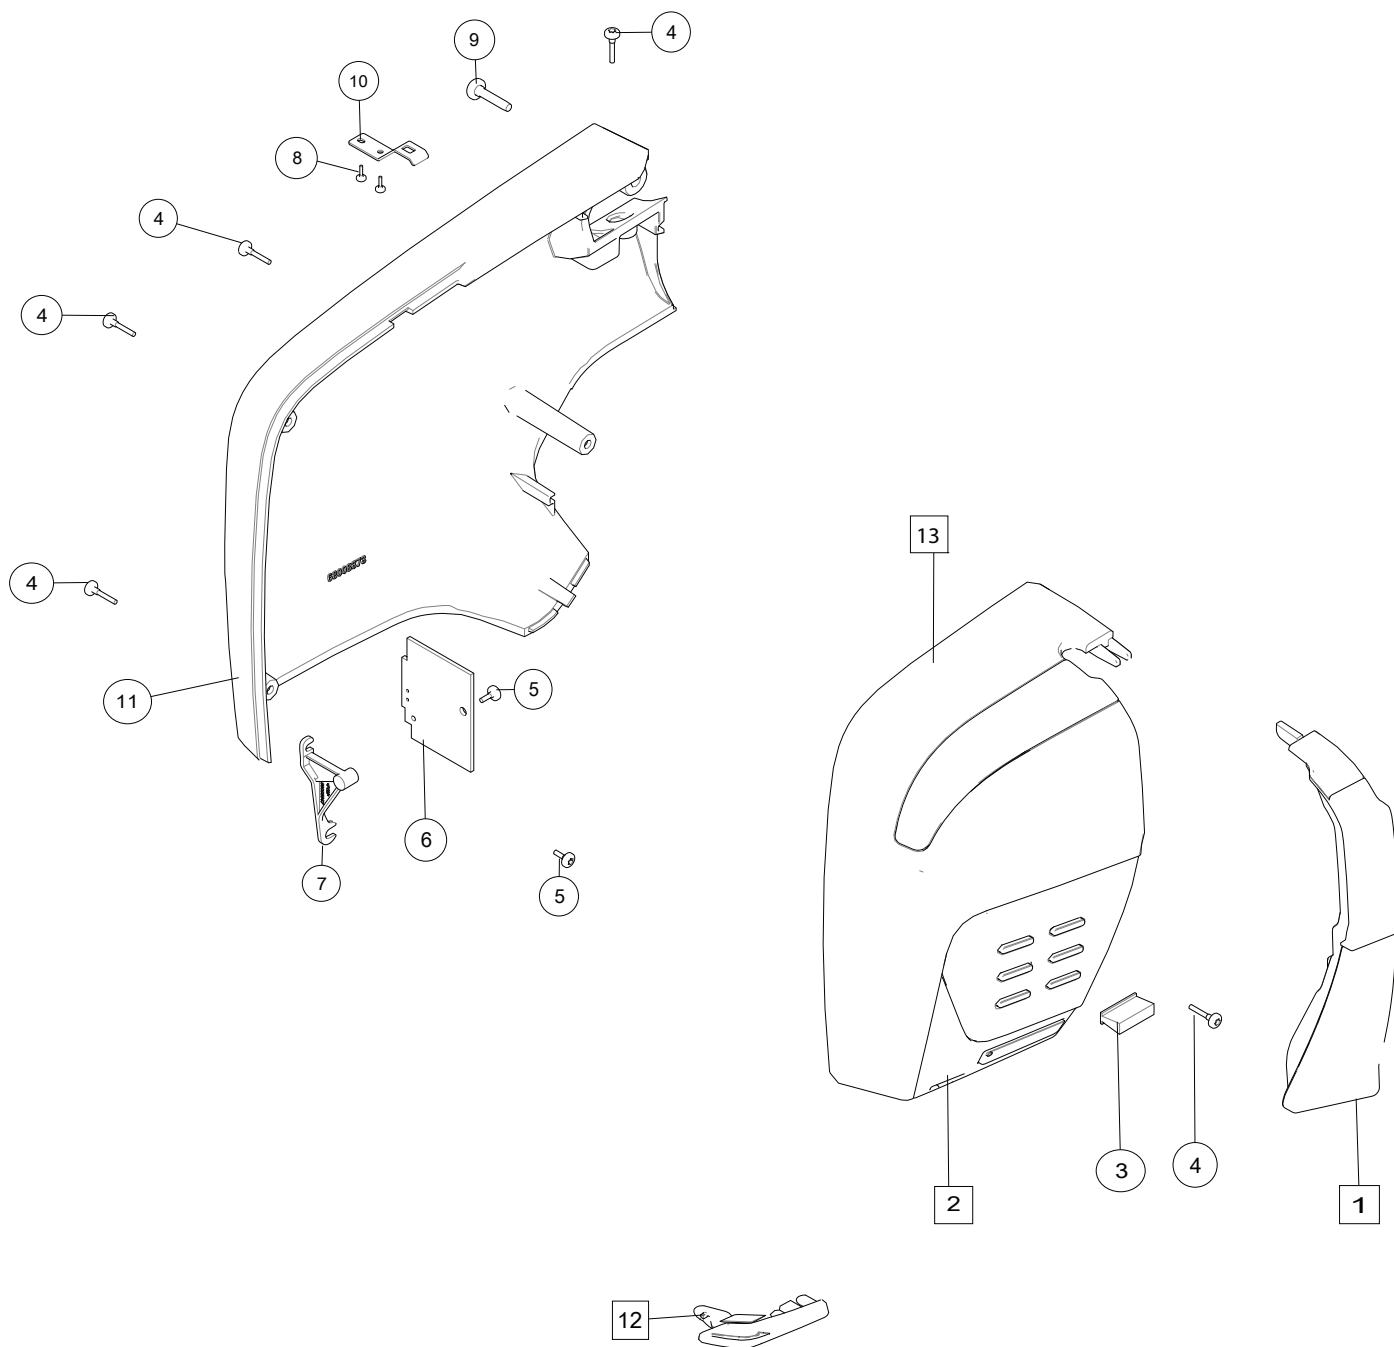

Parts list

Epic 980Q

A

1	68003741	Cover CSU Cpl
2	68000014	Keyboard Cpl Sewing Head
3	68002540	Pile Seal
4	411966803	Screw PT 3x12 FZB
5	411966828	Screw PT 3x6 FZB
6	68001620	Accessory Connector Board Cpl
7	68003547	Holder Connector Board
8	411966823	Screw PT 1,8x5 FZB
9	412056007	Screw TT M4x16
10	68008127	Plate spring
11	68018308	Cover Rear Extension
12	68009751	Thread Cutter CPL w/knife
13	68016181	Cover Sewing Head Cpl

B

1	68007040	Handle Cpl
2	68008372	Cover Rear Base
3	68009426	Cover Free Arm
4	68008229	Cover Free Arm Lower
5	68008227	Lid
6	413068601	Torsion Spring
7	68002730	Stitch Plate Cpl
8	68017716	Bobbin Cover
9	412056007	Screw TT M4x16
10	411966803	Screw PT 3x12 FZB
11	68009683	Cover handle
12	411966828	Screw PT 3x6 FZB
14	411966812	Screw PT 4x40 FZB
15	412056010	Screw TT M3x10
16	412056006	Screw PT 4x12 TORX
17	68008210	Guide Pin
19	412287903	Screw M4x5
20	68005144	Retainer Cpl
21	412423701	Thread Cutter
22	68008219	Button