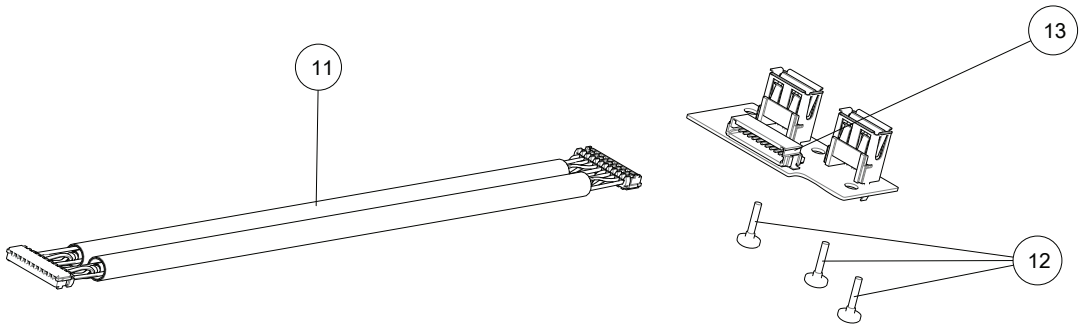

F

1	68009063	Microswitch Cpl
2	412211418	Screw M2,5x10 FZB 5.8 TORX
3	68009060	Bobbin Winding Motor Cpl
4	68008887	Brake Lever
5	412211401	Screw M3x4 TORX
6	412305502	O-Ring
7	68006125	Winding Shaft
8	68006091	Eccentric Winding Stop
9	68006095	Lever Winding Stop
10	68004771	Torsion Spring Winding Stop
11	68001937	Cable USB Cpl
12	411966820	Screw PT 3x10 FZB
13	68000165	USB Connector Board