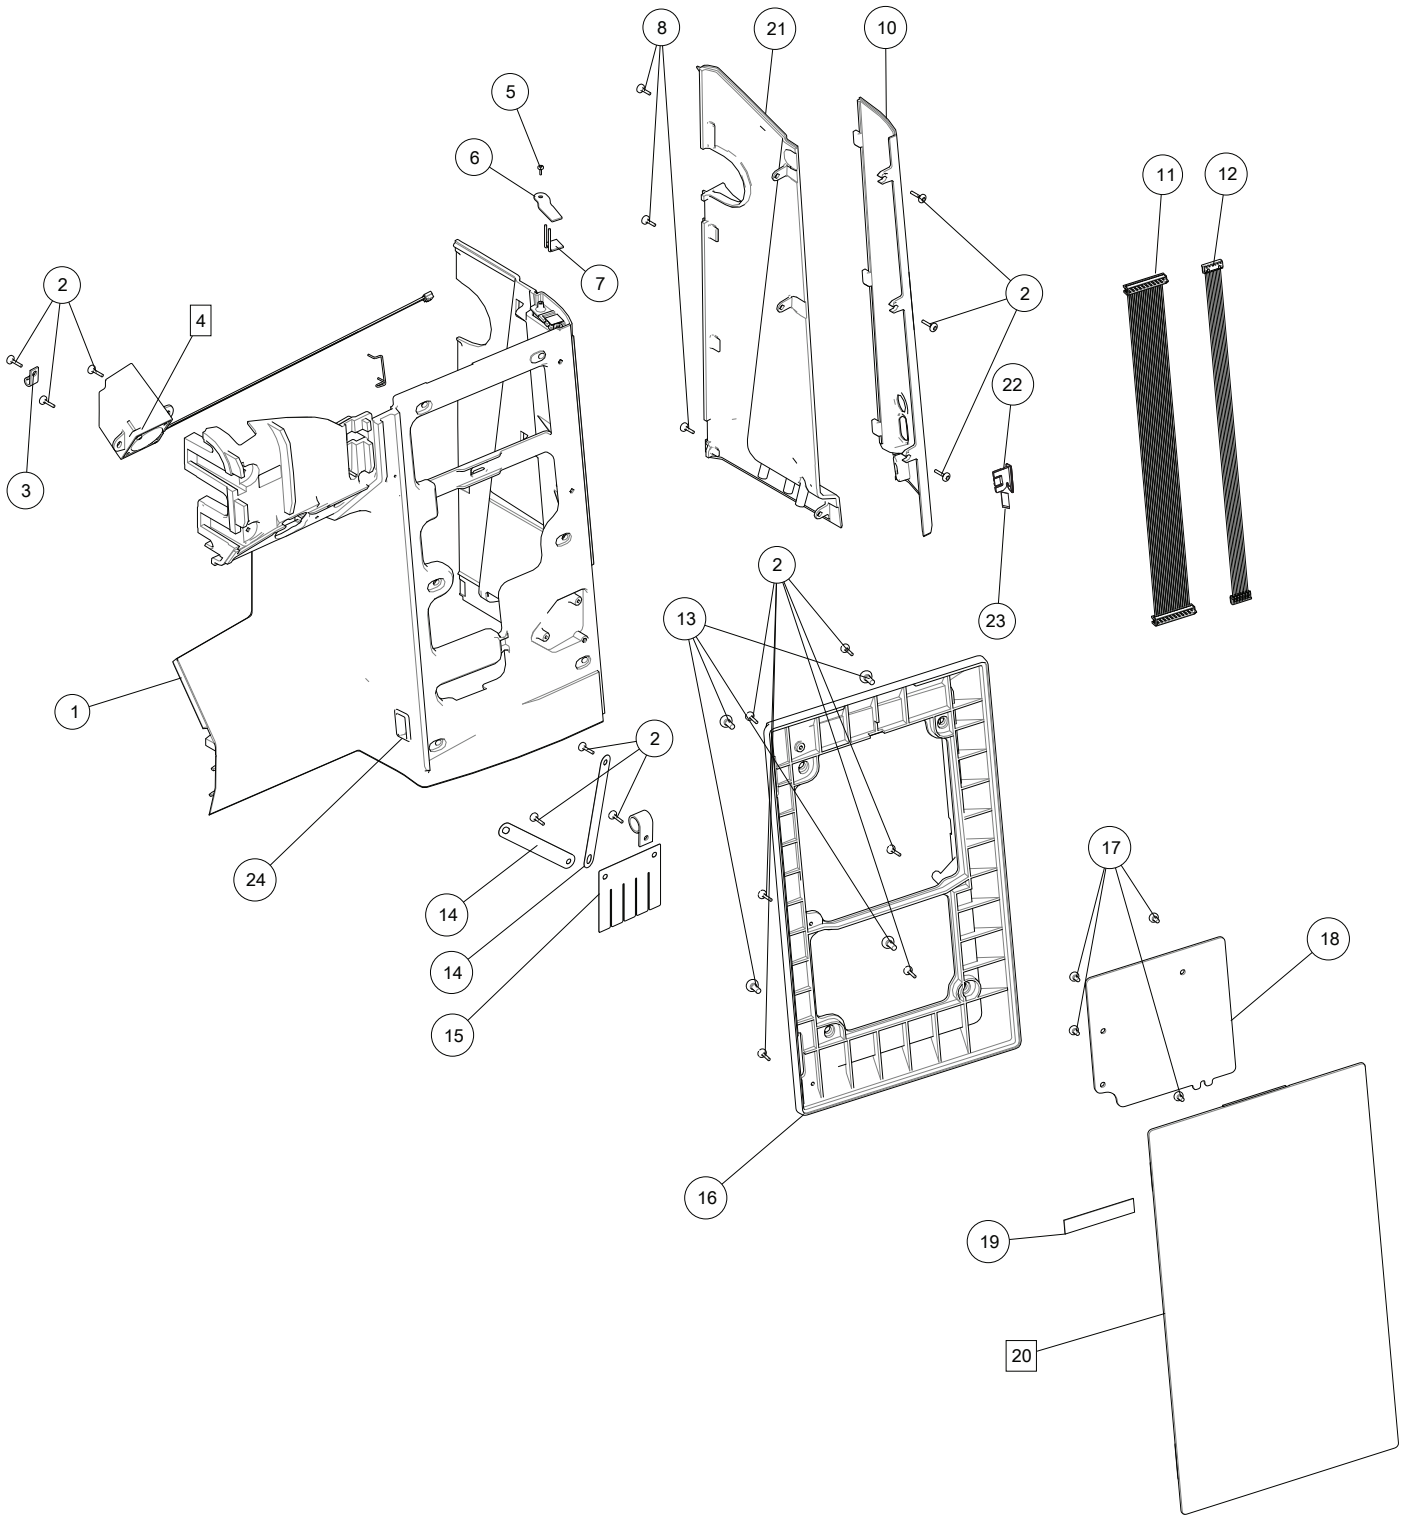

E

1	68000015	Cover Front Base
2	411966820	Screw PT 3x10 FZB
3	68005075	Wire Clip
4	68002021	Loudspeaker Cpl
5	411966823	Screw PT 1,8x5 FZB
6	68008698	Heat Sink Plate
7	68001635	Right Side Decor Light HV Cpl (LED)
8	411966801	Screw PT 3x7,5 FZB
10	68006614	Light Diffuser Cover
11	68009756	Cable Assembly 20 pin Base board - Application board
12	68009757	Cable Assembly Base board - Application board
13	412211411	Screw M4x8 TORX
14	68000003	Grounding Plate
15	68003501	Grounding Plate
16	68006080	Cover Display
17	412056011	Screw TT M3x5
18	68008239	Application Board
19	68009762	Cable Assembly
20	68006119	Display Cpl
21	68006086	Cover Gable
22	68006150	Knife holder
23	412423701	Knife
24	68000033	Cover Accessory Attachments