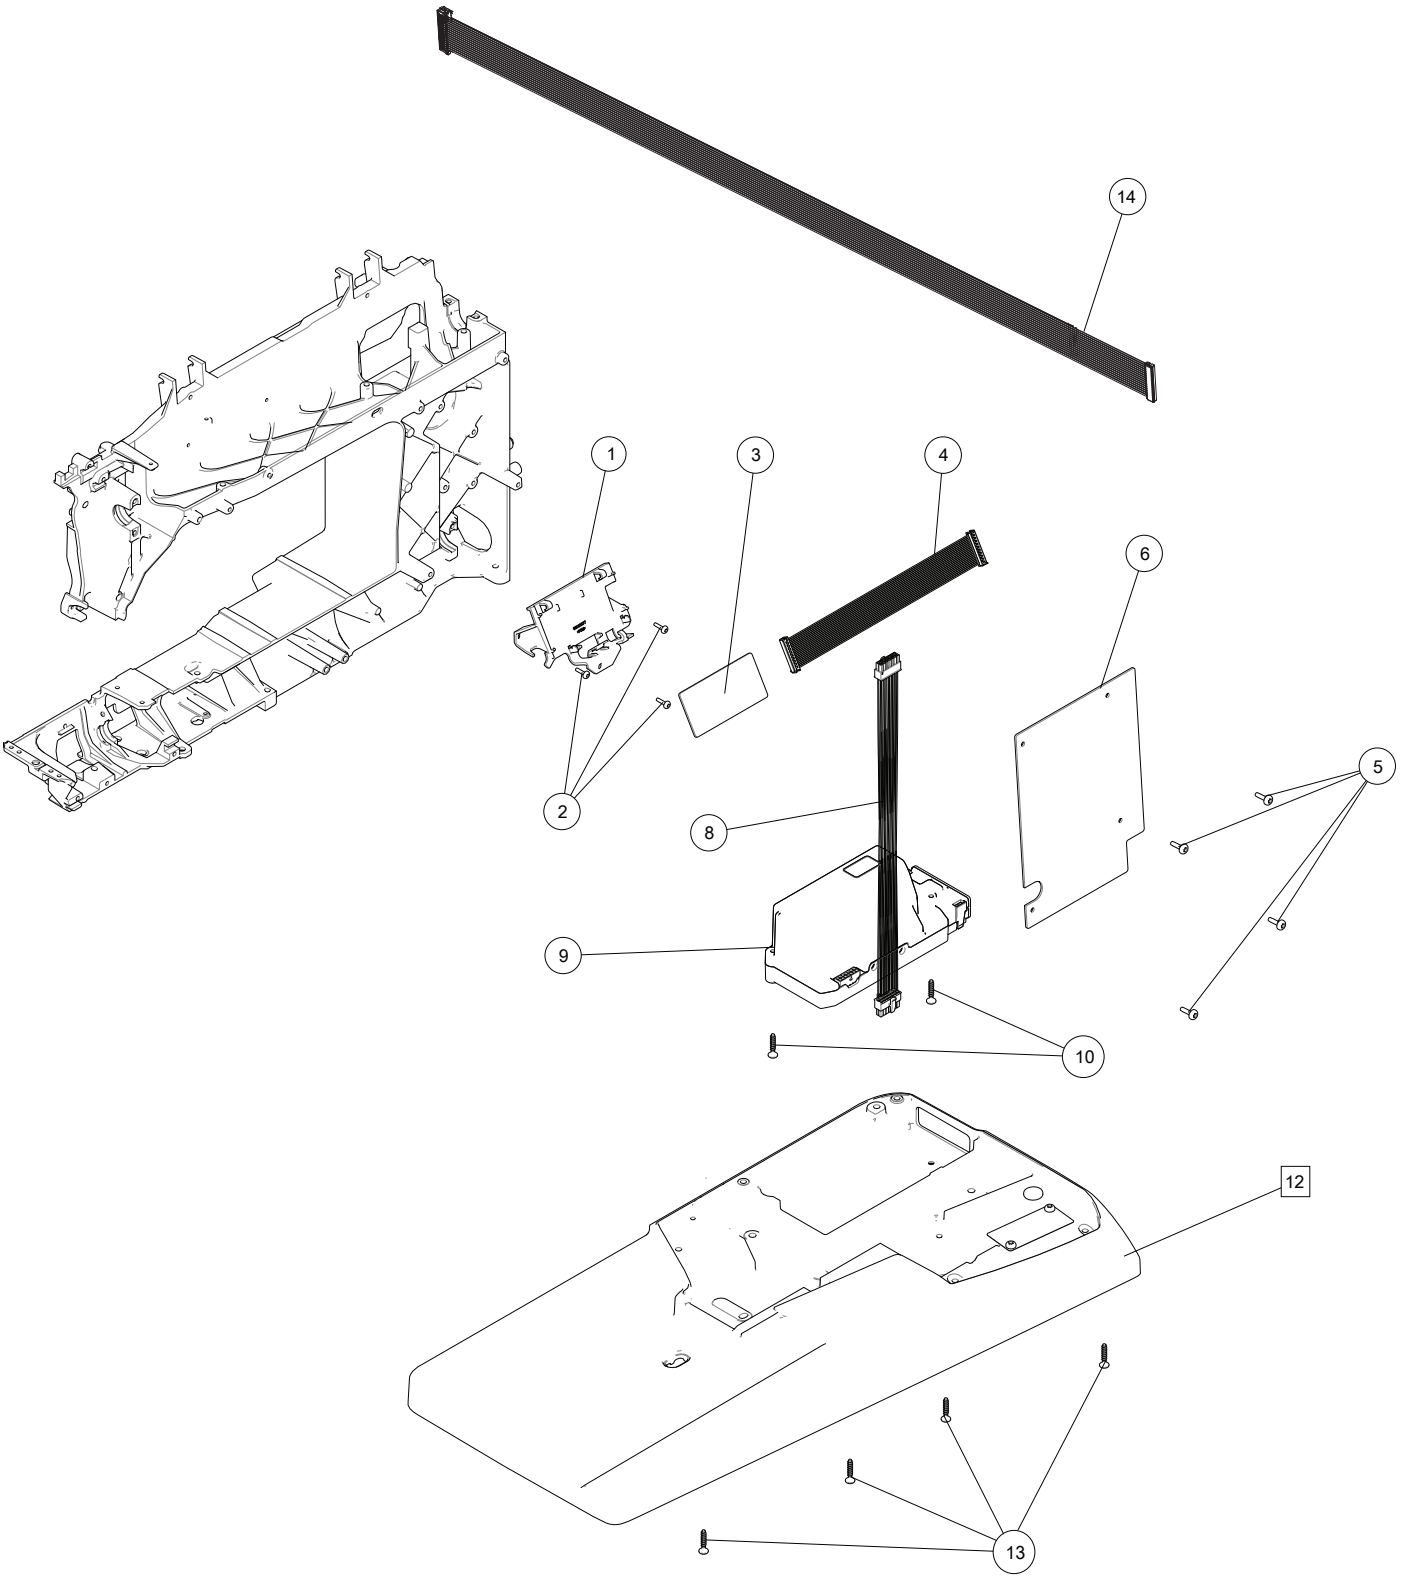

G

1	68001877	Connector Board Holder
2	412056010	Screw TT M3x10
3	68001644	Right Connector Board Cpl
4	68009758	Cable Assembly ,Base board - right connector board
5	412056006	Screw TT M4x12
6	68008657	Base Board HV Epic
8	68009759	Cable Assembly ,Base Board - Power supply
9	68012563	Power Supply Unit
10	411967105	Screw PT FS 40*20 FZB
12	68008175	Base Plate Cpl
13	68018123	Screw TT M5x30
14	68009755	Cable base board-sewing head