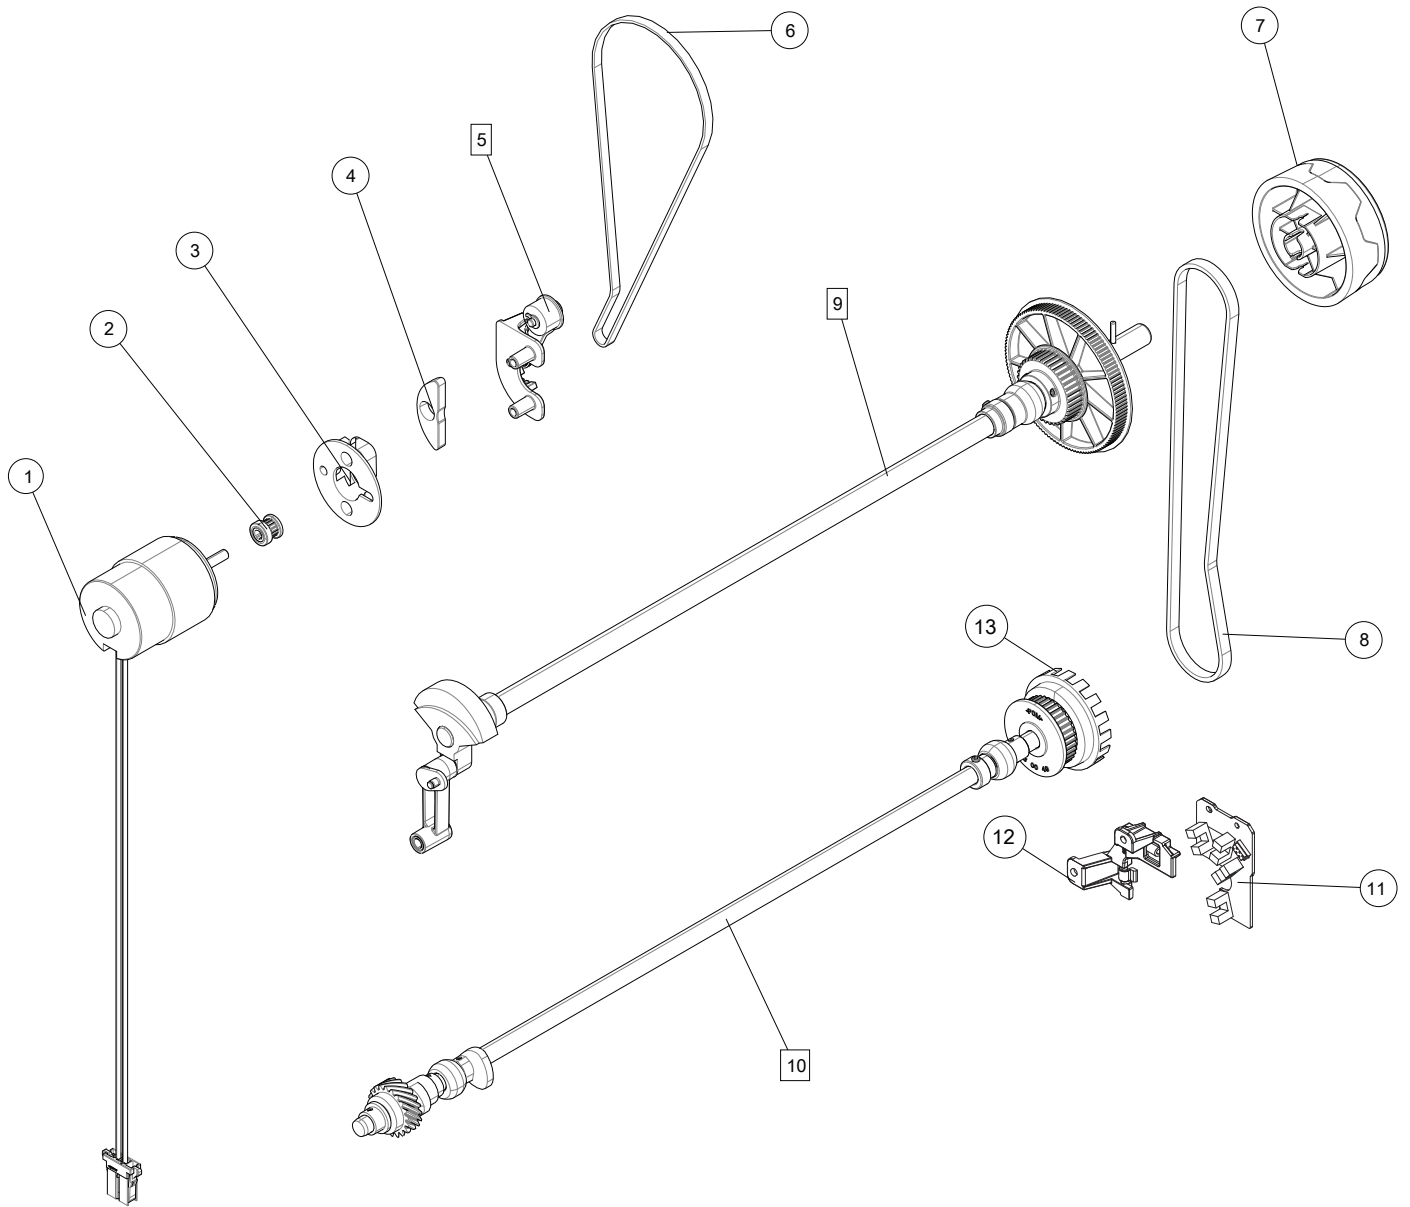

G

1	68001877	Connector Board Holder
2	412056010	Screw TT M3x10
3	68001644	Right Connector Board Cpl
4	68009758	Cable Assembly ,Base board - right connector board
5	412056006	Screw TT M4x12
6	68008657	Base Board HV Epic
8	68009759	Cable Assembly ,Base Board - Power supply
9	68012563	Power Supply Unit
10	411967105	Screw PT FS 40*20 FZB
12	68008175	Base Plate Cpl
13	68018123	Screw TT M5x30
14	68009755	Cable base board-sewing head

H

1	68008758	Pretension Cpl
2	412211406	Screw M3x14 TORX
3	68004948	Thread Tension Unit Cpl.
4	68004946	Stepping Motor
6	411966828	Screw PT 3x6 FZB
8	412056010	Screw TT M3x10
10	411968703	Screw Flat M3x3 Torx
11	68009475	Gear
12	68003616	Shaft Thread Tension
13	68008707	Calibration Sensor TF Cpl
16	68005172	Disk Outer Thread Tension
17	68005173	Disk Center Thread Tension
18	413113201	Pin
19	68003621	Nut
20	412056006	Screw TT M4x12
21	68003623	Clamp
22	411966801	Screw PT 3x7,5 FZB
23	9303311855000	Screw 3x8

1	68004949	Shield Unit Cpl.
2	68003132	Stepping Motor
3	412056011	Screw TT M3x5
4	68005160	Sealing Shield
5	413314901	Screw PT 3x10
6	413055501	Tension Spring
7	412211403	Screw M3x8 TORX
8	68016879	Rocker Cpl
9	735612440	Compression Ring Ø3x0.6
10	68000109	Thread Guide

J

1	68001153	Motor with Connector
2	412353302	Pulley CPL
3	68005148	Rubber Damper
4	68005176	Spacer Block
5	412971902	Belt Tensioner Cpl
6	413416101	Cog Belt
7	68000049	Hand Wheel
8	413416001	Cog Belt
9	68016551	Upper Shaft Part Cpl
10	68008234	Lower Shaft Cpl
11	68001641	Synchronizer
12	68004951	Holder Synchronizer
13	68000112	Shield Revolution Indicator