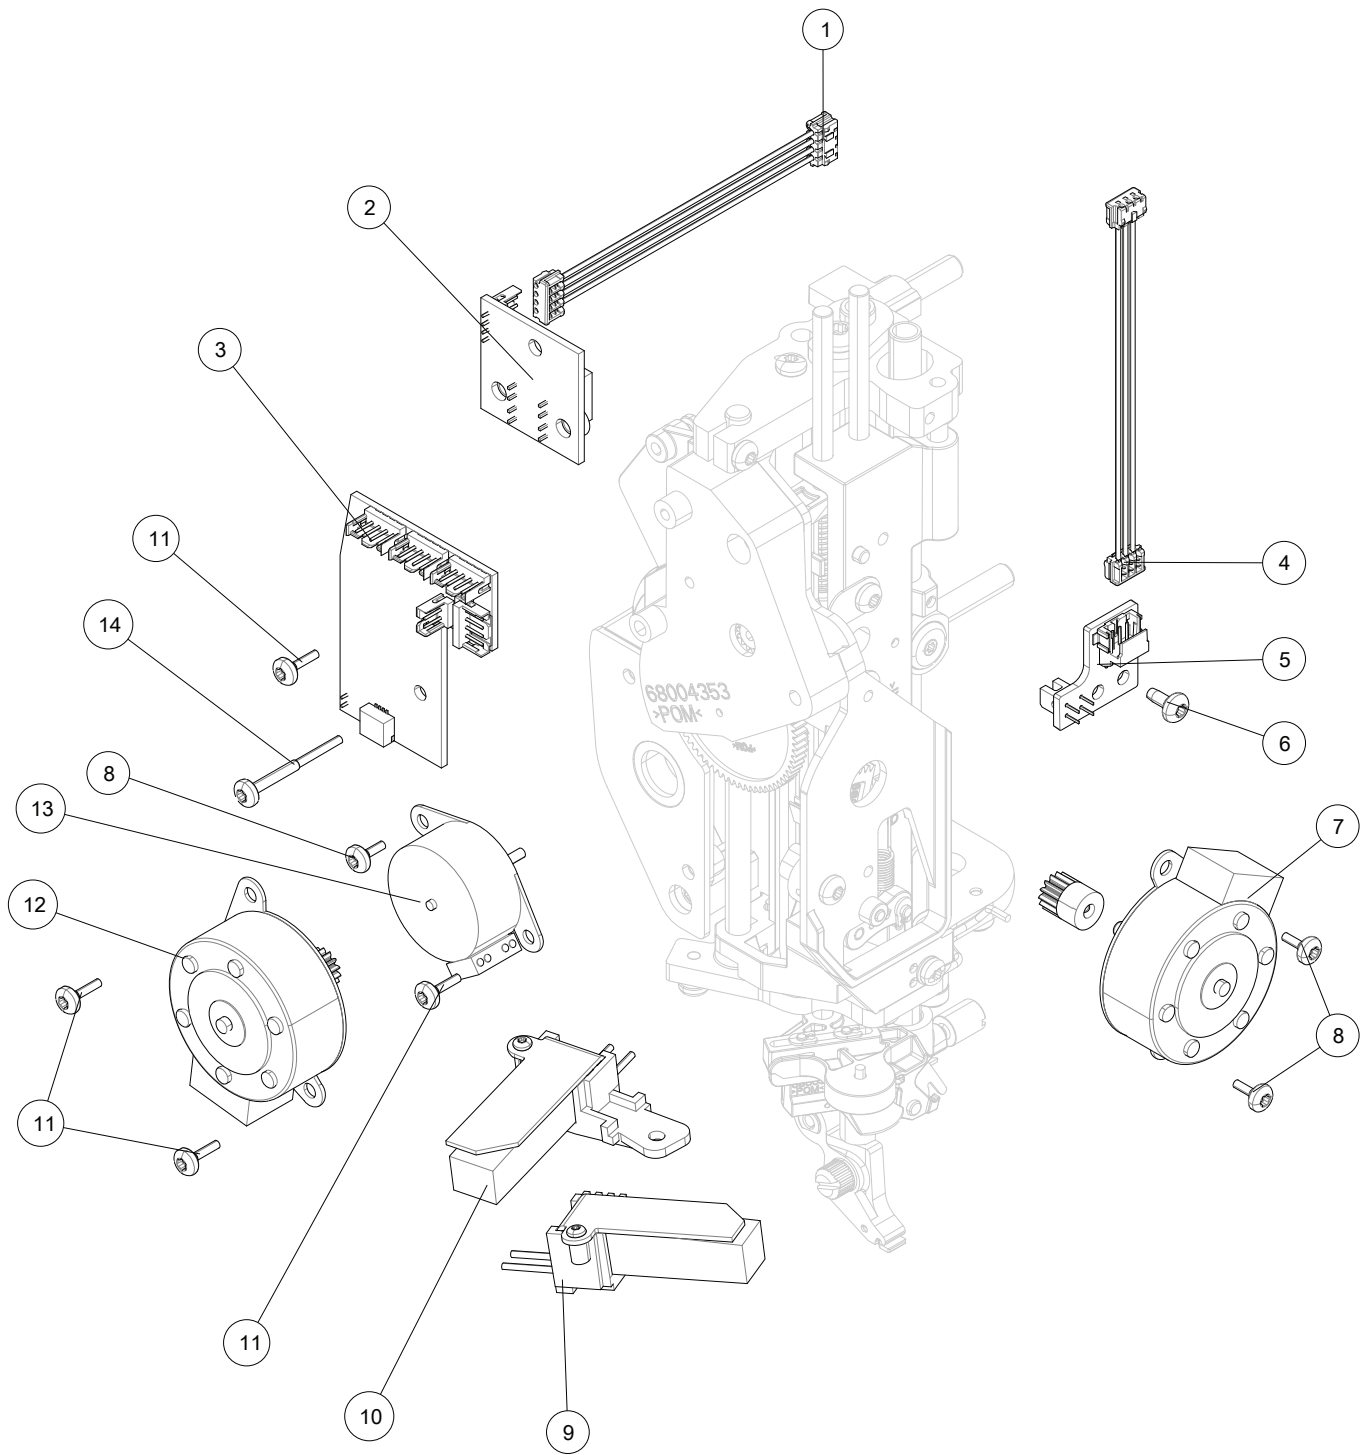

L 1

1	68009764	Cable Assembly Left Con board- Pfoot sensor
2	68001972	Presser Foot Servo Sensor Board Cpl
3	68001673	Left Connector Board Cpl
4	68009765	Cable Assembly
5	68008783	Needle Thread Sensor Cpl
6	412056004	Screw TT M3x6
7	412993901	Step Motor
8	411966828	Screw PT 30x6 FZB Torx
9	68009754	Light Guide Sewing Head Left Front Cpl
10	68009770	Light Guide Sewing Head Left Rear Cpl
11	411966801	S_Screw PT 30x7,5 FZB Torx
12	68016159	Stepping Motor Cpl
13	413004602	Stepping Motor 25mm
14	411966822	Screw PT 3x25 FZB
	68011929	Laser Module Cpl