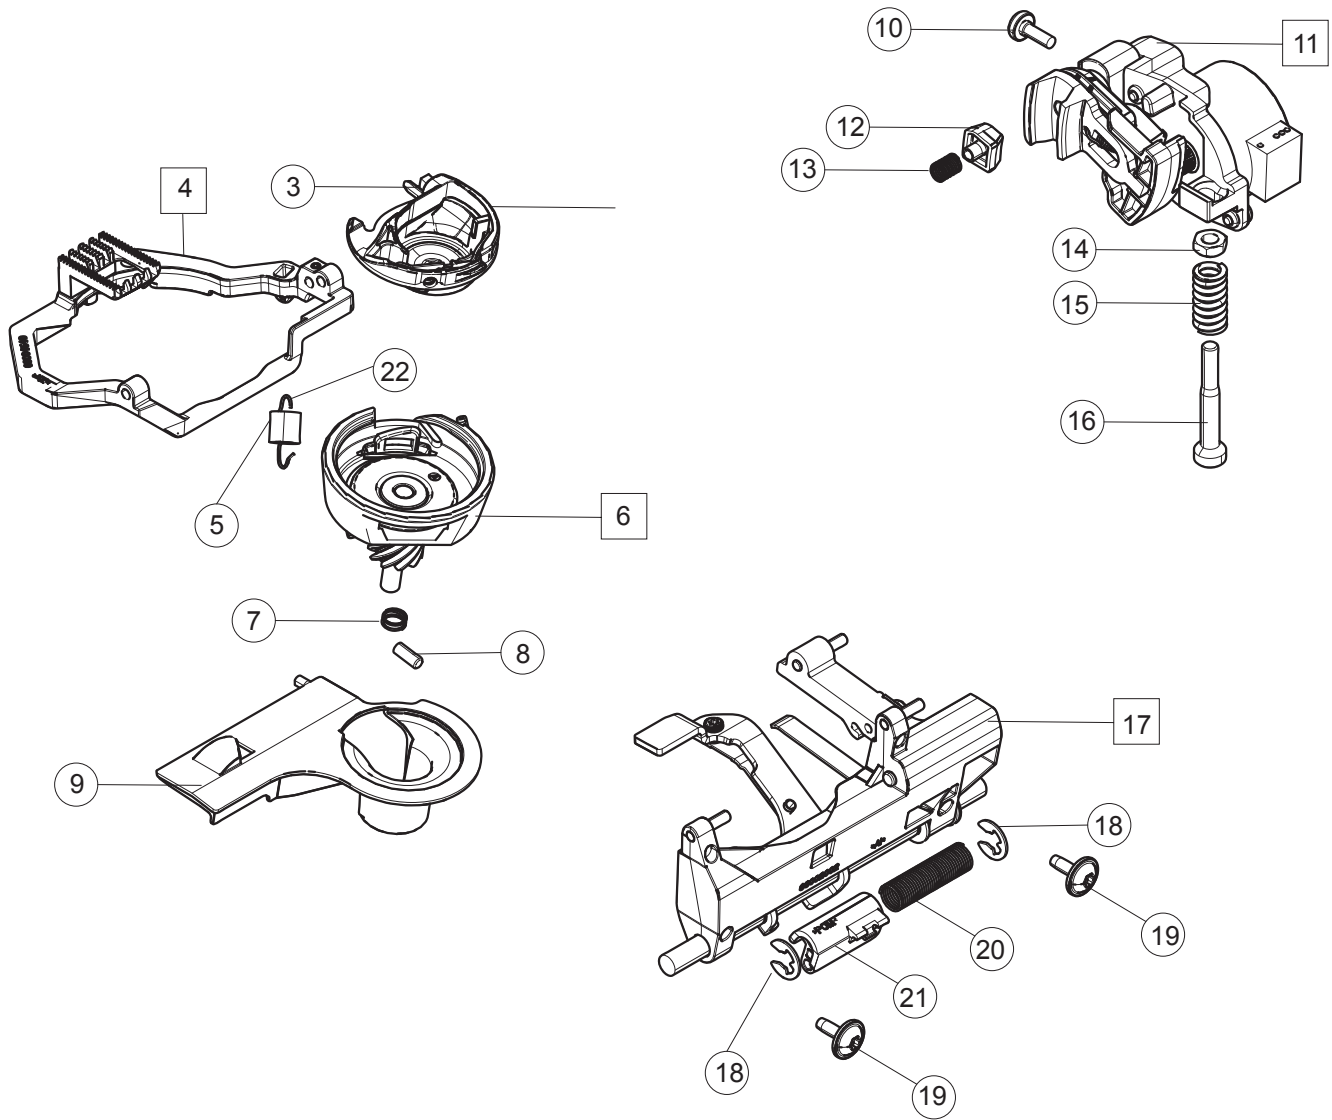

M

3	68003696	bobbin Case Cpl
4	68012326	Frame Feed Dog Cpl
5	413112601	Buffer
6	68016090	Hook Cpl With Shaft
7	412930101	Spring, hook
8	728528705	Set Screw M4x8 Insex
9	68003307	Dust Cover
10	412211412	Screw M4x10 TORX
11	68004643	Guide Unit
12	68017303	Block Guide
13	68008681	Compressor Spring
14	68005005	Nut Balance Adjustment
15	412963601	Spring
16	68005004	Screw Balance Adjustment
17	68012315	Feeding Unit
18	735310920	Lock Washer 5
19	412281904	Screw Flange M4x10 TT Torx
20	412908901	Spring Feed Dog Drop
21	68003579	Insert
22	413270001	Feed Frame Spring
23	920434096	Bobbin