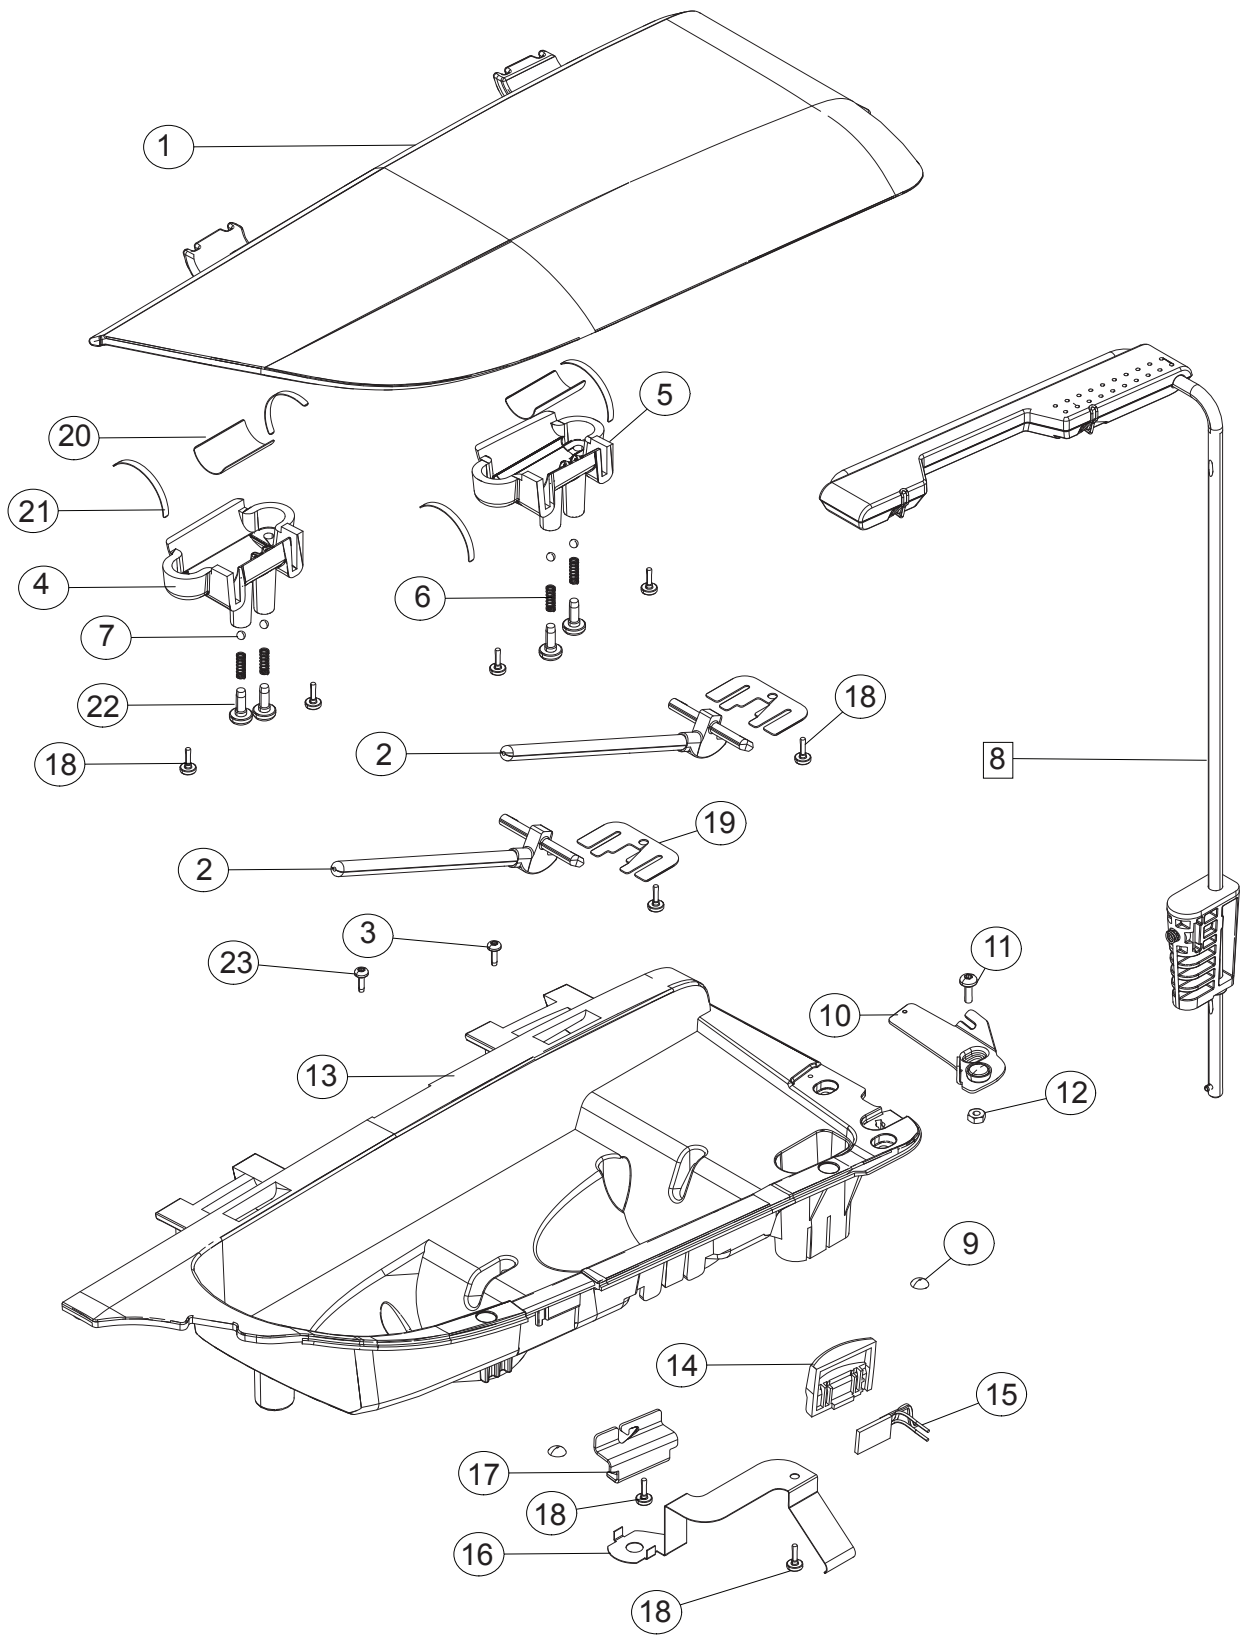

C

1	68011499	Lid Cpl
2	413064501	Reel Pin
3	412056006	Screw TT M4x12 TORX
4	68012399	Hinge Left
5	68012337	Hinge Right
6	68012487	Compression Spring
7	68007004	Ball Ø3mm
8	68012210	Telescoping Thread Guide Cpl
9	412569701	Damper
10	68012170	Thread Guide Cpl
11	412211403	Screw M3x8 TORX
12	731231001	Nut
13	68012054	Cover Spool Area
14	68009103	Light Diffusor
15	68001626	Top Cover Decor Light HV Cpl (LED)
16	68008968	Grounding Plate
17	68012206	Thread Guide
18	411966801	Screw PT 3x7,5 FZB
19	412735201	PLATE SPRING
20	68012478	PTFE tape
21	68012468	PTFE tape
22	412056005	Screw TT M4x10
23	411966807	Screw PT 4x10 FZB