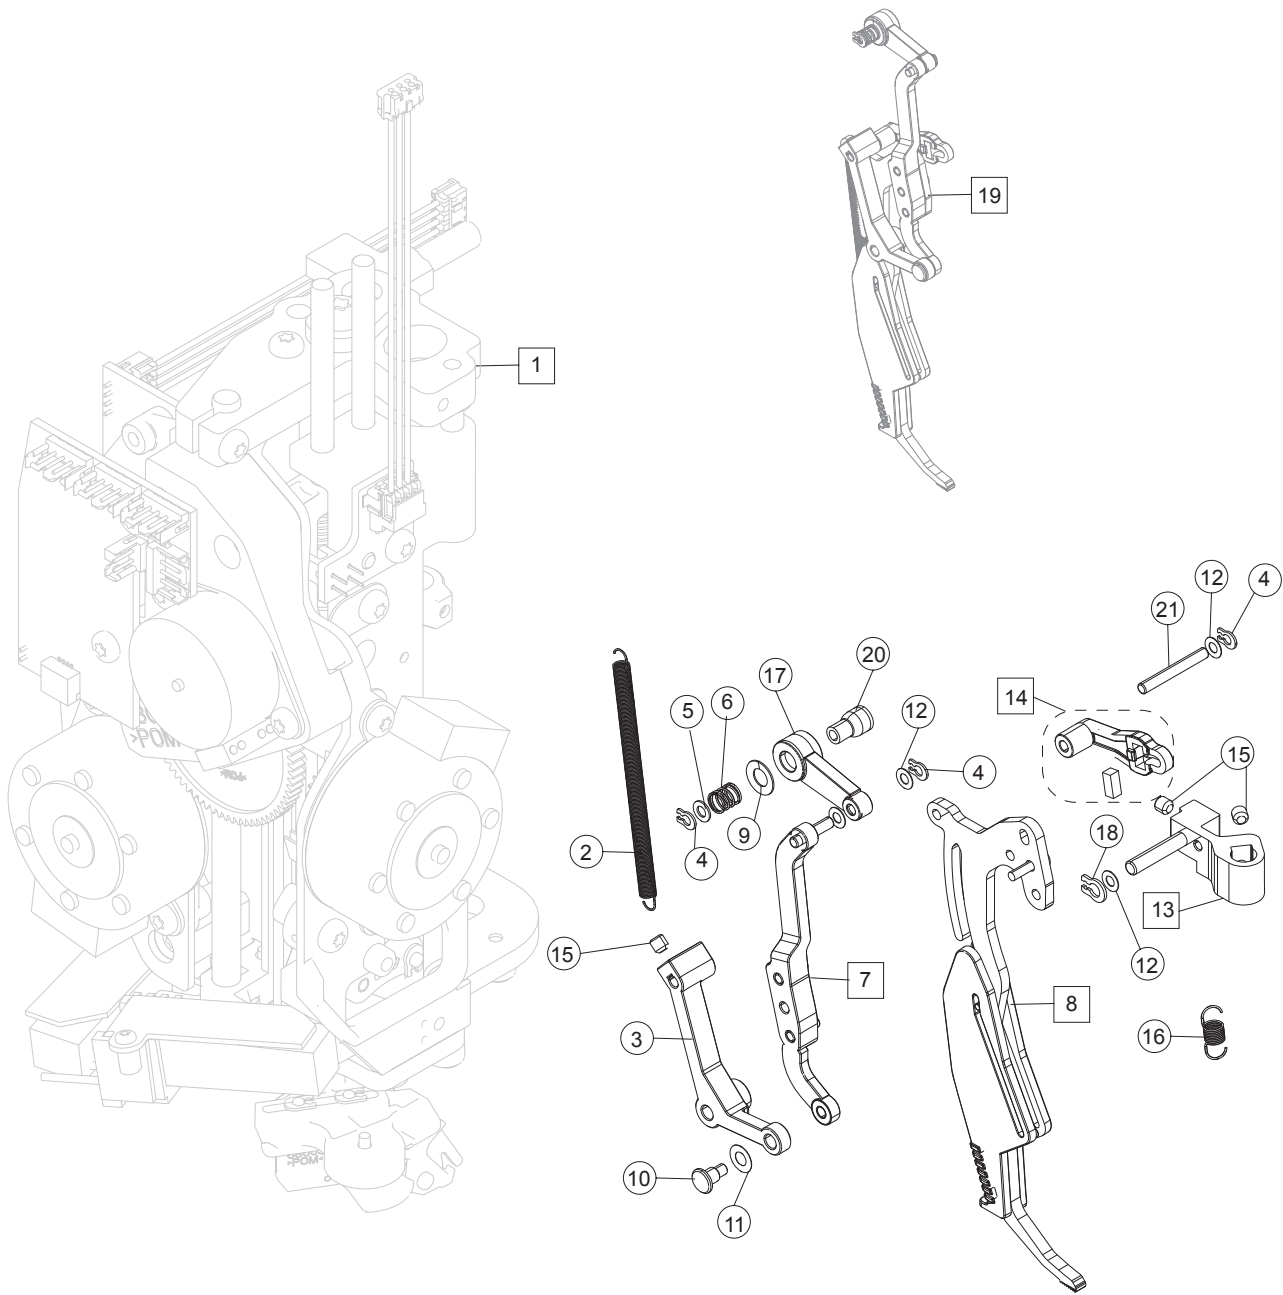

L 3

1	68011635	Sewing Head Cpl
2	68004980	Spring
3	68005932	Troggle Link
4	735612440	Compression Rings Ø 3
5	411981401	Washer 6x3,2x0,5
6	413043101	Compression Spring
7	68003219	Lower Link Cpl
8	68012151	Transport Foot Cpl
9	413095401	Cup Spring 10x5,2x0,4
10	68001893	Pin
11	68006129	Washer 3x8x0,1
12	411967501	Washer 3x6x0,2
13	68009073	Presser Bar Guide Cpl
14	68003906	Lower Slewing Bracket Cpl
15	411968706	Set Screw Flat M4x4 Torx
16	68005179	Spring
17	68004757	Upper Slewing Bracket
18	735613640	Compression Ring Ø4
19	68012130	IDF Link Package
20	413042801	TOGGLE JOINT, IDF
21	412316060	Needle Bearing Pin NRB 3x23,8