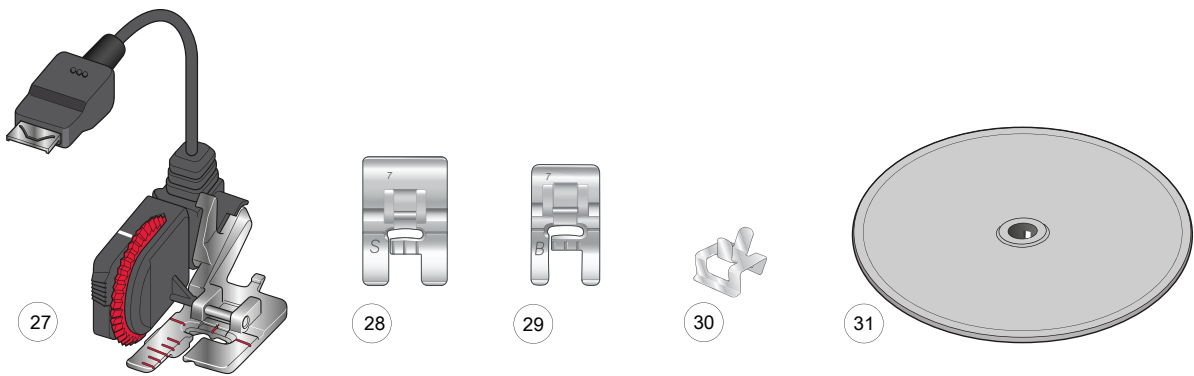

O

		TOOLS		
1				
2	412397701	Thread Net 15x100		
3	68001933	Multi Tool Cpl	35	6310260018000 Spacer
4	401539901	Seam Ripper	36	6111160002000 Feeler gauge 2.5
5	413190401	Brush	37	413102201 Needle clamp
6	412411101	Ruler, Dual Feed, Right		
6	412415101	Ruler, Dual Feed, Left		
7	68016045	Bobbin Blue		
8	416486001	Spool Cone		
9	68000130	Spool Holder		
10	413051601	Spool Holder 22 mm		
11	413051602	Spool Holder 35 mm		
12	413051603	Spool Holder 45 mm		
13				
14	413105601	Clearance Plate		
15	620098796	Needle Box 5 Needles, Inspira		
16	68011543	Blind Hem Foot D		
17	68011495	Edging Presser Foot J		
18	68011571	Buttonhole Presser Foot C		
19	68012795	¼" Piecing Foot		
20	68011500	Smooth Glide Foot H		
21	68011895	Zipper Presser Foot E		
22	68012404	Glide Sole, Buttonhole Foot		
23	412849801	Embroidery Foot R CPL		
24				
25	68009000	A-foot 9mm		
27	68011655	Buttonhole Sensor Foot		
28	68011502	Presser foot Side Motion		
29	68011913	Presser Foot B		
30		Set of Clips		
31	412610701	Felt Pad		
32	68002097	Zipper Bag