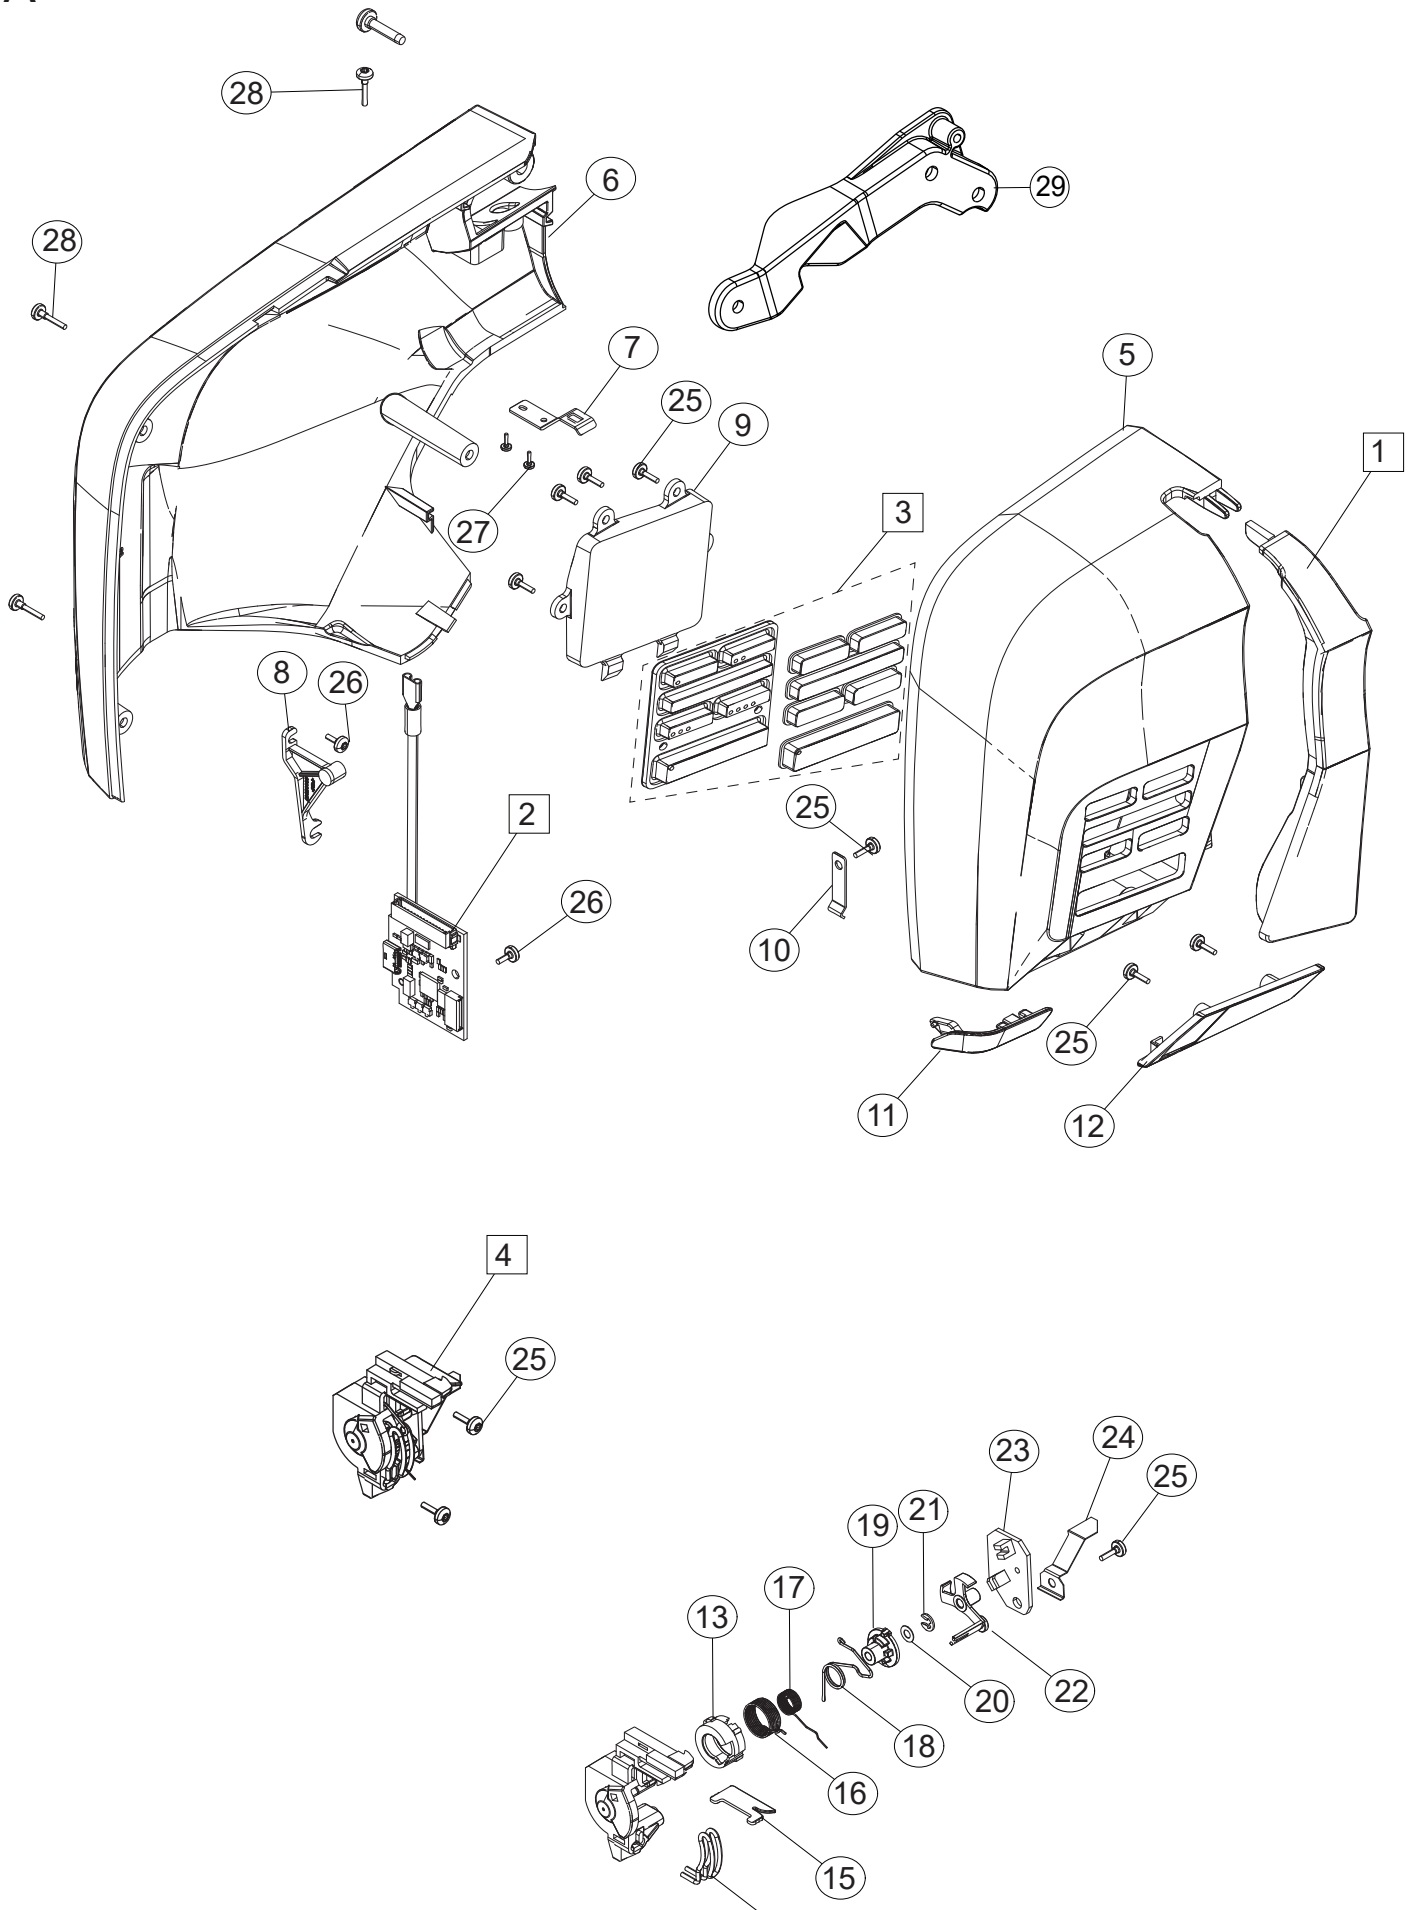

## Parts list

# Epic 95Q

A

1	68017024	Cover CSU Cpl
2	68001620	Accessory Connector Board Cpl
3	68017021	Keypad sewing head
4	68012425	Thread Sensor Cpl
5	68012043	Cover Sewing Head
6	68012414	Cover Rear Extension
7	68008127	Plate spring
8	68003547	Holder Connector Board
9	68012150	Bracket Keyboard Sewing Head
10	68008745	Plate Spring
11	68012045	Thread Cutter CPL w/knife
12	68019114	Decor Sewing Head
13	413176902	Adjusting Sleeve Outer Part
14	413176701	Thread Guide Lower
15	68008652	Thread Guide Upper
16	413177201	Check Spring 2 - feed back spring
17	68002465	Check Spring 1
18	413177301	Safety Spring
19	413177001	Adjusting Sleeve Inner Part
20	411967501	Washer 3x6x0,2
21	735310620	Lock Washer 2.3
22	413177401	Sensor Thread Take-Up Device
23	413202101	Thread Sensor Board Cpl
24	68012431	EMI Shield
25	411966801	Screw PT 3x7,5 FZB
26	411966828	Screw PT 3x6 FZB
27	411966823	Screw PT 1,8x5 FZB
28	411966803	Screw PT 3x12 FZB
29	68002245	Bracket sewing head

B

1	68017010	Handle Cpl
2	68012005	Cover Rear Base
3	68012413	Cover Free Arm Upper
4	68008229	Cover Free Arm Lower
5	68008227	Lid
6	413068601	Torsion Spring
7	68008712	Stitch Plate Cpl
8	68003968	Bobbin Cover
9	412056007	Screw TT M4x16
10	411966803	Screw PT 3x12 FZB
11	68009683	Cover handle
12	411966828	Screw PT 3x6 FZB
14	411966812	Screw PT 4x40 FZB
15	412056010	Screw TT M3x10
16	412056006	Screw TT M4x12 TORX
17	68008210	Guide Pin
19	412287903	Screw M4x5
20	68005144	Retainer Cpl
21	412423701	Thread Cutter
22	68008219	Button