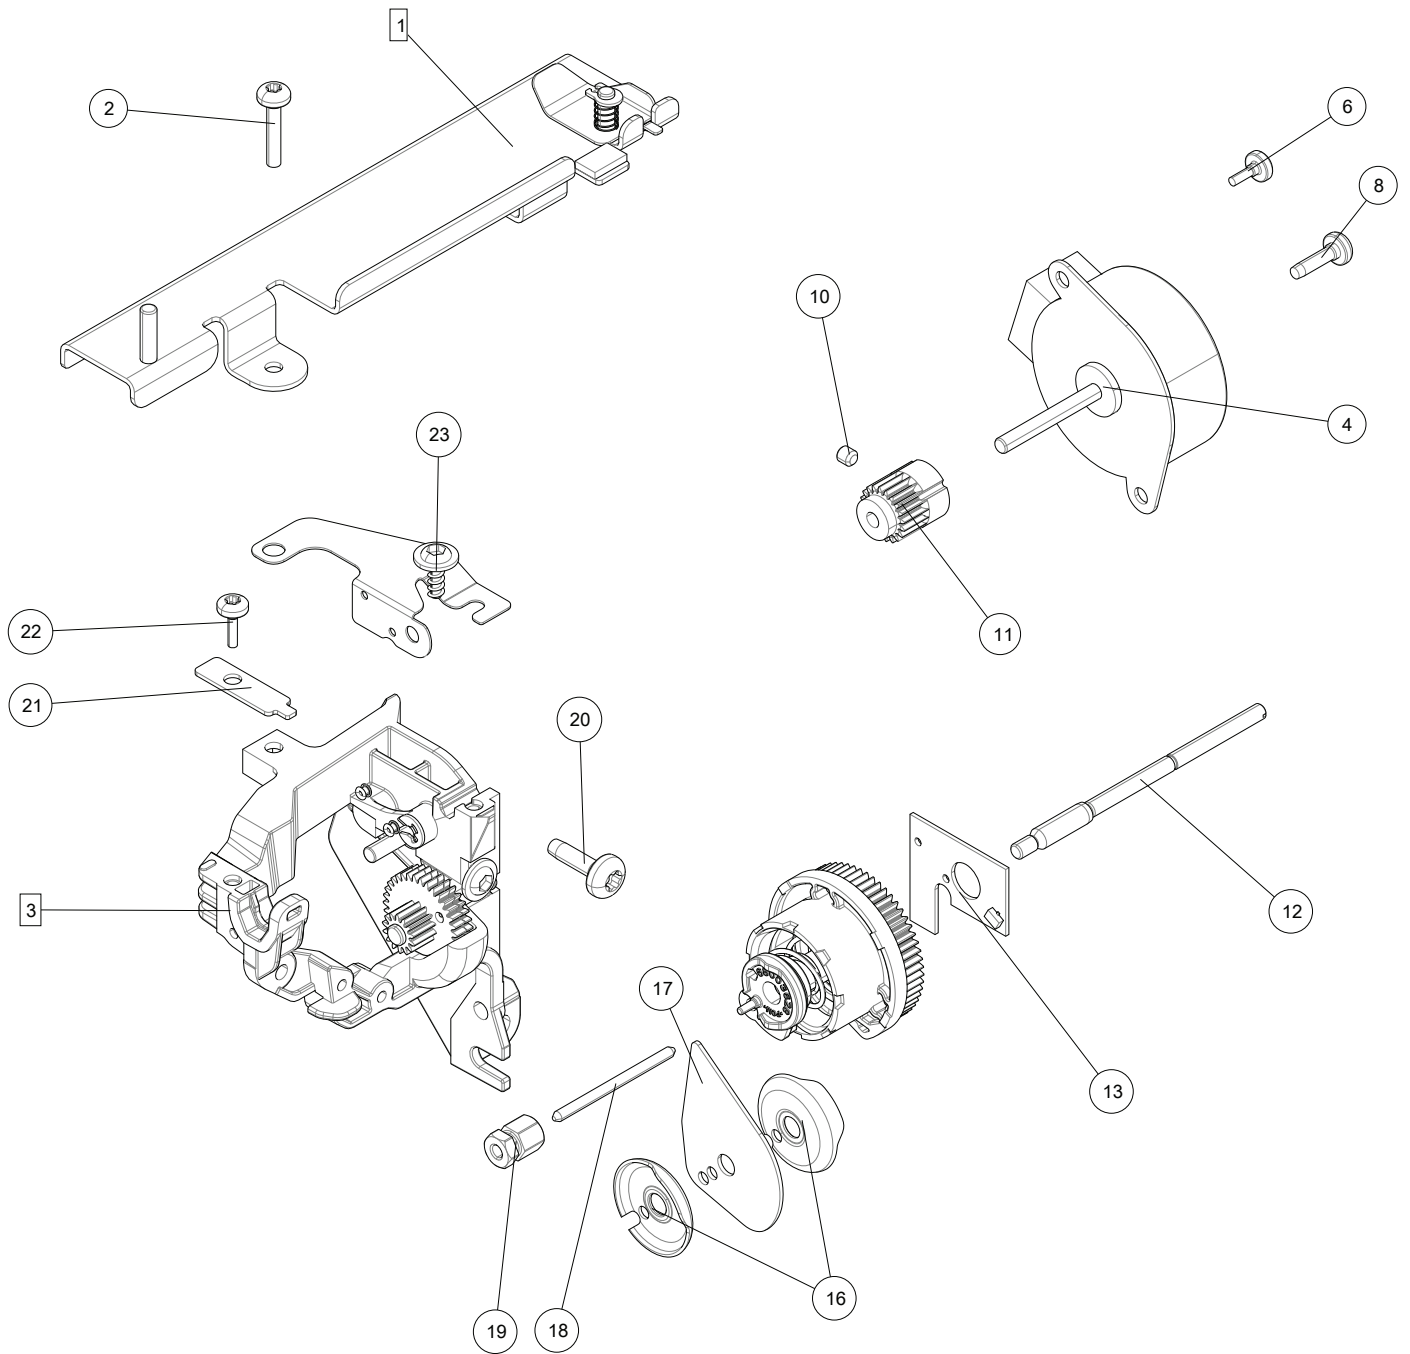

F

1	68008758	Pretension Cpl
2	412211406	Screw M3x14 TORX
3	68004948	Thread Tension Unit Cpl.
4	68004946	Stepping Motor
6	411966828	Screw PT 3x6 FZB
8	412056010	Screw TT M3x10
10	411968703	Screw Flat M3x3 Torx
11	68009475	Gear
12	68003616	Shaft Thread Tension
13	68003535	Calibration Sensor TF Cpl
16	68005172	Disk Outer Thread Tension
17	68005173	Disk Center Thread Tension
18	413113201	Pin
19	68003621	Nut
20	412056006	Screw TT M4x12
21	68003623	Clamp
22	411966801	Screw PT 3x7,5 FZB
23	9303311855000	Screw 3x8