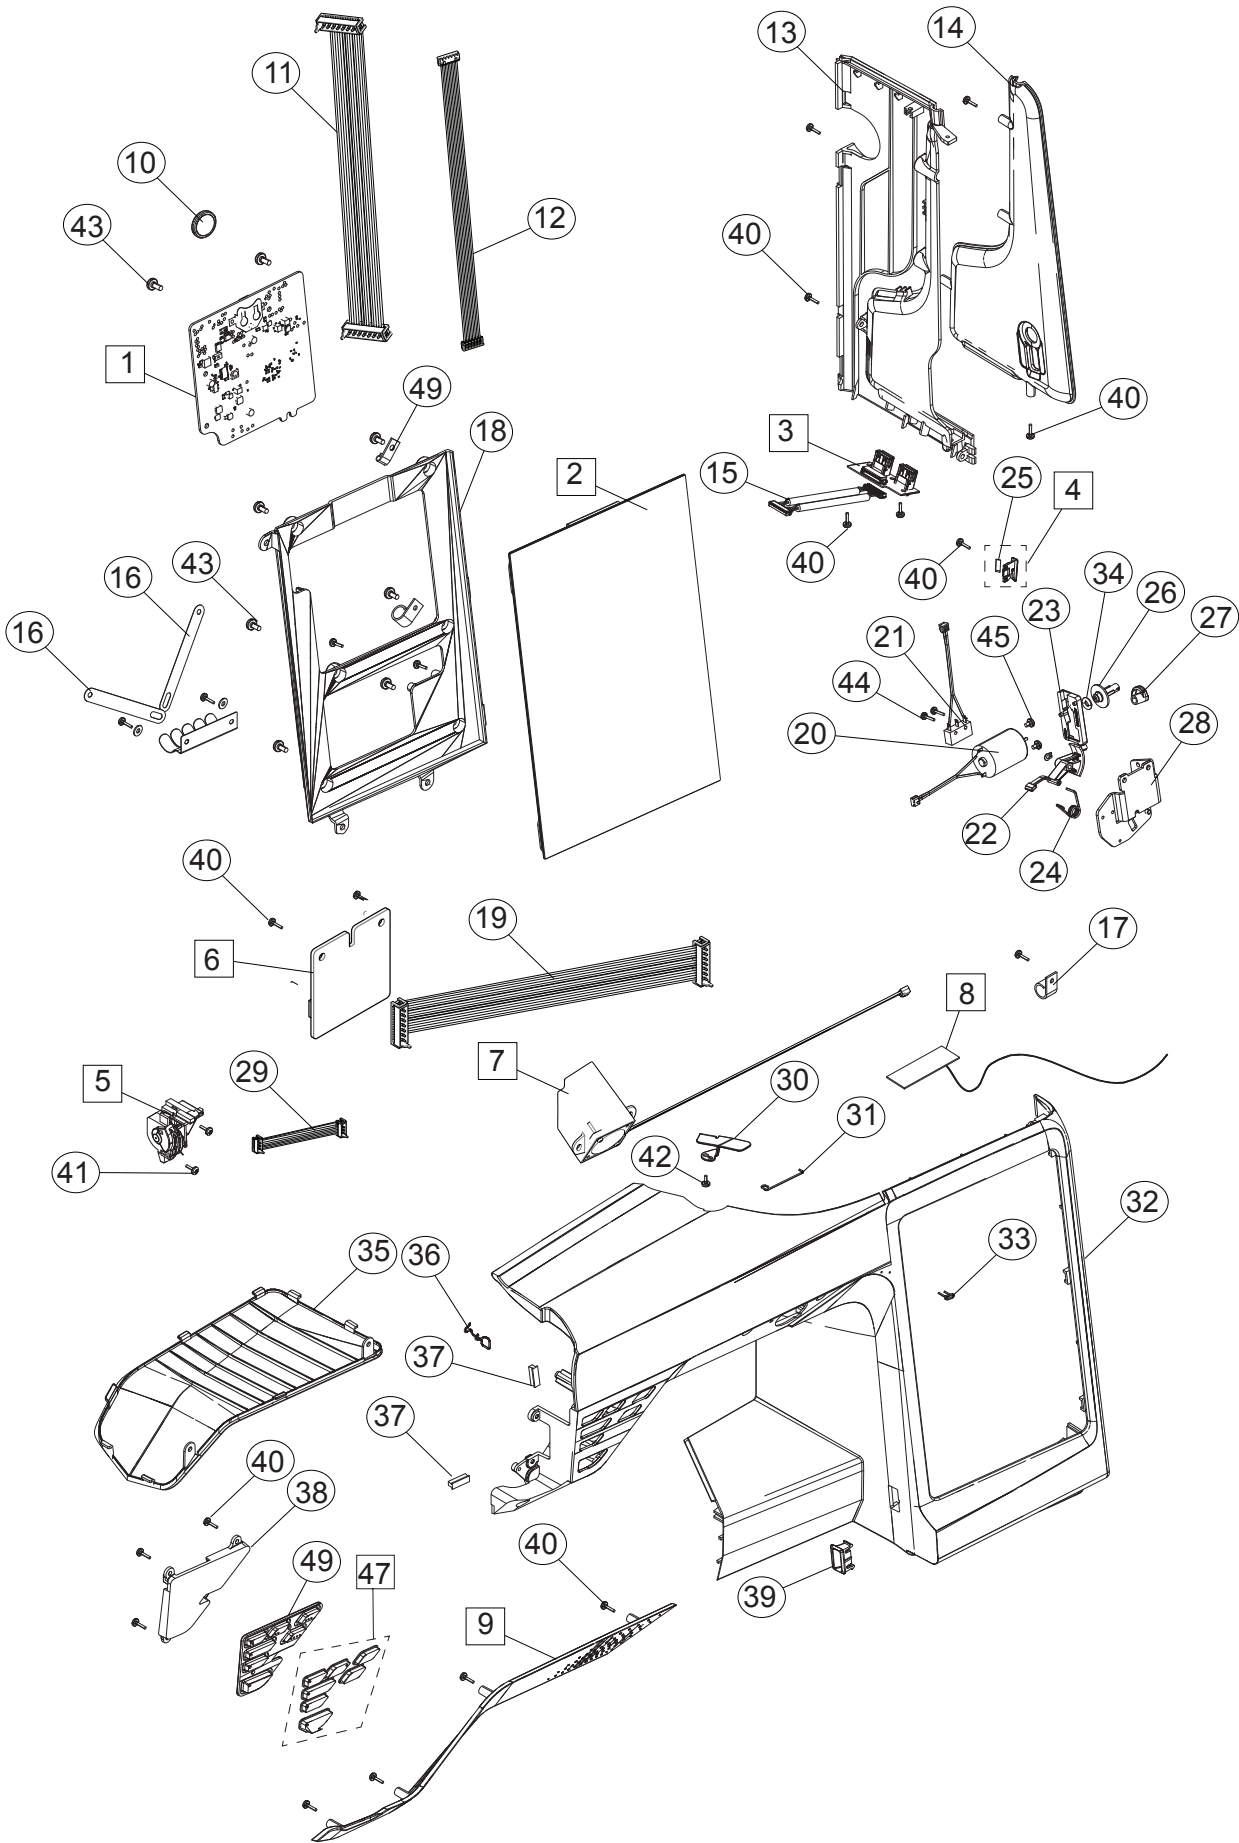

D

1	68008239	Application Board
2	68012180	Display Cpl
3	68000165	USB Connector Board
4	68012303	Knife holder
5	68012425	Thread Sensor Cpl
6	68012324	Right Panel Connector Board Cpl
7	68002021	Loudspeaker Cpl
8	68001638	WiFi Antenna Board CPL w/cable
9	68018941	Decor Front
10		Battery CR2032
11	68009756	Cable Assembly Base-application signal
12	68009757	Cable Assembly Base -Application multi
13	68012165	Cover Gable
14	68018940	Decor Gable
15	68001937	Cable USB Cpl
16	68012453	Grounding Plate
17	68018081	Wire Clip
18	68012136	Cover Display
19	68009763	Cable Assembly Application- right board
20	68009060	Bobbin Winding Motor Cpl
21	68009063	Microswitch Cpl
22	68018996	Lever Winding Stop
23	68008887	Brake Lever
24	68004771	Torsion Spring Winding Stop
25	412423701	Thread Cutter
26	68018995	Winding Shaft
27	68018999	Eccentric Winding Stop
28		Holder
29	68009766	Cable Right panel - Check spring unit
30	68012317	Thread guide
31	412558001	Thread guide
32	68018938	Front cover
33	68012321	Thread Guide
34	412305502	O-Ring
35	68008549	Light Diffuser Cover
36	68012384	Thread Guide
37	68002550	Brusch Pile Seal
38	68012197	Holder Keyboard
39	68000033	Cover
40	411966820	Screw PT 3x10 FZB
41	411966801	Screw PT 3x7,5 FZB
42	411966828	Screw PT 3x6 FZB
43	412056011	Screw TT M3x5
44	412211418	Screw M2,5x10 FZB 5.8 TORX
45	412211401	Screw M3x4 TORX
46	68002441	Wire Clip
47	68018944	Keyboard Front Caps
48	68009762	Cable Assembly application -Display
49	68012179	Keypad Front