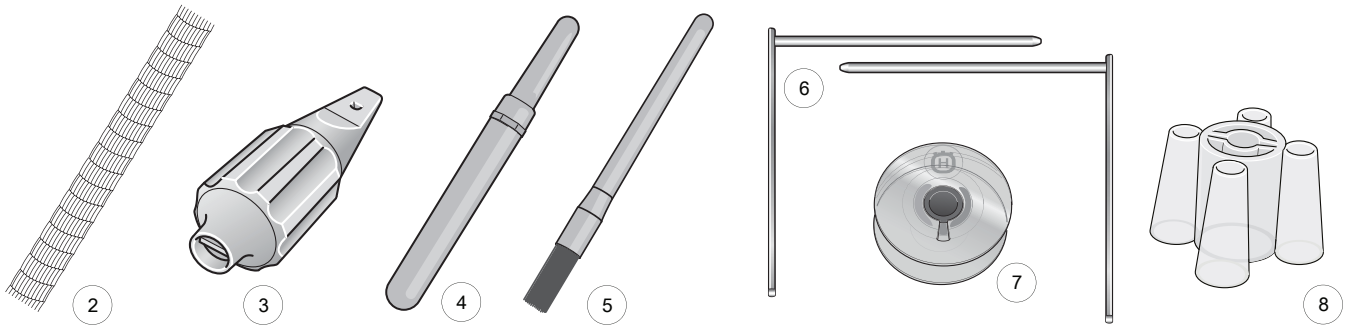

O

		TOOLS		
1				
2	412397701	Thread Net 15x100		
3	68001933	Multi Tool Cpl	35	6310260018000 Spacer
4	401539901	Seam Ripper	36	6111160002000 Feeler gauge 2.5
5	413190401	Brush	37	413102201 Needle clamp
6	412411101	Ruler, Dual Feed, Right		
6	412415101	Ruler, Dual Feed, Left		
7	68016045	Bobbin Blue		
8	416486001	Spool Cone		
9	68000130	Spool Holder		
10	413051601	Spool Holder 22 mm		
11	413051602	Spool Holder 35 mm		
12	413051603	Spool Holder 45 mm		
13				
14	413105601	Clearance Plate		
15	620098796	Needle Box 5 Needles, Inspira		
16	68011543	Blind Hem Foot D		
17	68011495	Edging Presser Foot J		
18	68011571	Buttonhole Presser Foot C		
19	68012795	¼" Piecing Foot		
20	68011500	Smooth Glide Foot H		
21	68011895	Zipper Presser Foot E		
22	68012404	Glide Sole, Buttonhole Foot		
23	412849801	Embroidery Foot R CPL		
24				
25	68009000	A-foot 9mm		
27	68011655	Buttonhole Sensor Foot		
28	68011502	Presser foot Side Motion		
29	68011913	Presser Foot B		
30		Set of Clips		
31	412610701	Felt Pad		
32	68002097	Zipper Bag