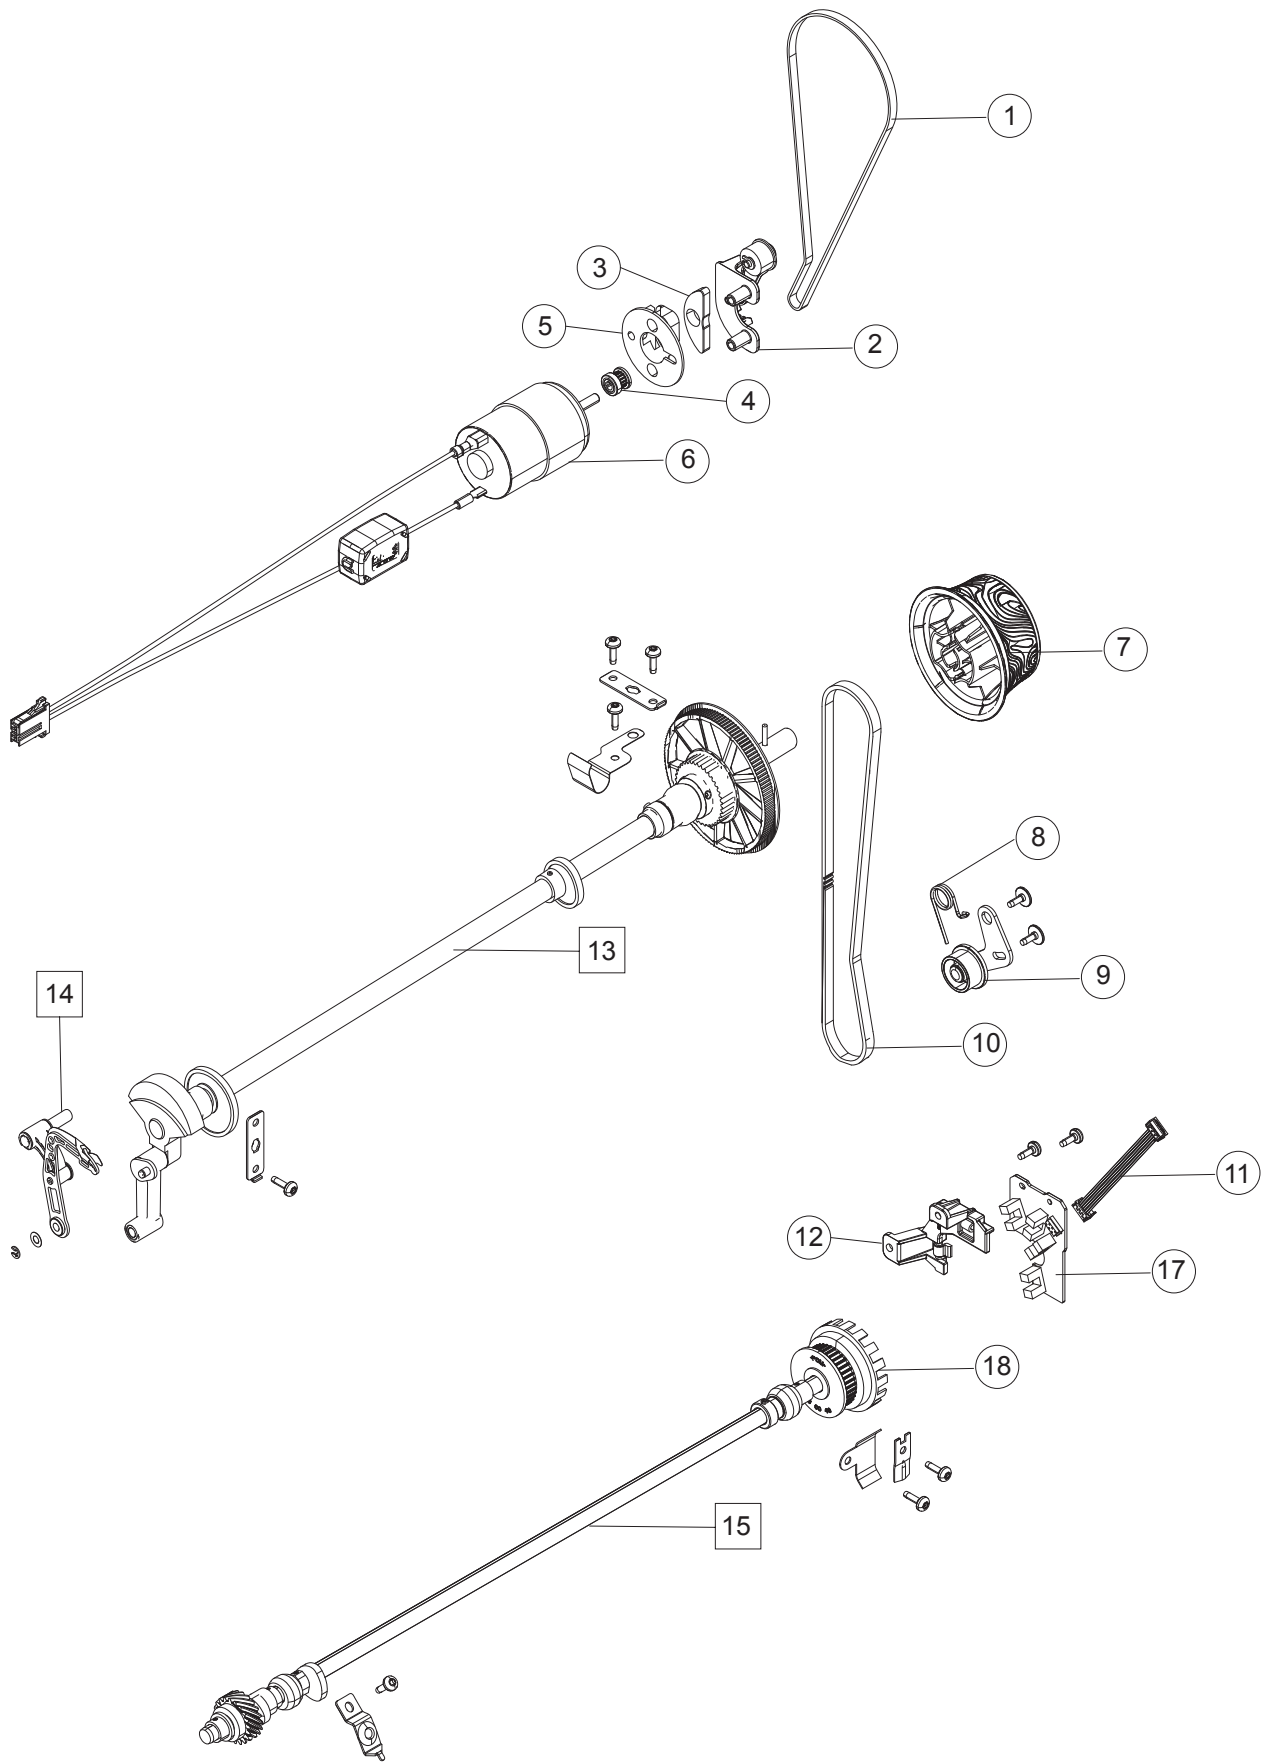

F

1	68008758	Pretension Cpl
2	412211406	Screw M3x14 TORX
3	68004948	Thread Tension Unit Cpl.
4	68004946	Stepping Motor
6	411966828	Screw PT 3x6 FZB
8	412056010	Screw TT M3x10
10	411968703	Screw Flat M3x3 Torx
11	68009475	Gear
12	68003616	Shaft Thread Tension
13	68003535	Calibration Sensor TF Cpl
16	68005172	Disk Outer Thread Tension
17	68005173	Disk Center Thread Tension
18	413113201	Pin
19	68003621	Nut
20	412056006	Screw TT M4x12
21	68003623	Clamp
22	411966801	Screw PT 3x7,5 FZB
23	9303311855000	Screw 3x8

1	68012501	Shield Unit Cpl
2	68003132	Stepping Motor
3	412056011	Screw TT M3x5
4	68005160	Sealing Shield
5	413314901	Screw PT 3x10
6	413055501	Tension Spring
7	68004539	Guide Spring
8	68012503	Rocker Cpl
9	412211404	Screw M3x10
10	735612440	Compression Ring Ø3x0.6
11	68015500	Shaft
12	735310620	E-Clip 2.3x0.6
13	68000109	Thread Guide
14	411967501	Washer 3x6x0,2
15	1230508425000	Washer
16	413273701	Wave Spring Washer
17	413055301	Lever Thread Portioning

# H

1	68005064	Feeding Length IDF Cpl
2	68004742	IDF Height Feeding Cpl
3	68007017	Guide Unit IDF
4	68005004	Screw Balance Adjustment
5	412963601	Spring
6	68005005	Nut Balance Adjustment
7	412056011	Screw TT M3x5
8	68000053	IDF Sensor Cpl
9	68001955	Block Guide IDF
10	412056006	Screw TT M4x12
11	68003274	Clamp
12	68008681	Compressor Spring
13	413042901	Clamp IDF
14	413042601	Bearing IDF
15	68000036	Front Crank Cpl
16	68011875	Top feed Adjustment Tool HV
17	735612440	Compression Rings Ø 3
18	68003037	Spring
19	68009767	Light Guide Cpl