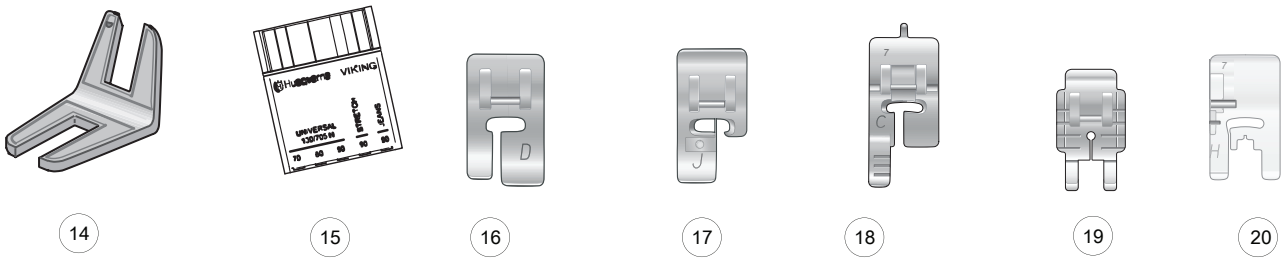

O

		TOOLS		
1				
2	412397701	Thread Net 15x100		
3	68001933	Multi Tool Cpl	35	6310260018000 Spacer
4	401539901	Seam Ripper	36	6111160002000 Feeler gauge 2.5
5	413190401	Brush	37	413102201 Needle clamp
6	412411101	Ruler, Dual Feed, Right		
6	412415101	Ruler, Dual Feed, Left		
7	68016045	Bobbin Blue		
8	416486001	Spool Cone		
9	68000130	Spool Holder		
10	413051601	Spool Holder 22 mm		
11	413051602	Spool Holder 35 mm		
12	413051603	Spool Holder 45 mm		
13				
14	413105601	Clearance Plate		
15	620098796	Needle Box 5 Needles, Inspira		
16	68011543	Blind Hem Foot D		
17	68011495	Edging Presser Foot J		
18	68011571	Buttonhole Presser Foot C		
19	68012795	¼" Piecing Foot		
20	68011500	Smooth Glide Foot H		
21	68011895	Zipper Presser Foot E		
22	68012404	Glide Sole, Buttonhole Foot		
23	412849801	Embroidery Foot R CPL		
24				
25	68009000	A-foot 9mm		
27	68011655	Buttonhole Sensor Foot		
28	68011502	Presser foot Side Motion		
29	68011913	Presser Foot B		
30		Set of Clips		
31	412610701	Felt Pad		
32	68002097	Zipper Bag