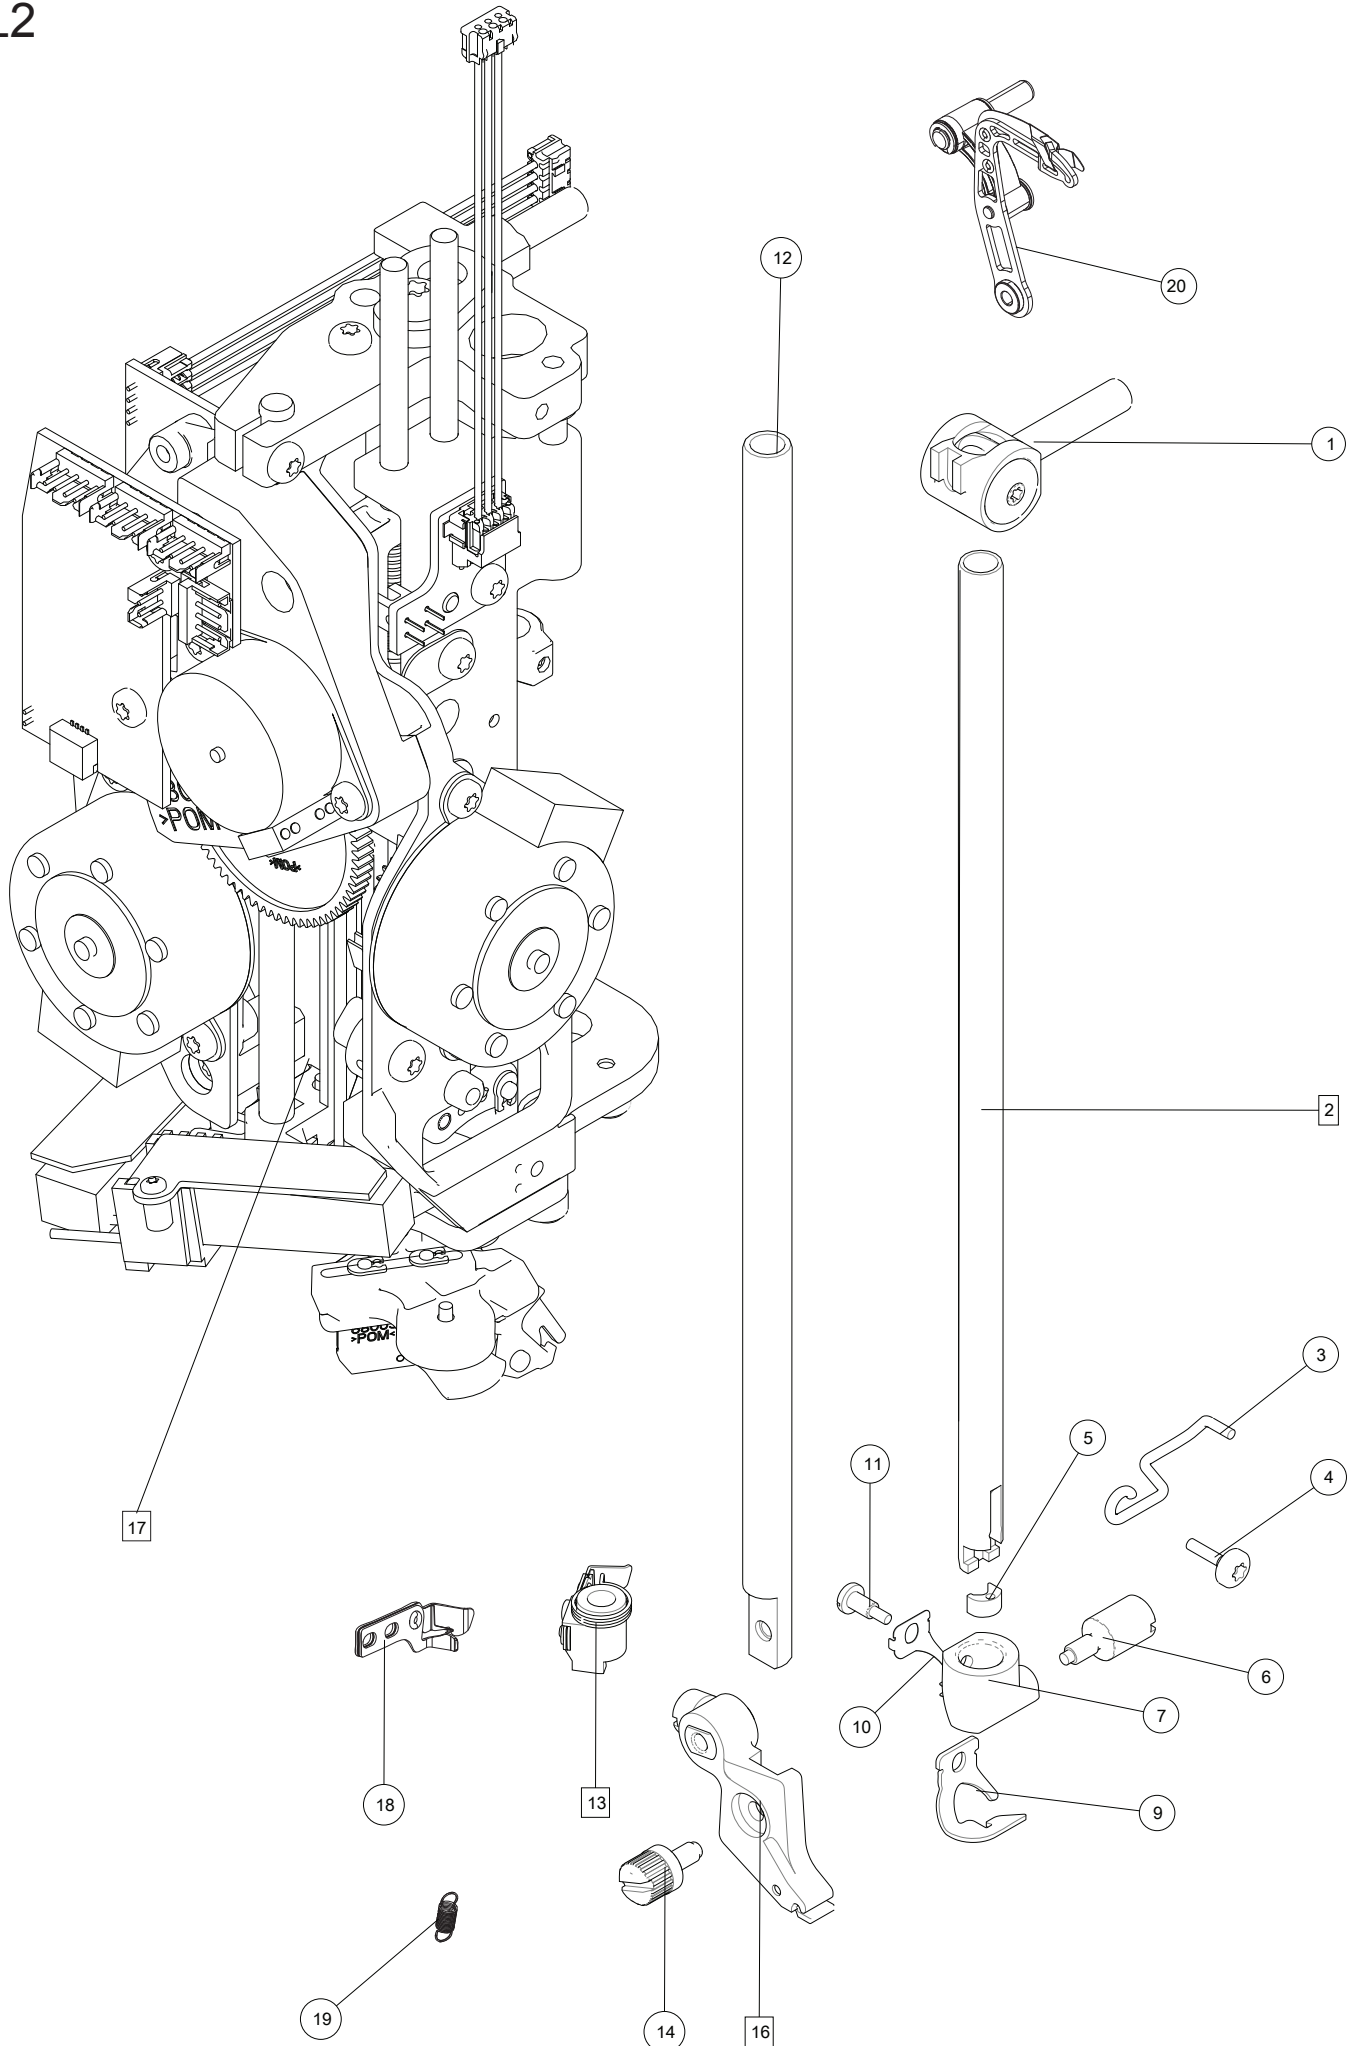

L2

1	68009668	Cross Head Cpl
2	68012542	Needle Bar Cpl
3	68004772	Thread Guide
4	411966801	Screw PT 3x7,5 FZB
5	68016246	Stop, Needle Clamp
6	413373001	Screw, Needle Holder
7	68003996	Needle Holder
9	68016390	Thread Guide
10	68016391	Thread Lock
11	68002284	Screw, Thread Leader
12	68003627	Presser Bar
13	68012540	Hook Bracket Cpl
14	412409701	Screw for Presser Foot
16	68011760	Holder Presser Foot
17	68011635	Sewing Head Cpl
18	68012541	Hook Cpl
19	68008152	Spring - Needle Threader
20	68000100	Take Up Lever Cpl
21	68009000	A-foot 9mm