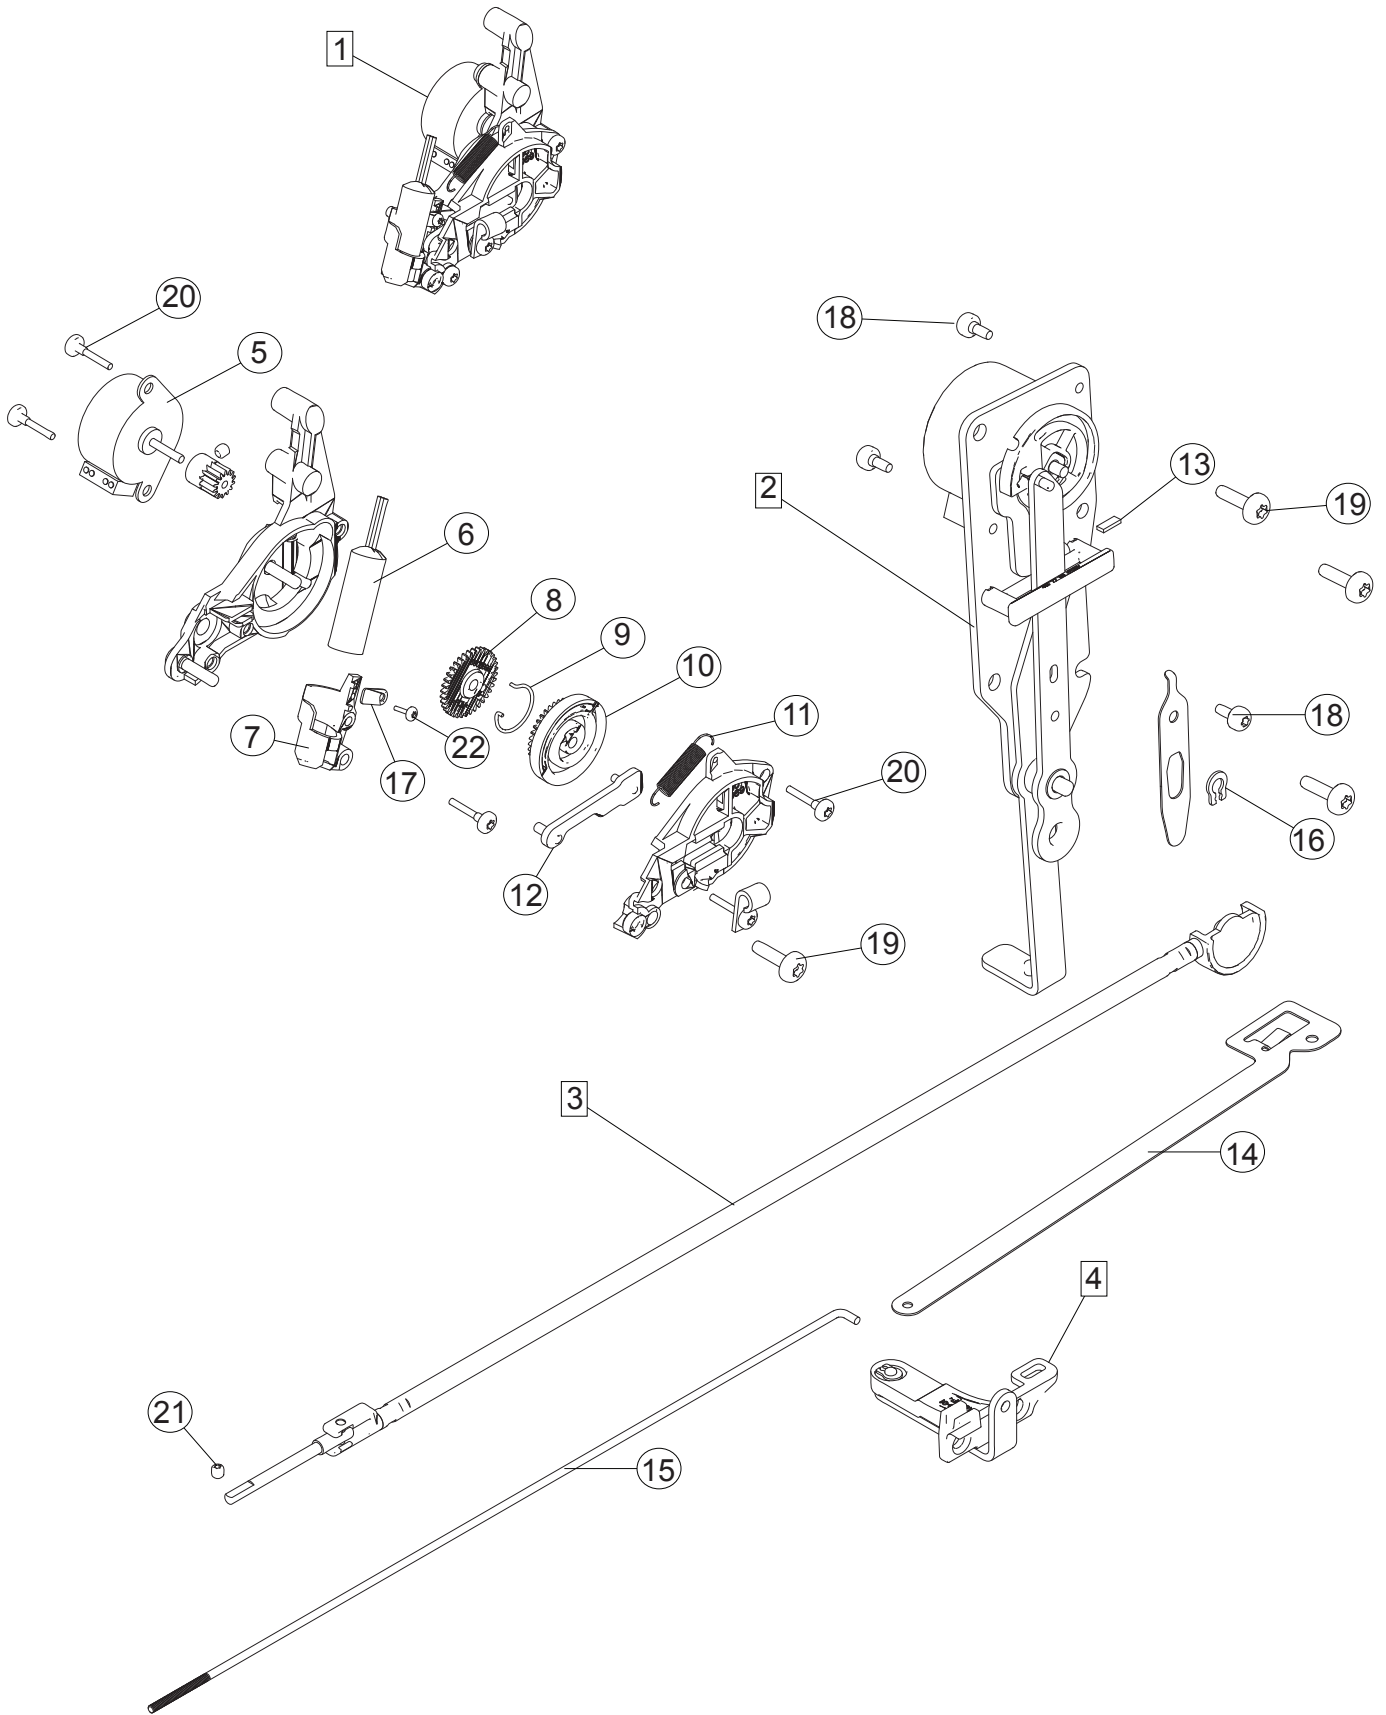

K

1	68011929	Laser Module Cpl
2	413060001	Side Feed Feed Dog Drop Cpl
3	68004953	Pull Rod Side Feeder Cpl
4	413034501	Linkage Feed Dog Drop Cpl
5		
6	68011990	Laser unit
7	68011937	Holder Unit
8		
9		
10		
11	68004980	Spring
12		
13	412796601	Buffer
14	68005033	Transmission Linkage
15	68005034	Pull Wire
16	735613640	Compression Ring Ø4
17	68011987	Plate , locking
18	412056004	Screw TT M3x6
19	412056006	Screw TT M4x12
20	411966803	Screw PT 3x12 FZB
21	411968703	Screw Flat M3x3 Torx
22	411966823	Screw PT 1,8x5 FZB