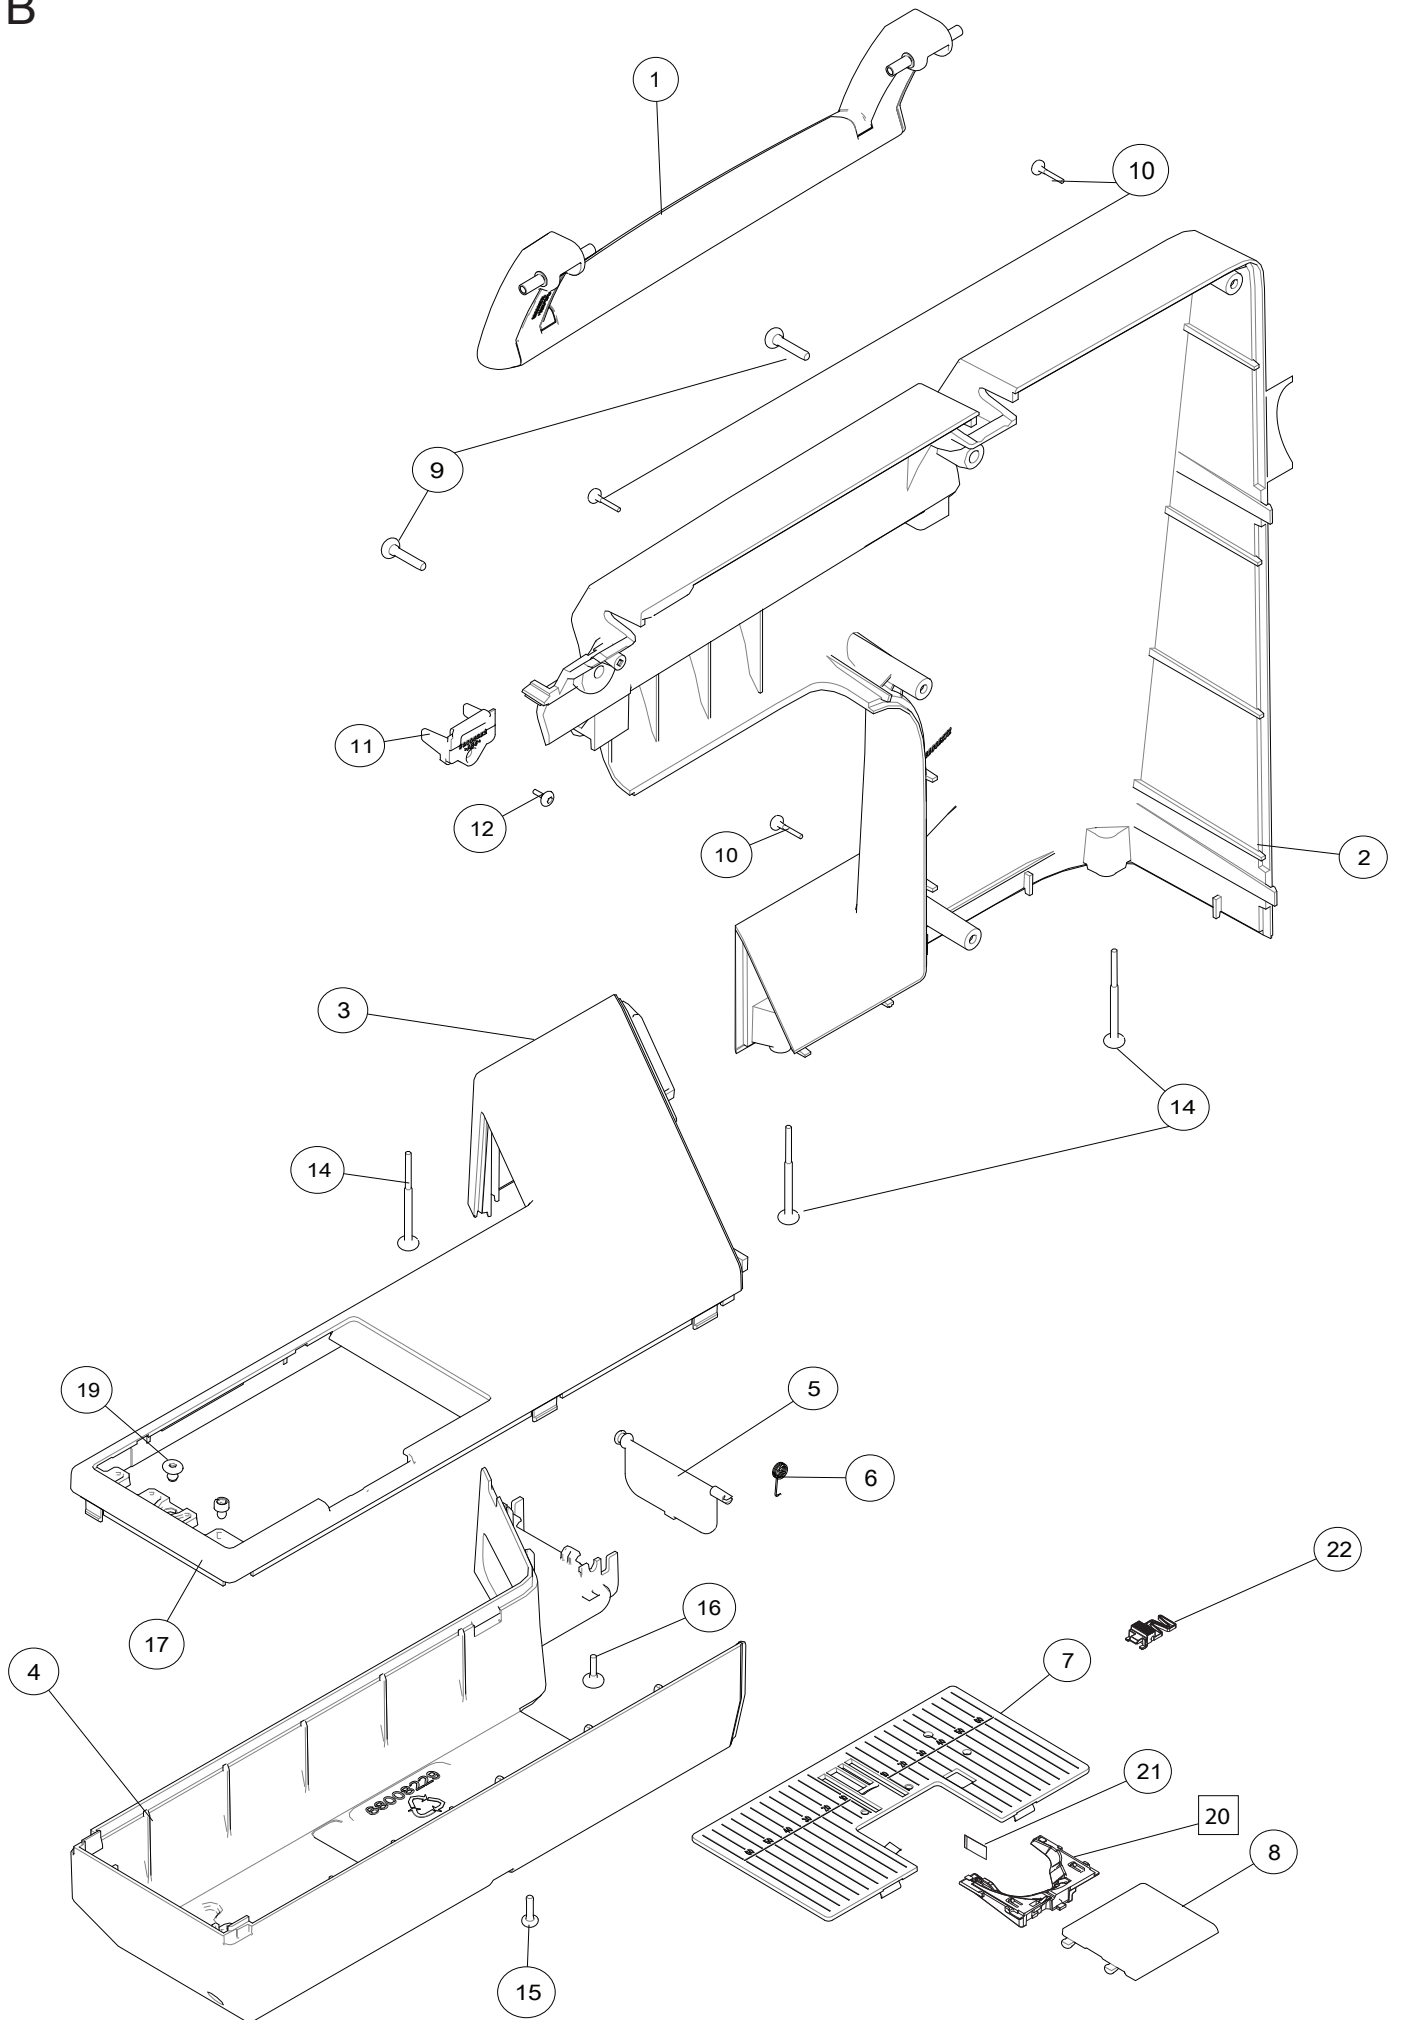

B

1	68017010	Handle Cpl
2	68012005	Cover Rear Base
3	68012413	Cover Free Arm Upper
4	68008229	Cover Free Arm Lower
5	68008227	Lid
6	413068601	Torsion Spring
7	68008712	Stitch Plate Cpl
8	68003968	Bobbin Cover
9	412056007	Screw TT M4x16
10	411966803	Screw PT 3x12 FZB
11	68009683	Cover handle
12	411966828	Screw PT 3x6 FZB
14	411966812	Screw PT 4x40 FZB
15	412056010	Screw TT M3x10
16	412056006	Screw TT M4x12 TORX
17	68008210	Guide Pin
19	412287903	Screw M4x5
20	68005144	Retainer Cpl
21	412423701	Thread Cutter
22	68008219	Button