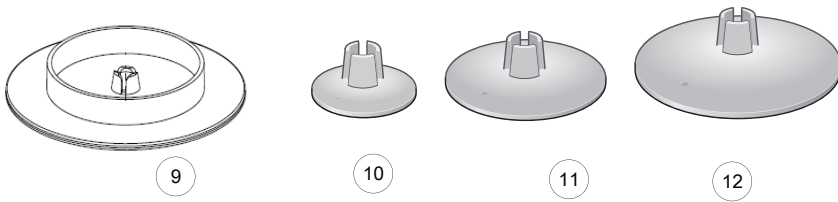

O

		TOOLS		
1				
2	412397701	Thread Net 15x100		
3	68001933	Multi Tool Cpl	35	6310260018000 Spacer
4	401539901	Seam Ripper	36	6111160002000 Feeler gauge 2.5
5	413190401	Brush	37	413102201 Needle clamp
6	412411101	Ruler, Dual Feed, Right		
6	412415101	Ruler, Dual Feed, Left		
7	68016045	Bobbin Blue		
8	416486001	Spool Cone		
9	68000130	Spool Holder		
10	413051601	Spool Holder 22 mm		
11	413051602	Spool Holder 35 mm		
12	413051603	Spool Holder 45 mm		
13				
14	413105601	Clearance Plate		
15	620098796	Needle Box 5 Needles, Inspira		
16	68011543	Blind Hem Foot D		
17	68011495	Edging Presser Foot J		
18	68011571	Buttonhole Presser Foot C		
19	68012795	¼" Piecing Foot		
20	68011500	Smooth Glide Foot H		
21	68011895	Zipper Presser Foot E		
22	68012404	Glide Sole, Buttonhole Foot		
23	412849801	Embroidery Foot R CPL		
24				
25	68009000	A-foot 9mm		
27	68011655	Buttonhole Sensor Foot		
28	68011502	Presser foot Side Motion		
29	68011913	Presser Foot B		
30		Set of Clips		
31	412610701	Felt Pad		
32	68002097	Zipper Bag