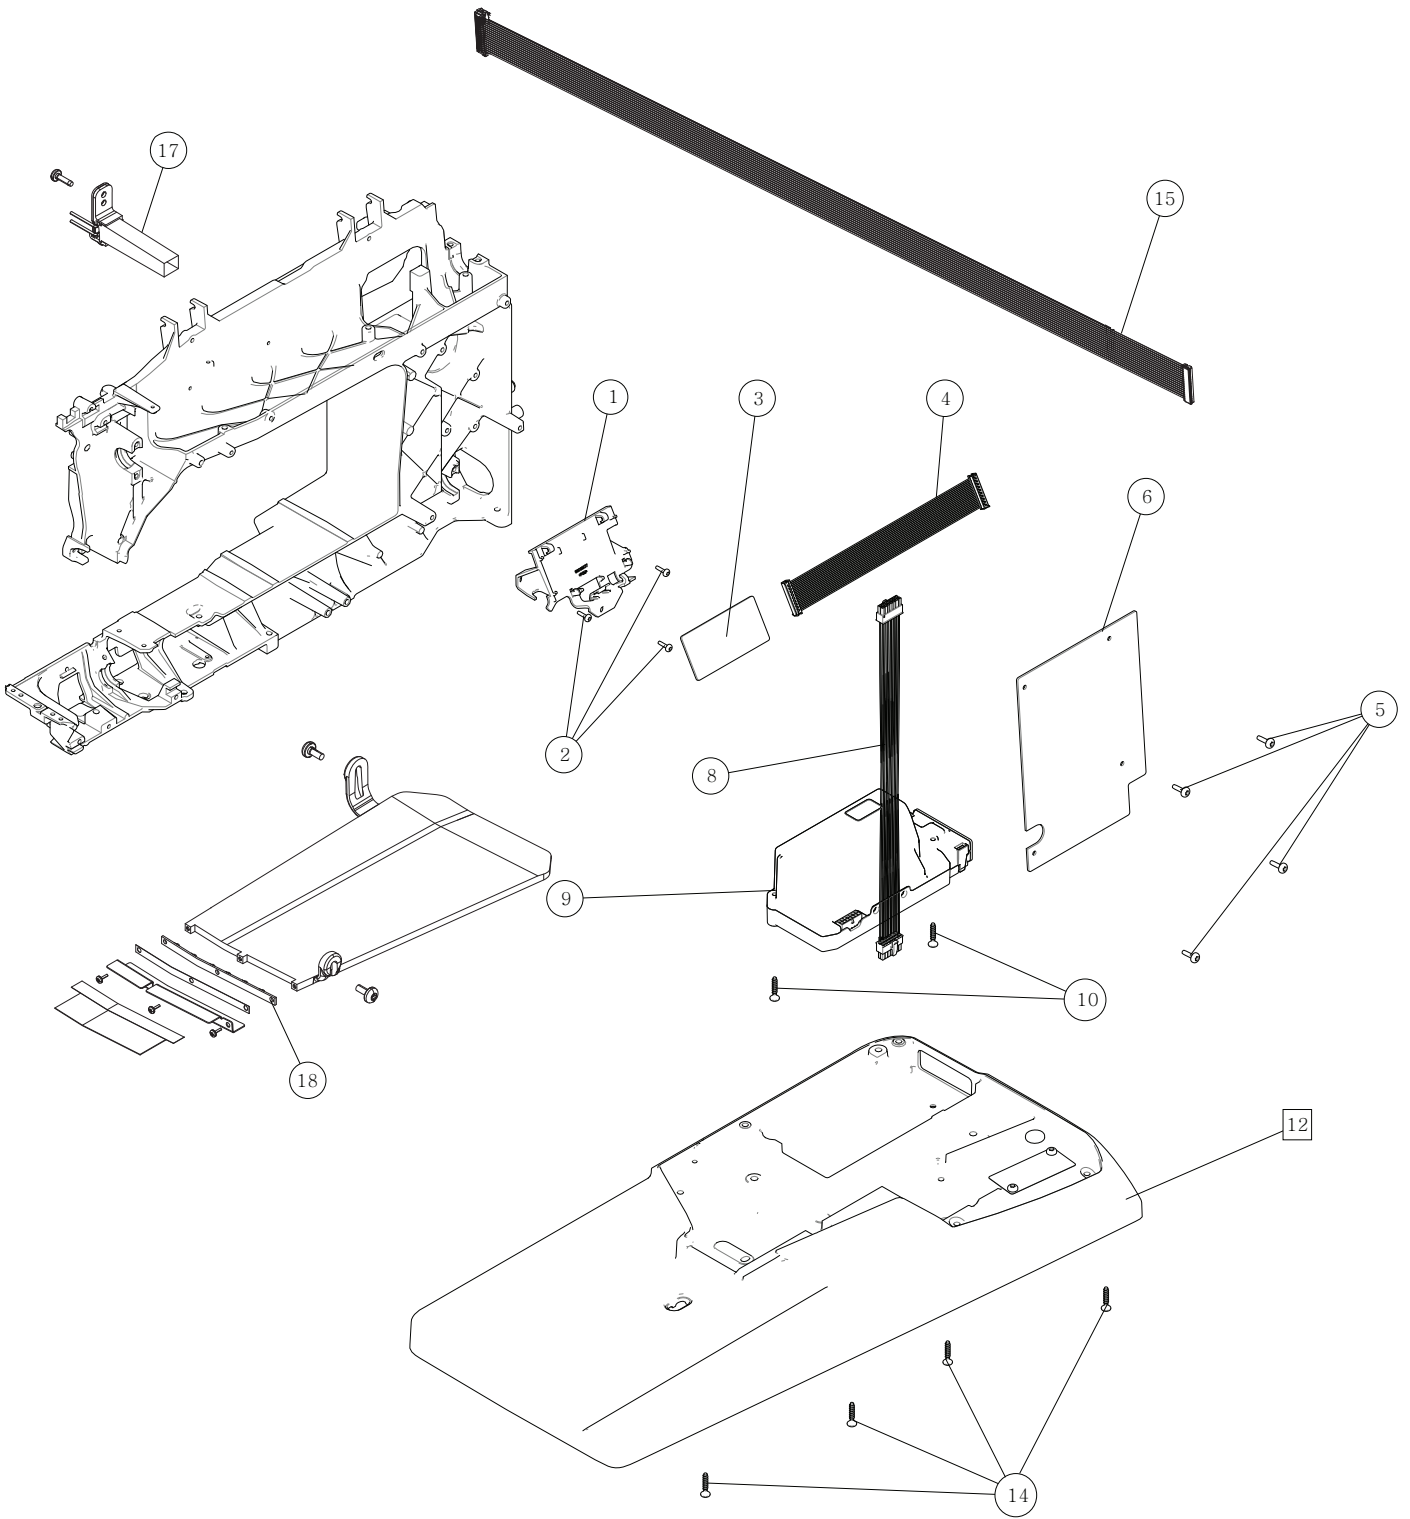

E

1	68001877	Connector Board Holder
2	412056010	Screw TT M3x10
3	68001644	Right Connector Board Cpl
4	68009758	Cable Assembly
5	412056006	Screw TT M4x12
6	68003293	Base Board
8	68009759	Cable Assembly Pwsupply-Base board
9	68012563	Power Supply Unit
10	411967105	Screw PT FS 40*20 FZB
11		
12	68016797	Base Plate Cpl
13		
14	68018123	Screw TT M5x30
16	68009755	Cable assy Base board -Sewing head
17	68009767	Light Guide Cpl
18	68009772	Light Guide C Cpl