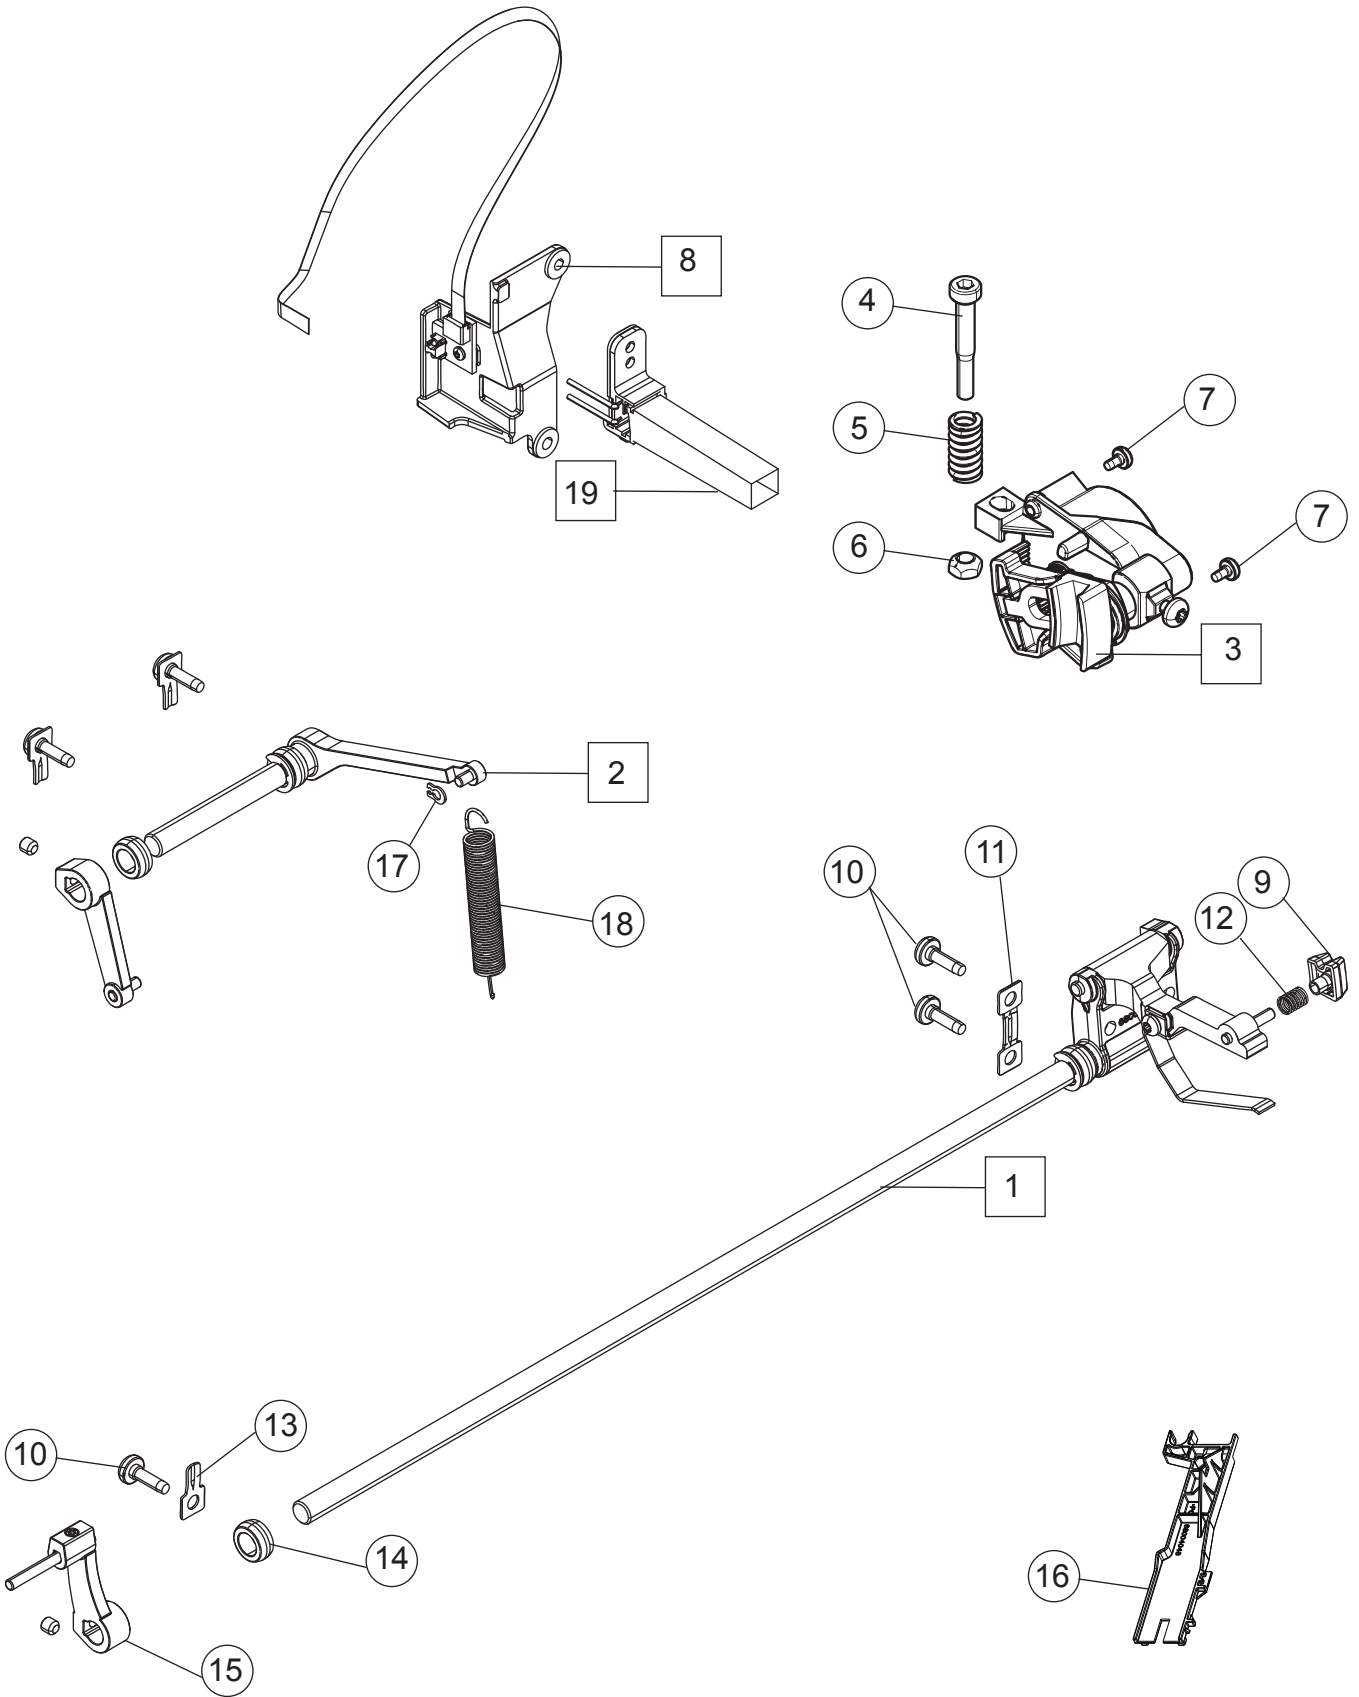

F

1	68008758	Pretension Cpl
2	412211406	Screw M3x14 TORX
3	68004948	Thread Tension Unit Cpl.
4	68004946	Stepping Motor
6	411966828	Screw PT 3x6 FZB
8	412056010	Screw TT M3x10
10	411968703	Screw Flat M3x3 Torx
11	68009475	Gear
12	68003616	Shaft Thread Tension
13	68003535	Calibration Sensor TF Cpl
16	68005172	Disk Outer Thread Tension
17	68005173	Disk Center Thread Tension
18	413113201	Pin
19	68003621	Nut
20	412056006	Screw TT M4x12
21	68003623	Clamp
22	411966801	Screw PT 3x7,5 FZB
23	9303311855000	Screw 3x8

1	68012501	Shield Unit Cpl
2	68003132	Stepping Motor
3	412056011	Screw TT M3x5
4	68005160	Sealing Shield
5	413314901	Screw PT 3x10
6	413055501	Tension Spring
7	68004539	Guide Spring
8	68012503	Rocker Cpl
9	412211404	Screw M3x10
10	735612440	Compression Ring Ø3x0.6
11	68015500	Shaft
12	735310620	E-Clip 2.3x0.6
13	68000109	Thread Guide
14	411967501	Washer 3x6x0,2
15	1230508425000	Washer
16	413273701	Wave Spring Washer
17	413055301	Lever Thread Portioning

# H

1	68005064	Feeding Length IDF Cpl
2	68004742	IDF Height Feeding Cpl
3	68007017	Guide Unit IDF
4	68005004	Screw Balance Adjustment
5	412963601	Spring
6	68005005	Nut Balance Adjustment
7	412056011	Screw TT M3x5
8	68000053	IDF Sensor Cpl
9	68001955	Block Guide IDF
10	412056006	Screw TT M4x12
11	68003274	Clamp
12	68008681	Compressor Spring
13	413042901	Clamp IDF
14	413042601	Bearing IDF
15	68000036	Front Crank Cpl
16	68011875	Top feed Adjustment Tool HV
17	735612440	Compression Rings Ø 3
18	68003037	Spring
19	68009767	Light Guide Cpl