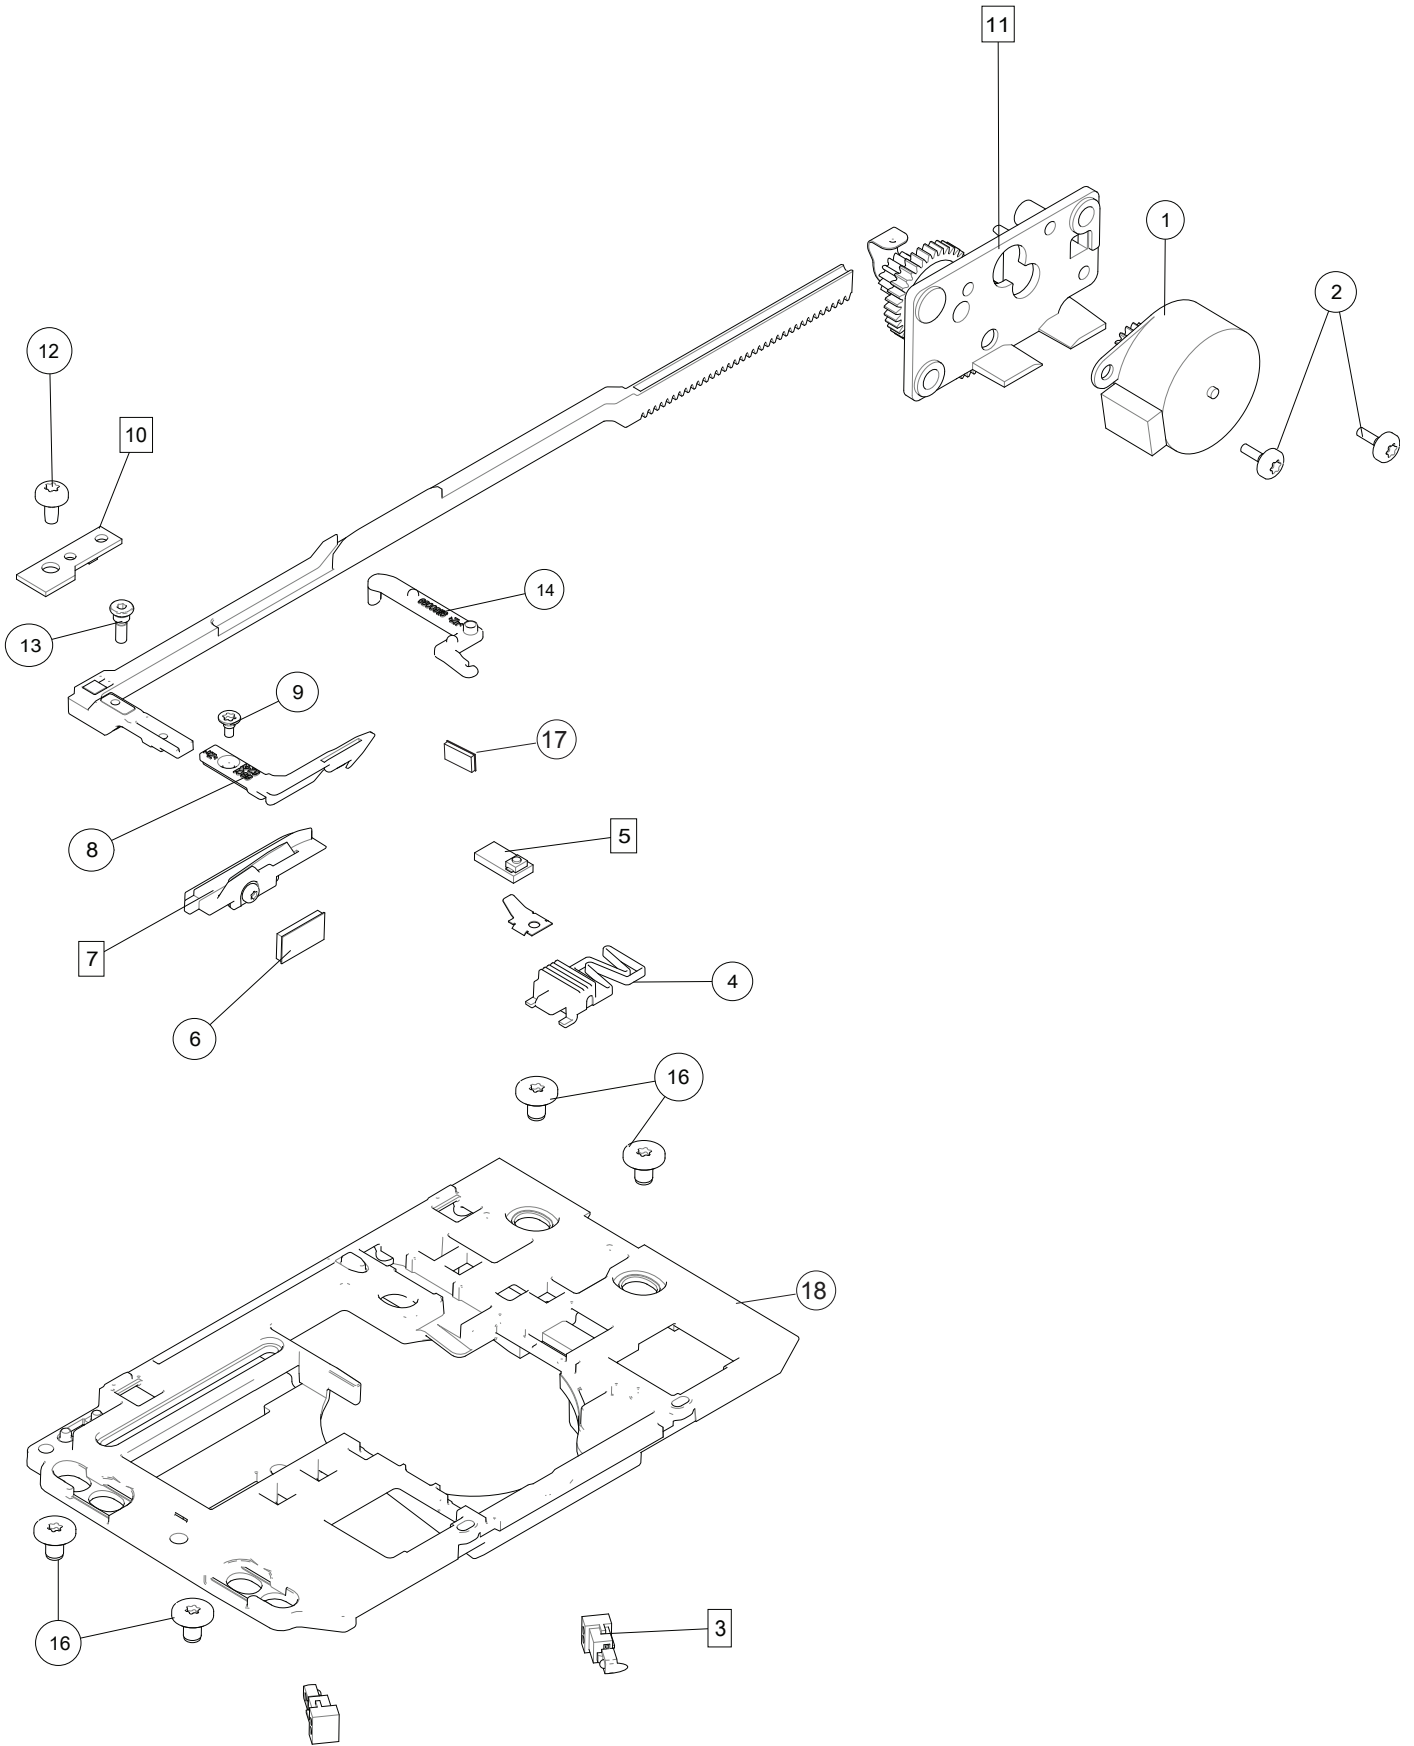

J

1	413004601	Stepping Motor
2	411966828	Screw PT 30x6 FZB Torx
3	68012606	Cable Assembly Bobbin Sensor
4	68008219	Button
5	68012605	Stitch Plate Sensor
6	68002750	Cutter Thread Brake
7	68005146	Knife Holder cpl
8	68016241	Fetcher
9	412280501	Screw M2x5 FZB
10	68008157	Cut Sensor Cpl
11	68016200	Cut Motor Cpl
12	412056011	Screw TT M3x5
13	68008759	Guide Pin
14	68009116	Fetcher Upper Thread
16	412287903	Screw M4x5
17	68002750	Brush Pile Seal
18	68008746	Hook Cover