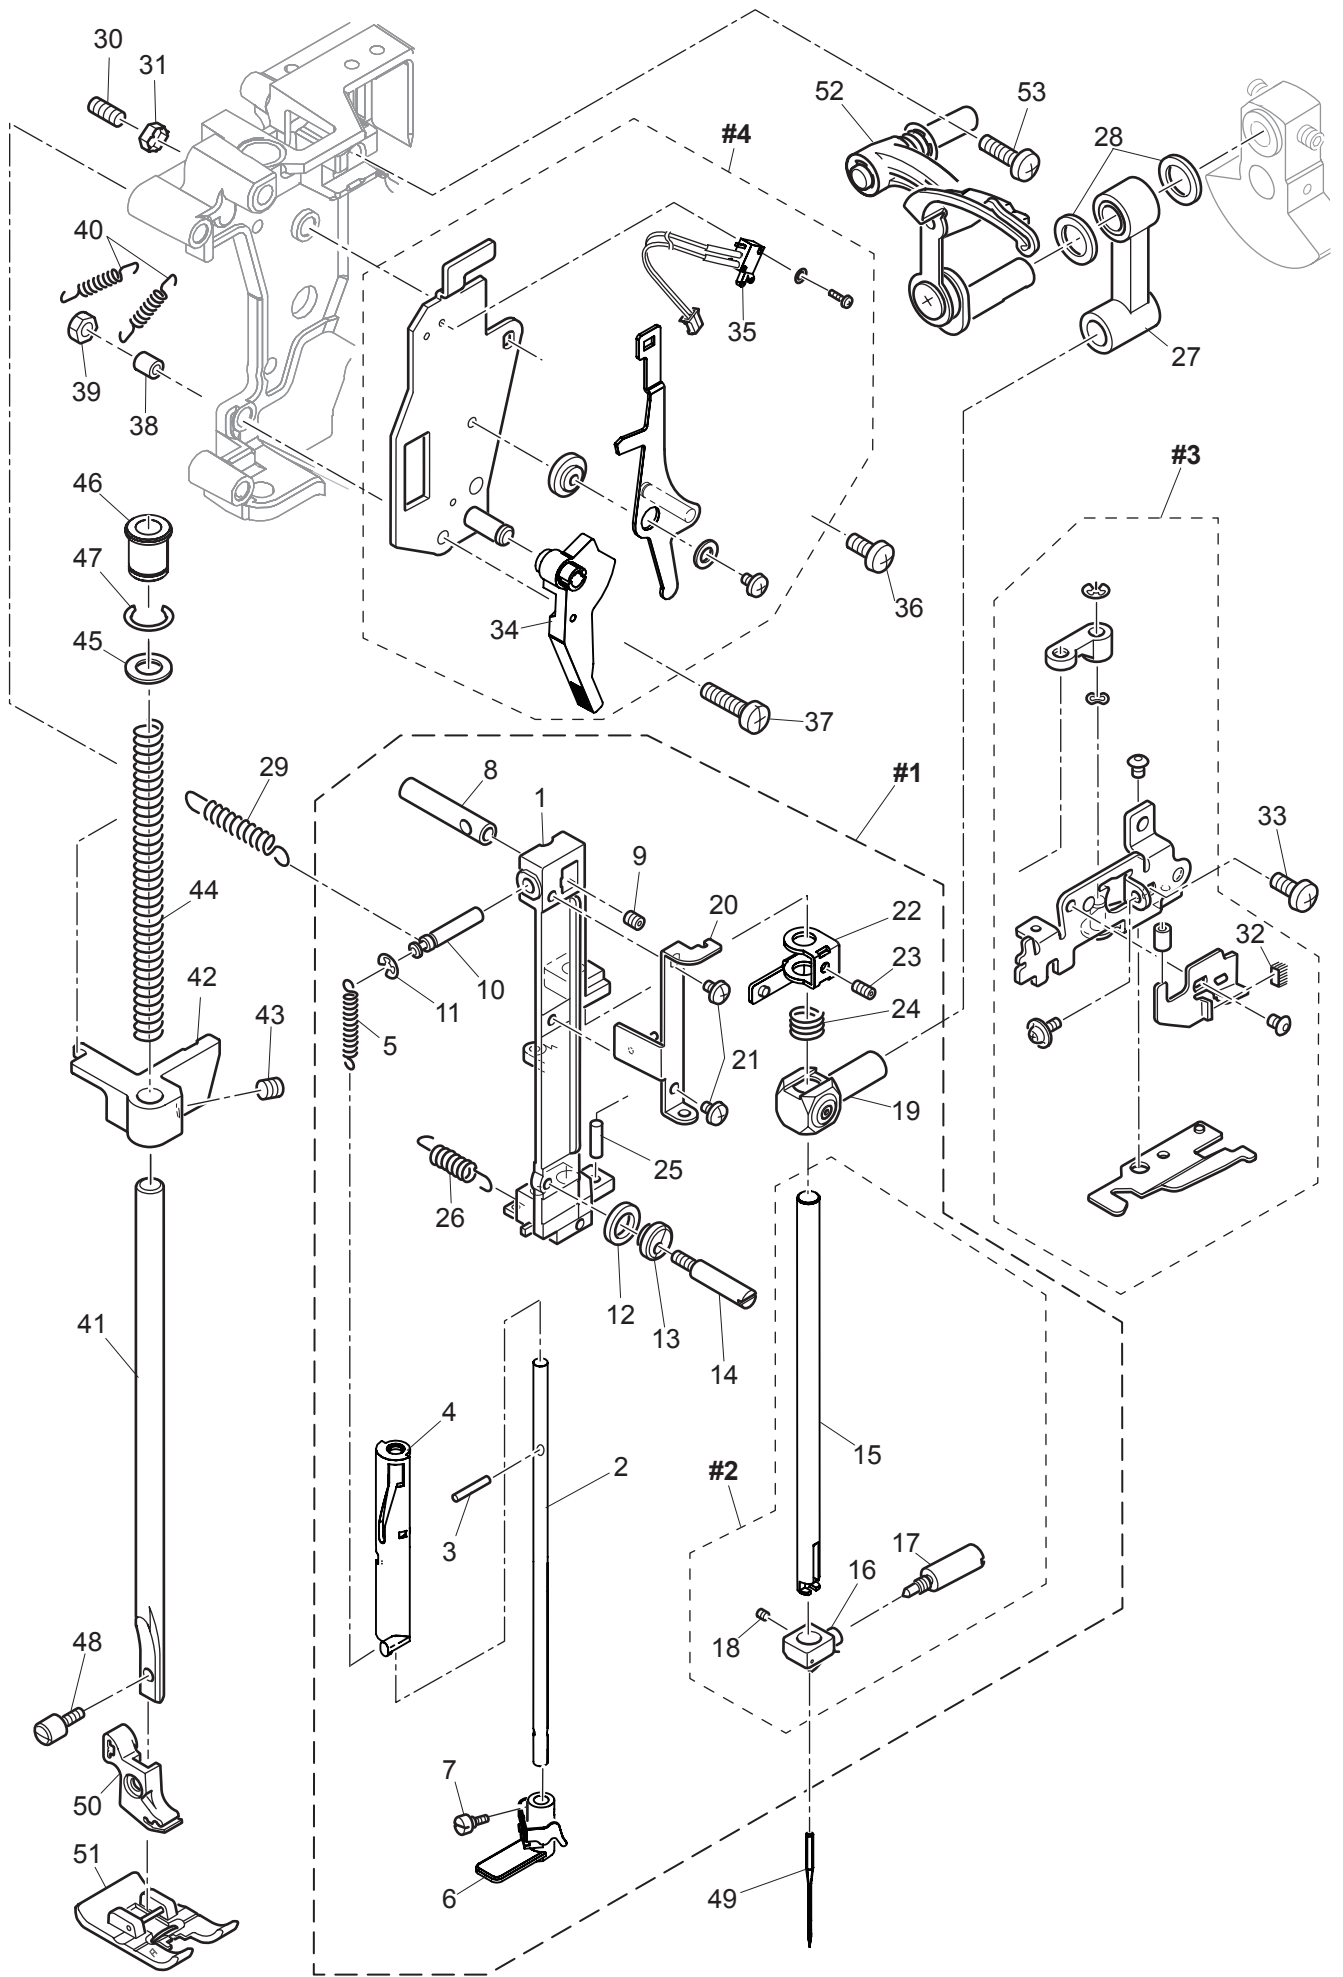

# C

---

No.	Part No.	Description
#1	68002944	Unit Cover Assy.
#2	68003072	Thread Tension Cover Assy.
4	68002945	Needle Bar Bobbin Winder Thread Guide Wire
5	68003073	Membrane Switch (Main)
6	68003074	Membrane Switch (L.C.D)
7	68003075	Function Circuit Board Assy.
8	68003076	Harness
11	68001576	LED Board Assy.(A)
19	68002950	Thread Guide
20	68001545	Spool Pin
25	412423701	Thread Cutter

---

No.	Part No.	Description
#1	68003077	Thread Tension Regulator Unit
3	68001586	Thread Tension Disc
19	416396101	Thread Check Spring

# E

---

No.	Part No.	Description
#1	68001661	Needle Bar Guide Assy.
#2	68001686	Needle Bar Assy.
#3	68002953	Z Link Bracket Unit
#4	68002778	Presser Foot Lifter Bracket Unit
6	68001677	Threader Hook Assy.
16	68002629	Needle Clamp Assy.
17	68002630	Needle Clamp Screw
27	68001706	Needle Bar Clank Rod Assy.
34	68001725	Presser Foot Lifter
35	68001730	Presser Foot Switch Assy.
41	68001733	Presser Bar
42	68002688	Presser Bar Guide Bracket
46	68001737	Presser Bar Bush
48	68002497	Presser Foot Screw
50	68002954	Presser Foot Holder
51	412764001	Standard Foot
52	68001743	Thread Take-Up Lever Assy.

# F

---

No.	Part No.	Description
#1	68001341	Belt Tension Assy
1	68002605	Upper Shaft Assy.
6	68001199	Upper Shaft Timing Pulley
7	416400401	Spring Pin
8	68001234	STS Slit
9	68001326	Spring Pin
10	68001328	Clutch Change Collar
11	68001331	Clutch Change Spring
12	68001333	Belt Wheel
14	416400501	Spring Pin
15	68002956	Hand Wheel
16	416400301	Timing Belt (Upper Shaft)
17	68001340	Timing Belt (Motor)