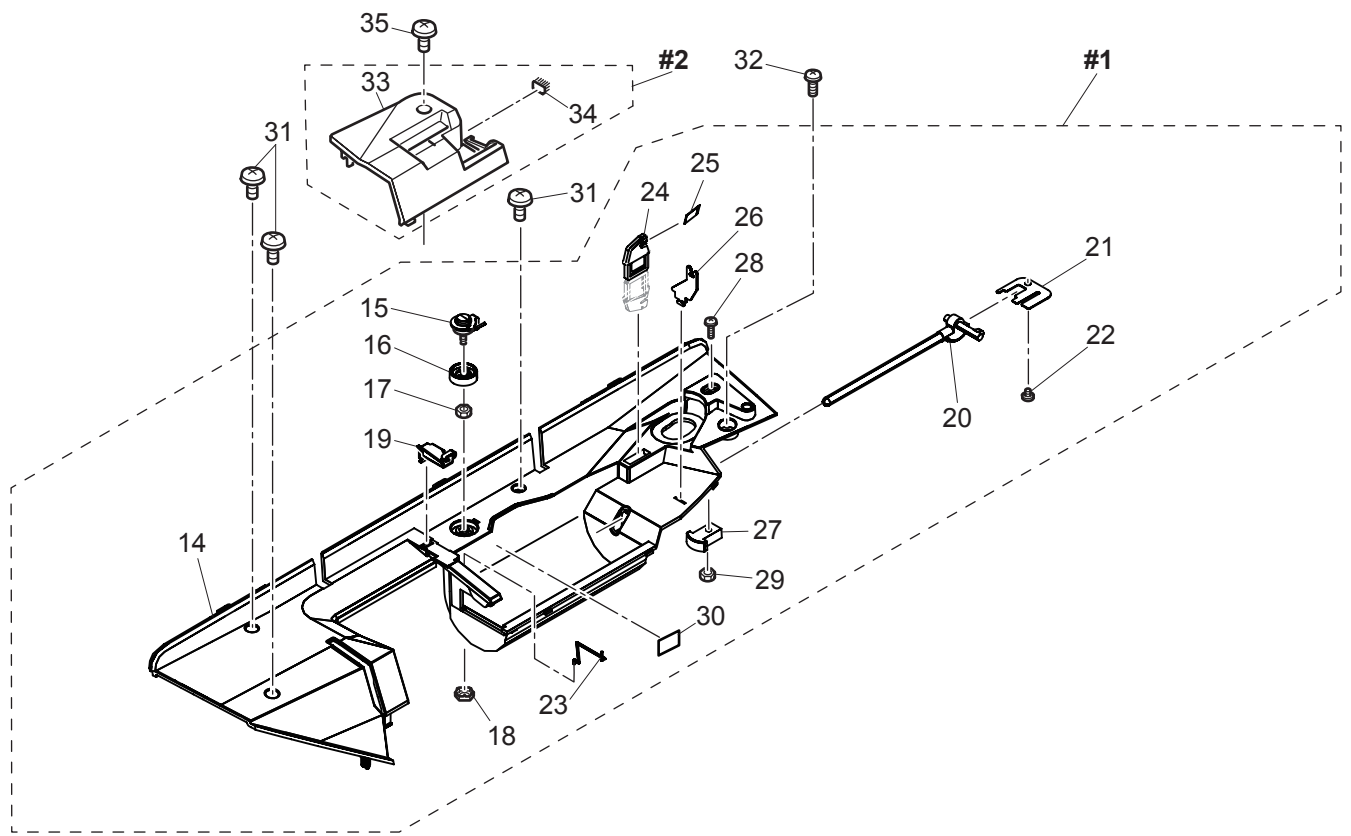

C

No.	Part No.	Description
#1	68002944	Unit Cover Assy.
#2	68003072	Thread Tension Cover Assy.
4	68002945	Needle Bar Bobbin Winder Thread Guide Wire
5	68003073	Membrane Switch (Main)
6	68003074	Membrane Switch (L.C.D)
7	68003075	Function Circuit Board Assy.
8	68003076	Harness
11	68001576	LED Board Assy.(A)
19	68002950	Thread Guide
20	68001545	Spool Pin
25	412423701	Thread Cutter