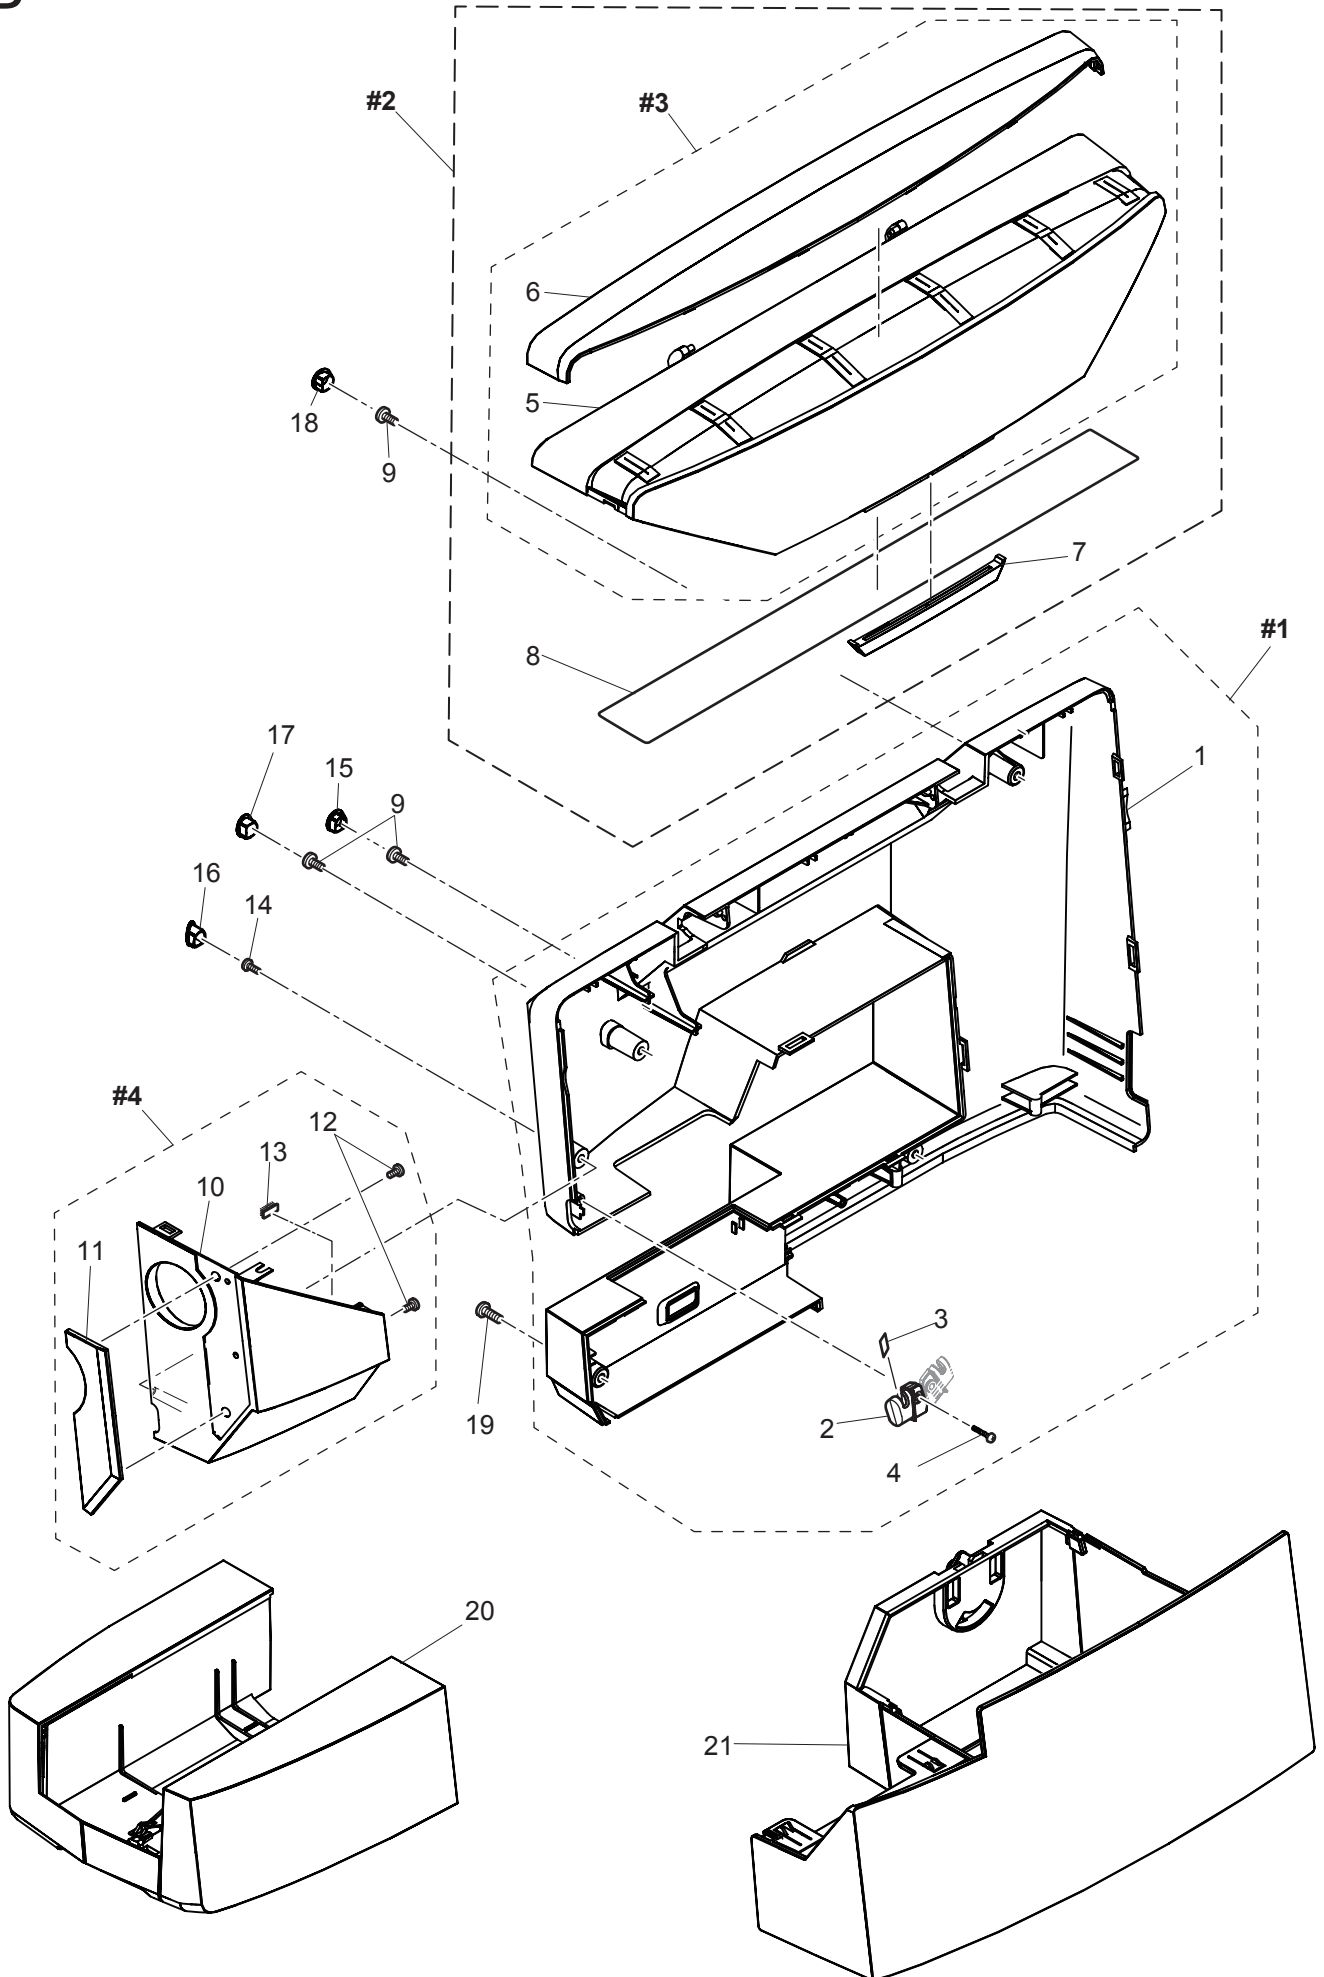

# Designer Jade 20

---

No.	Part No.	Description
-----	----------	-------------

A

#1	68002914	Base Assy.
#2	68002915	Handle Assy.

# B

<u>No.</u>	<u>Part No.</u>	<u>Description</u>
#1	68003064	Rear Cover Assy.
#2	68003068	Flap Unit
#4	68002933	Face Plate Assy.
2	68002935	Thread Cutter Cover
3	412423701	Thread Cutter
15	68002936	Screw Cap A
16	68002937	Screw Cap B
17	68002938	Screw Cap C
18	68002940	Screw Cap D
20	68002942	Extension Table Assy.
21	68002943	Storage Box Assy.

# C

---

No.	Part No.	Description
#1	68002944	Unit Cover Assy.
#2	68003072	Thread Tension Cover Assy.
4	68002945	Needle Bar Bobbin Winder Thread Guide Wire
5	68003073	Membrane Switch (Main)
6	68003074	Membrane Switch (L.C.D)
7	68003075	Function Circuit Board Assy.
8	68003076	Harness
11	68001576	LED Board Assy.(A)
19	68002950	Thread Guide
20	68001545	Spool Pin
25	412423701	Thread Cutter

---

No.	Part No.	Description
#1	68003077	Thread Tension Regulator Unit
3	68001586	Thread Tension Disc
19	416396101	Thread Check Spring