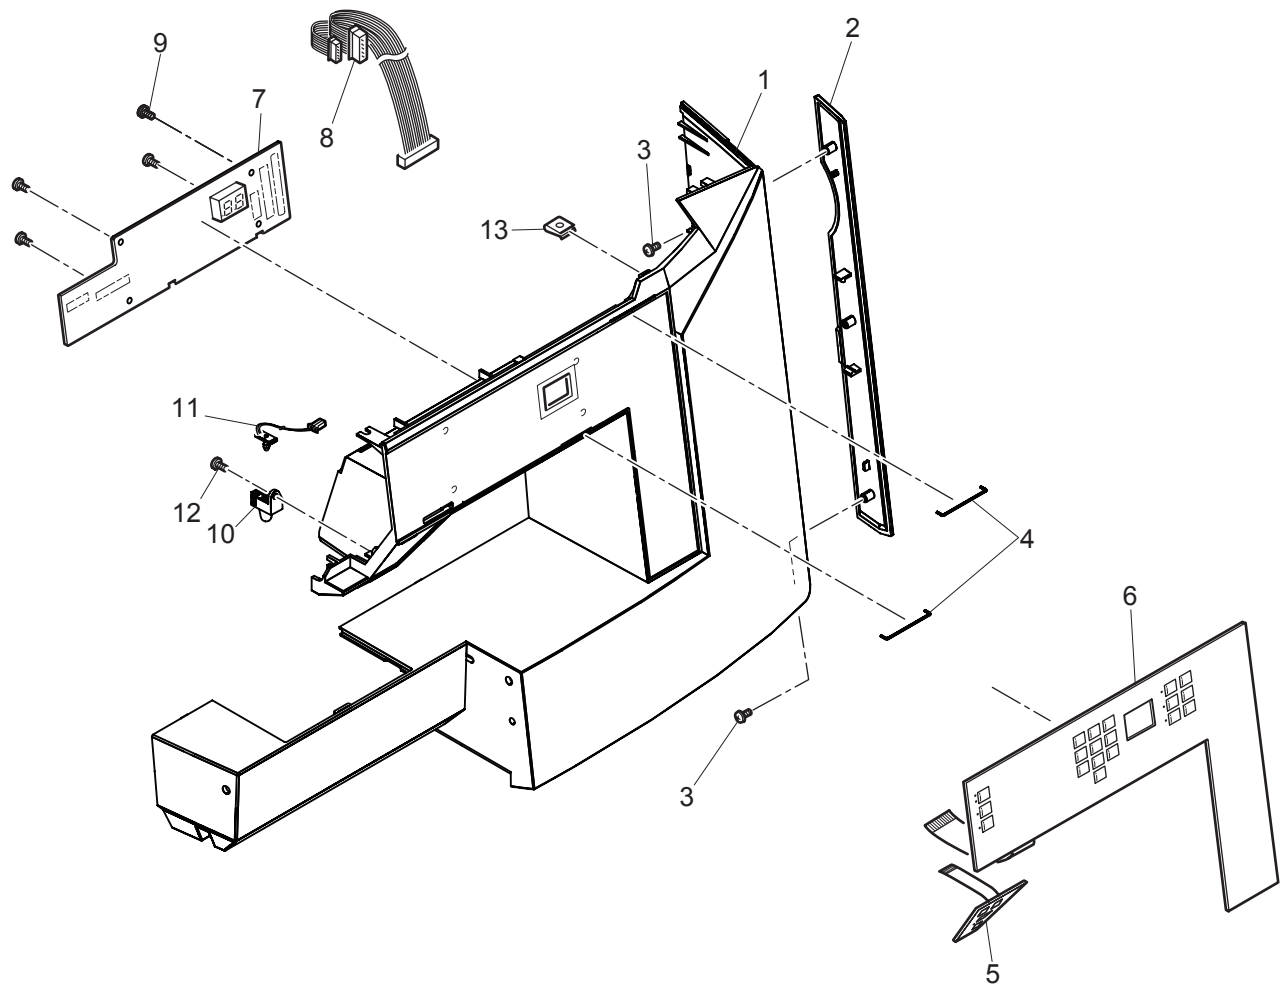

C

No.	Part No.	Description
#1	68002944	Unit Cover Assy.
#2	68003072	Thread Tension Cover Assy.
4	68002945	Needle Bar Bobbin Winder Thread Guide Wire
5	68003073	Membrane Switch (Main)
6	68003074	Membrane Switch (L.C.D)
7	68003075	Function Circuit Board Assy.
8	68003076	Harness
11	68001576	LED Board Assy.(A)
19	68002950	Thread Guide
20	68001545	Spool Pin
25	412423701	Thread Cutter