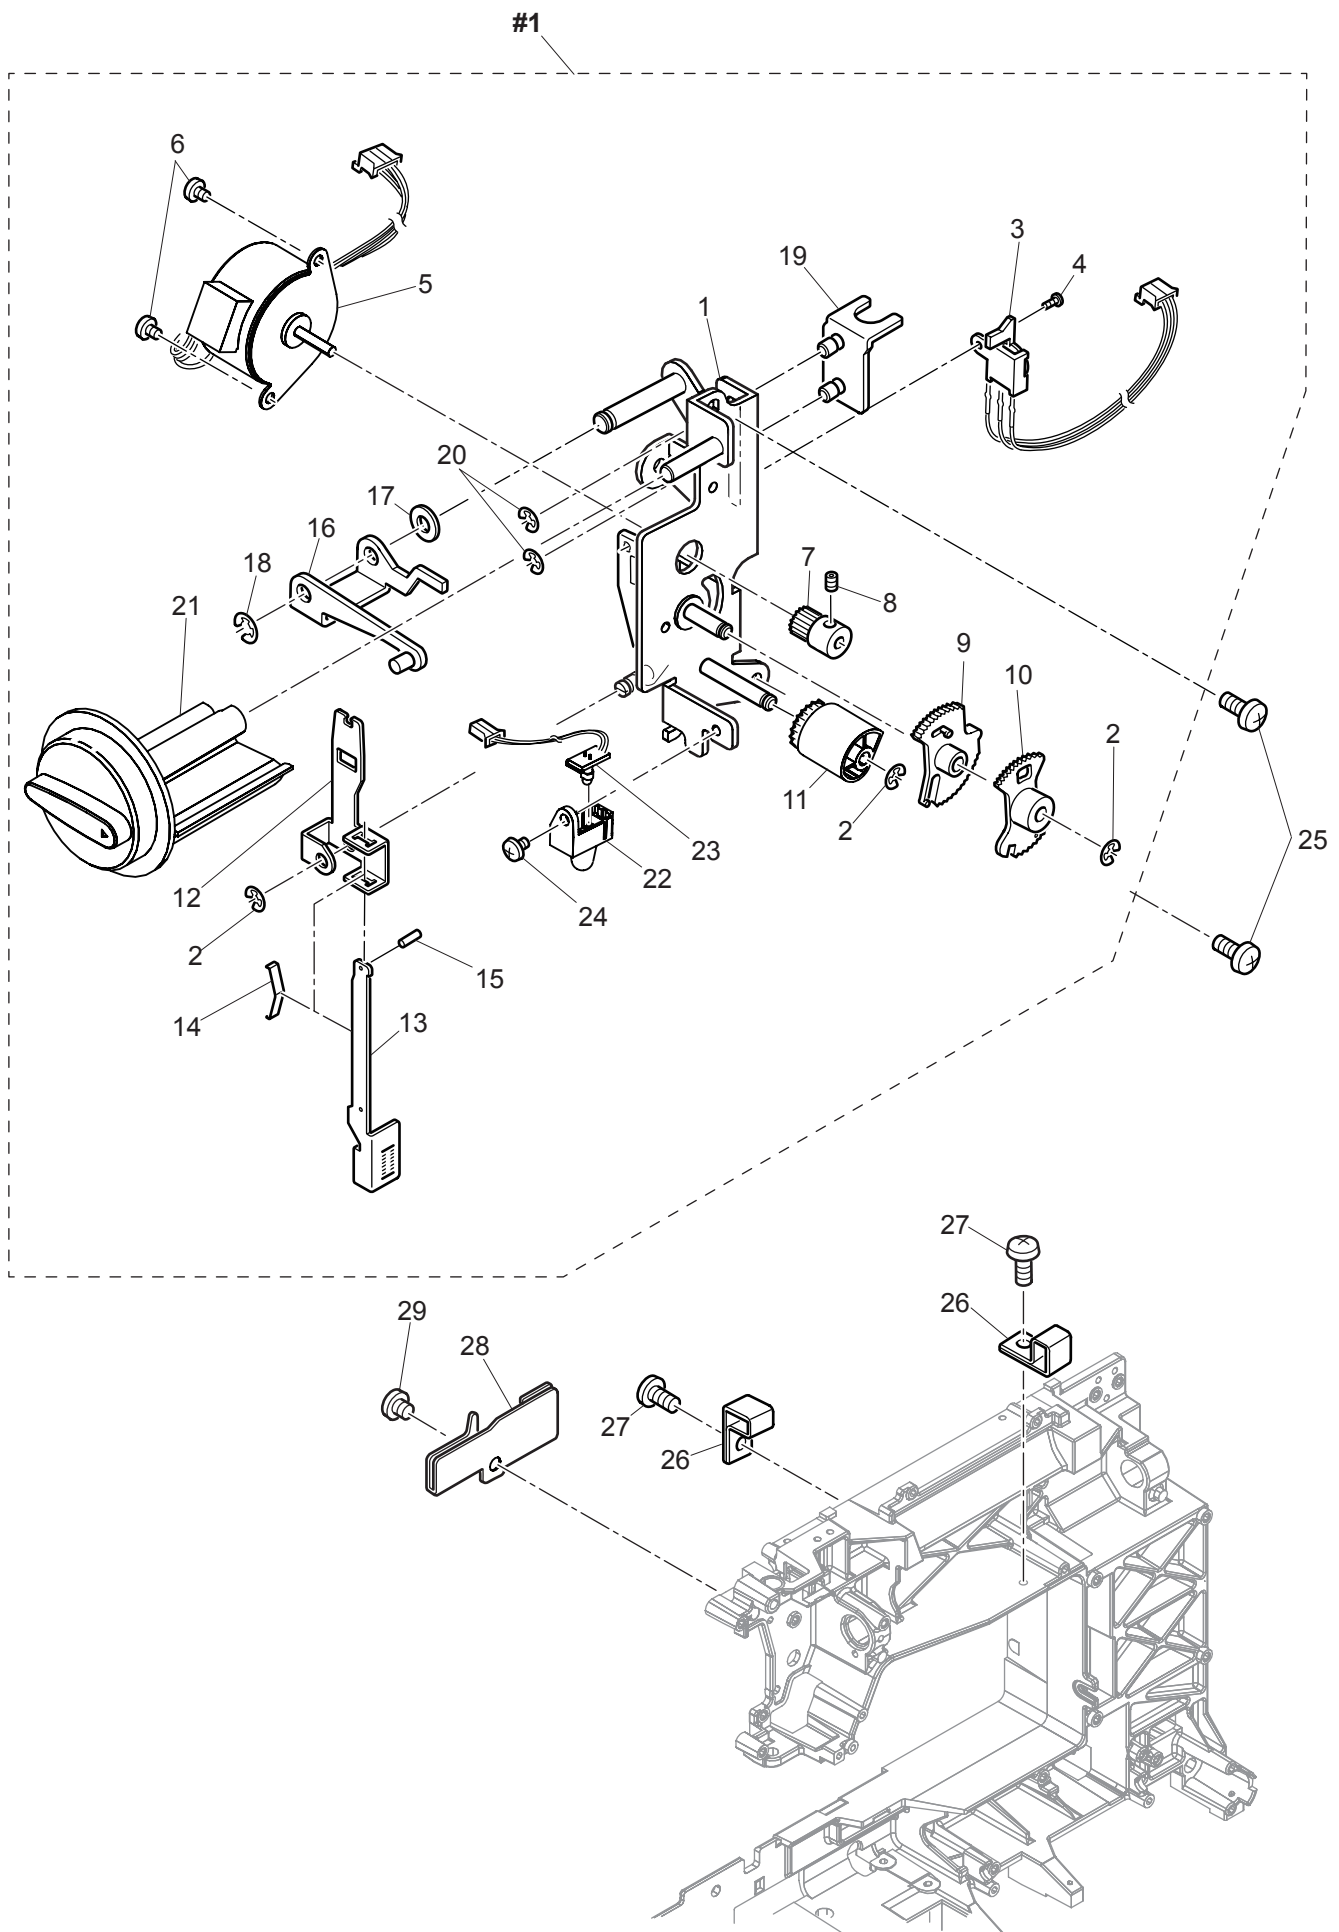

# E

---

No.	Part No.	Description
#1	68001661	Needle Bar Guide Assy.
#2	68001686	Needle Bar Assy.
#3	68002953	Z Link Bracket Unit
#4	68002778	Presser Foot Lifter Bracket Unit
6	68001677	Threader Hook Assy.
16	68002629	Needle Clamp Assy.
17	68002630	Needle Clamp Screw
27	68001706	Needle Bar Clank Rod Assy.
34	68001725	Presser Foot Lifter
35	68001730	Presser Foot Switch Assy.
41	68001733	Presser Bar
42	68002688	Presser Bar Guide Bracket
46	68001737	Presser Bar Bush
48	68002497	Presser Foot Screw
50	68002954	Presser Foot Holder
51	412764001	Standard Foot
52	68001743	Thread Take-Up Lever Assy.

# F

---

No.	Part No.	Description
#1	68001341	Belt Tension Assy
1	68002605	Upper Shaft Assy.
6	68001199	Upper Shaft Timing Pulley
7	416400401	Spring Pin
8	68001234	STS Slit
9	68001326	Spring Pin
10	68001328	Clutch Change Collar
11	68001331	Clutch Change Spring
12	68001333	Belt Wheel
14	416400501	Spring Pin
15	68002956	Hand Wheel
16	416400301	Timing Belt (Upper Shaft)
17	68001340	Timing Belt (Motor)

# G

---

No.	Part No.	Description
#1	68001347	Bobbin Winder Assy.
#2	68002957	Needle Plate Assy.
2	68001351	Rubber Ring
5	68001355	Bobbin Winder Switch Assy.
11	412423701	Thread Cutter
22	68001385	Bobbin Cover Plate
23	68002499	Bobbin Holder Assy.
24	68001389	Bobbin

# H

No.	Part No.	Description
#1	68001452	Feed Rocking Assy.
#2	68002959	Feed Assy.
#3	68001467	Hook Race Unit

---

No.	Part No.	Description
#1	68001499	F Pulse Motor Assy.
#2	68001527	Lower Shaft Assy.
#3	68001659	Bobbin Holder Stopper Assy.