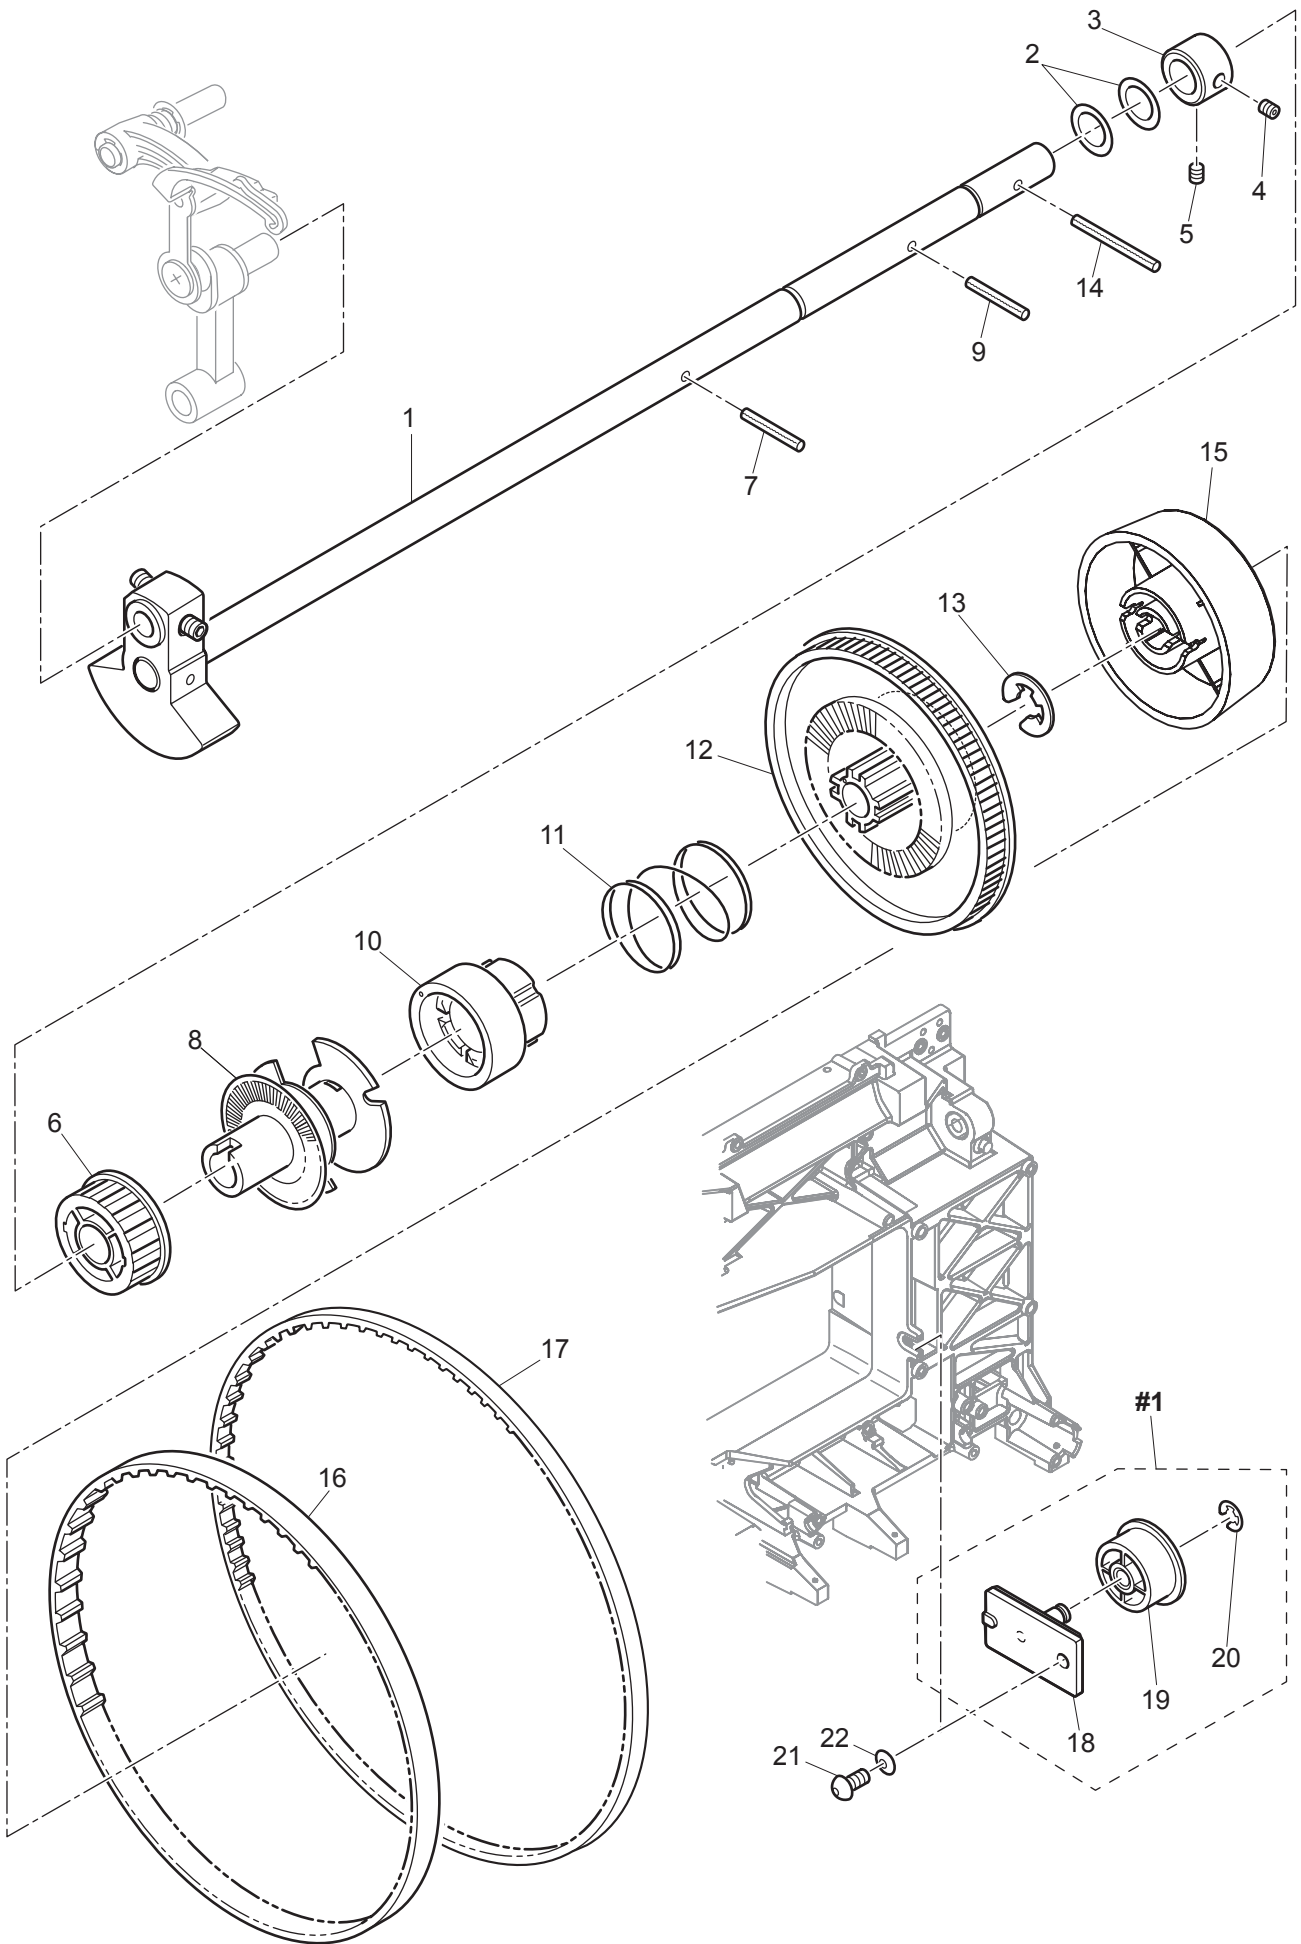

# C

---

No.	Part No.	Description
#1	68002944	Unit Cover Assy.
#2	68003072	Thread Tension Cover Assy.
4	68002945	Needle Bar Bobbin Winder Thread Guide Wire
5	68003073	Membrane Switch (Main)
6	68003074	Membrane Switch (L.C.D)
7	68003075	Function Circuit Board Assy.
8	68003076	Harness
11	68001576	LED Board Assy.(A)
19	68002950	Thread Guide
20	68001545	Spool Pin
25	412423701	Thread Cutter

---

No.	Part No.	Description
#1	68003077	Thread Tension Regulator Unit
3	68001586	Thread Tension Disc
19	416396101	Thread Check Spring

# E

---

No.	Part No.	Description
#1	68001661	Needle Bar Guide Assy.
#2	68001686	Needle Bar Assy.
#3	68002953	Z Link Bracket Unit
#4	68002778	Presser Foot Lifter Bracket Unit
6	68001677	Threader Hook Assy.
16	68002629	Needle Clamp Assy.
17	68002630	Needle Clamp Screw
27	68001706	Needle Bar Clank Rod Assy.
34	68001725	Presser Foot Lifter
35	68001730	Presser Foot Switch Assy.
41	68001733	Presser Bar
42	68002688	Presser Bar Guide Bracket
46	68001737	Presser Bar Bush
48	68002497	Presser Foot Screw
50	68002954	Presser Foot Holder
51	412764001	Standard Foot
52	68001743	Thread Take-Up Lever Assy.

# F

---

No.	Part No.	Description
#1	68001341	Belt Tension Assy
1	68002605	Upper Shaft Assy.
6	68001199	Upper Shaft Timing Pulley
7	416400401	Spring Pin
8	68001234	STS Slit
9	68001326	Spring Pin
10	68001328	Clutch Change Collar
11	68001331	Clutch Change Spring
12	68001333	Belt Wheel
14	416400501	Spring Pin
15	68002956	Hand Wheel
16	416400301	Timing Belt (Upper Shaft)
17	68001340	Timing Belt (Motor)