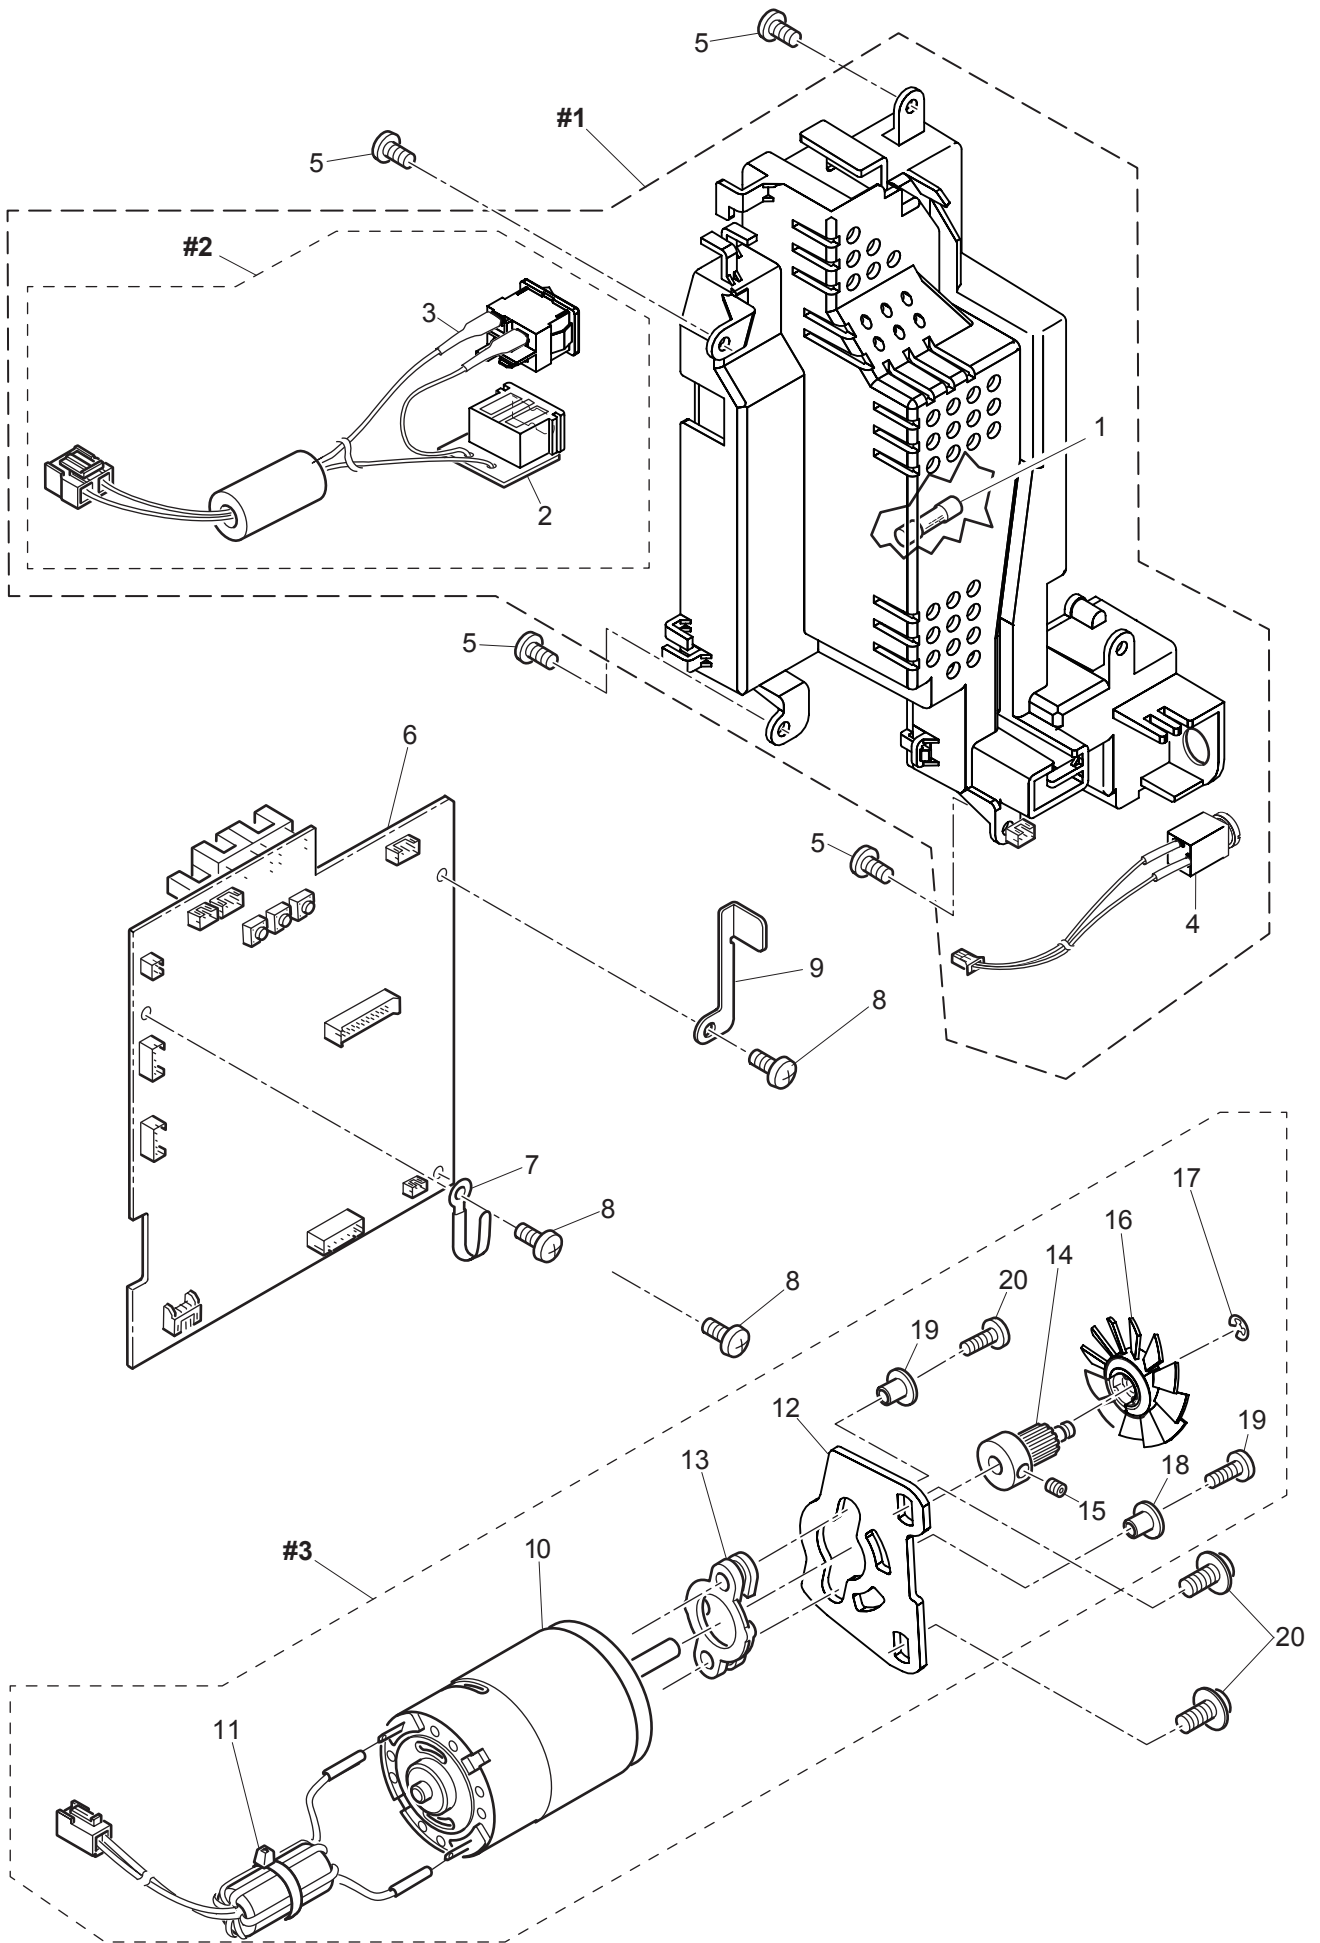

# F

---

No.	Part No.	Description
#1	68001341	Belt Tension Assy
1	68002605	Upper Shaft Assy.
6	68001199	Upper Shaft Timing Pulley
7	416400401	Spring Pin
8	68001234	STS Slit
9	68001326	Spring Pin
10	68001328	Clutch Change Collar
11	68001331	Clutch Change Spring
12	68001333	Belt Wheel
14	416400501	Spring Pin
15	68002956	Hand Wheel
16	416400301	Timing Belt (Upper Shaft)
17	68001340	Timing Belt (Motor)

# G

---

No.	Part No.	Description
#1	68001347	Bobbin Winder Assy.
#2	68002957	Needle Plate Assy.
2	68001351	Rubber Ring
5	68001355	Bobbin Winder Switch Assy.
11	412423701	Thread Cutter
22	68001385	Bobbin Cover Plate
23	68002499	Bobbin Holder Assy.
24	68001389	Bobbin

# H

No.	Part No.	Description
#1	68001452	Feed Rocking Assy.
#2	68002959	Feed Assy.
#3	68001467	Hook Race Unit

---

No.	Part No.	Description
#1	68001499	F Pulse Motor Assy.
#2	68001527	Lower Shaft Assy.
#3	68001659	Bobbin Holder Stopper Assy.

<u>No.</u>	<u>Part No.</u>	<u>Description</u>
#1	68002961	Z Pulse Motor Assy.
3	68001750	BH Switch Assy.
23	68001764	LED Board Assy (C)

---

No.	Part No.	Description
#1	68001766	Power Circuit Assy.
#2	68001768	Power Socket Assy.
#3	68001785	Motor Assy.
1	68001767	Fuse
4	68001772	Controller Jack Assy.
6	68003078	CPU Board Assy.