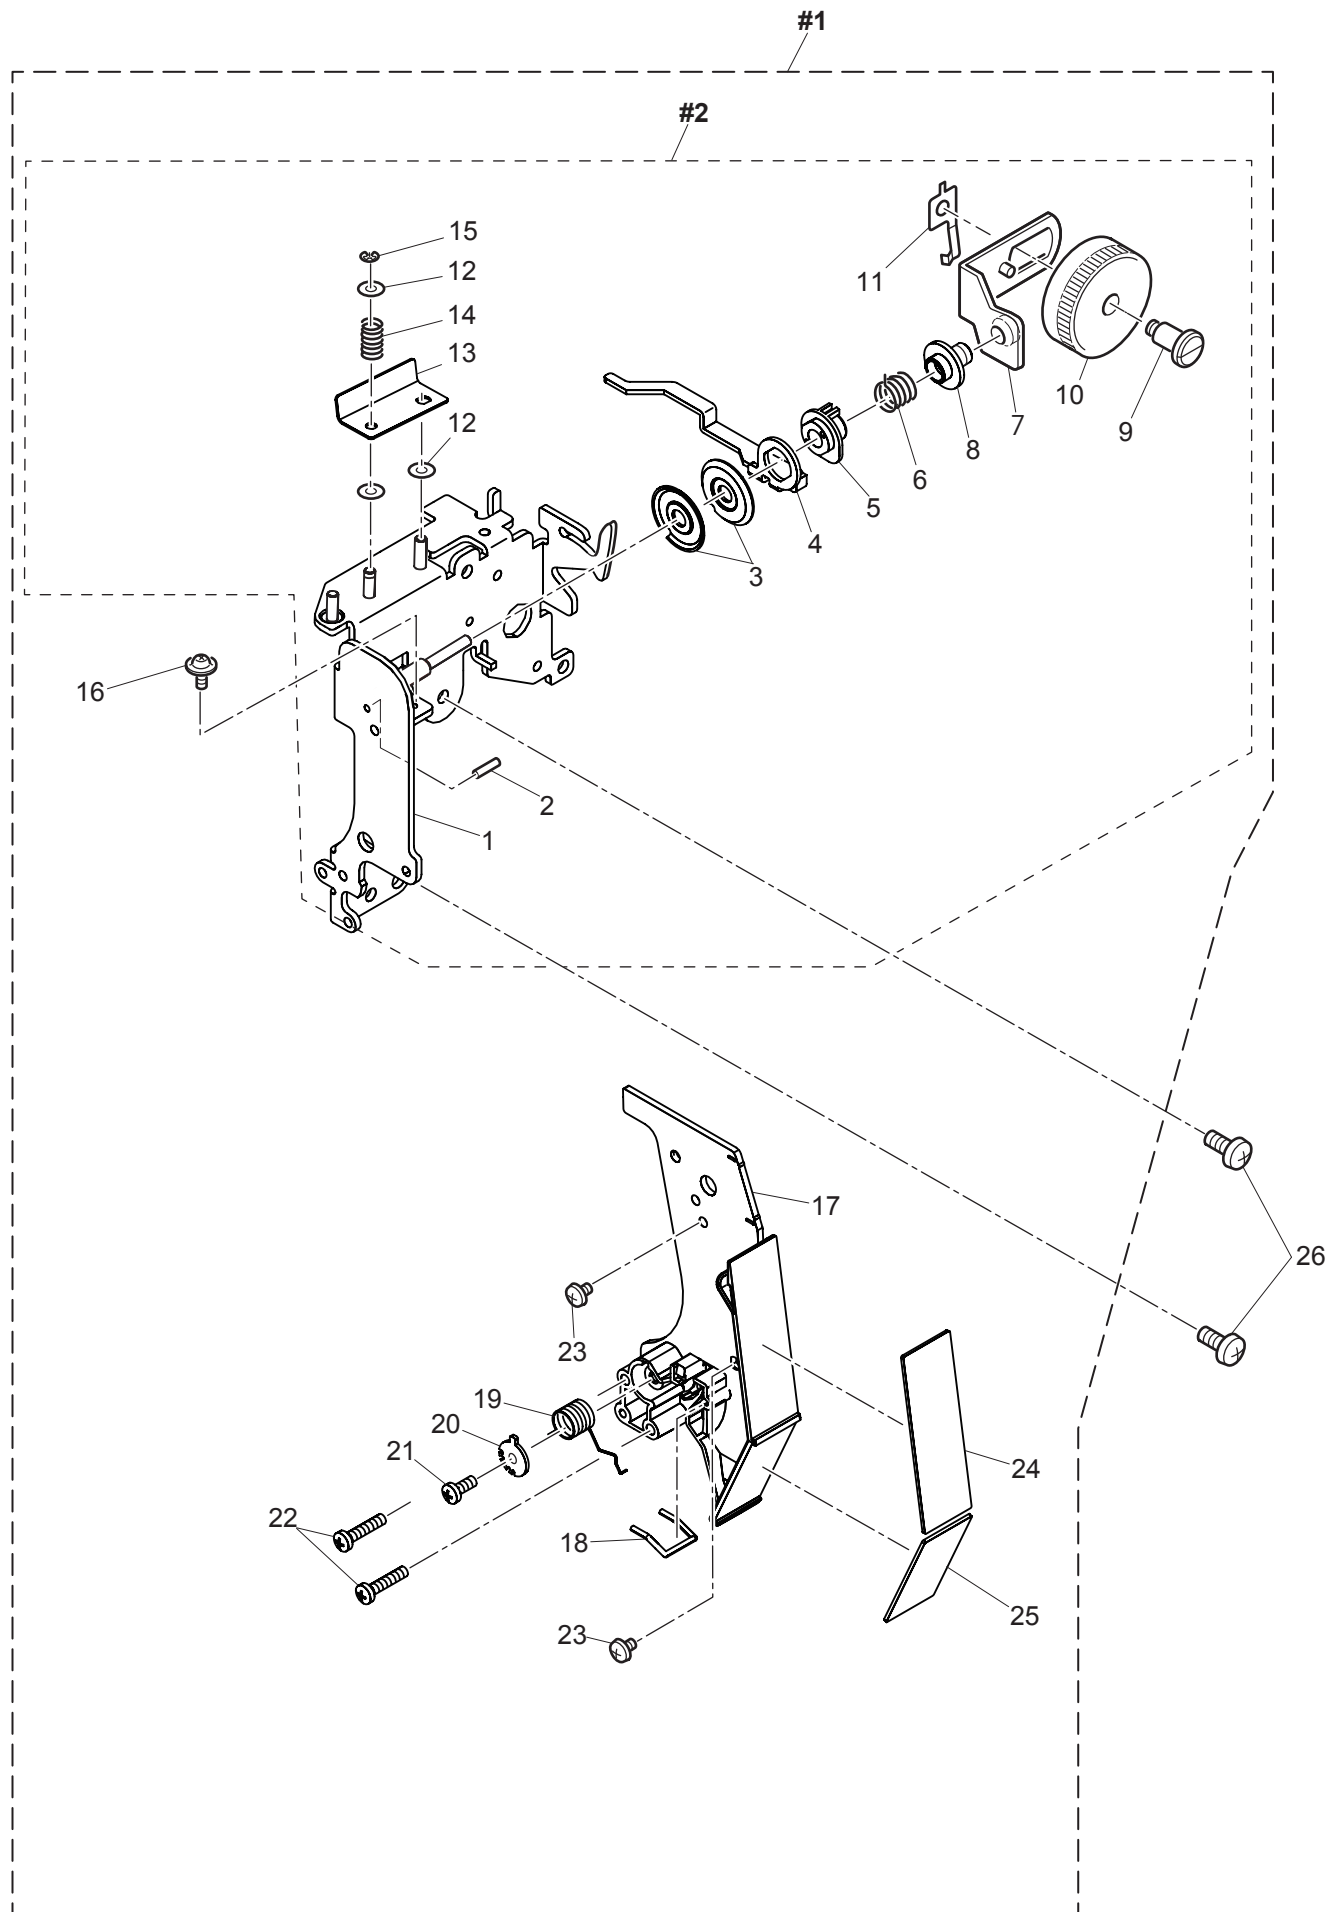

# Designer Jade 20

---

No.	Part No.	Description
-----	----------	-------------

A

#1	68002914	Base Assy.
#2	68002915	Handle Assy.

# B

<u>No.</u>	<u>Part No.</u>	<u>Description</u>
#1	68003064	Rear Cover Assy.
#2	68003068	Flap Unit
#4	68002933	Face Plate Assy.
2	68002935	Thread Cutter Cover
3	412423701	Thread Cutter
15	68002936	Screw Cap A
16	68002937	Screw Cap B
17	68002938	Screw Cap C
18	68002940	Screw Cap D
20	68002942	Extension Table Assy.
21	68002943	Storage Box Assy.

# C

---

No.	Part No.	Description
#1	68002944	Unit Cover Assy.
#2	68003072	Thread Tension Cover Assy.
4	68002945	Needle Bar Bobbin Winder Thread Guide Wire
5	68003073	Membrane Switch (Main)
6	68003074	Membrane Switch (L.C.D)
7	68003075	Function Circuit Board Assy.
8	68003076	Harness
11	68001576	LED Board Assy.(A)
19	68002950	Thread Guide
20	68001545	Spool Pin
25	412423701	Thread Cutter

---

No.	Part No.	Description
#1	68003077	Thread Tension Regulator Unit
3	68001586	Thread Tension Disc
19	416396101	Thread Check Spring