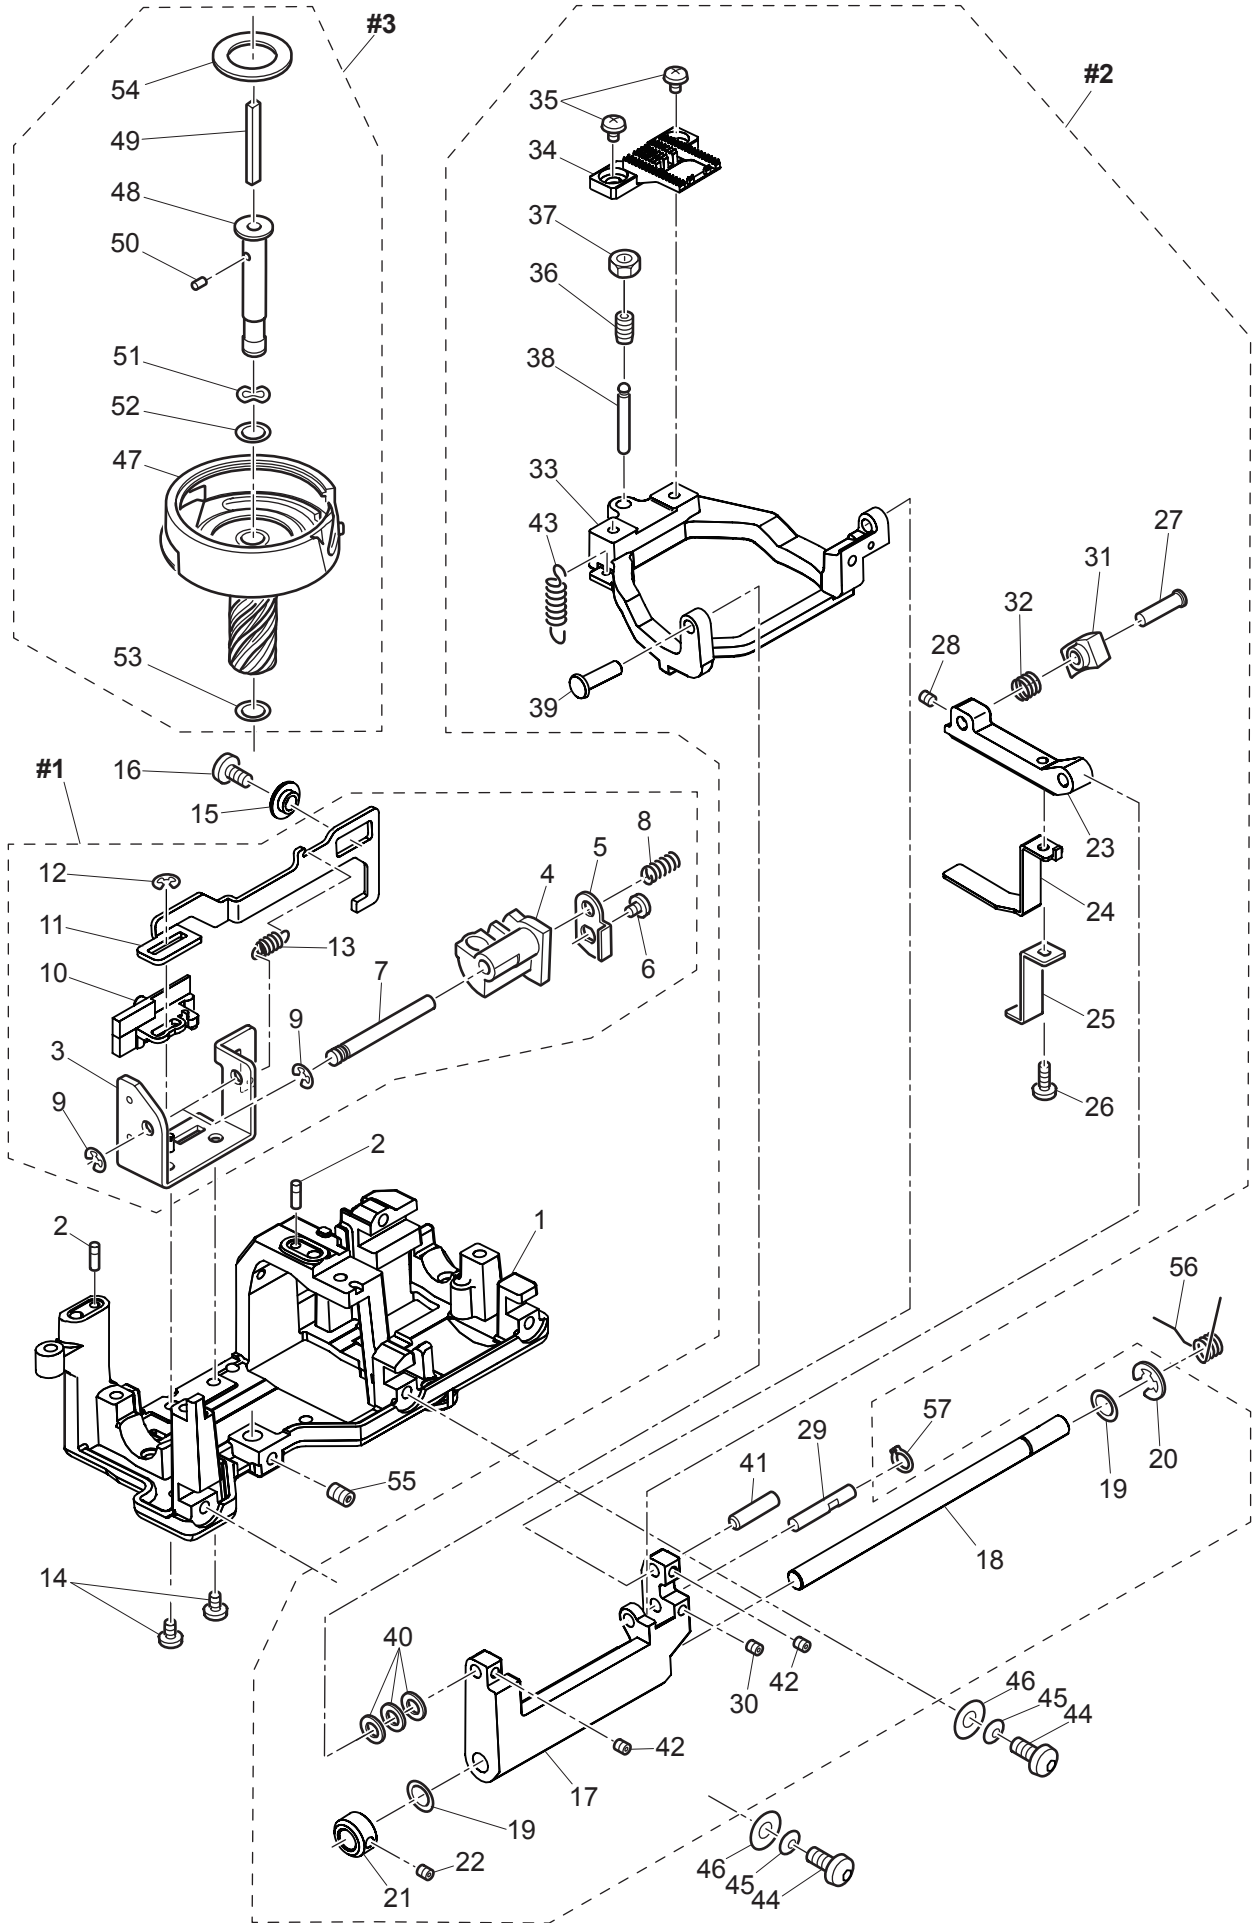

No.	Part No.	Description
#1	68001347	Bobbin Winder Assy.
#2	68002957	Needle Plate Assy.
2	68001351	Rubber Ring
5	68001355	Bobbin Winder Switch Assy.
11	412423701	Thread Cutter
22	68001385	Bobbin Cover Plate
23	68002499	Bobbin Holder Assy.
24	68001389	Bobbin

H