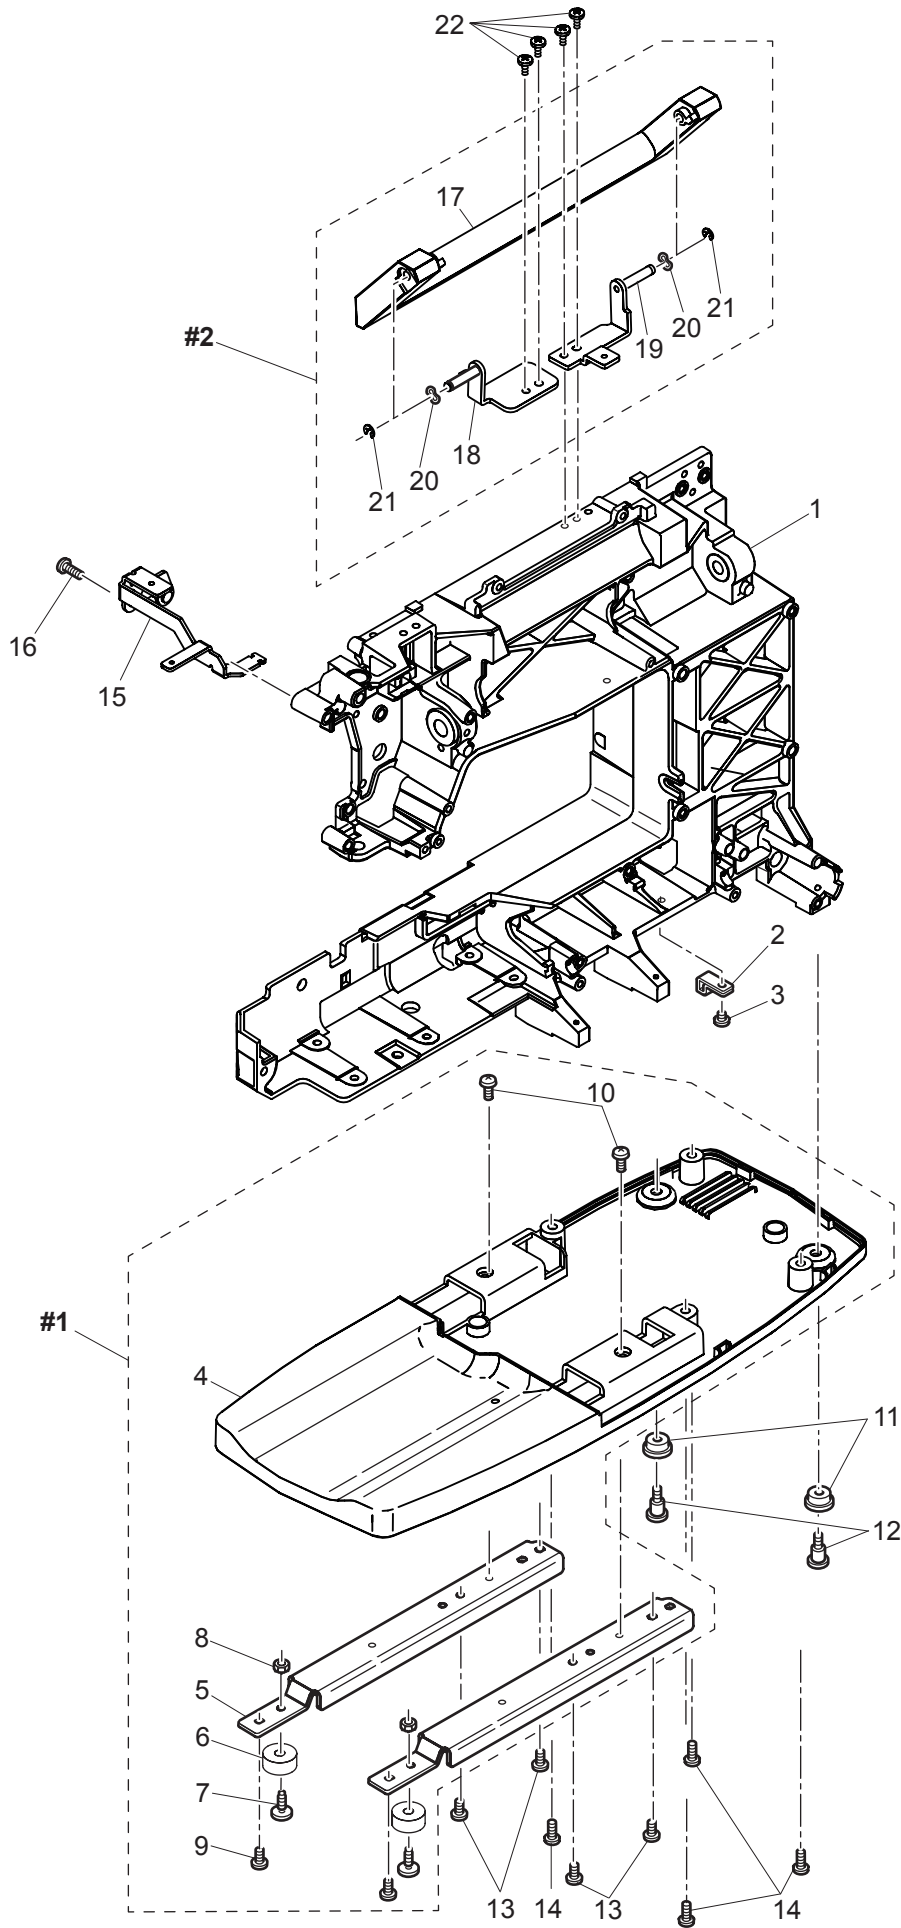

## Parts List

# Designer Jade 20

---

No.	Part No.	Description
-----	----------	-------------

A

#1	68002914	Base Assy.
#2	68002915	Handle Assy.

# B

<u>No.</u>	<u>Part No.</u>	<u>Description</u>
#1	68003064	Rear Cover Assy.
#2	68003068	Flap Unit
#4	68002933	Face Plate Assy.
2	68002935	Thread Cutter Cover
3	412423701	Thread Cutter
15	68002936	Screw Cap A
16	68002937	Screw Cap B
17	68002938	Screw Cap C
18	68002940	Screw Cap D
20	68002942	Extension Table Assy.
21	68002943	Storage Box Assy.

# C

---

No.	Part No.	Description
#1	68002944	Unit Cover Assy.
#2	68003072	Thread Tension Cover Assy.
4	68002945	Needle Bar Bobbin Winder Thread Guide Wire
5	68003073	Membrane Switch (Main)
6	68003074	Membrane Switch (L.C.D)
7	68003075	Function Circuit Board Assy.
8	68003076	Harness
11	68001576	LED Board Assy.(A)
19	68002950	Thread Guide
20	68001545	Spool Pin
25	412423701	Thread Cutter