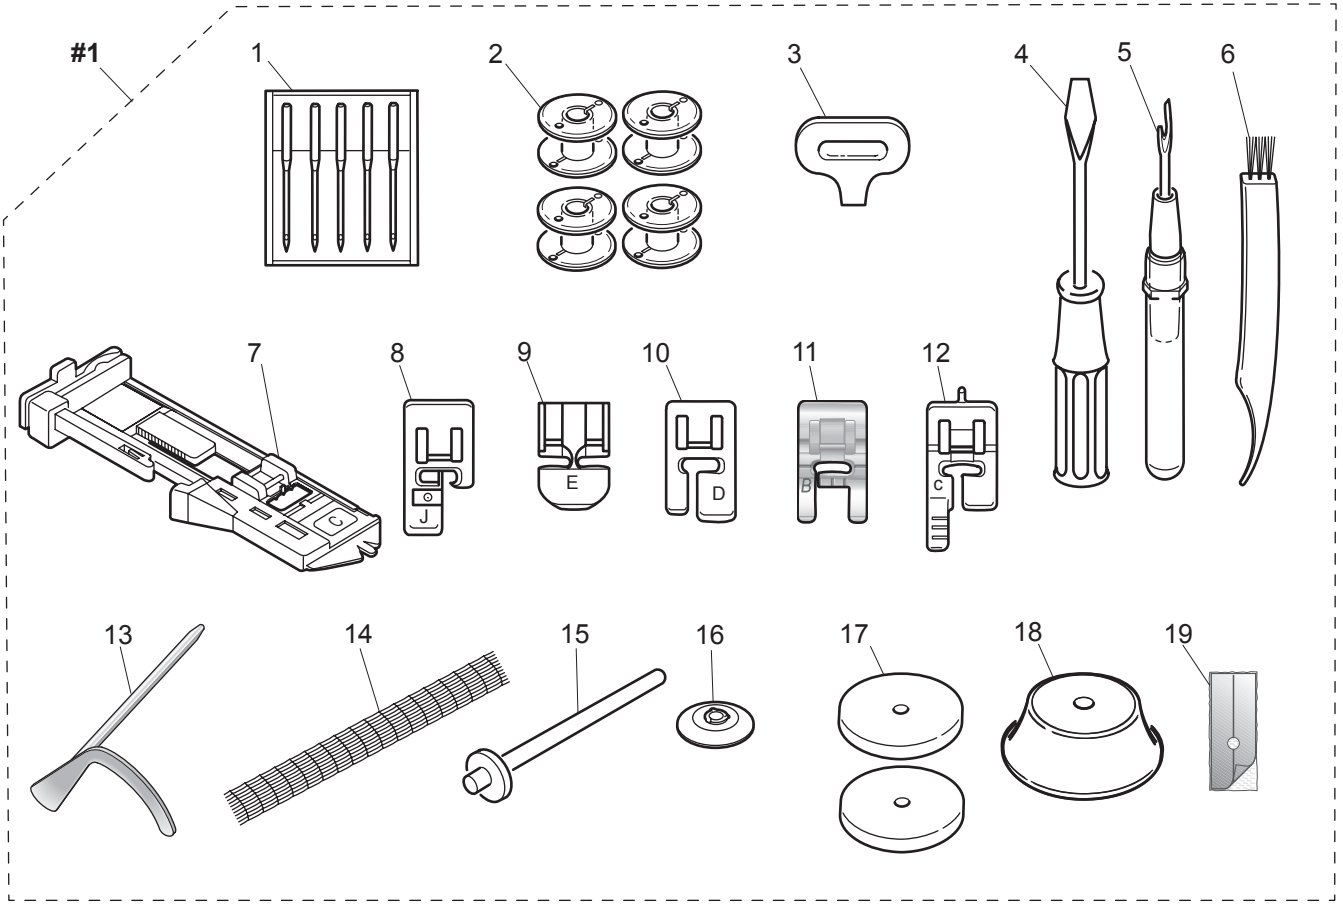

# F

---

No.	Part No.	Description
#1	68001341	Belt Tension Assy
1	68002605	Upper Shaft Assy.
6	68001199	Upper Shaft Timing Pulley
7	416400401	Spring Pin
8	68001234	STS Slit
9	68001326	Spring Pin
10	68001328	Clutch Change Collar
11	68001331	Clutch Change Spring
12	68001333	Belt Wheel
14	416400501	Spring Pin
15	68002956	Hand Wheel
16	416400301	Timing Belt (Upper Shaft)
17	68001340	Timing Belt (Motor)

# G

---

No.	Part No.	Description
#1	68001347	Bobbin Winder Assy.
#2	68002957	Needle Plate Assy.
2	68001351	Rubber Ring
5	68001355	Bobbin Winder Switch Assy.
11	412423701	Thread Cutter
22	68001385	Bobbin Cover Plate
23	68002499	Bobbin Holder Assy.
24	68001389	Bobbin

# H

No.	Part No.	Description
#1	68001452	Feed Rocking Assy.
#2	68002959	Feed Assy.
#3	68001467	Hook Race Unit

---

No.	Part No.	Description
#1	68001499	F Pulse Motor Assy.
#2	68001527	Lower Shaft Assy.
#3	68001659	Bobbin Holder Stopper Assy.

---

No.	Part No.	Description
#1	68003079	Accessory Kit
1	620098796	Needle Set
2	68001389	Bobbin
3	68001808	Screw Driver for Needle Plate
4	68001823	Screw Driver (Large)
5	68001822	Stitch Ripper
6	68001824	Brush
7	68003090	One Step Buttonhole Foot Unit
8	412380645	Overcasting Foot J
9	412801501	Zipper Foot E
10	412380445	Blind Stitch Foot
11	413113646	Satin Stitch Foot
12	412785346	Manual Buttonhole Foot
13	68003092	Edge Guide
14	68001826	Spool Net
15	68001820	Spool Stand
16	68001821	Small Thread Cap
17	412610701	Felt Washer
18	68001559	Thread Cap
19	412827401	Glide Sole
22	68002966	Foot Controller
23	412157903	Power Cord 120V
23	412157801	Power Cord (EU)
23	412158002	Power Cord (ENG)