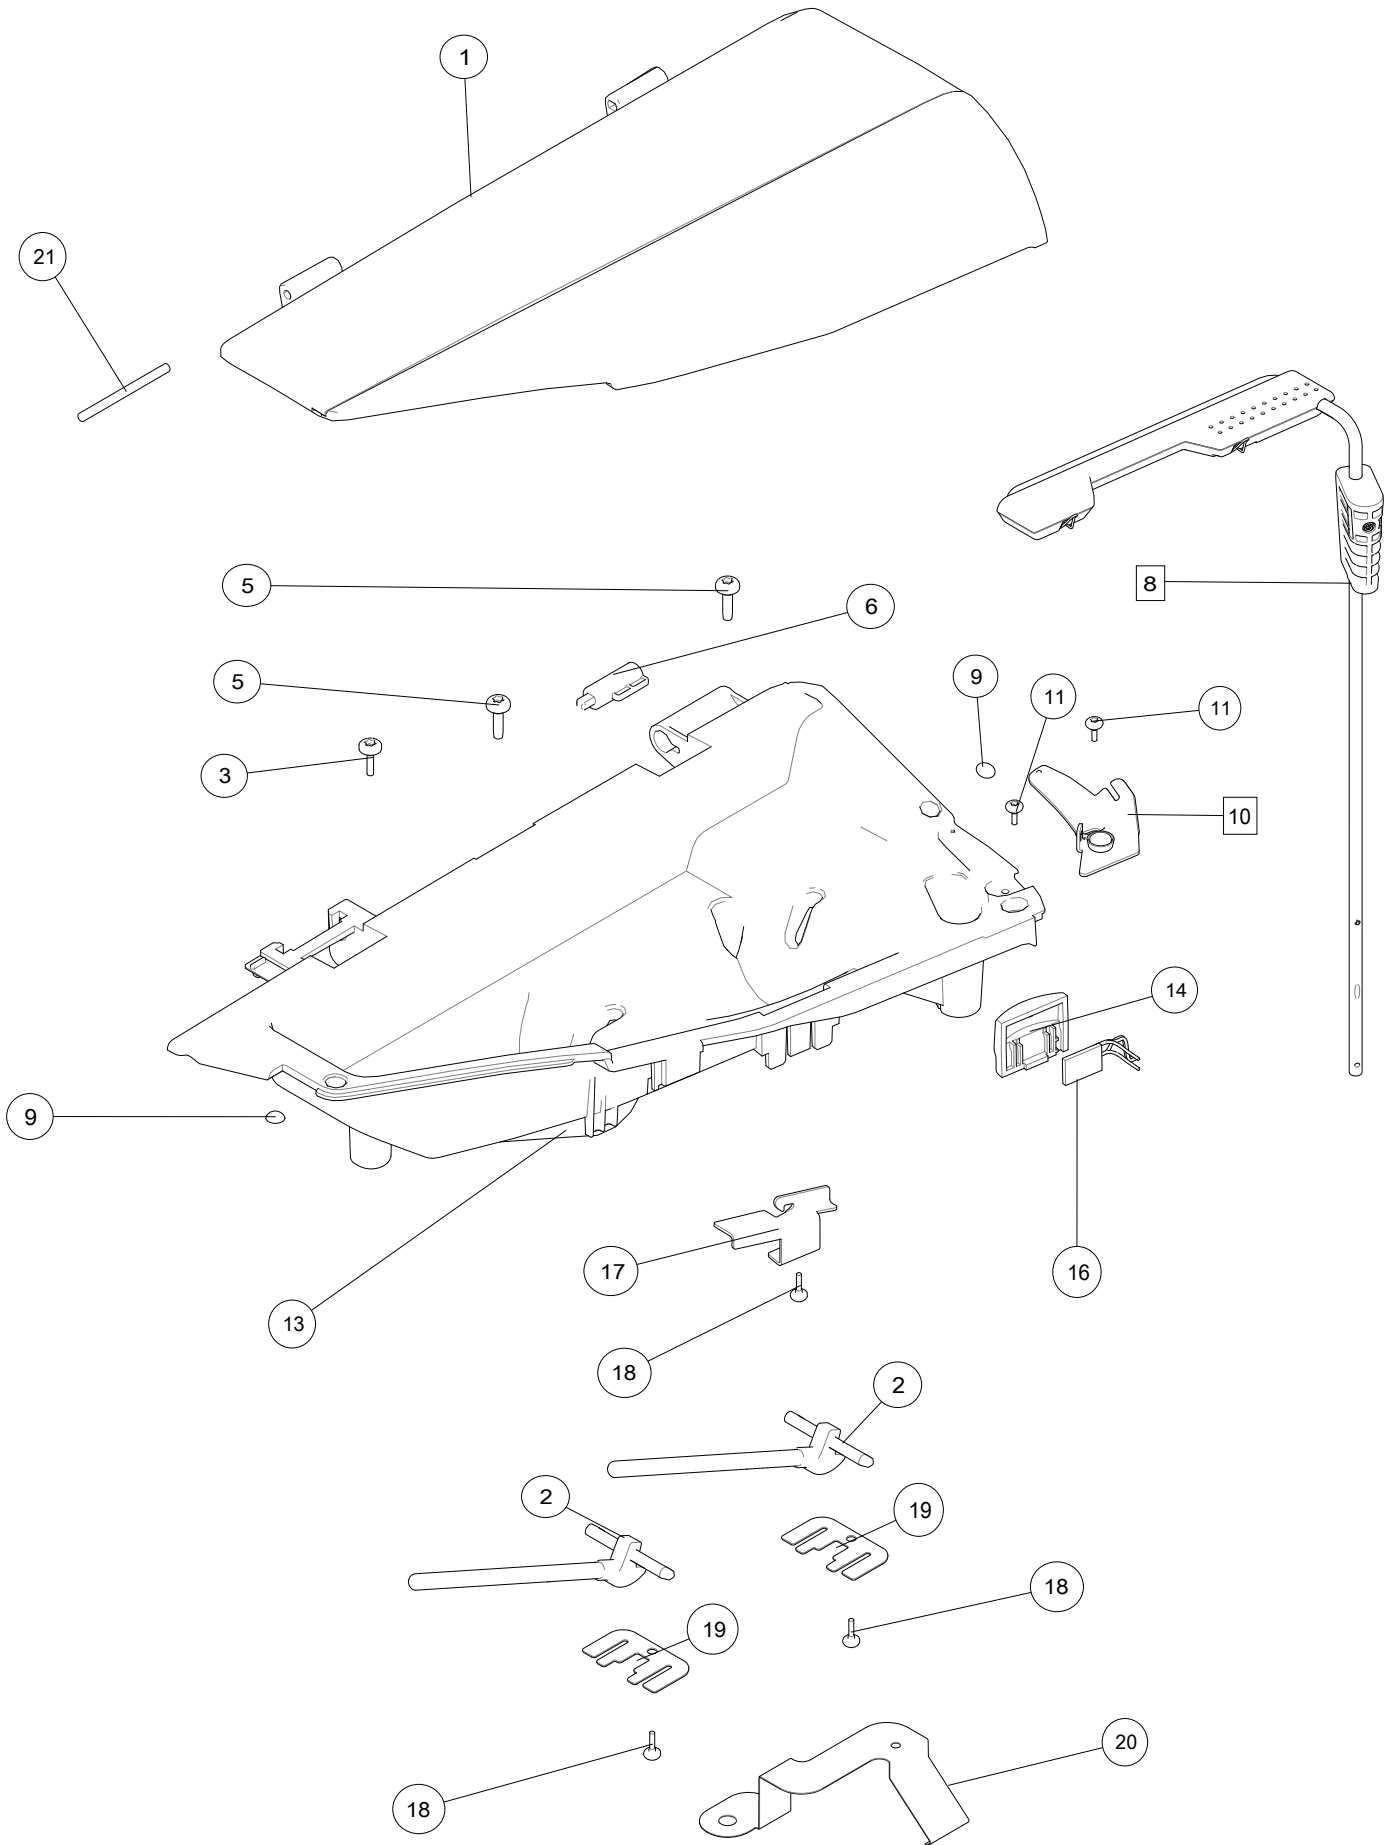

# Parts list

Designer | **EPIC**

A

1	68003741	Cover CSU Cpl
2	68000014	Keyboard Cpl Sewing Head
3	68002540	Pile Seal
4	411966803	Screw PT 3x12 FZB
5	411966828	Screw PT 3x6 FZB
6	68001620	Accessory Connector Board Cpl
7	68003547	Holder Connector Board
8	411966823	Screw PT 1,8x5 FZB
9	412056007	Screw TT M4x16
10	68008127	Plate spring
11	68018308	Cover Rear Extension
12	68009751	Thread Cutter CPL w/knife
13	68016181	Cover Sewing Head Cpl

B

1	68007040	Handle Cpl
2	68008372	Cover Rear Base
3	68009426	Cover Free Arm
4	68008229	Cover Free Arm Lower
5	68008227	Lid
6	413068601	Torsion Spring
7	68002730	Stitch Plate Cpl
8	68017716	Bobbin Cover
9	412056007	Screw TT M4x16
10	411966803	Screw PT 3x12 FZB
11	68009683	Cover handle
12	411966828	Screw PT 3x6 FZB
14	411966812	Screw PT 4x40 FZB
15	412056010	Screw TT M3x10
16	412056006	Screw PT 4x12 TORX
17	68008210	Guide Pin
19	412287903	Screw M4x5
20	68005144	Retainer Cpl
21	412423701	Thread Cutter

C

1	68009504	Lid Cpl
2	413064501	Reel Pin
3	411966807	Screw PT 4x10 FZB
5	412056006	Screw TT M4x12
6	68004552	Small Axis Damper
8	68008964	Telescoping Thread Guide Cpl
9	412569701	Damper
10	68016897	Thread Guide Cpl
11	411966828	Screw PT 3x6 FZB
13	68009163	Cover Spool Area
14	68009103	Light Diffusor
16	68001626	Top Cover Decor Light HV Cpl (LED)
17	68008379	Thread Guide
18	411966801	Screw PT 3x7,5 FZB
19	412735201	Plate Spring
20	68008968	Grounding Plate
21	412316016	Needle Bearing Pin NRB 3x40,8