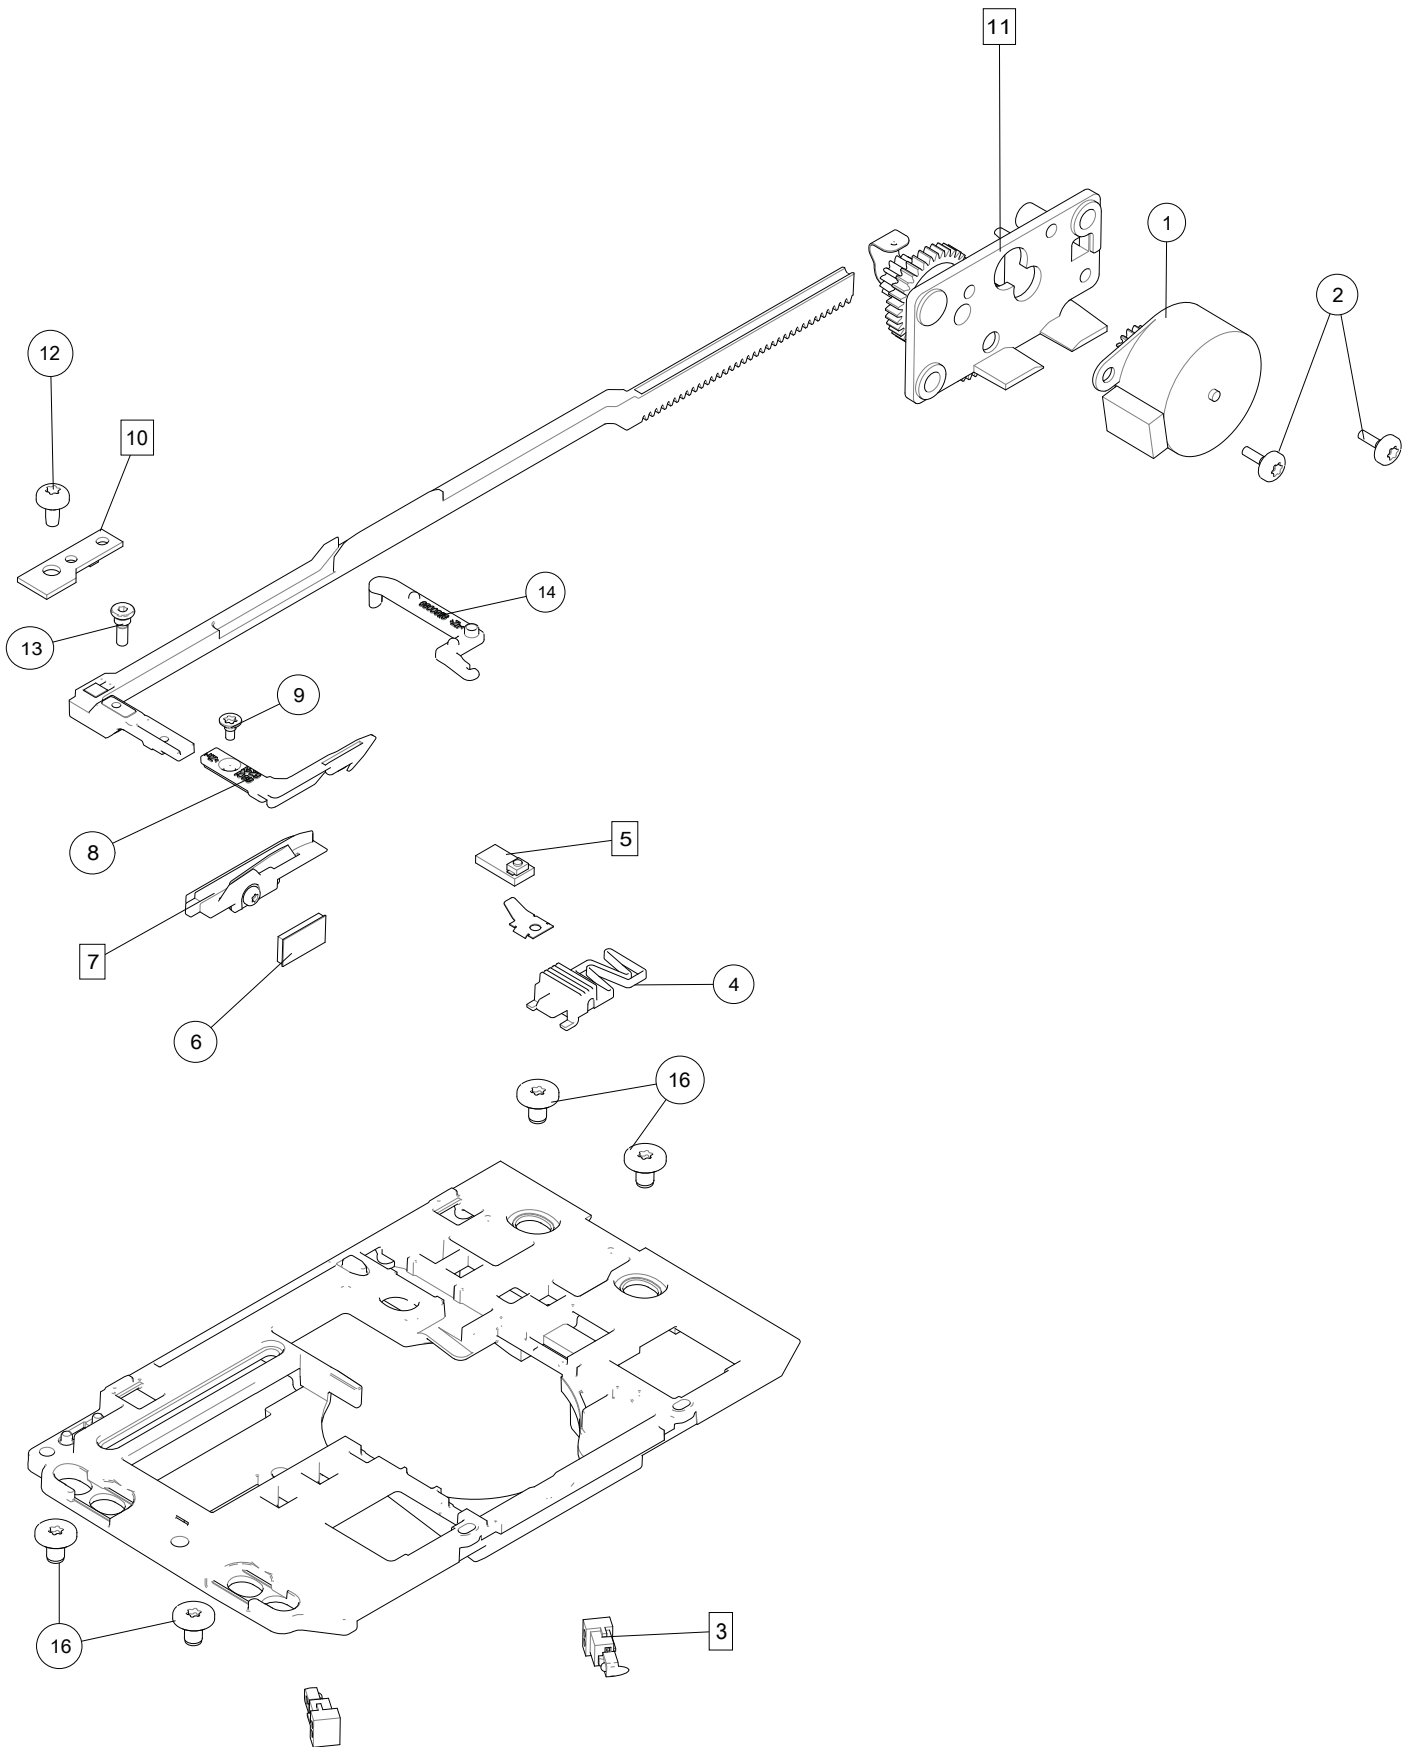

K

1	413004601	Stepping Motor
2	411966828	Screw PT 30x6 FZB Torx
3	68012606	Cable Assembly Bobbin Sensor
4	68008219	Button
5	68012605	Stitch Plate Sensor
6	413116701	Cutter Thread Brake
7	68005146	Knife Holder cpl
8	68016241	Fetcher
9	412280501	Screw M2x5 FZB
10	68008157	Cut Sensor Cpl
11	68016200	Cut Motor Cpl
12	412056011	Screw TT M3x5
13	68008759	Guide Pin
14	68009116	Fetcher Upper Thread
16	412287903	Screw M4x5