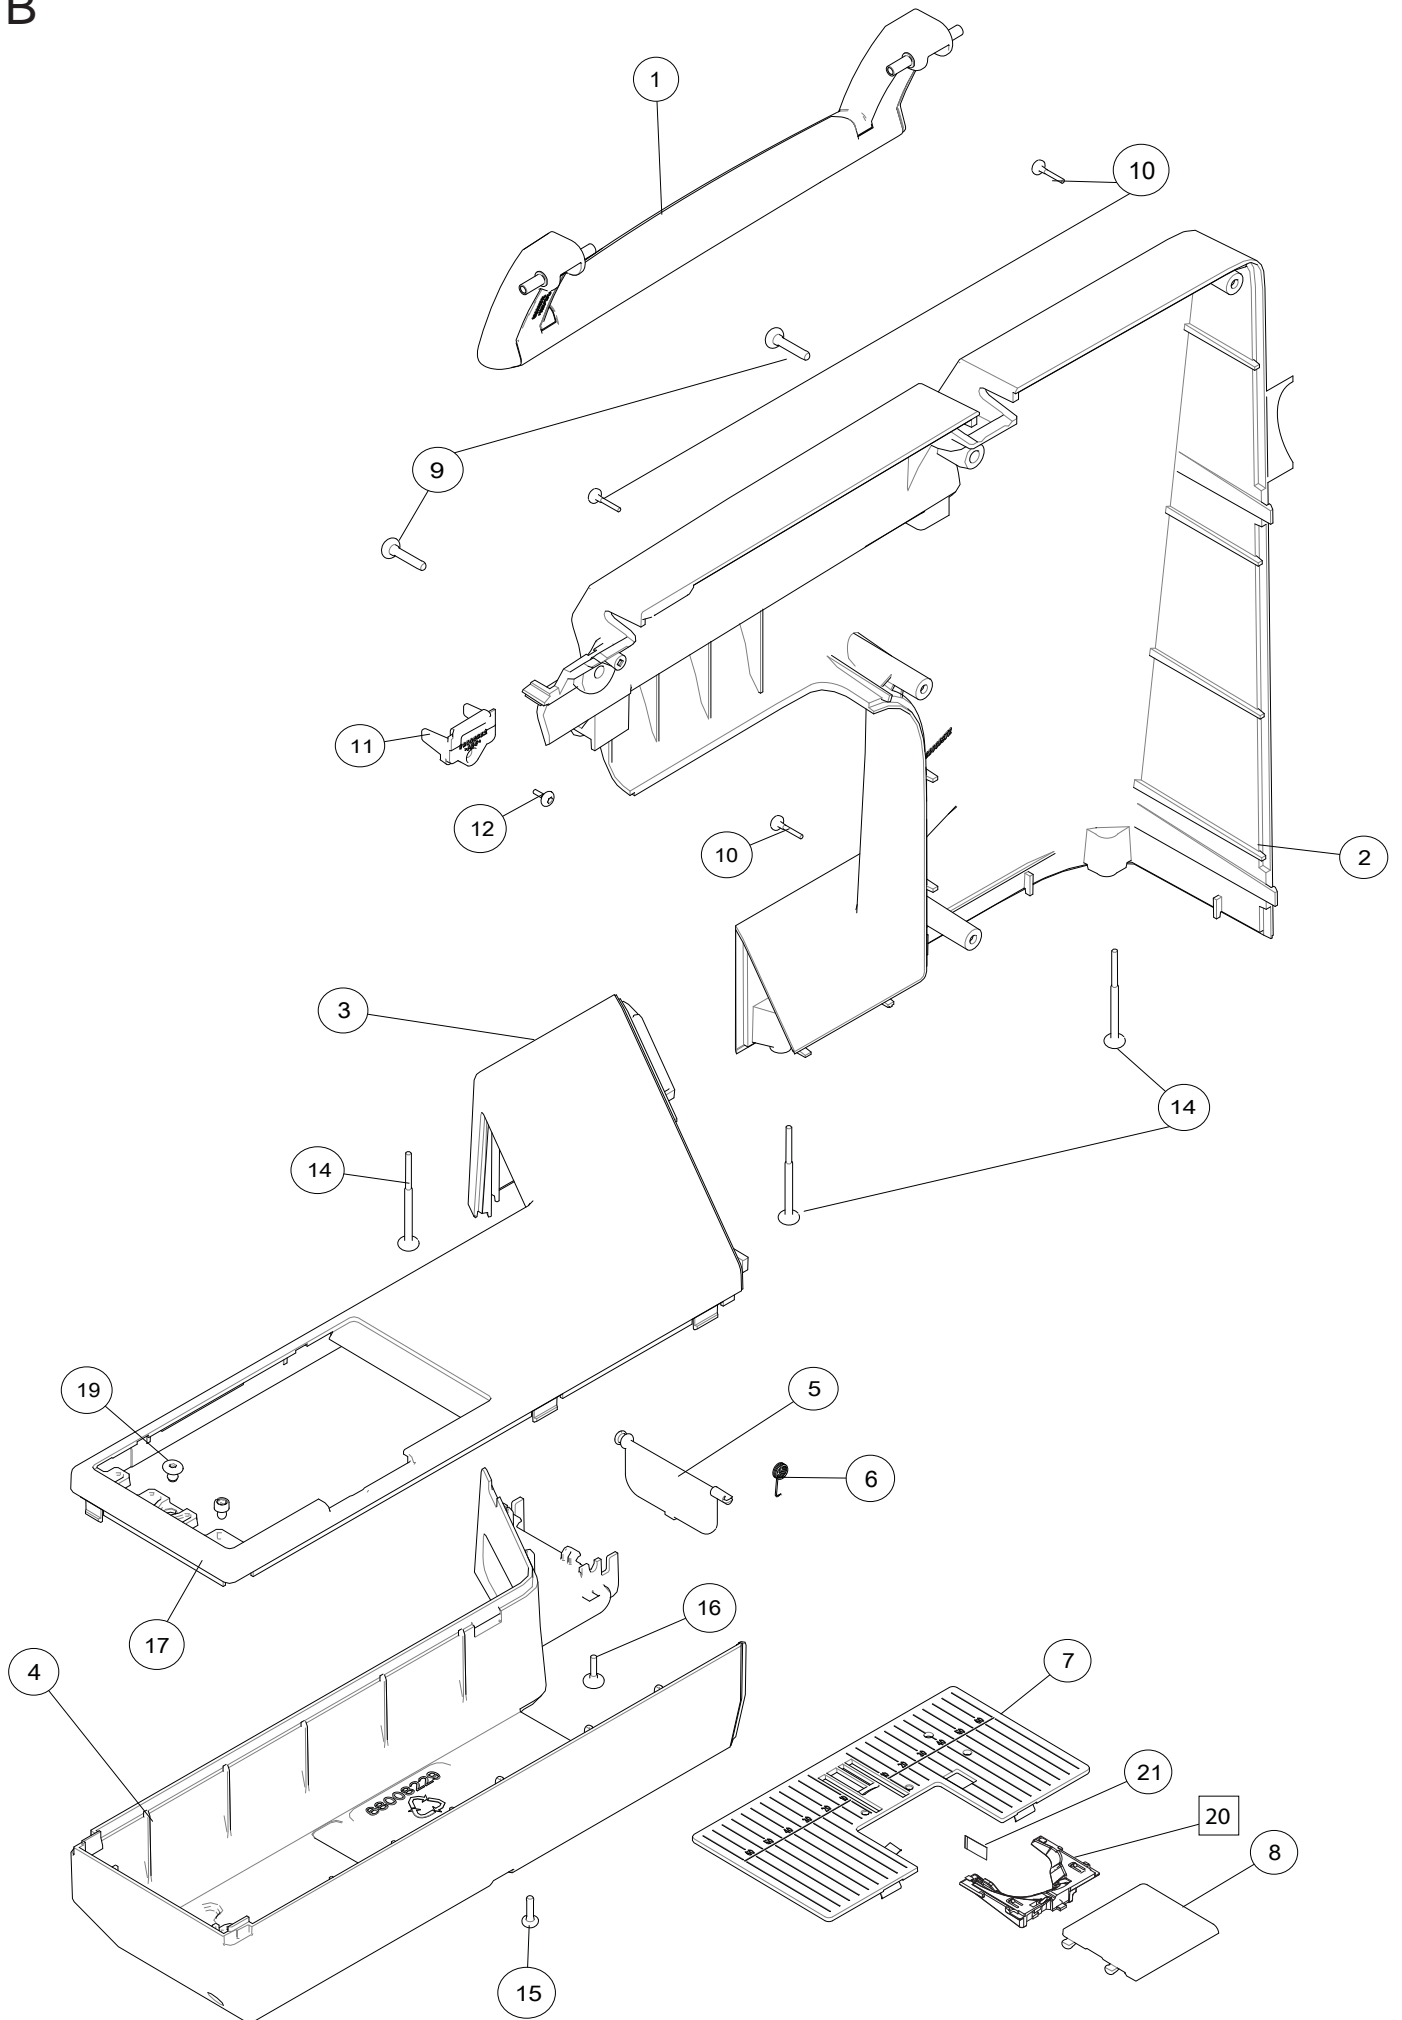

# Parts list

Designer | **EPIC**

A

1	68003741	Cover CSU Cpl
2	68000014	Keyboard Cpl Sewing Head
3	68002540	Pile Seal
4	411966803	Screw PT 3x12 FZB
5	411966828	Screw PT 3x6 FZB
6	68001620	Accessory Connector Board Cpl
7	68003547	Holder Connector Board
8	411966823	Screw PT 1,8x5 FZB
9	412056007	Screw TT M4x16
10	68008127	Plate spring
11	68018308	Cover Rear Extension
12	68009751	Thread Cutter CPL w/knife
13	68016181	Cover Sewing Head Cpl

B

1	68007040	Handle Cpl
2	68008372	Cover Rear Base
3	68009426	Cover Free Arm
4	68008229	Cover Free Arm Lower
5	68008227	Lid
6	413068601	Torsion Spring
7	68002730	Stitch Plate Cpl
8	68017716	Bobbin Cover
9	412056007	Screw TT M4x16
10	411966803	Screw PT 3x12 FZB
11	68009683	Cover handle
12	411966828	Screw PT 3x6 FZB
14	411966812	Screw PT 4x40 FZB
15	412056010	Screw TT M3x10
16	412056006	Screw PT 4x12 TORX
17	68008210	Guide Pin
19	412287903	Screw M4x5
20	68005144	Retainer Cpl
21	412423701	Thread Cutter

C

1	68009504	Lid Cpl
2	413064501	Reel Pin
3	411966807	Screw PT 4x10 FZB
5	412056006	Screw TT M4x12
6	68004552	Small Axis Damper
8	68008964	Telescoping Thread Guide Cpl
9	412569701	Damper
10	68016897	Thread Guide Cpl
11	411966828	Screw PT 3x6 FZB
13	68009163	Cover Spool Area
14	68009103	Light Diffusor
16	68001626	Top Cover Decor Light HV Cpl (LED)
17	68008379	Thread Guide
18	411966801	Screw PT 3x7,5 FZB
19	412735201	Plate Spring
20	68008968	Grounding Plate
21	412316016	Needle Bearing Pin NRB 3x40,8