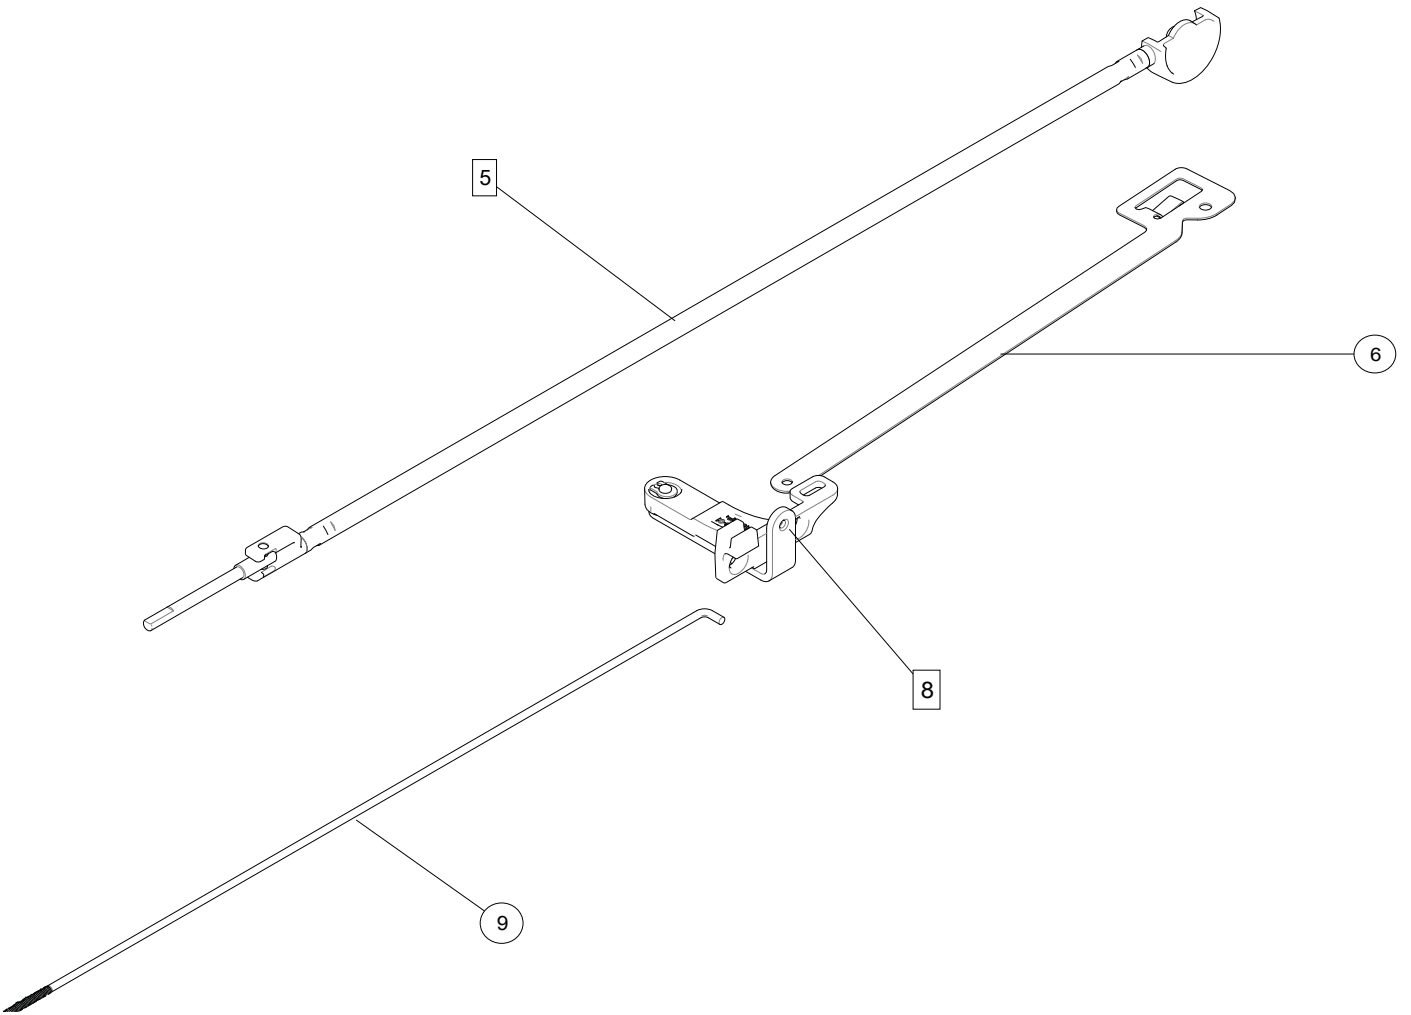

L

1	413060001	Side Feed Feed Dog Drop Cpl
2	412056004	Screw TT M3x6
4	735613640	Compression Ring Ø4
5	68004953	Pull Rod Side Feeder Cpl
6	68005033	Transmission Linkage
8	413034501	Linkage Feed Dog Drop Cpl
9	68005034	Pull Wire