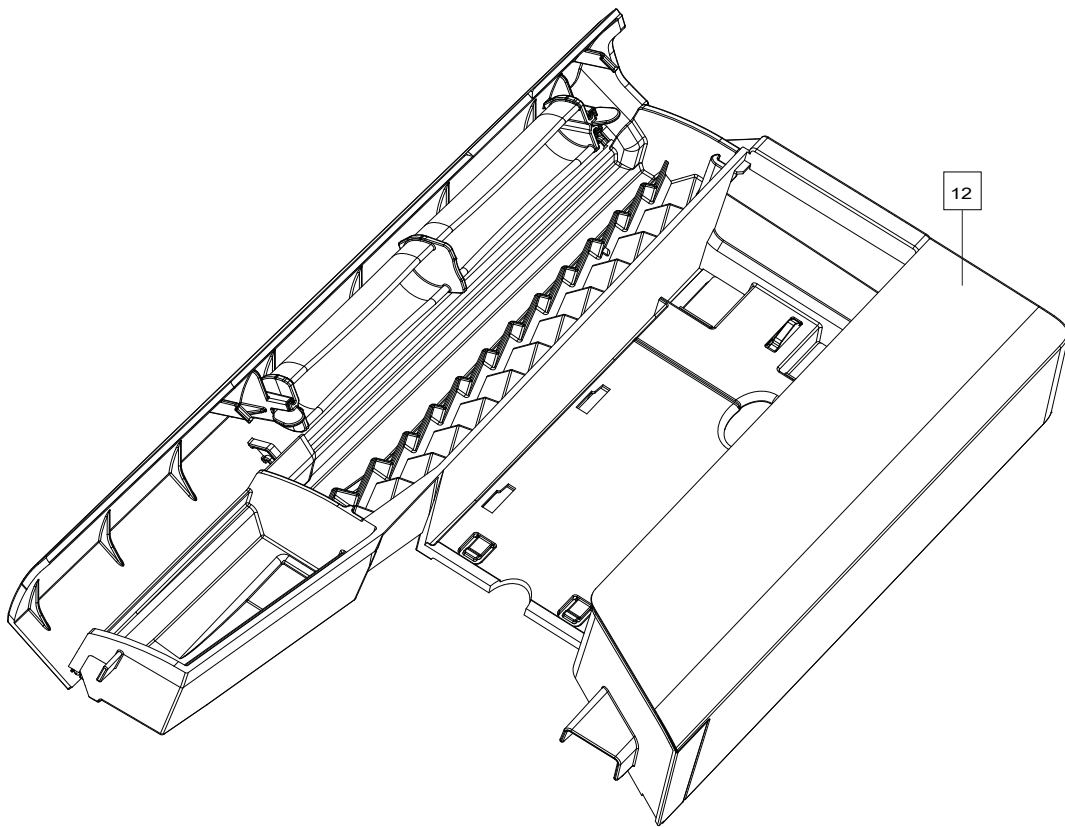

O

6	412991404	Foot Controller CPL.
7	412493002	Control Unit with Winder
8	412184501	Foot
9	412157903	Net Cable 120V
10	412157801	Net Cable 220V
11	412158002	Net Cable GB
11	412158101	Net Cable AU
11	412157902	Net Cable 120V JP
12	68017397	Accessory Box Cpl
13	68002094	Softcover Machine