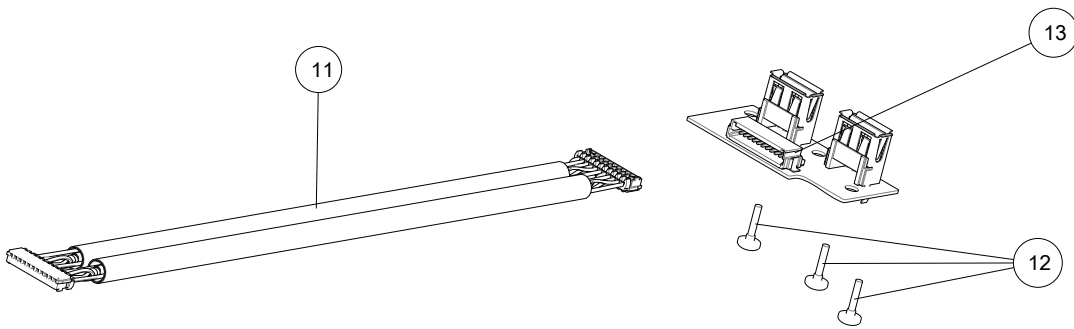

F

1	68009063	Microswitch Cpl
2	412211418	Screw M2,5x10 FZB 5.8 TORX
3	68009060	Bobbin Winding Motor Cpl
4	68008887	Brake Lever
5	412211401	Screw M3x4 TORX
6	412305502	O-Ring
7	68017355	Winding Shaft Blue
8	68017356	Eccentric Winding Stop Blue
9	68017357	Lever Winding Stop Blue
10	68004771	Torsion Spring Winding Stop
11	68001937	Cable USB Cpl
12	411966820	Screw PT 3x10 FZB
13	68000165	USB Connector Board