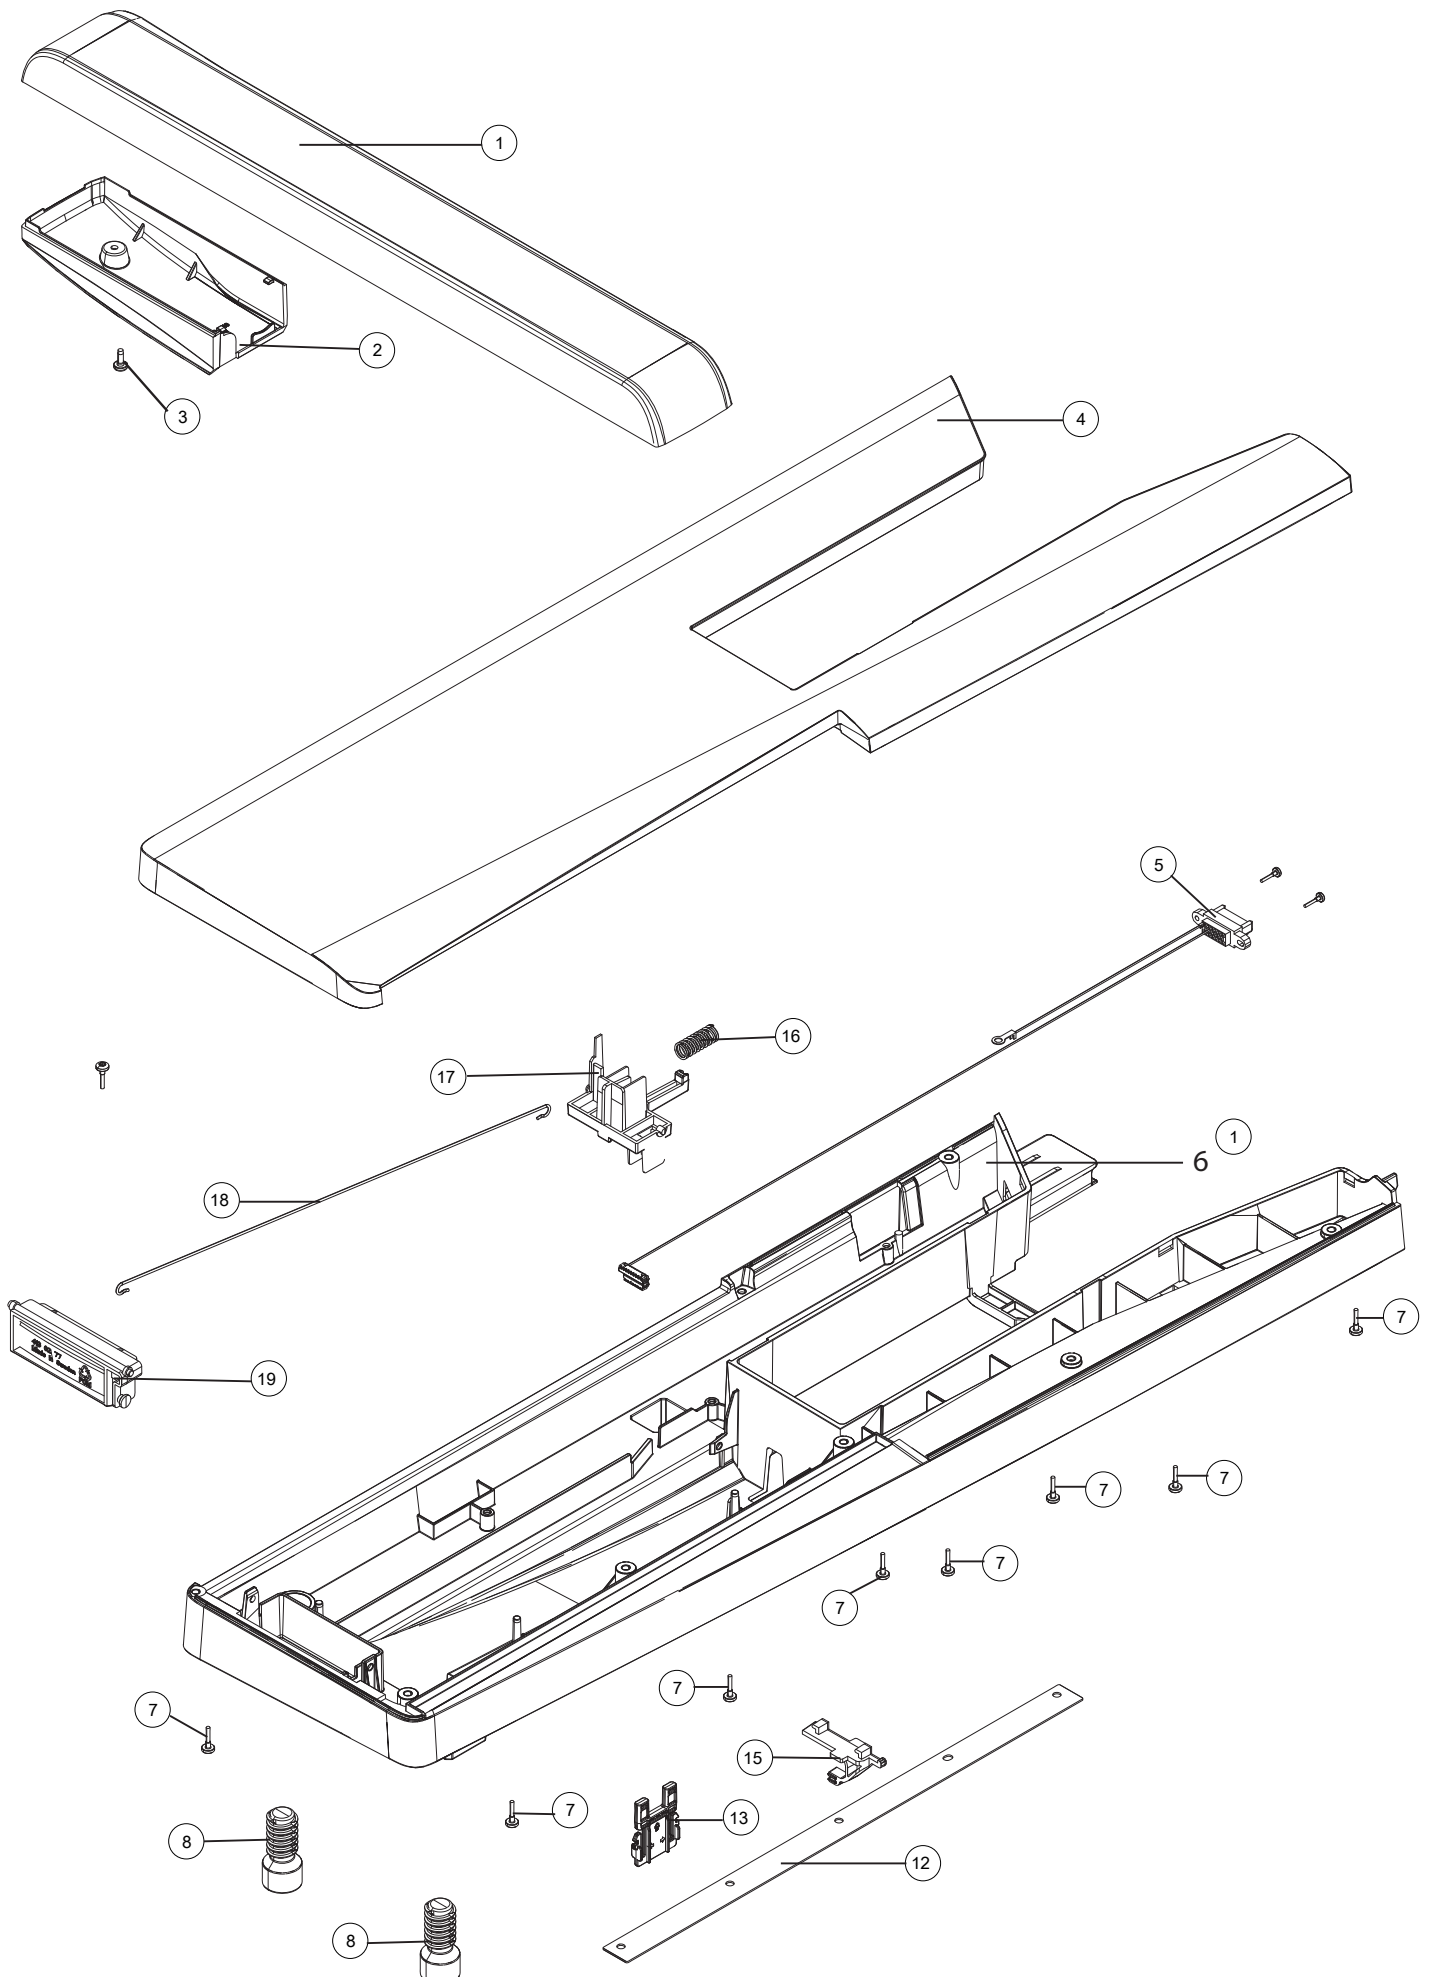

R

1	68017418	Cover Y-arm
2	68004916	Cover Motor
3	412056005	Screw TT M4x10
4	68004913	Cover Top
5	68016264	Cable Assembly
6	68004912	Cover Bottom
7	411966808	Screw PT 4x14 FZB
8	413028502	Foot, XY-Unit Cpl
12	413028703	Guide, Support Arm
13	413030101	Transport Locking Device
15	68002079	Support Arm
16	412721401	Spring, Latch
17	68003611	Latch
18	68004919	Pull Rod, Latch
19	413027701	Handle Latch