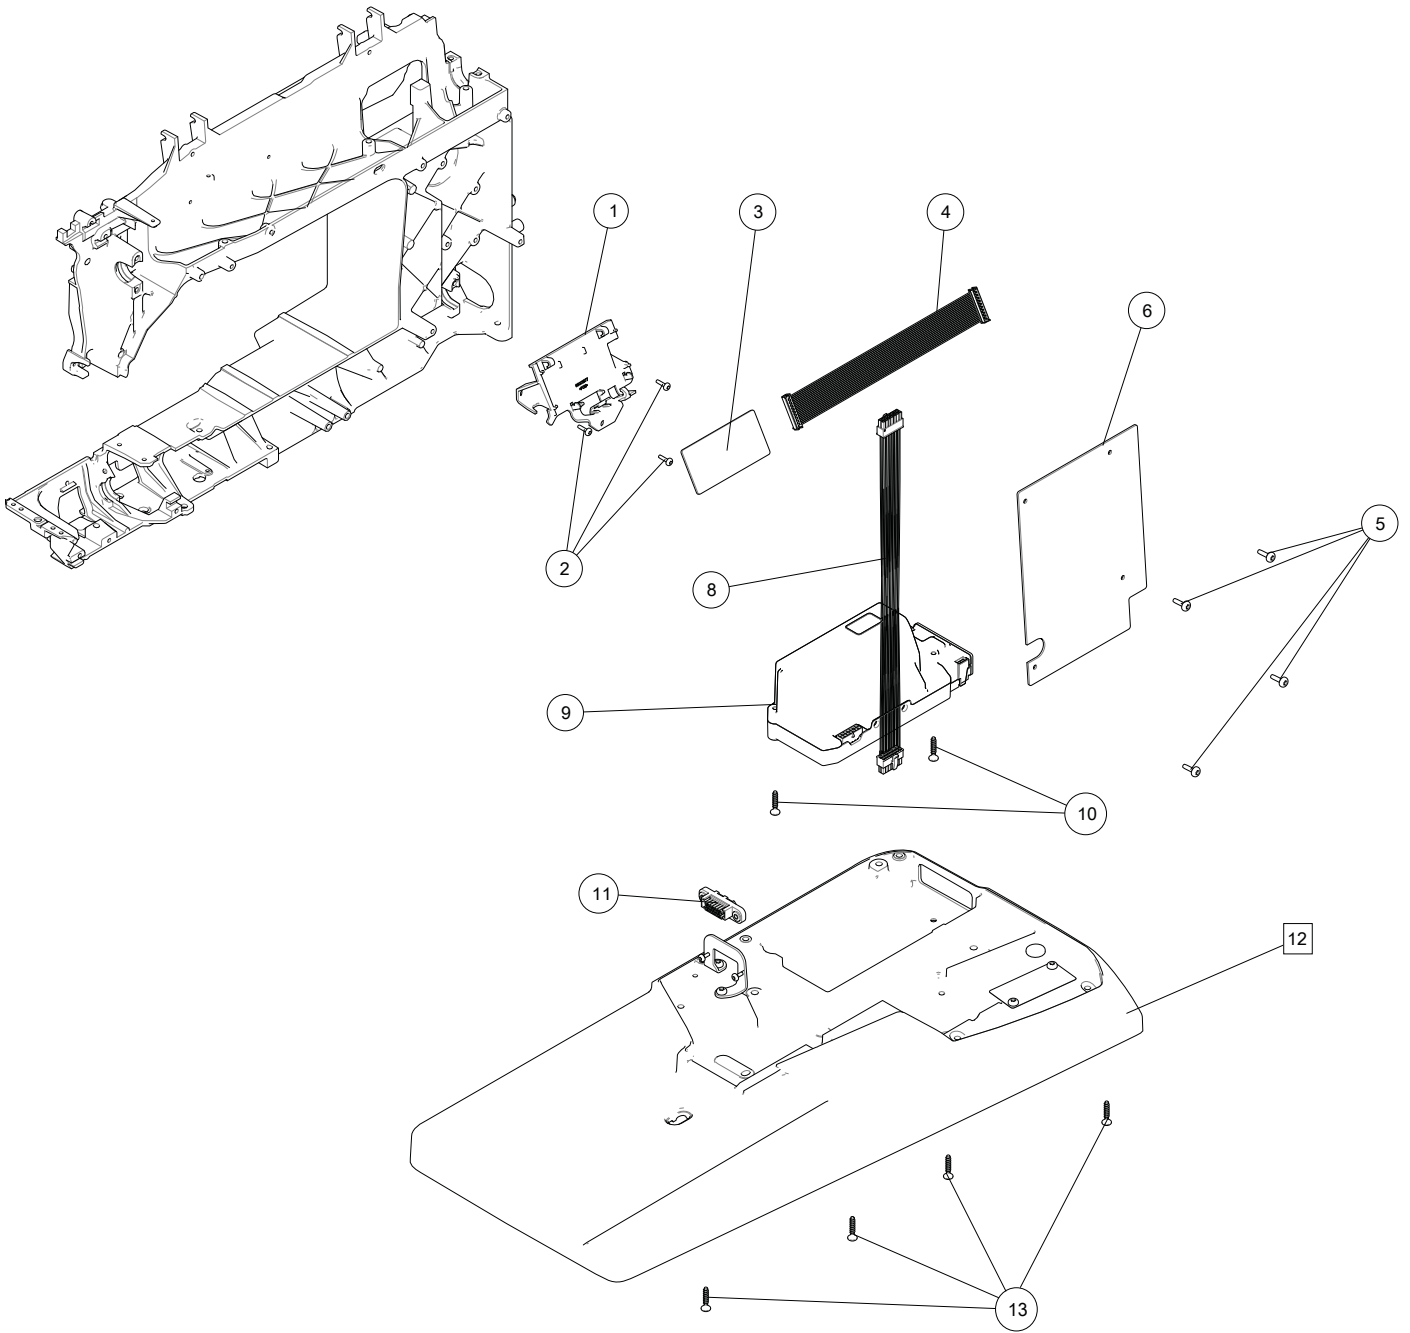

G

1	68001877	Connector Board Holder
2	412056010	Screw TT M3x10
3	68001644	Right Connector Board Cpl
4	68009758	Cable Assembly
5	412056006	Screw TT M4x12
6	68008657	Base Board HV Epic
8	68009759	Cable Assembly
9	68012563	Power Supply Unit
10	411967105	Screw PT FS 40*20 FZB
11	68009760	Cable Assembly
12	68002017	Base Plate Cpl
13	68018123	Screw TT M5x30