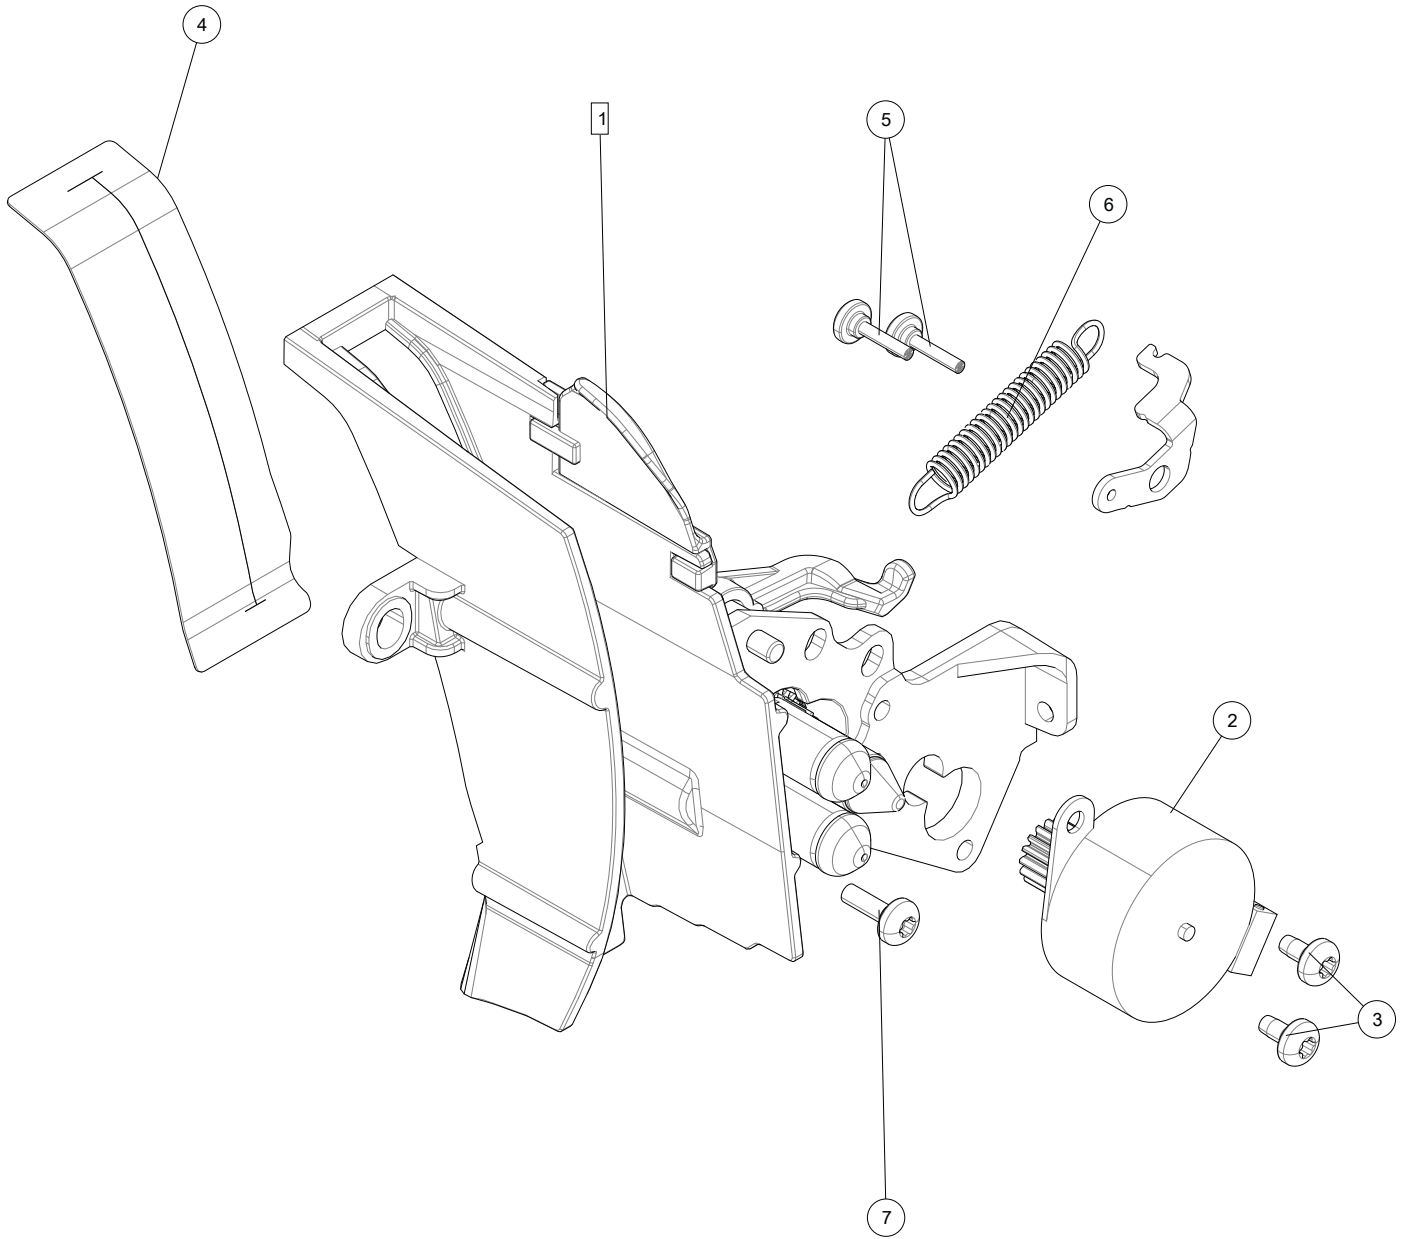

G

1	68001877	Connector Board Holder
2	412056010	Screw TT M3x10
3	68001644	Right Connector Board Cpl
4	68009758	Cable Assembly
5	412056006	Screw TT M4x12
6	68008657	Base Board HV Epic
8	68009759	Cable Assembly
9	68012563	Power Supply Unit
10	411967105	Screw PT FS 40*20 FZB
11	68009760	Cable Assembly
12	68002017	Base Plate Cpl
13	68018123	Screw TT M5x30

# H

1	68008758	Pretension Cpl
2	412211406	Screw M3x14 TORX
3	68004948	Thread Tension Unit Cpl.
4	68004946	Stepping Motor
6	411966828	Screw PT 3x6 FZB
8	412056010	Screw TT M3x10
10	411968703	Screw Flat M3x3 Torx
11	68009475	Gear
12	68003616	Shaft Thread Tension
13	68008707	Calibration Sensor TF Cpl
16	68005172	Disk Outer Thread Tension
17	68005173	Disk Center Thread Tension
18	413113201	Pin
19	68003621	Nut
20	412056006	Screw TT M4x12
21	68003623	Clamp
22	411966801	Screw PT 3x7,5 FZB
23	9303311855000	Screw 3x8