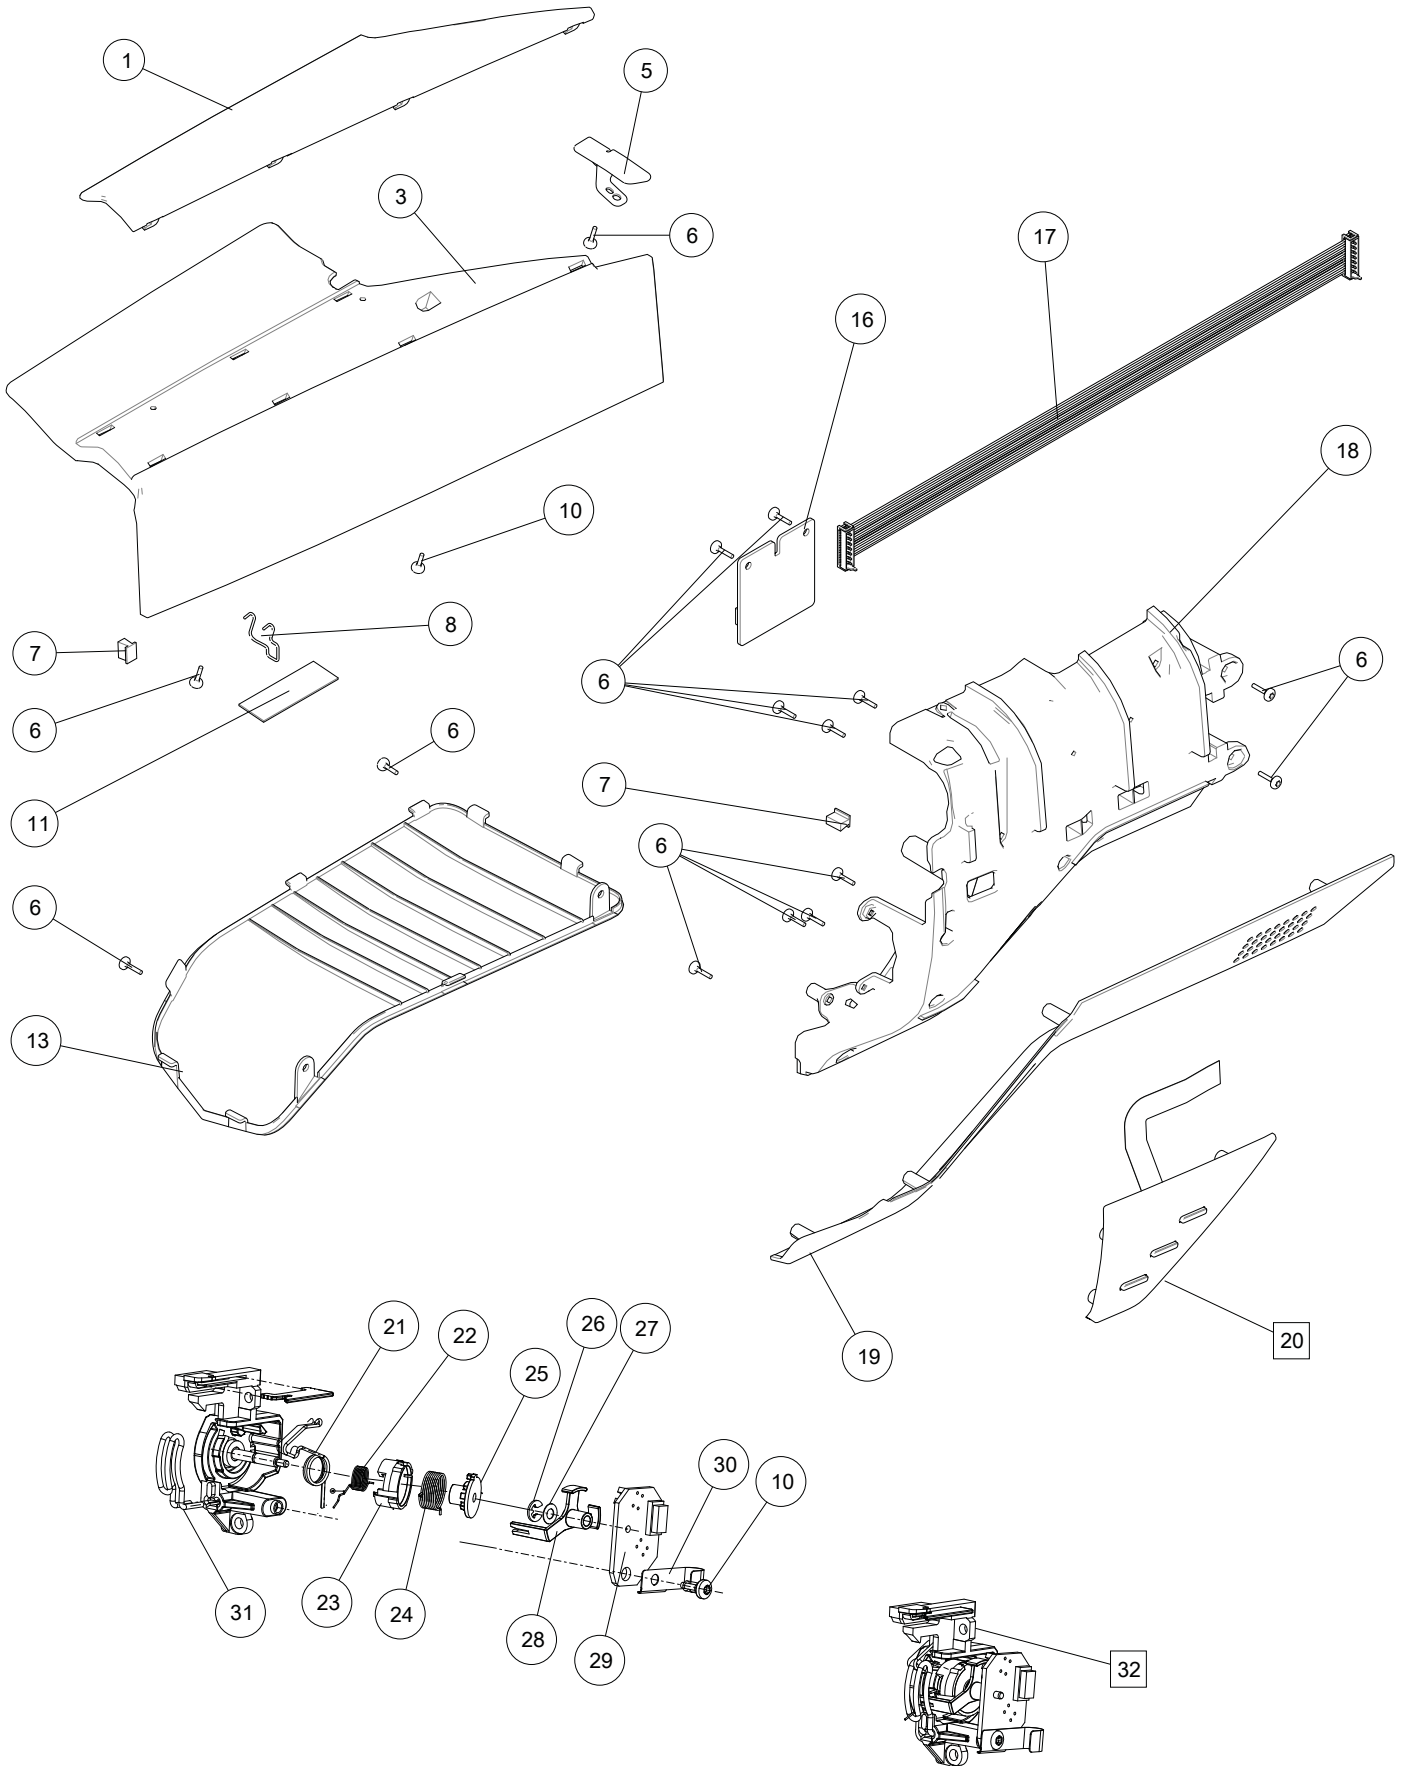

D

1	68017210	Decor Thread Tension Cover
3	68016356	Cover Thread Tension
5	68008648	Thread Guide
6	411966820	Screw PT 3x10 FZB
7	413233501	Pile Seal
8	68008986	Thread Guide
10	411966801	Screw PT 3x7,5 FZB
11	68001638	WiFi Antenna Board CPL w/cable
13	68008549	Light Diffuser Cover
16	68001614	Right Panel Connector Board Cpl
17	68009763	Cable Assembly
18	68000007	Cover Front Extension
19	68000155	Decor Front Cover
20	68000012	Keyboard Cpl Sewing Head
21	413177301	Safety Spring
22	68002465	Check Spring 1
23	413176902	Adjusting Sleeve Outer Part
24	413177201	Check Spring 2
25	413177001	Adjusting Sleeve Inner Part
26	735310620	Lock Washer 2.3
27	411967501	Washer 3x6x0,2
28	413177401	Sensor Thread Take-Up Device
29	413202101	Thread Sensor Board Cpl
30	68002476	EMI Shield
31	413176701	Thread Guide Lower
32	68008650	Thread Sensor Cpl