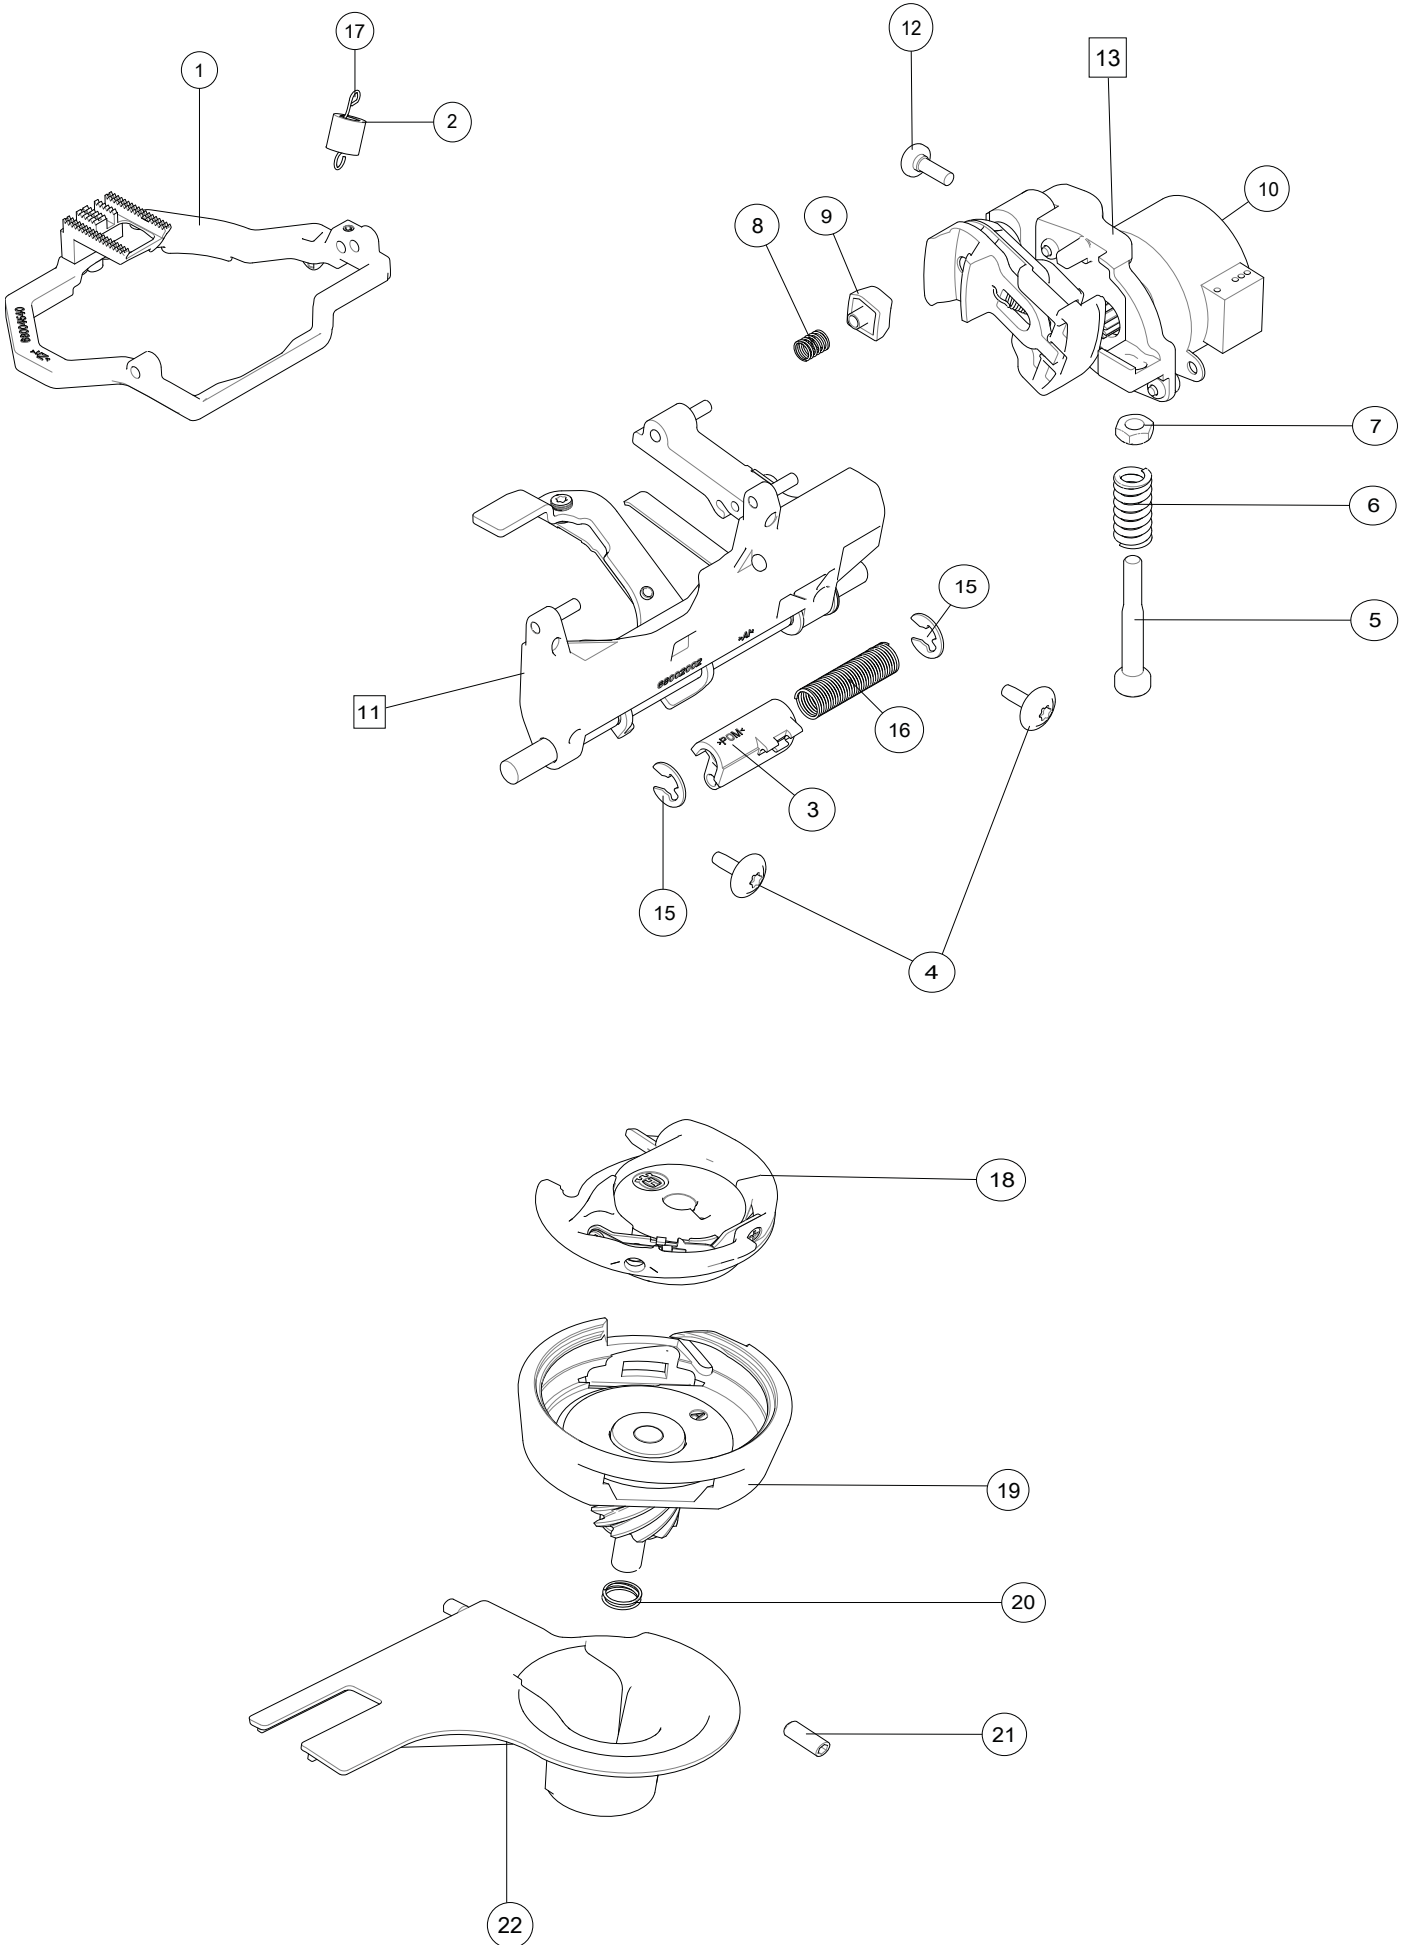

N

1	68008447	Frame Feed Dog Cpl
2	413006802	Buffer
3	68003579	Insert lever feed lift
4	412281904	Screw Flange M4x10 TT Torx
5	68005004	Screw Balance Adjustment
6	412963601	Spring
7	68005005	Nut Balance Adjustment
8	68008681	Spring
9	68017303	Block Guide
10	68004544	Stepping Motor Cpl
11	68016641	Feeding Unit
12	412211412	Screw M4x10 TORX
13	68004644	Guide Unit Cpl
15	735310920	Lock Washer 5
16	412908901	Spring Feed Dog Drop
17	413006802	Feed Frame Spring
18	68005213	Bobbin Case Cpl
19	68016090	Hook Cpl With Shaft
20	412930101	Hook Spring
21	728528705	Screw Plan M4x8 Insex
22	68001378	Dust Cover