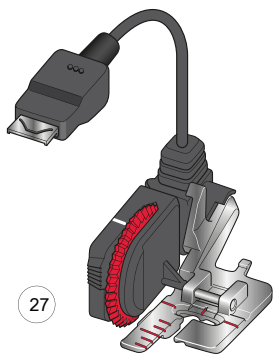

P

1

1	68001994	Standard Accessories
2	412397701	Thread Net 15x100
3	68001933	Multi Tool Cpl
4	401539901	Seam Ripper
5	413190401	Brush SHF
6	412411101	Ruler, Dual Feed, Right
6	412415101	Ruler, Dual Feed, Left
7	68016045	Bobbin Blue
8	416486001	Spool Cone
9	68000130	Spool Holder
10	413051601	Spool Holder 22 mm
11	413051602	Spool Holder 35 mm
12	413051603	Spool Holder 45 mm
13	68008709	Straight Stich Plate CPL
14	413105601	Clearance Plate
15	620098796	Needle Box 5 Needles, Inspira
16	412380445	Blind Hem Foot D
17	412380645	Edging Presser Foot J
18	412785346	Buttonhole Presser Foot C
19	412785545	¼" Piecing Foot
20	412796145	Smooth Glide Foot H
21	412801501	Zipper Presser Foot E
22	412827401	Glide Sole, Buttonhole Foot
23	412849801	Embroidery Foot R CPL
24	68017593	Q-foot cpl
25	413160001	Straight Stich Foot for DF CPL
26	68001172	Dual Feeder and Zig-Zag foot
27	68007010	Buttonhole Sensor Foot
28	412795201	Presser foot Side Motion
29	413113646	Presser Foot B
30	413070203	Set of Clips
31	412610701	Felt Pad
32	68002097	Zipper Bag
33	471008901	USER GUIDE SWE
33	471008906	USER GUIDE DEN
33	471008911	USER GUIDE FIN
33	471008921	USER GUIDE NOR
33	471008926	USER GUIDE ENG
33	471008931	USER GUIDE FRE
33	471008936	USER GUIDE DUT
33	471008941	USER GUIDE ITA
33	471008946	USER GUIDE SPA
33	471008951	USER GUIDE GER
33	471008956	USER GUIDE RUS