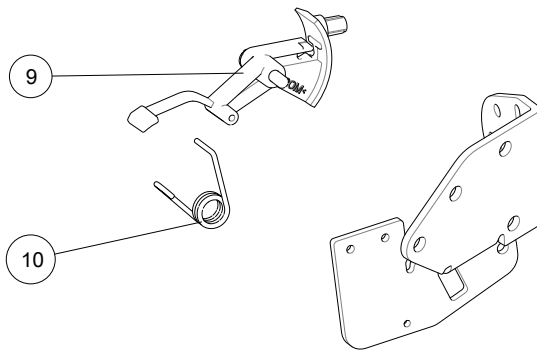

F

1	68009063	Microswitch Cpl
2	412211418	Screw M2,5x10 FZB 5.8 TORX
3	68009060	Bobbin Winding Motor Cpl
4	68008887	Brake Lever
5	412211401	Screw M3x4 TORX
6	412305502	O-Ring
7	68017355	Winding Shaft Blue
8	68017356	Eccentric Winding Stop Blue
9	68017357	Lever Winding Stop Blue
10	68004771	Torsion Spring Winding Stop
11	68001937	Cable USB Cpl
12	411966820	Screw PT 3x10 FZB
13	68000165	USB Connector Board