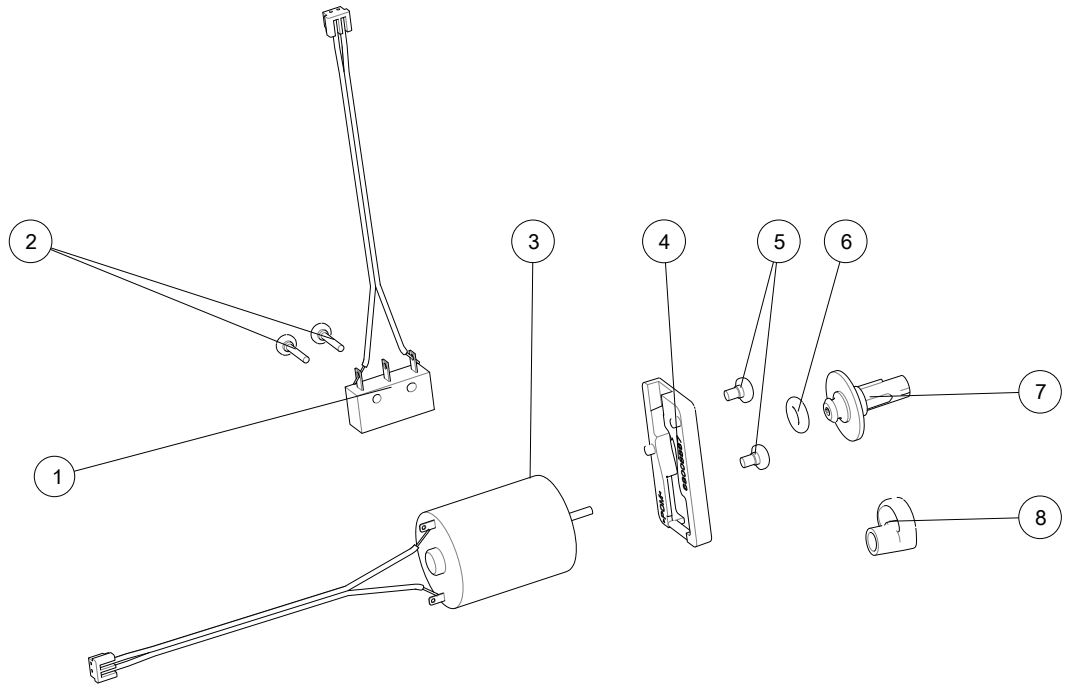

F

1	68009063	Microswitch Cpl
2	412211418	Screw M2,5x10 FZB 5.8 TORX
3	68009060	Bobbin Winding Motor Cpl
4	68008887	Brake Lever
5	412211401	Screw M3x4 TORX
6	412305502	O-Ring
7	68017355	Winding Shaft Blue
8	68017356	Eccentric Winding Stop Blue
9	68017357	Lever Winding Stop Blue
10	68004771	Torsion Spring Winding Stop
11	68001937	Cable USB Cpl
12	411966820	Screw PT 3x10 FZB
13	68000165	USB Connector Board