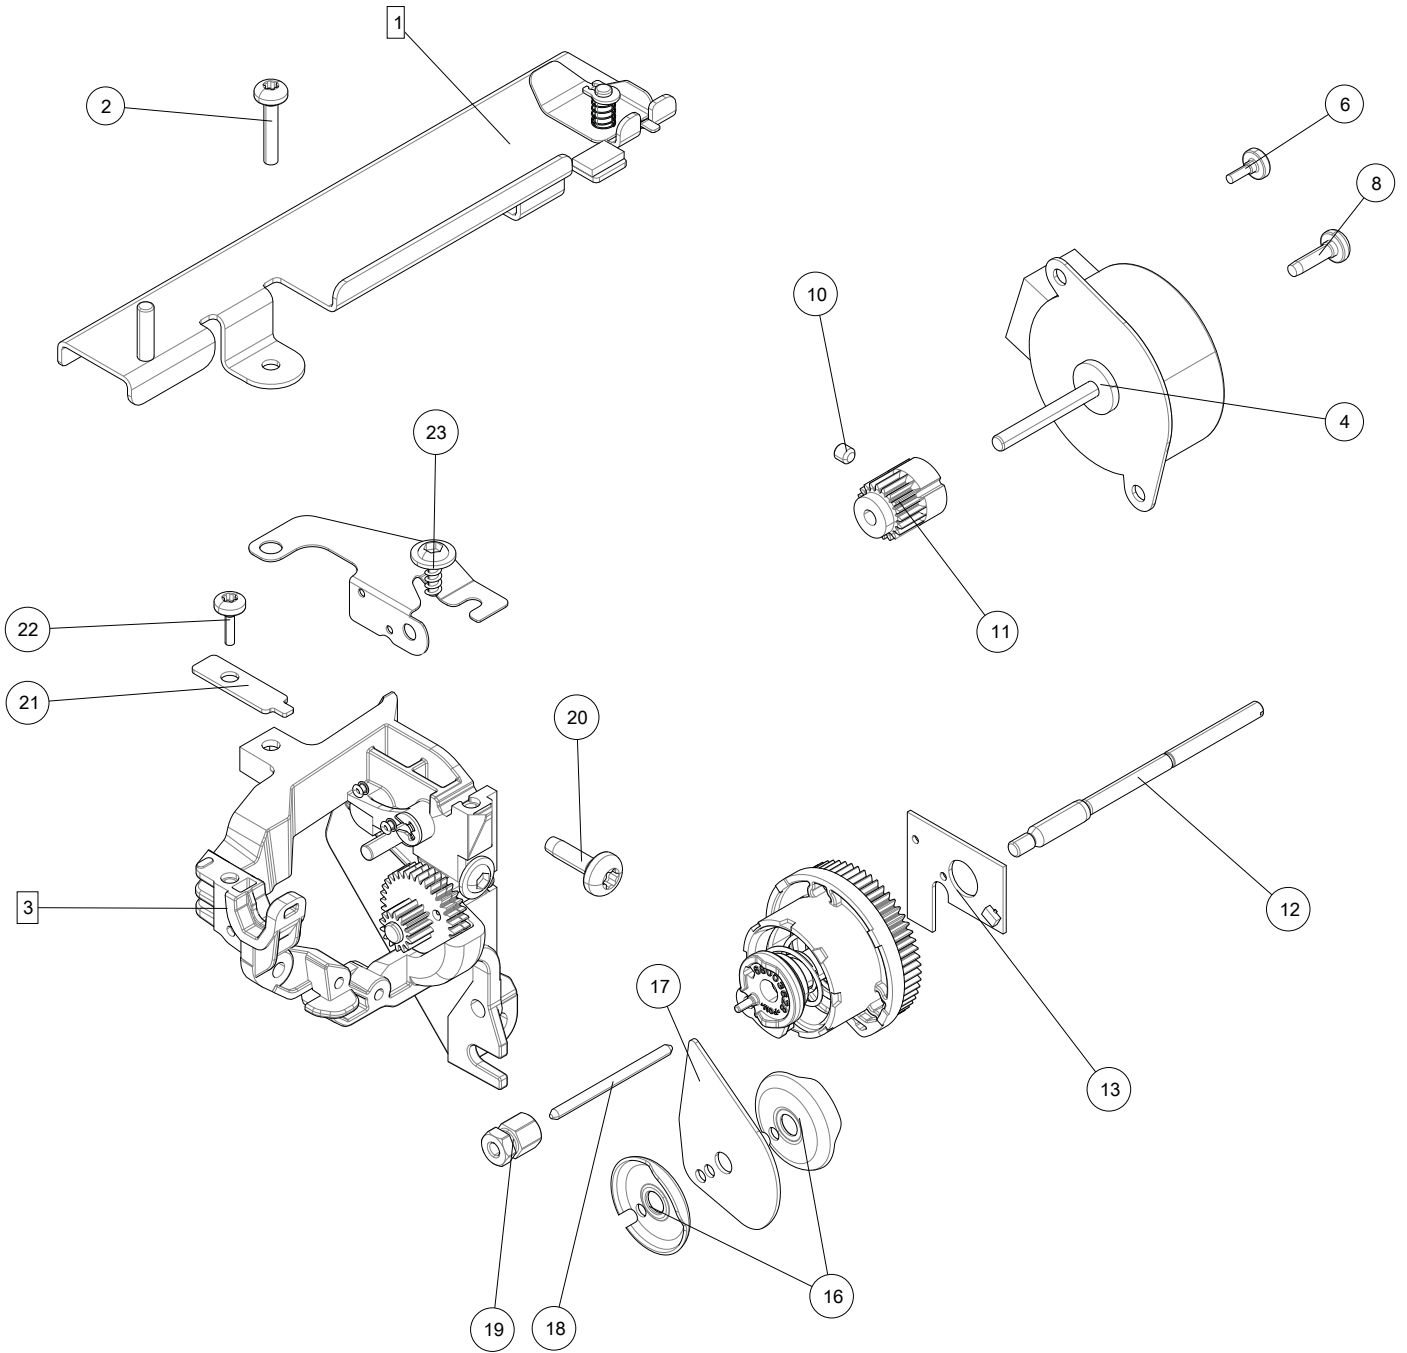

H

1	68008758	Pretension Cpl
2	412211406	Screw M3x14 TORX
3	68004948	Thread Tension Unit Cpl.
4	68004946	Stepping Motor
6	411966828	Screw PT 3x6 FZB
8	412056010	Screw TT M3x10
10	411968703	Screw Flat M3x3 Torx
11	68009475	Gear
12	68003616	Shaft Thread Tension
13	68008707	Calibration Sensor TF Cpl
16	68005172	Disk Outer Thread Tension
17	68005173	Disk Center Thread Tension
18	413113201	Pin
19	68003621	Nut
20	412056006	Screw TT M4x12
21	68003623	Clamp
22	411966801	Screw PT 3x7,5 FZB
23	9303311855000	Screw 3x8