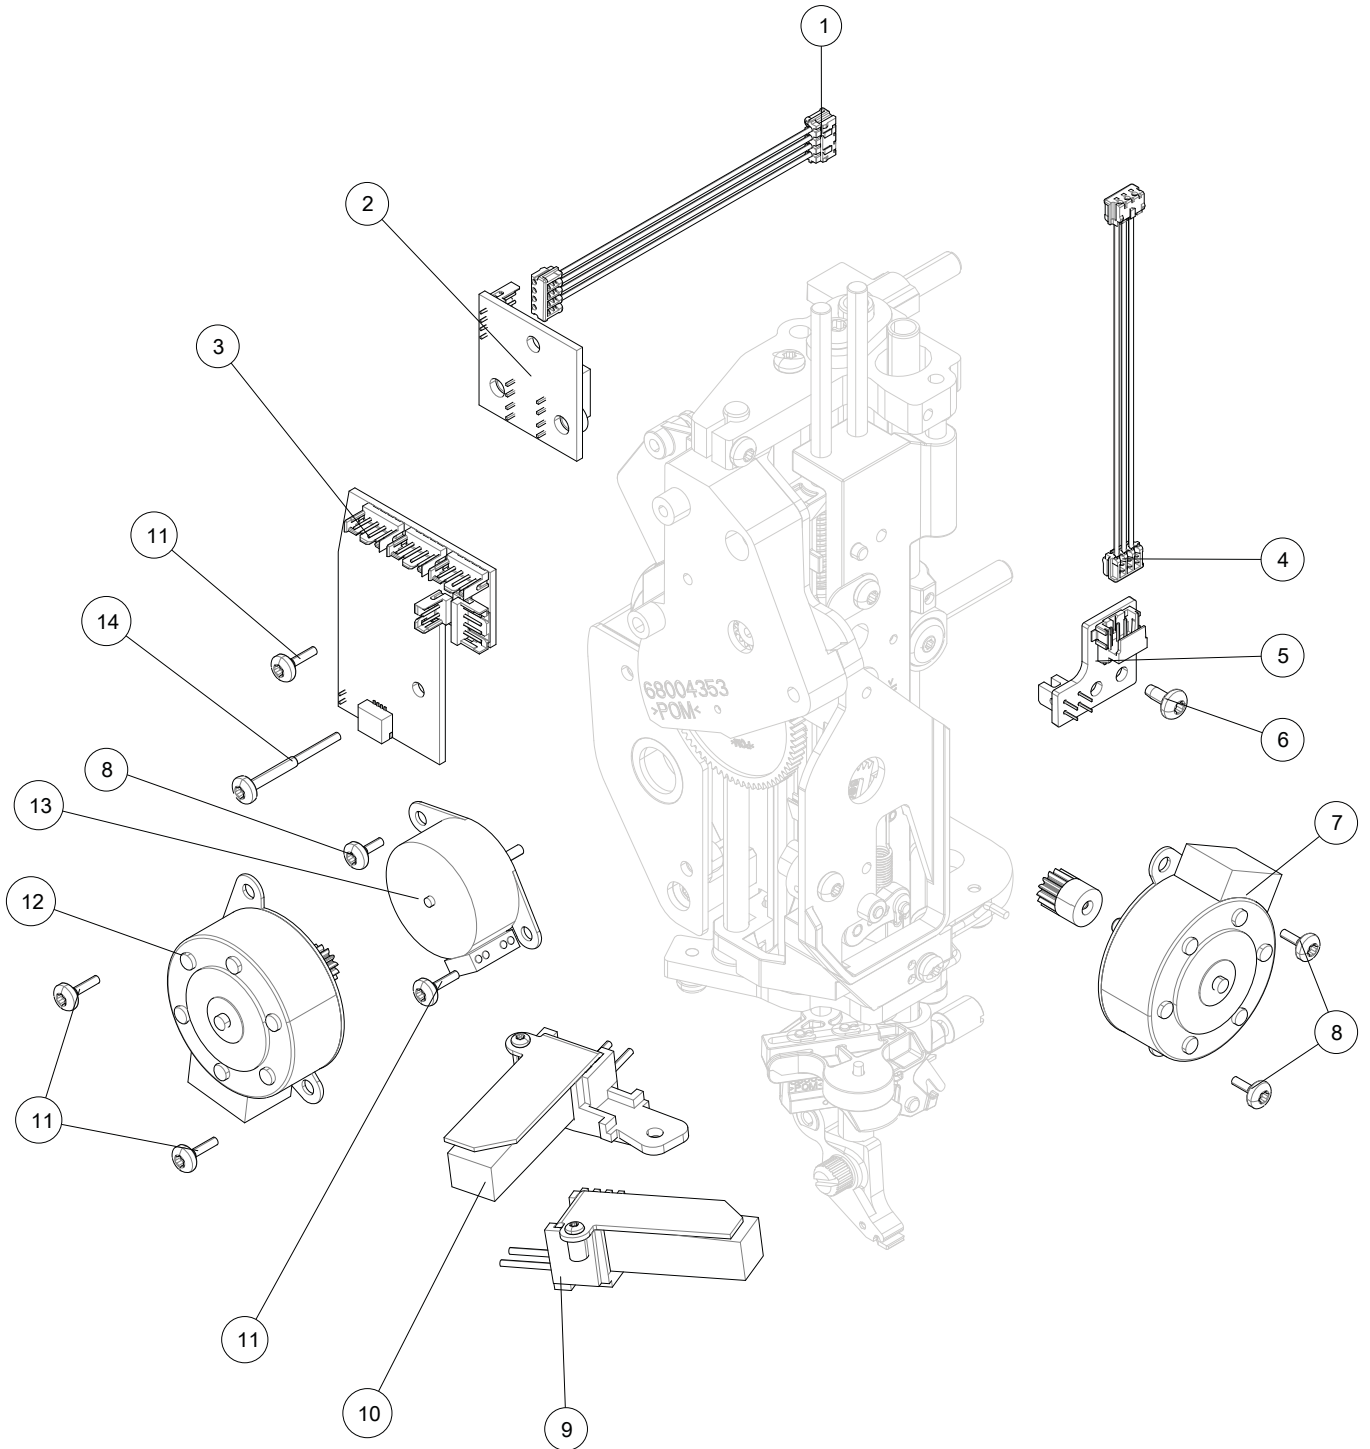

1	68004949	Shield Unit Cpl.
2	68003548	Stepping Motor
3	412056011	Screw TT M3x5
4	68005160	Sealing Shield
5	413314901	Screw PT 3x10
6	413055501	Tension Spring
7	412211403	Screw M3x8 TORX

J

1	68001153	Motor with Connector
2	412353302	Pulley CPL
3	68005148	Rubber Damper
4	68005176	Spacer Block
5	412971902	Belt Tensioner Cpl
6	413416101	Cog Belt
7	68000049	Hand Wheel
8	413416001	Cog Belt
9	68016551	Upper Shaft Part Cpl
10	68008234	Lower Shaft Cpl
12	68001641	Synchronizer
11	68004951	Holder Synchronizer

K

1	413004601	Stepping Motor
2	411966828	Screw PT 30x6 FZB Torx
3	68012606	Cable Assembly Bobbin Sensor
4	68008219	Button
5	68012605	Stitch Plate Sensor
6	413116701	Cutter Thread Brake
7	68005146	Knife Holder cpl
8	68016241	Fetcher
9	412280501	Screw M2x5 FZB
10	68008157	Cut Sensor Cpl
11	68016200	Cut Motor Cpl
12	412056011	Screw TT M3x5
13	68008759	Guide Pin
14	68009116	Fetcher Upper Thread
16	412287903	Screw M4x5

# M 1

1	68009764	Cable Assembly
2	68001972	Presser Foot Servo Sensor Board Cpl
3	68001673	Left Connector Board Cpl
4	68009765	Cable Assembly
5	68008783	Needle Thread Sensor Cpl
6	412056004	Screw TT M3x6
7	412993901	Step Motor
8	411966828	Screw PT 30x6 FZB Torx
9	68009754	Light Guide Sewing Head Left Front Cpl
10	68009770	Light Guide Sewing Head Left Rear Cpl
11	411966801	S_Screw PT 30x7,5 FZB Torx
12	68016159	Stepping Motor Cpl
13	413004602	Stepping Motor 25mm
14	411966822	Screw PT 3x25 FZB