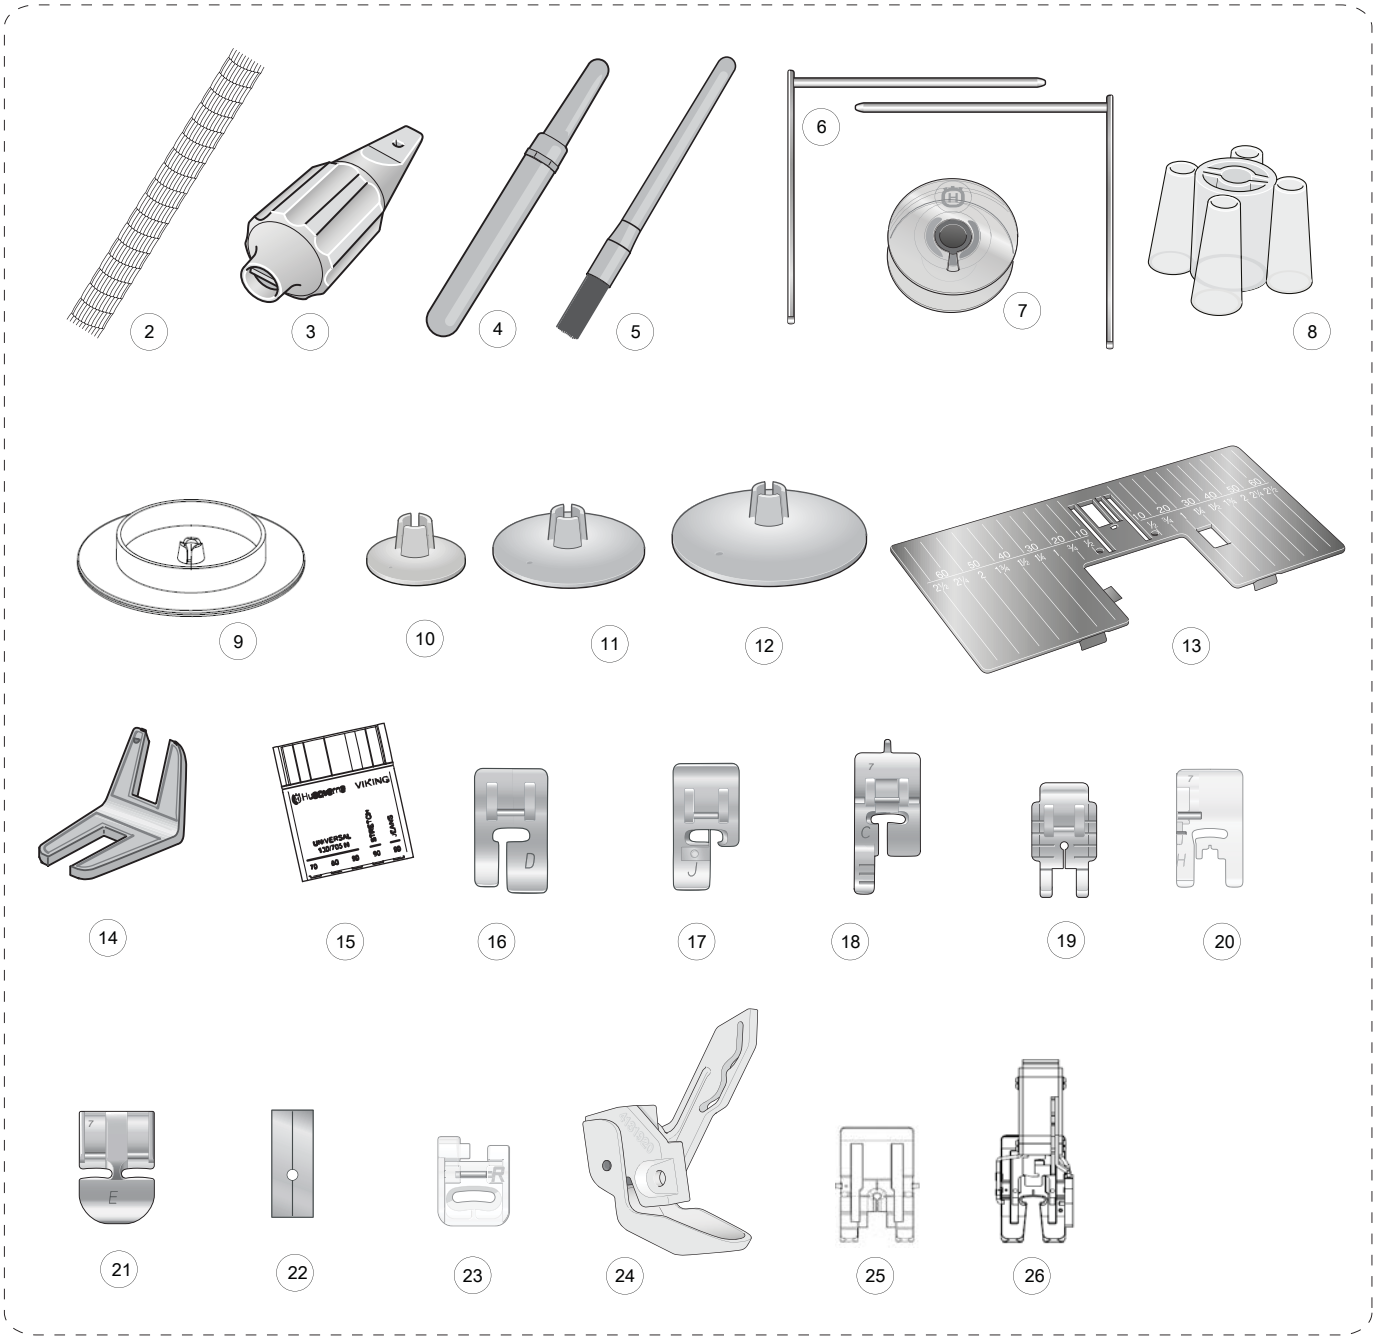

O

6	412991404	Foot Controller CPL.
7	412493002	Control Unit with Winder
8	412184501	Foot
9	412157903	Net Cable 120V
10	412157801	Net Cable 220V
11	412158002	Net Cable GB
11	412158101	Net Cable AU
11	412157902	Net Cable 120V JP
12	68017397	Accessory Box Cpl
13	68002094	Softcover Machine

P

1

1	68001994	Standard Accessories
2	412397701	Thread Net 15x100
3	68001933	Multi Tool Cpl
4	401539901	Seam Ripper
5	413190401	Brush SHF
6	412411101	Ruler, Dual Feed, Right
6	412415101	Ruler, Dual Feed, Left
7	68016045	Bobbin Blue
8	416486001	Spool Cone
9	68000130	Spool Holder
10	413051601	Spool Holder 22 mm
11	413051602	Spool Holder 35 mm
12	413051603	Spool Holder 45 mm
13	68008709	Straight Stich Plate CPL
14	413105601	Clearance Plate
15	620098796	Needle Box 5 Needles, Inspira
16	412380445	Blind Hem Foot D
17	412380645	Edging Presser Foot J
18	412785346	Buttonhole Presser Foot C
19	412785545	¼" Piecing Foot
20	412796145	Smooth Glide Foot H
21	412801501	Zipper Presser Foot E
22	412827401	Glide Sole, Buttonhole Foot
23	412849801	Embroidery Foot R CPL
24	68017593	Q-foot cpl
25	413160001	Straight Stich Foot for DF CPL
26	68001172	Dual Feeder and Zig-Zag foot
27	68007010	Buttonhole Sensor Foot
28	412795201	Presser foot Side Motion
29	413113646	Presser Foot B
30	413070203	Set of Clips
31	412610701	Felt Pad
32	68002097	Zipper Bag
33	471008901	USER GUIDE SWE
33	471008906	USER GUIDE DEN
33	471008911	USER GUIDE FIN
33	471008921	USER GUIDE NOR
33	471008926	USER GUIDE ENG
33	471008931	USER GUIDE FRE
33	471008936	USER GUIDE DUT
33	471008941	USER GUIDE ITA
33	471008946	USER GUIDE SPA
33	471008951	USER GUIDE GER
33	471008956	USER GUIDE RUS