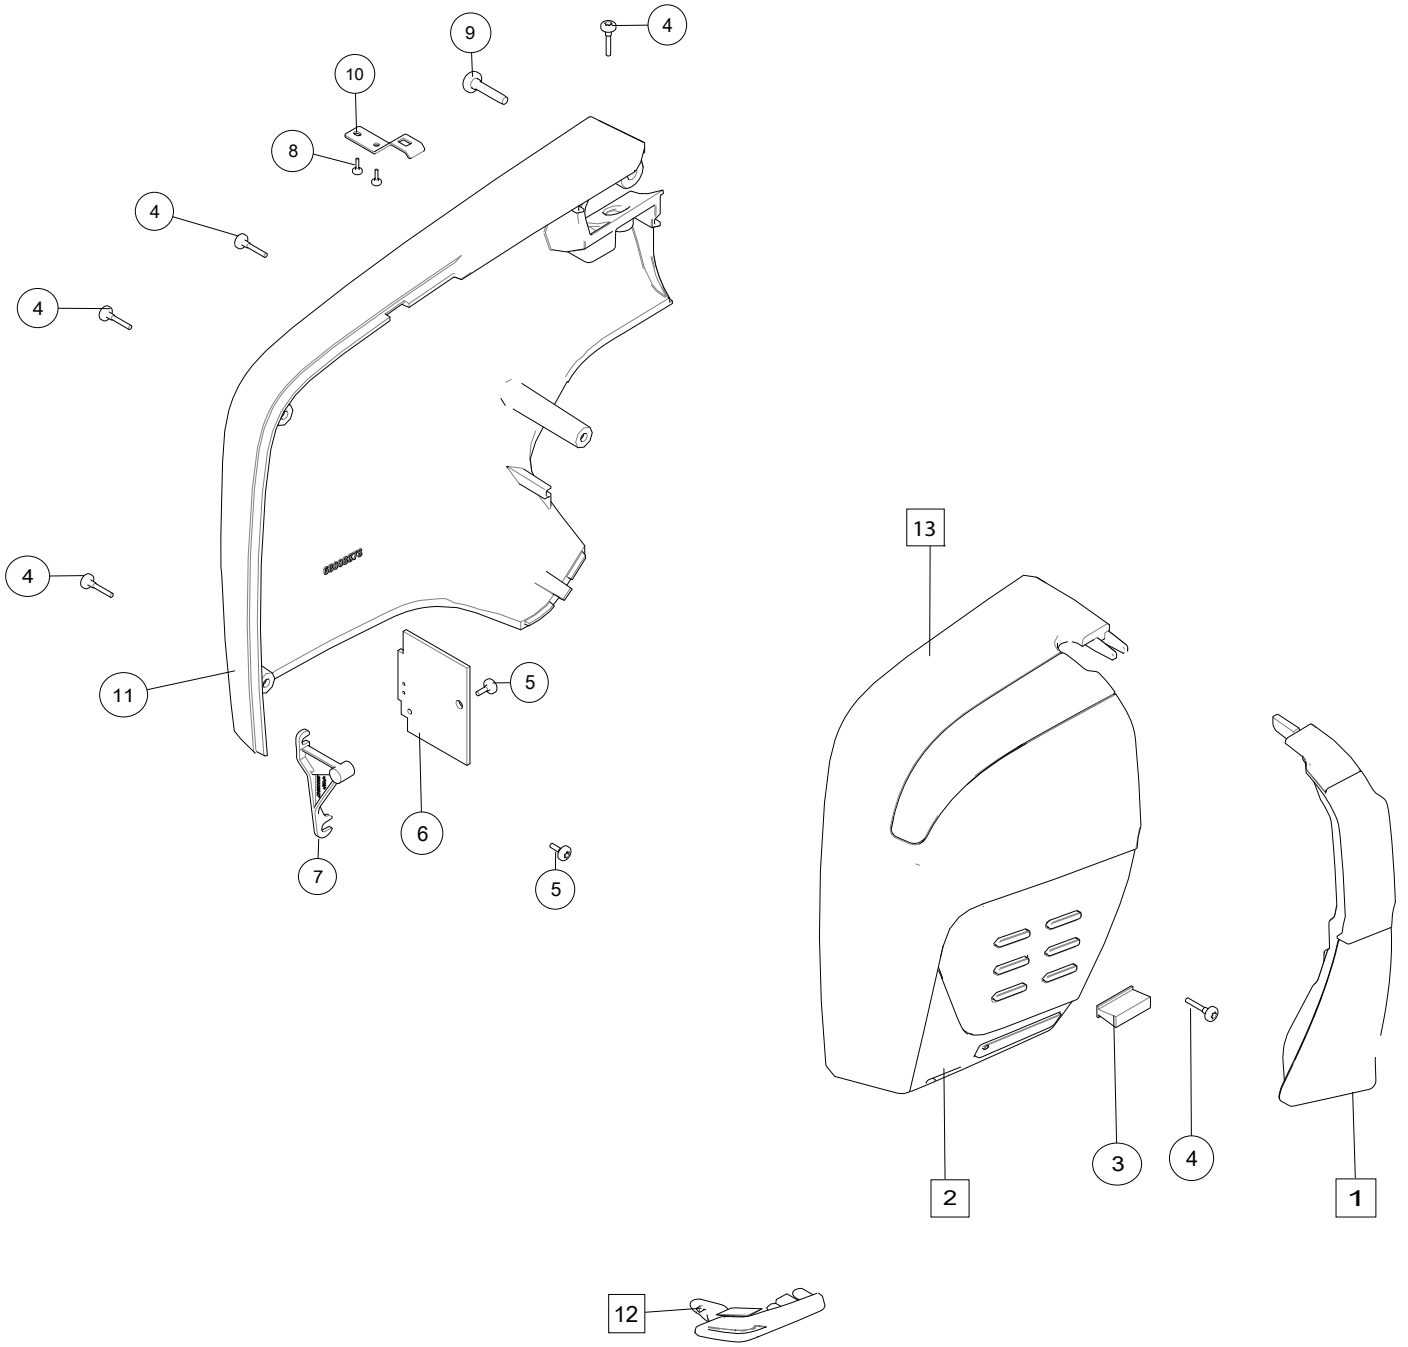

# Parts list

Designer | **EPIC**

A

1	68003741	Cover CSU Cpl
2	68000014	Keyboard Cpl Sewing Head
3	68002540	Pile Seal
4	411966803	Screw PT 3x12 FZB
5	411966828	Screw PT 3x6 FZB
6	68001620	Accessory Connector Board Cpl
7	68003547	Holder Connector Board
8	411966823	Screw PT 1,8x5 FZB
9	412056007	Screw TT M4x16
10	68008127	Plate spring
11	68018308	Cover Rear Extension
12	68009751	Thread Cutter CPL w/knife
13	68016181	Cover Sewing Head Cpl

B

1	68007040	Handle Cpl
2	68008372	Cover Rear Base
3	68009426	Cover Free Arm
4	68008229	Cover Free Arm Lower
5	68008227	Lid
6	413068601	Torsion Spring
7	68002730	Stitch Plate Cpl
8	68017716	Bobbin Cover
9	412056007	Screw TT M4x16
10	411966803	Screw PT 3x12 FZB
11	68009683	Cover handle
12	411966828	Screw PT 3x6 FZB
14	411966812	Screw PT 4x40 FZB
15	412056010	Screw TT M3x10
16	412056006	Screw PT 4x12 TORX
17	68008210	Guide Pin
19	412287903	Screw M4x5
20	68005144	Retainer Cpl
21	412423701	Thread Cutter