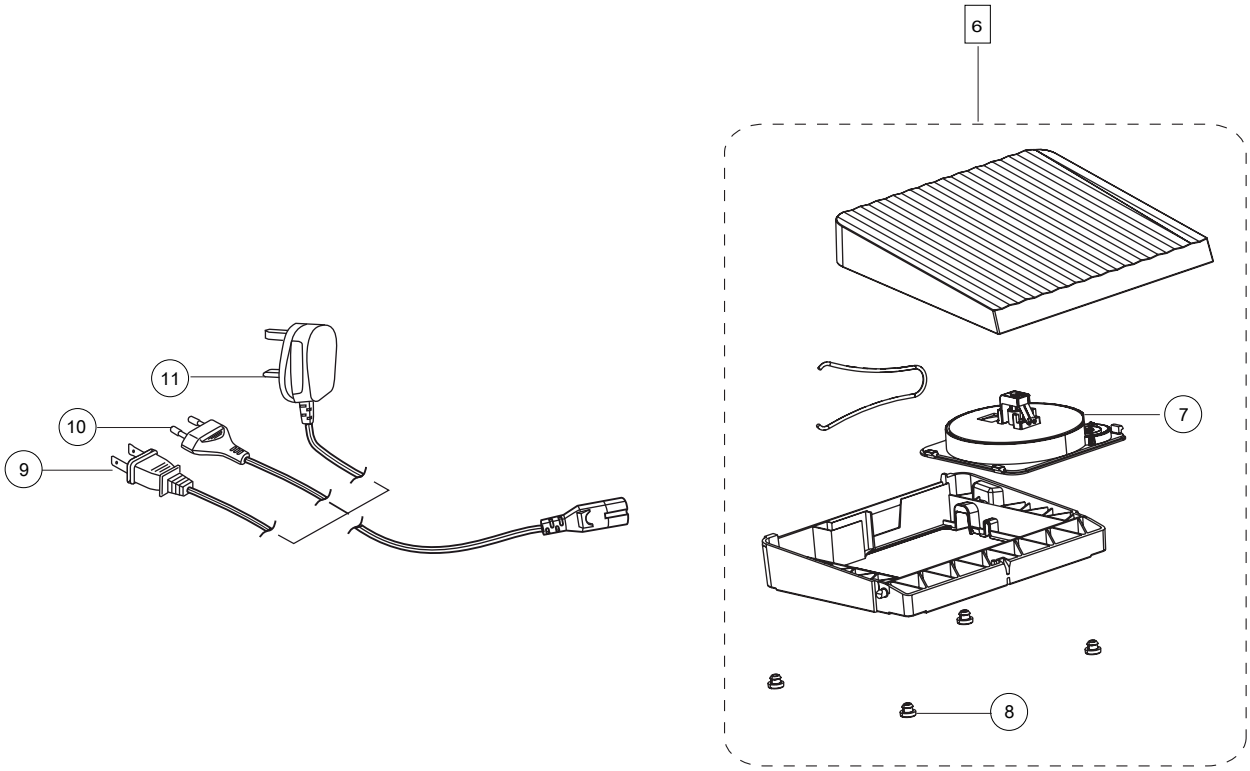

O

6	412991404	Foot Controller CPL.
7	412493002	Control Unit with Winder
8	412184501	Foot
9	412157903	Net Cable 120V
10	412157801	Net Cable 220V
11	412158002	Net Cable GB
11	412158101	Net Cable AU
11	412157902	Net Cable 120V JP
12	68017397	Accessory Box Cpl
13	68002094	Softcover Machine