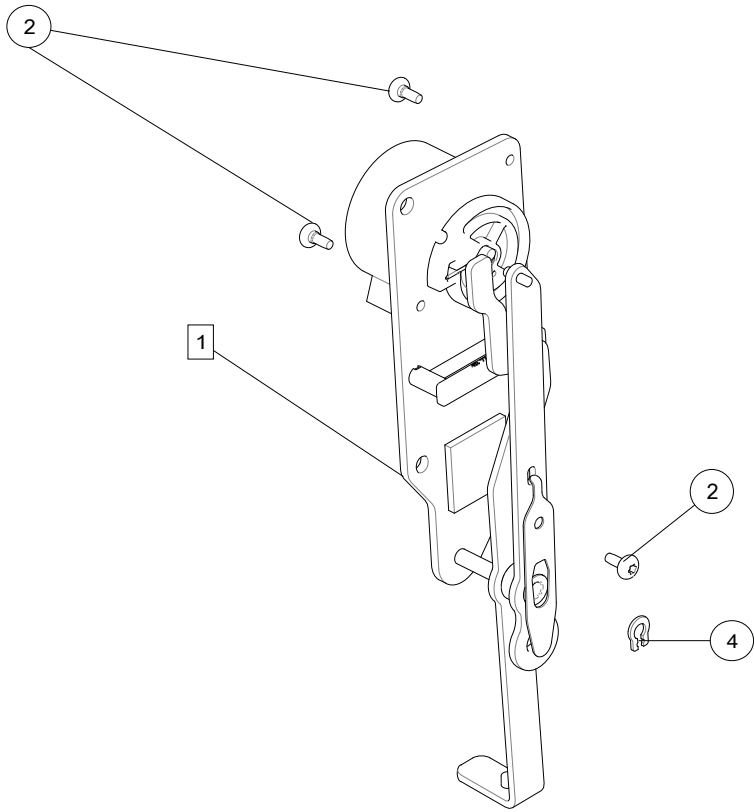

L

1	413060001	Side Feed Feed Dog Drop Cpl
2	412056004	Screw TT M3x6
4	735613640	Compression Ring Ø4
5	68004953	Pull Rod Side Feeder Cpl
6	68005033	Transmission Linkage
8	413034501	Linkage Feed Dog Drop Cpl
9	68005034	Pull Wire