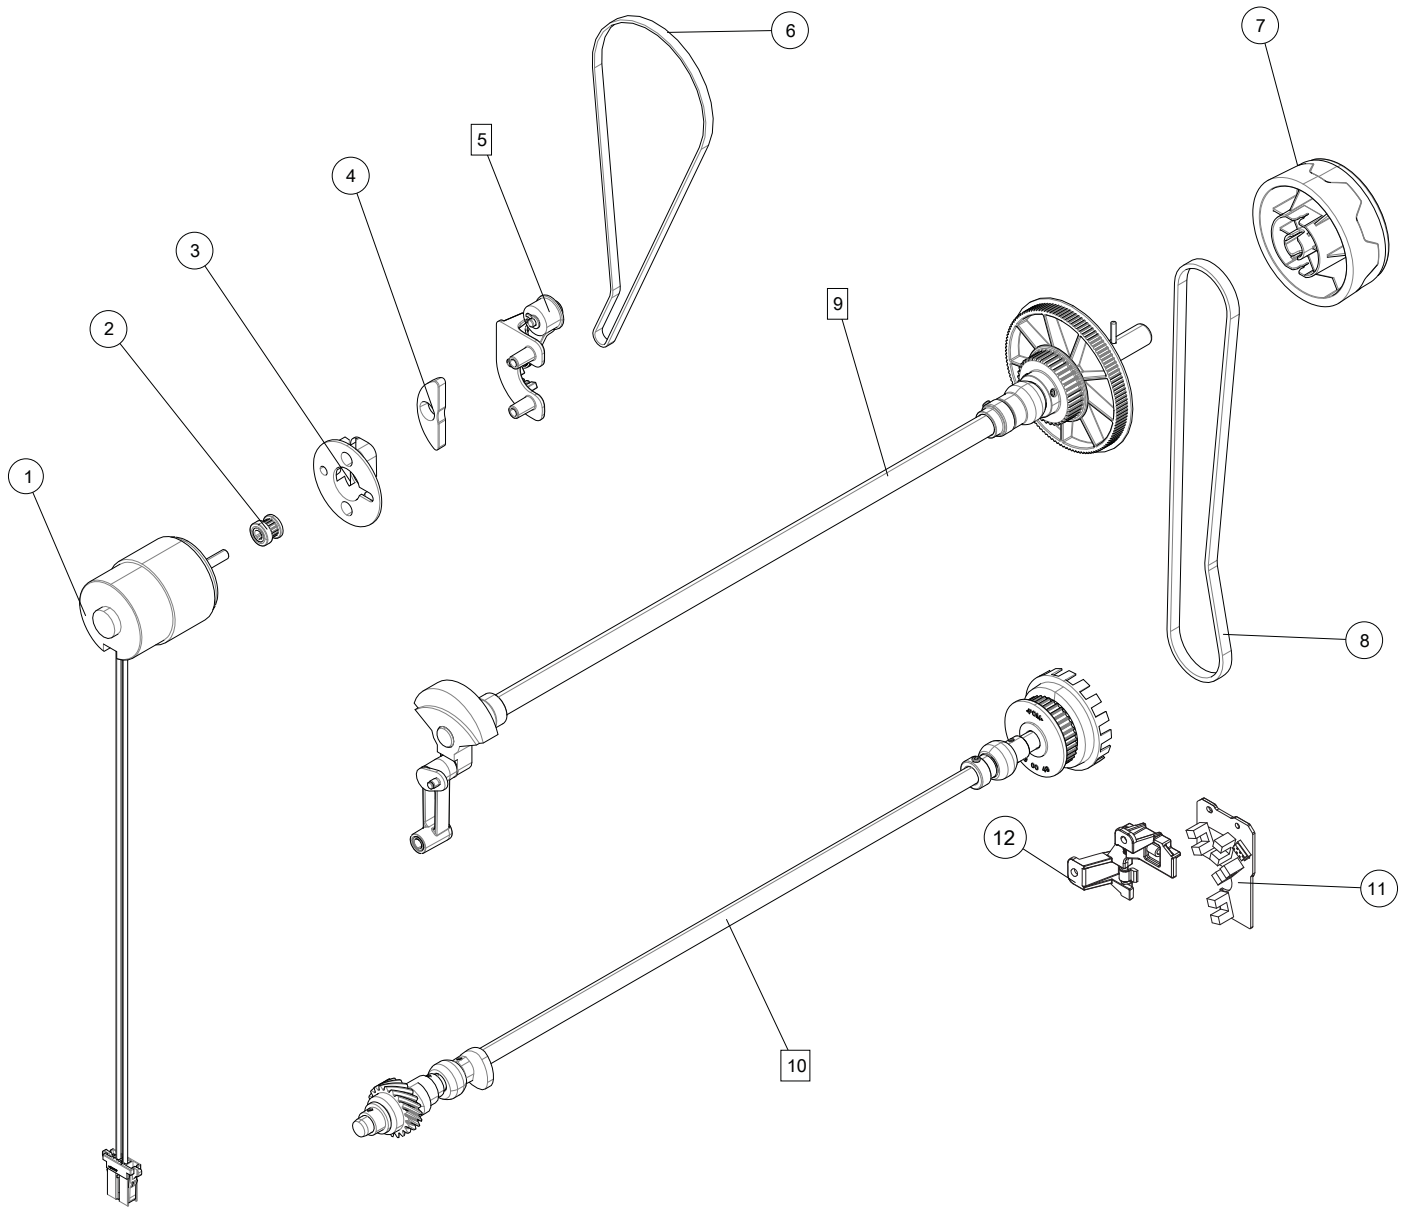

# H

1	68008758	Pretension Cpl
2	412211406	Screw M3x14 TORX
3	68004948	Thread Tension Unit Cpl.
4	68004946	Stepping Motor
6	411966828	Screw PT 3x6 FZB
8	412056010	Screw TT M3x10
10	411968703	Screw Flat M3x3 Torx
11	68009475	Gear
12	68003616	Shaft Thread Tension
13	68008707	Calibration Sensor TF Cpl
16	68005172	Disk Outer Thread Tension
17	68005173	Disk Center Thread Tension
18	413113201	Pin
19	68003621	Nut
20	412056006	Screw TT M4x12
21	68003623	Clamp
22	411966801	Screw PT 3x7,5 FZB
23	9303311855000	Screw 3x8

1	68004949	Shield Unit Cpl.
2	68003548	Stepping Motor
3	412056011	Screw TT M3x5
4	68005160	Sealing Shield
5	413314901	Screw PT 3x10
6	413055501	Tension Spring
7	412211403	Screw M3x8 TORX

J

1	68001153	Motor with Connector
2	412353302	Pulley CPL
3	68005148	Rubber Damper
4	68005176	Spacer Block
5	412971902	Belt Tensioner Cpl
6	413416101	Cog Belt
7	68000049	Hand Wheel
8	413416001	Cog Belt
9	68016551	Upper Shaft Part Cpl
10	68008234	Lower Shaft Cpl
12	68001641	Synchronizer
11	68004951	Holder Synchronizer