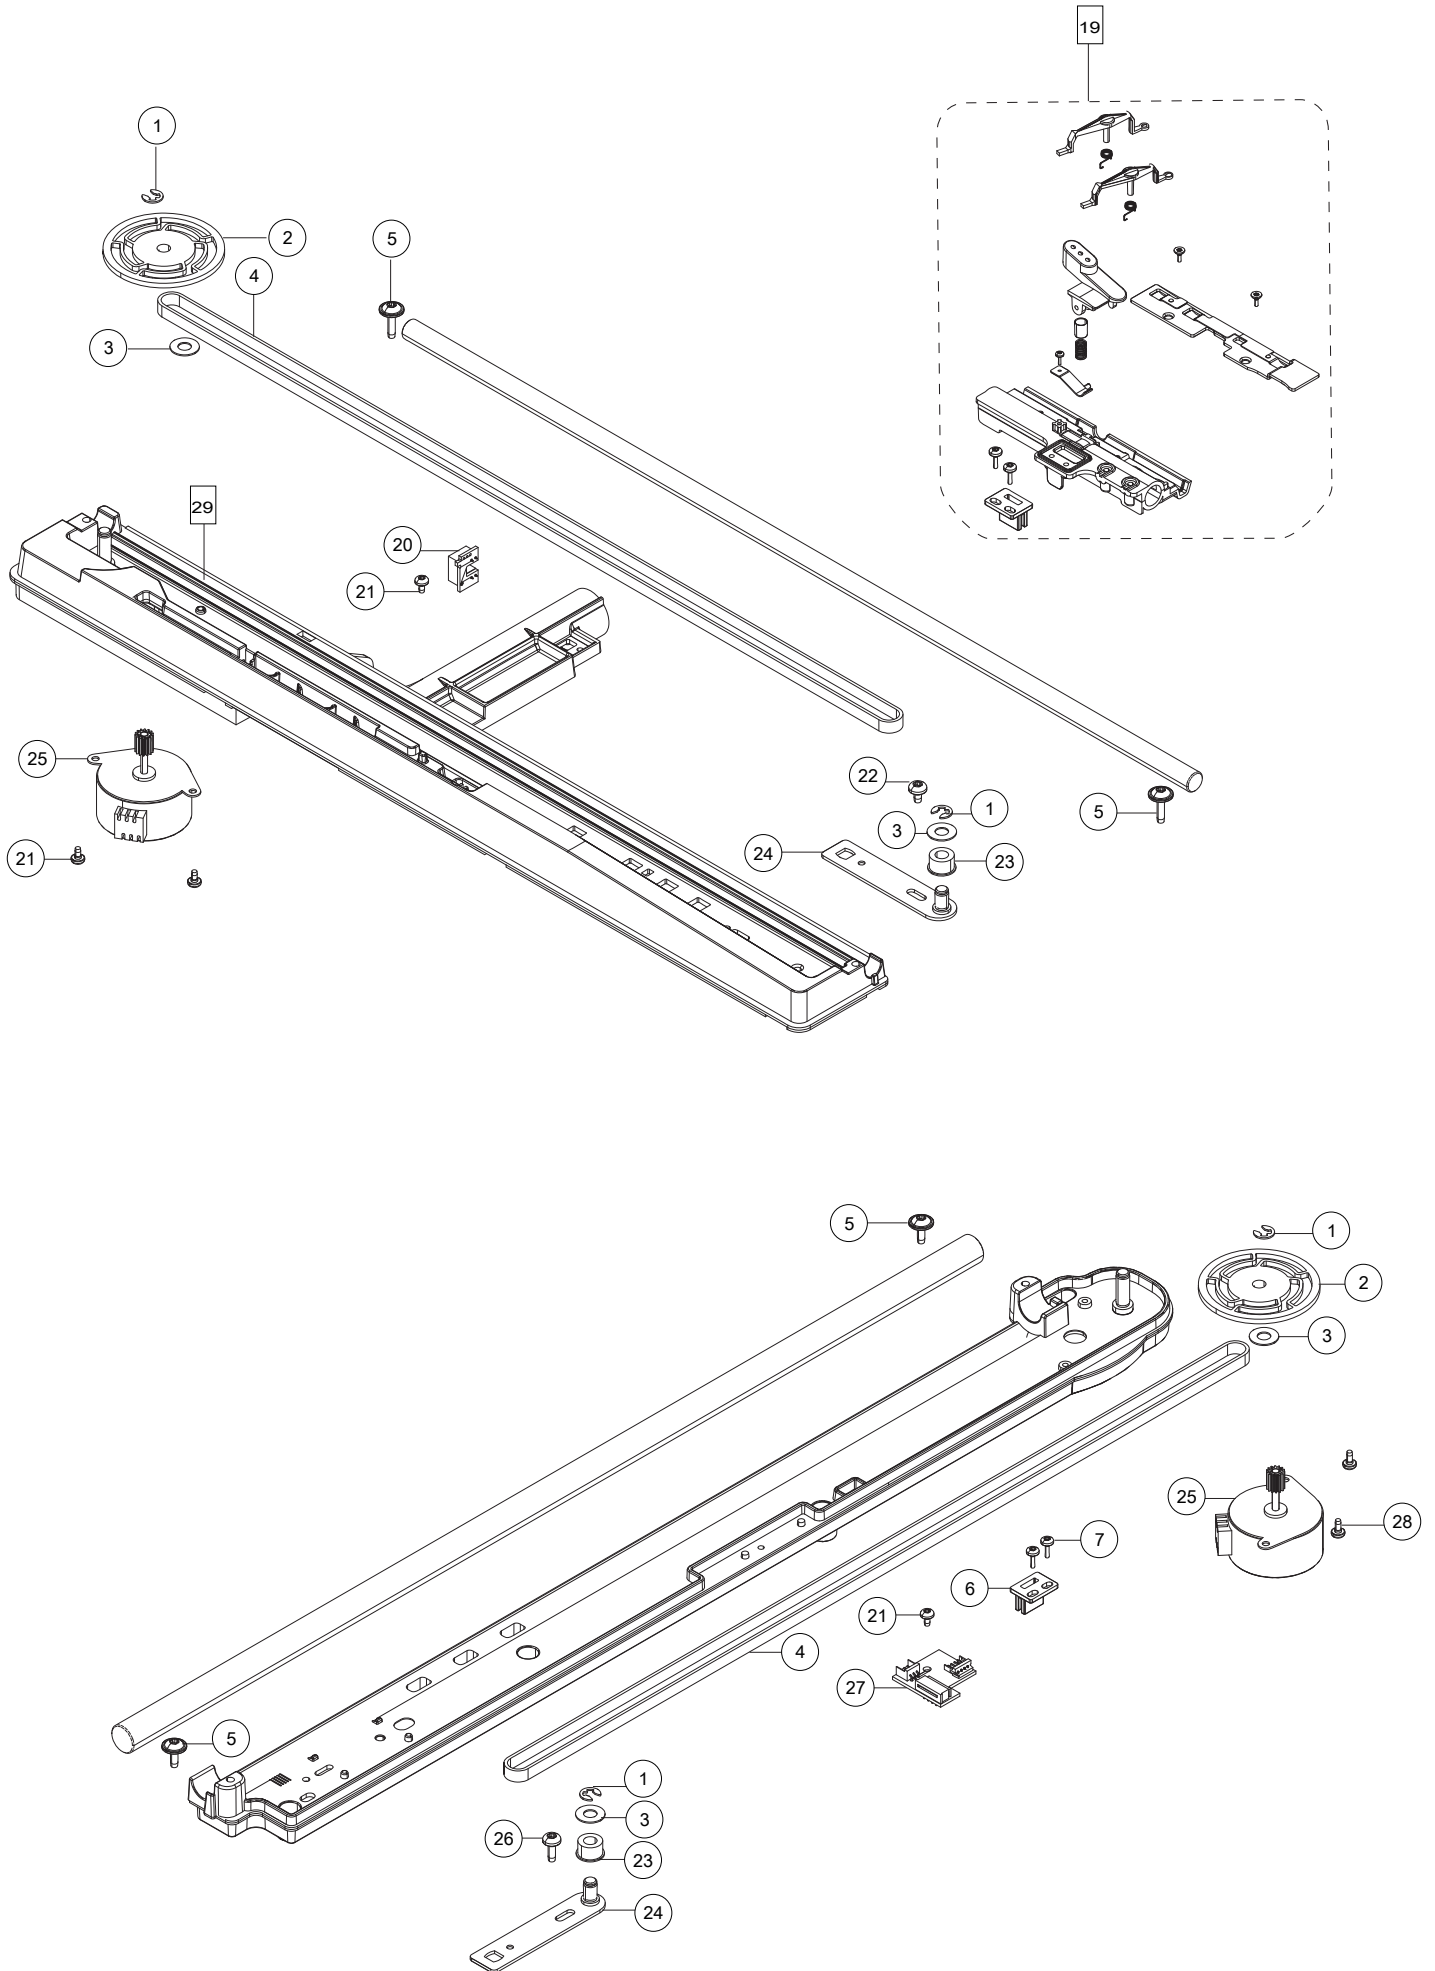

Q

1	735310820	Lock Washer 4
2	412524601	Gear Wheel
3	412384301	Washer 6/13*0.6 FZB
4	413027201	Synchronous Belt XY-Unit
5	412281904	Screw Flange M4*10 TAPTITE TORX
6	412525301	Holder Belt
7	411966801	Screw PT 30*7.5 FZB TORX
19	413026701	Y-Sled, CPL.
20	413029601	Board, Hoop Detection, CPL.
21	412056011	Screw M3*5
22	412056012	Screw M4*6
23	412384202	Cog Wheel
24	412524901	Plate, Belt Tension, CPL.
25	413029901	Stepper Motor, XY-Unit, CPL.
26	412056005	Screw TAPTITE M4*10 TORX
27	413029301	Board, Y-Arm, CPL.
28	412056004	Screw TAPTITE M3*6 TORX
29	413026301	Y-Frame