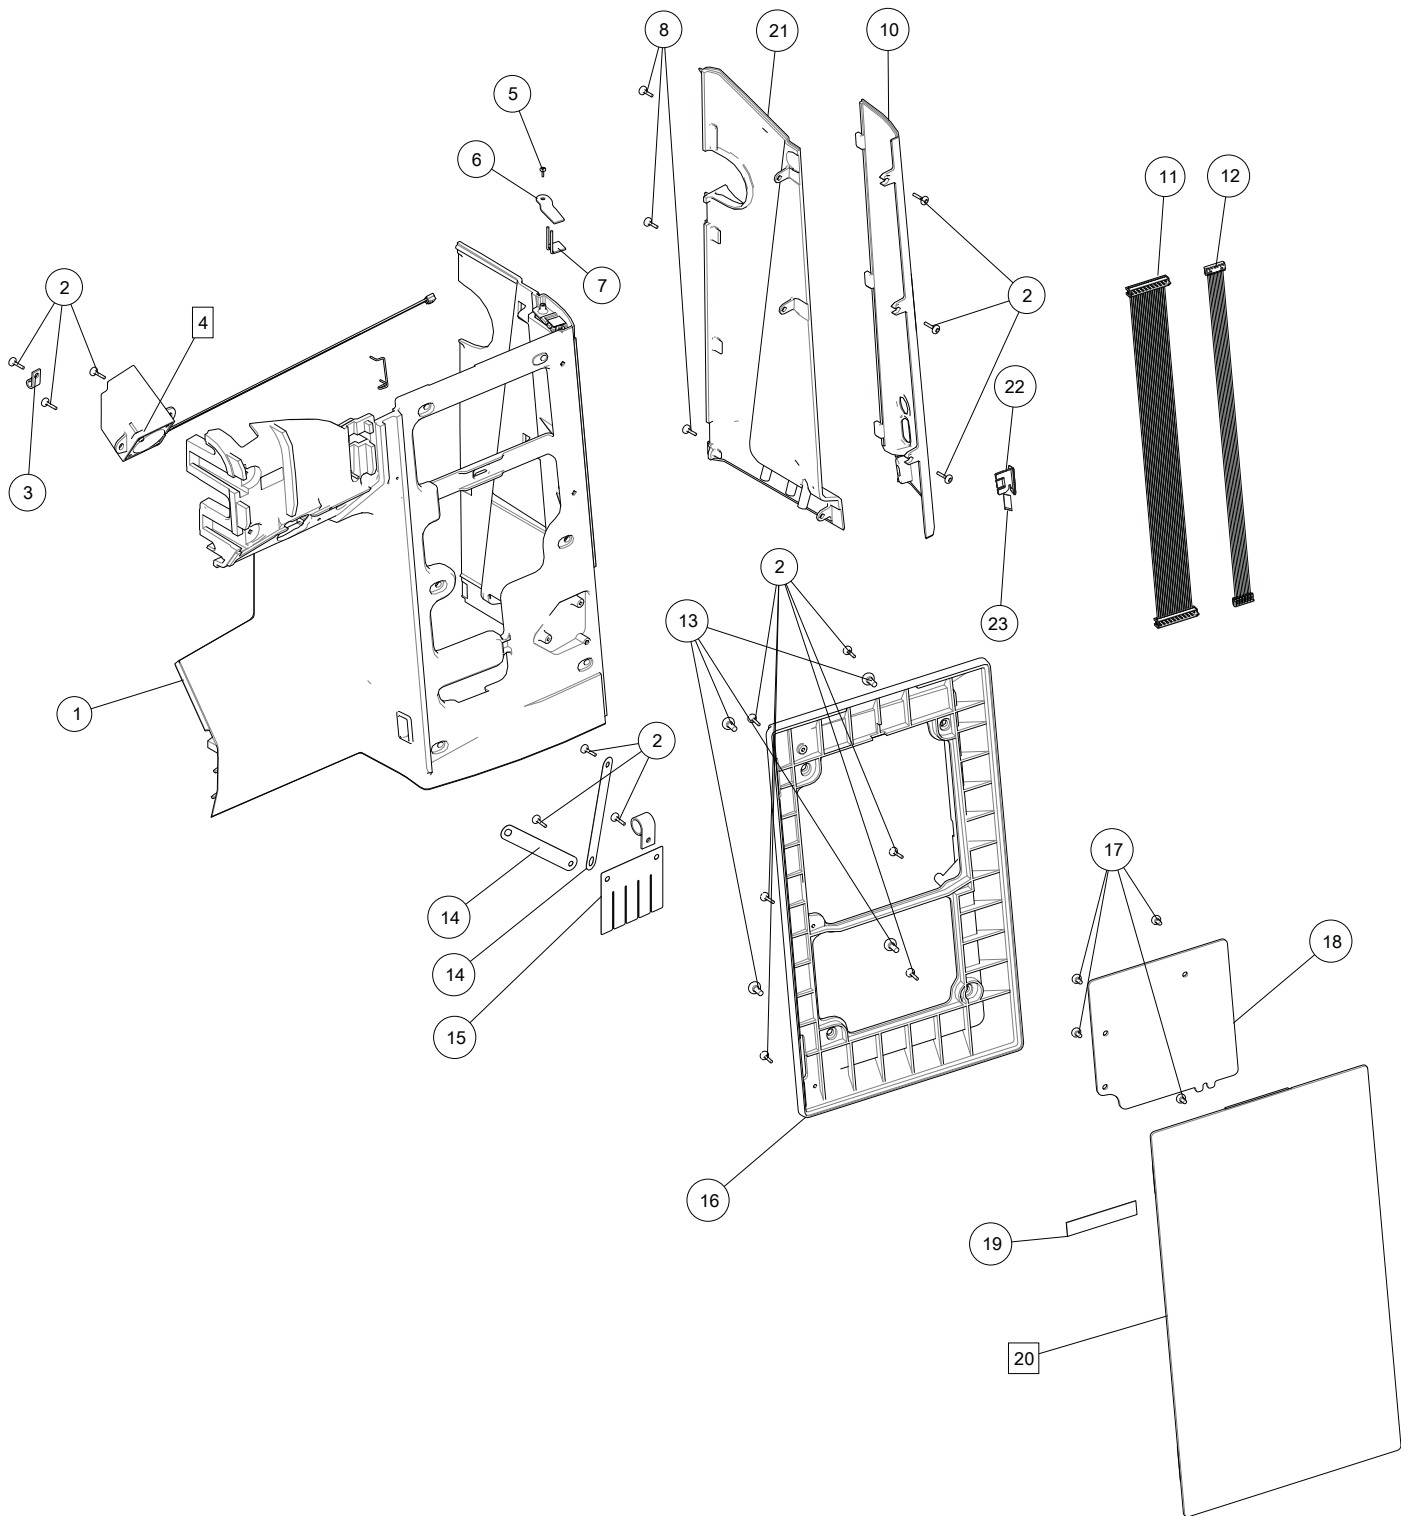

E

1	68000015	Cover Front Base
2	411966820	Screw PT 3x10 FZB
3	68005075	Wire Clip
4	68002021	Loudspeaker Cpl
5	411966823	Screw PT 1,8x5 FZB
6	68008698	Heat Sink Plate
7	68001635	Right Side Decor Light HV Cpl (LED)
8	411966801	Screw PT 3x7,5 FZB
10	68017110	Light Diffuser Cover
11	68009756	Cable Assembly
12	68009757	Cable Assembly
13	412211411	Screw M4x8 TORX
14	68000003	Grounding Plate
15	68003501	Grounding Plate
16	68016399	Cover Display
17	412056011	Screw TT M3x5
18	68008239	Application Board HV Epic
19	68009762	Cable Assembly
20	68000026	Display Cpl
21	68016398	Cover Gable
22	68016223	Knife holder
23	412423701	Knife