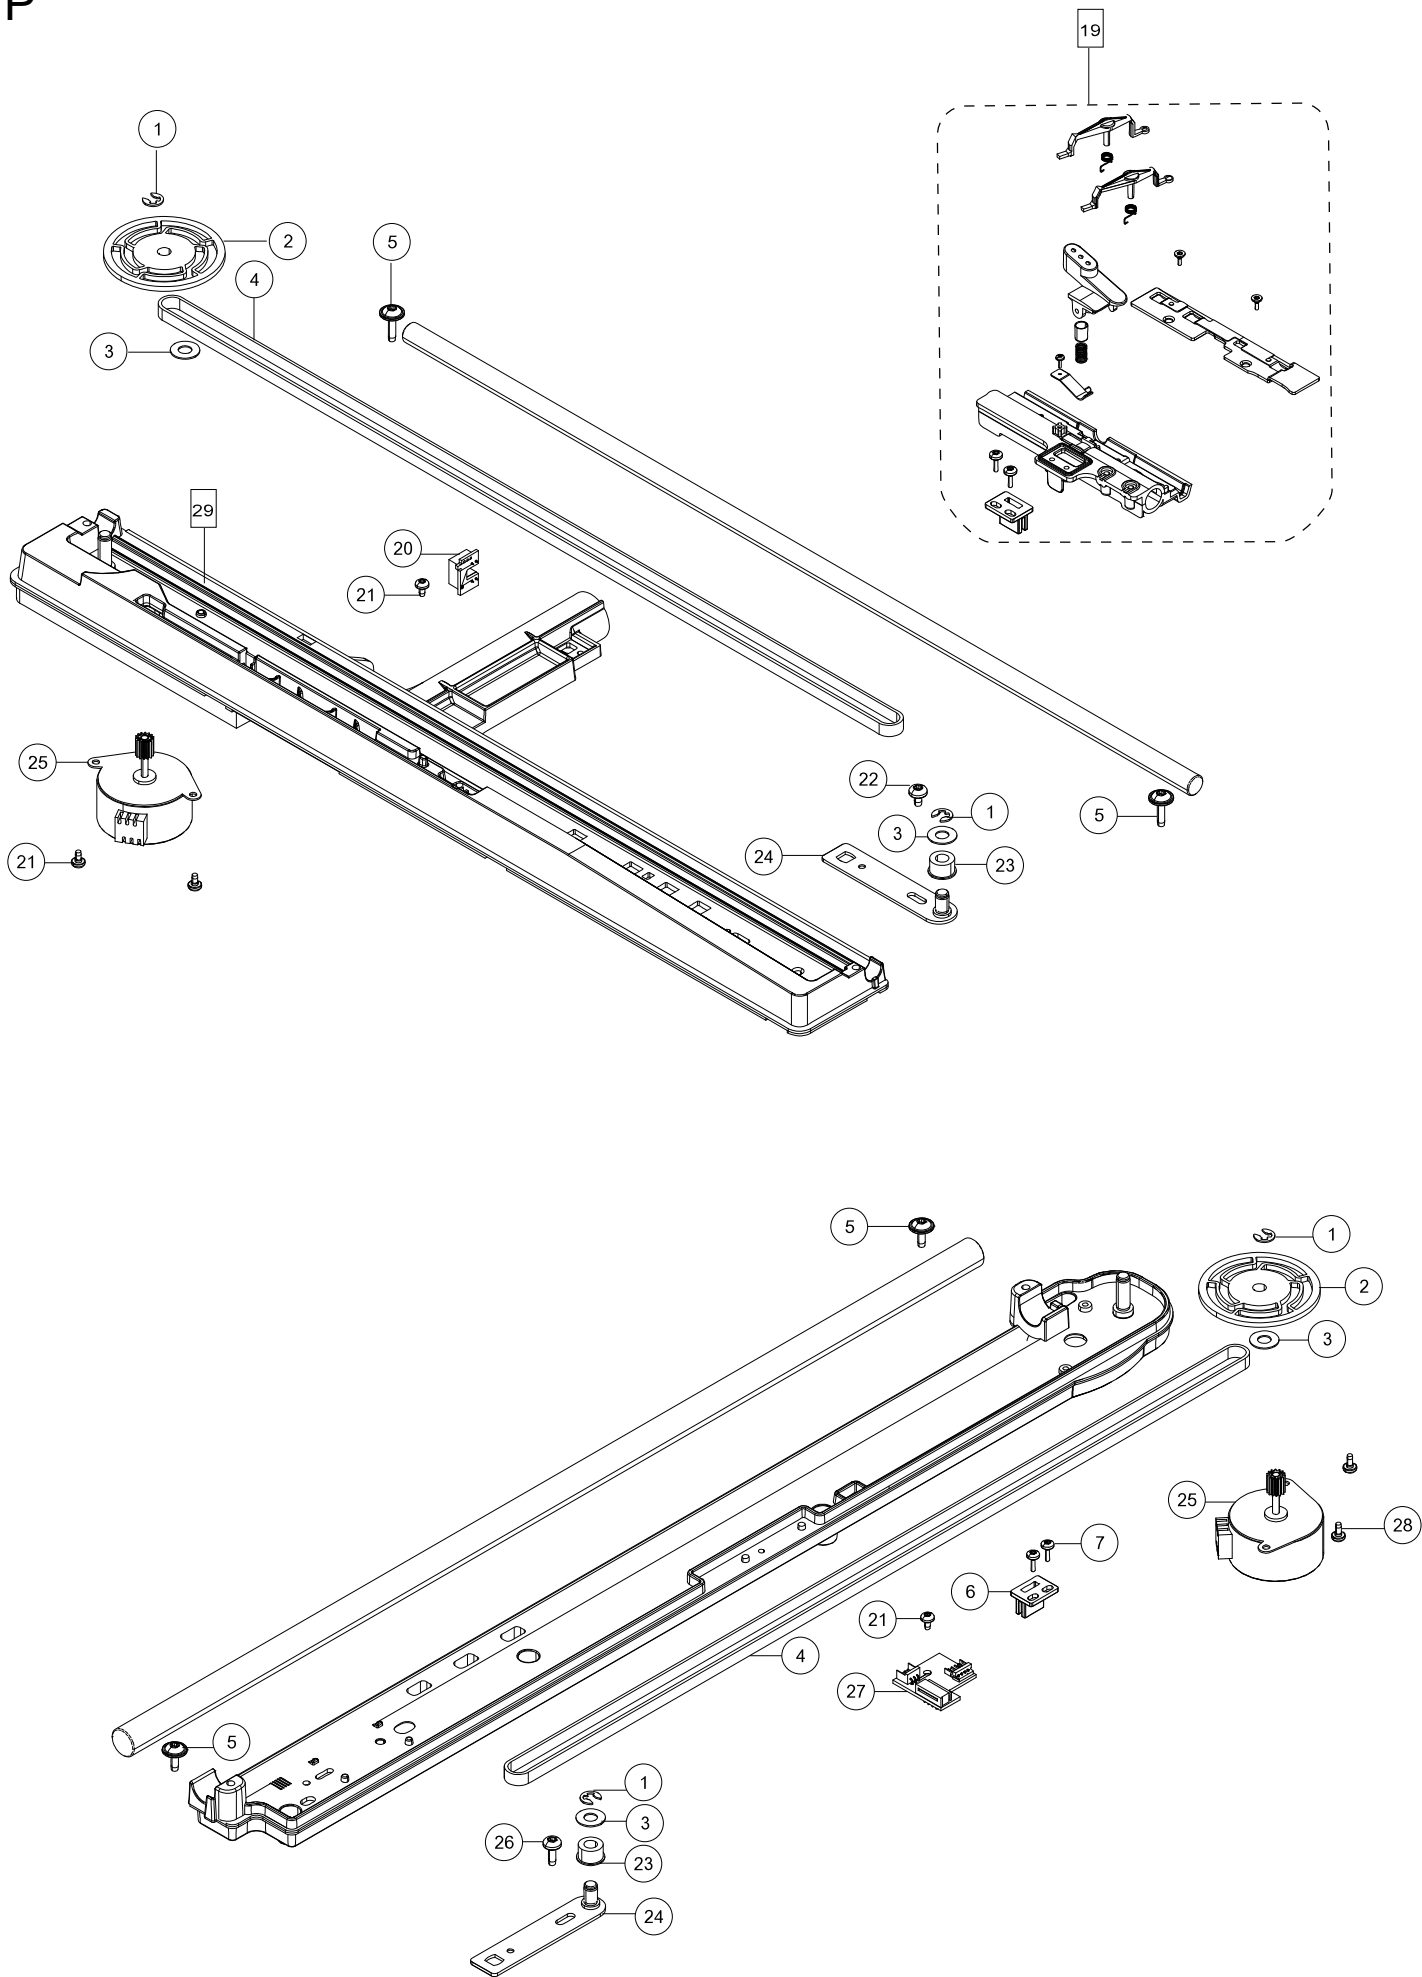

O

		TOOLS		
1				
2	412397701	Thread Net 15x100		
3	68001933	Multi Tool Cpl	35	6310260018000 Spacer
4	401539901	Seam Ripper	36	6111160002000 Feeler gauge 2.5
5	413190401	Brush SHF	37	413102201 Needle clamp
6	412411101	Ruler, Dual Feed, Right		
6	412415101	Ruler, Dual Feed, Left		
7	68016045	Bobbin Blue		
8	416486001	Spool Cone		
9	68000130	Spool Holder		
10	413051601	Spool Holder 22 mm		
11	413051602	Spool Holder 35 mm		
12	413051603	Spool Holder 45 mm		
13	68008711	Scant Stitch Plate		
14	413105601	Clearance Plate		
15	620098796	Needle Box 5 Needles, Inspira		
16	68011543	Blind Hem Foot D		
17	68011495	Edging Presser Foot J		
18	68011571	Buttonhole Presser Foot C		
19	68012795	¼" Piecing Foot		
20	68011500	Smooth Glide Foot H		
21	68011895	Zipper Presser Foot E		
22	68012404	Glide Sole, Buttonhole Foot		
23	412849801	Embroidery Foot R CPL		
24	68017593	Q-foot cpl		
25	68009000	A-foot 9mm		
27	68011655	Buttonhole Sensor Foot		
28	68011502	Presser foot Side Motion		
29	68011913	Presser Foot B		
30	413070203	Set of Clips		
31	412610701	Felt Pad		
32	68002097	Zipper Bag		
33	471059501	USER GUIDE SWE		
33	471059506	USER GUIDE DEN		
33	471059511	USER GUIDE FIN		
33	471059521	USER GUIDE NOR		
33	471059526	USER GUIDE ENG		
33	471059531	USER GUIDE FRE		
33	471059536	USER GUIDE DUT		
33	471059541	USER GUIDE ITA		
33	471059546	USER GUIDE SPA		
33	471059551	USER GUIDE GER		
33	471059556	USER GUIDE RUS		

P

1	735310820	Lock Washer 4
2	412524601	Gear Wheel
3	412384301	Washer 6/13*0.6 FZB
4	413027201	Synchronous Belt XY-Unit
5	412281904	Screw Flange M4*10 TAPTITE TORX
6	412525301	Holder Belt
7	411966801	Screw PT 30*7.5 FZB TORX
19	68006061	Y-Sled, CPL.
20	413029601	Board, Hoop Detection, CPL.
21	412056011	Screw M3*5
22	412056012	Screw M4*6
23	412384202	Cog Wheel
24	412524901	Plate, Belt Tension, CPL.
25	413029901	Stepper Motor, XY-Unit, CPL.
26	412056005	Screw TAPTITE M4*10 TORX
27	413029301	Board, Y-Arm, CPL.
28	412056004	Screw TAPTITE M3*6 TORX
29	413026301	Y-Frame