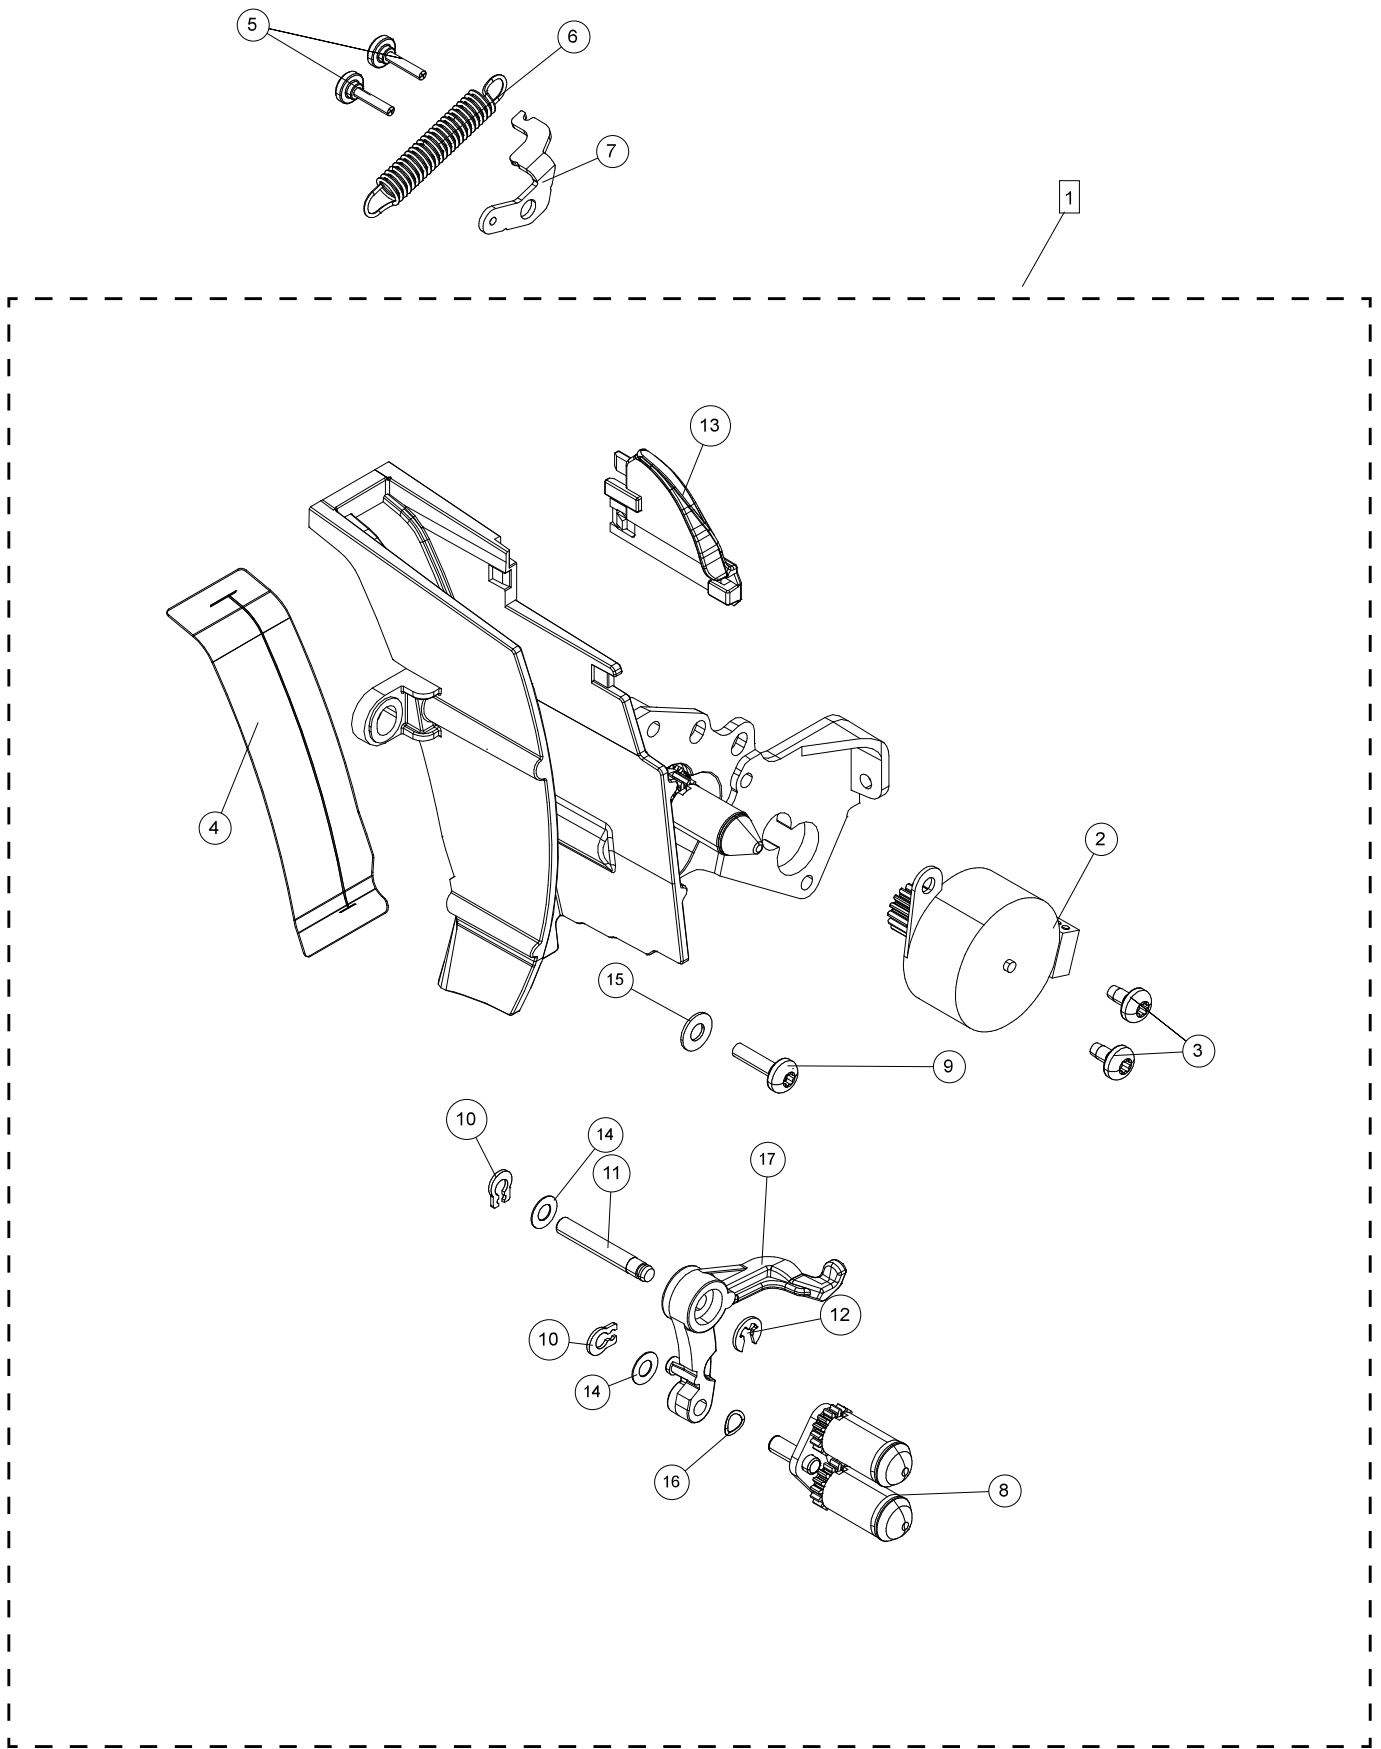

G

1	68012501	Shield Unit Cpl
2	68003132	Stepping Motor
3	412056011	Screw TT M3x5
4	68005160	Sealing Shield
5	413314901	Screw PT 3x10
6	413055501	Tension Spring
7	68004539	Guide Spring
8	68012503	Rocker Cpl
9	412211404	Screw M3x10
10	735612440	Compression Ring Ø3x0.6
11	68015500	Shaft
12	735310620	E-Clip 2.3x0.6
13	68000109	Thread Guide
14	411967501	Washer 3x6x0,2
15	1230508425000	Washer
16	413273701	Wave Spring Washer
17	413055301	Lever Thread Portioning