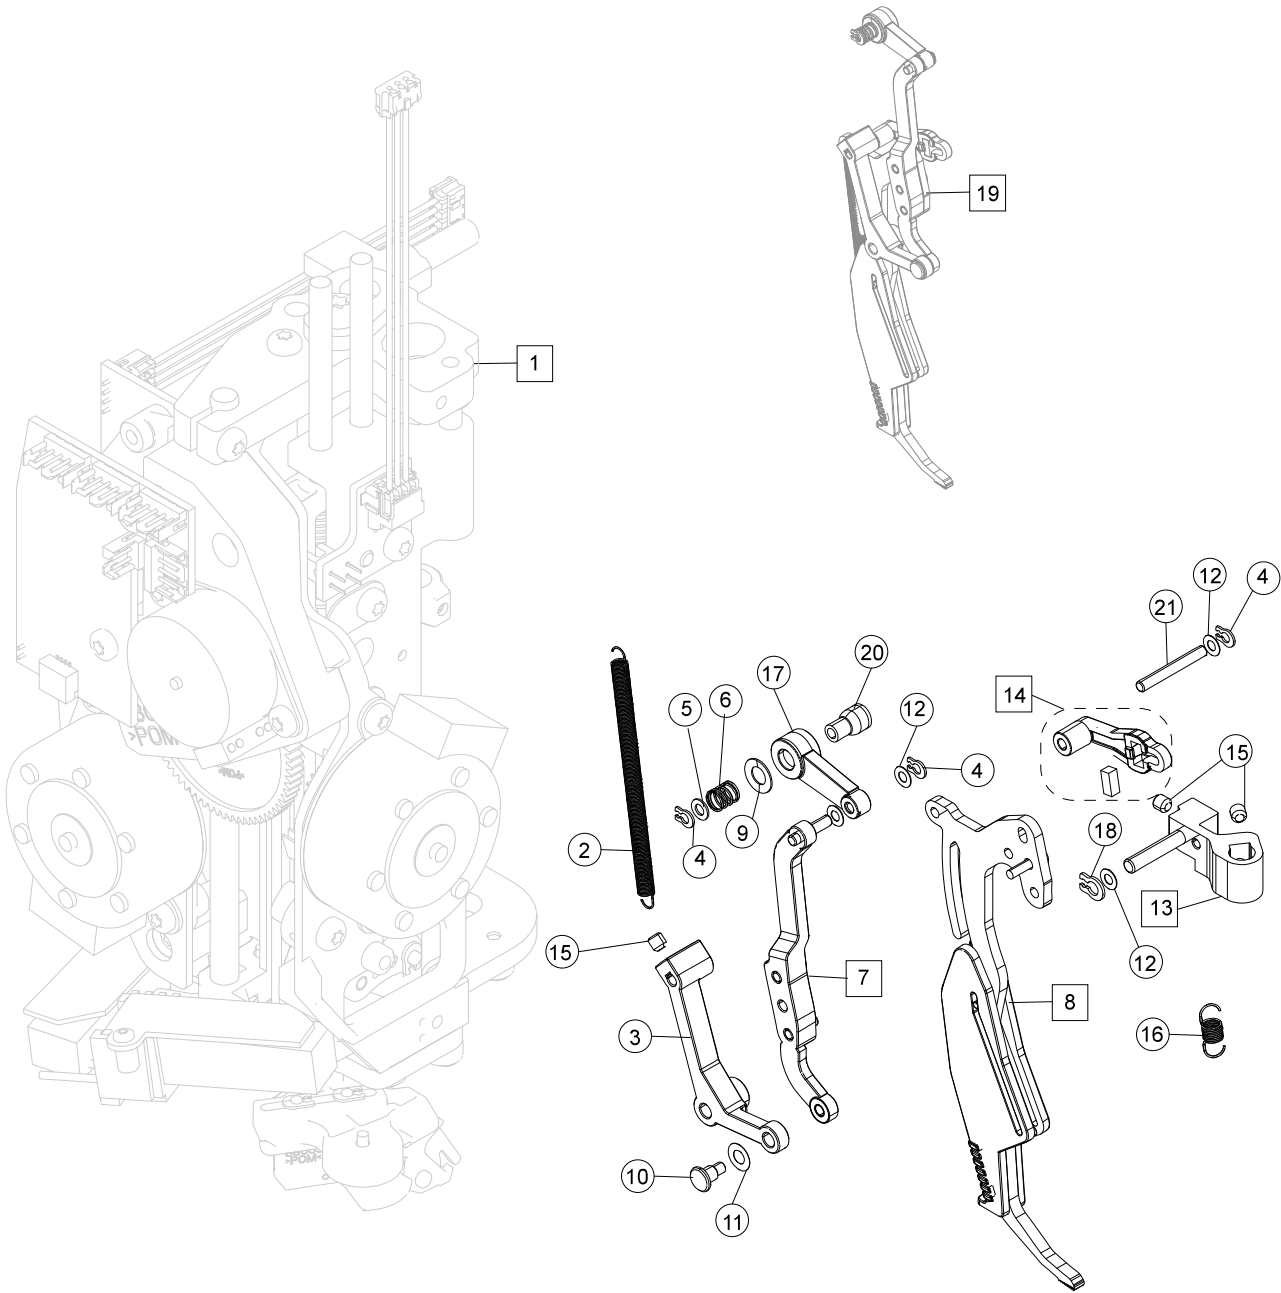

L 3

1	68011635	Sewing Head Cpl
2	68004980	Spring
3	68005932	Troggle Link
4	735612440	Compression Rings Ø 3
5	411981401	Washer 6x3,2x0,5
6	413043101	Compression Spring
7	68003219	Lower Link Cpl
8	68012151	Transport Foot Cpl
9	413095401	Cup Spring 10x5,2x0,4
10	68001893	Pin
11	68006129	Washer 3x8x0,1
12	411967501	Washer 3x6x0,2
13	68009073	Presser Bar Guide Cpl
14	68003906	Lower Slewing Bracket Cpl
15	411968706	Set Screw Flat M4x4 Torx
16	68005179	Spring
17	68004757	Upper Slewing Bracket
18	735613640	Compression Ring Ø4
19	68012130	IDF Link Package
20	413042801	TOGGLE JOINT, IDT
21	412316060	Needle Bearing Pin NRB 3x23,8