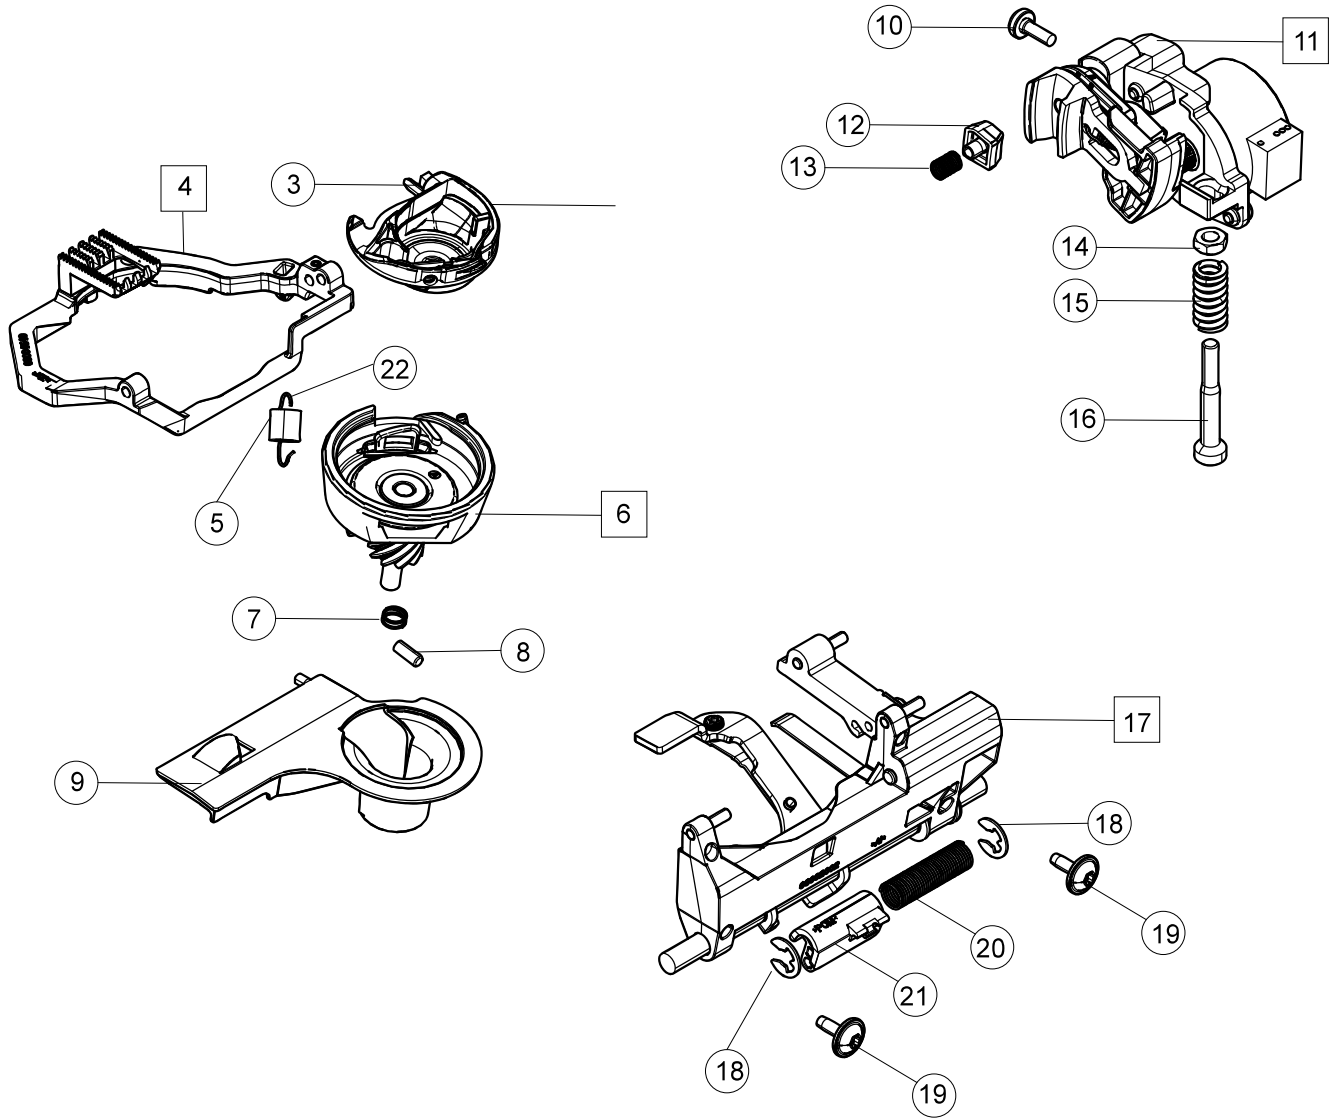

M

3	68003696	bobbin Case Cpl
4	68012326	Frame Feed Dog Cpl
5	413112601	Buffer
6	68016090	Hook Cpl With Shaft
7	412930101	Spring, hook
8	728528705	Set Screw M4x8 Insex
9	68003307	Dust Cover
10	412211412	Screw M4x10 TORX
11	68004643	Guide Unit
12	68017303	Block Guide
13	68008681	Compressor Spring
14	68005005	Nut Balance Adjustment
15	412963601	Spring
16	68005004	Screw Balance Adjustment
17	68012315	Feeding Unit
18	735310920	Lock Washer 5
19	412281904	Screw Flange M4x10 TT Torx
20	412908901	Spring Feed Dog Drop
21	68003579	Insert
22	413270001	Feed Frame Spring
23	920434096	Bobbin