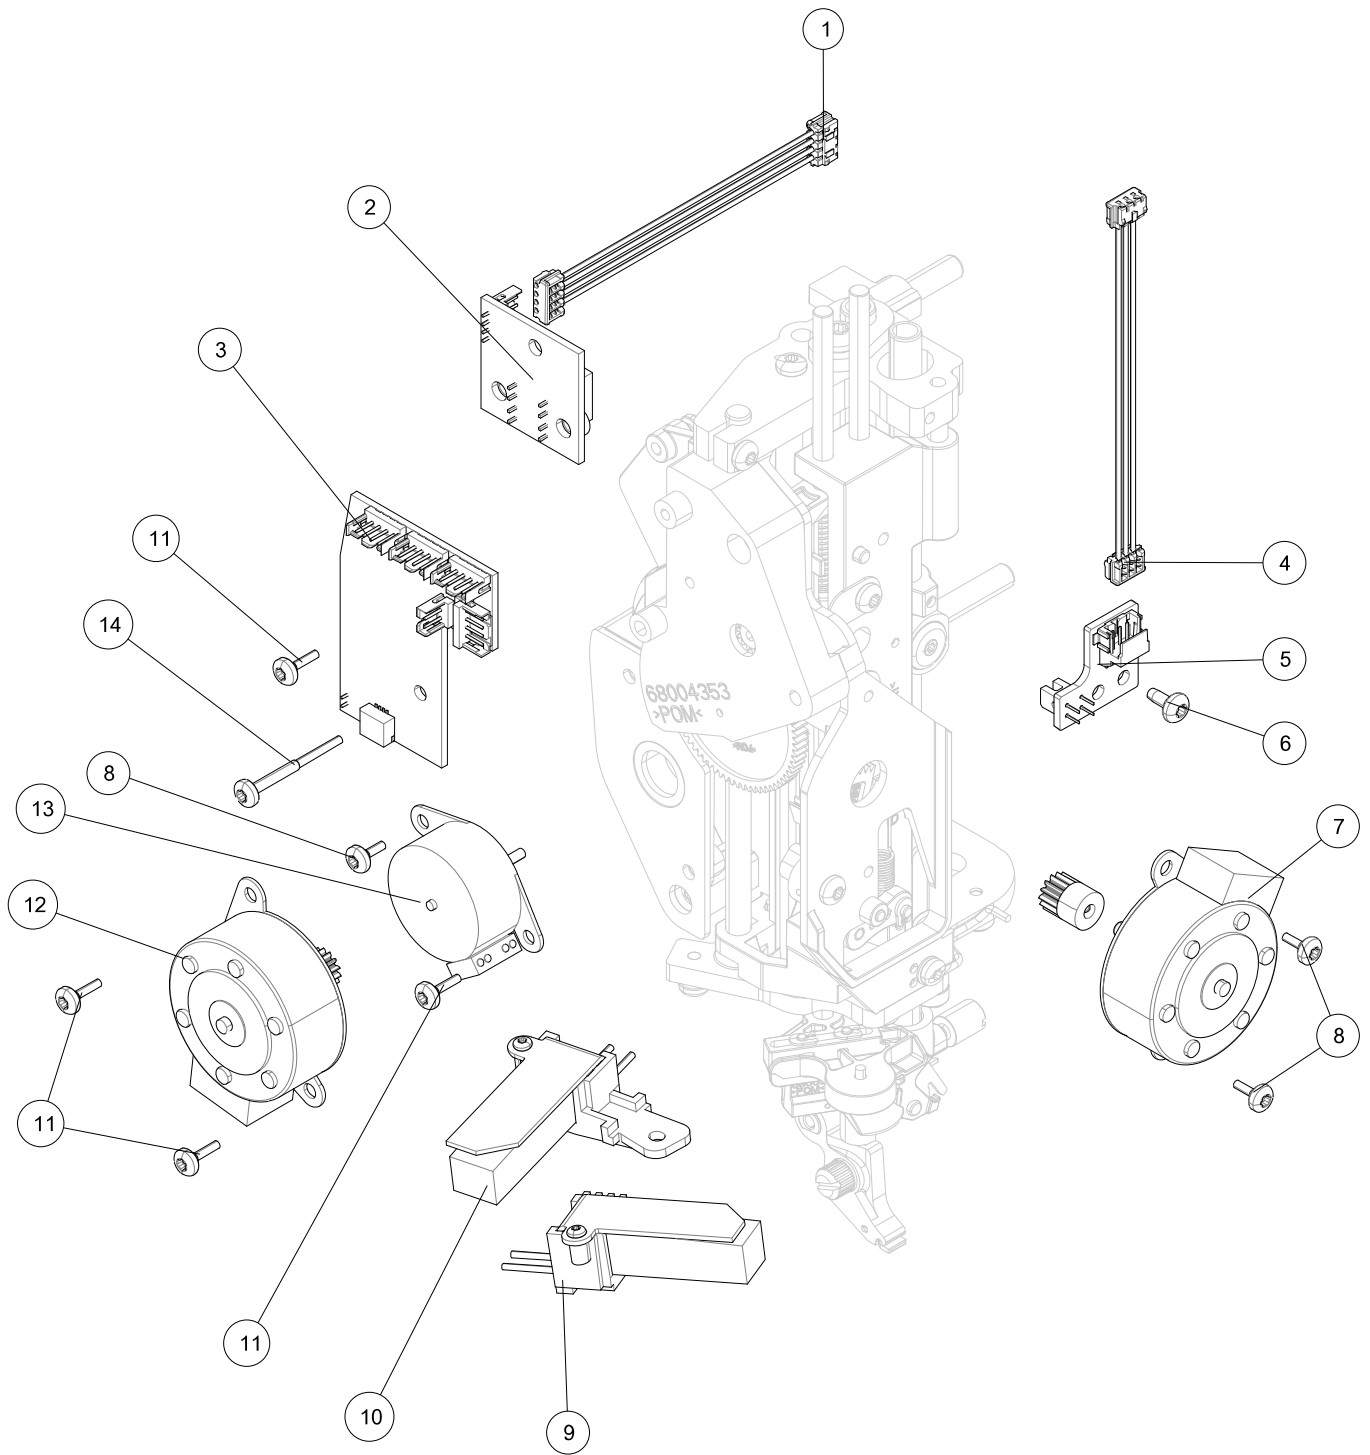

L 1

1	68009764	Cable Assembly Left Con board- Pfoot sensor
2	68001972	Presser Foot Servo Sensor Board Cpl
3	68001673	Left Connector Board Cpl
4	68009765	Cable Assembly
5	68008783	Needle Thread Sensor Cpl
6	412056004	Screw TT M3x6
7	412993901	Step Motor
8	411966828	Screw PT 30x6 FZB Torx
9	68009754	Light Guide Sewing Head Left Front Cpl
10	68009770	Light Guide Sewing Head Left Rear Cpl
11	411966801	S_Screw PT 30x7,5 FZB Torx
12	68016159	Stepping Motor Cpl
13	413004602	Stepping Motor 25mm
14	411966822	Screw PT 3x25 FZB
	68011929	Laser Module Cpl