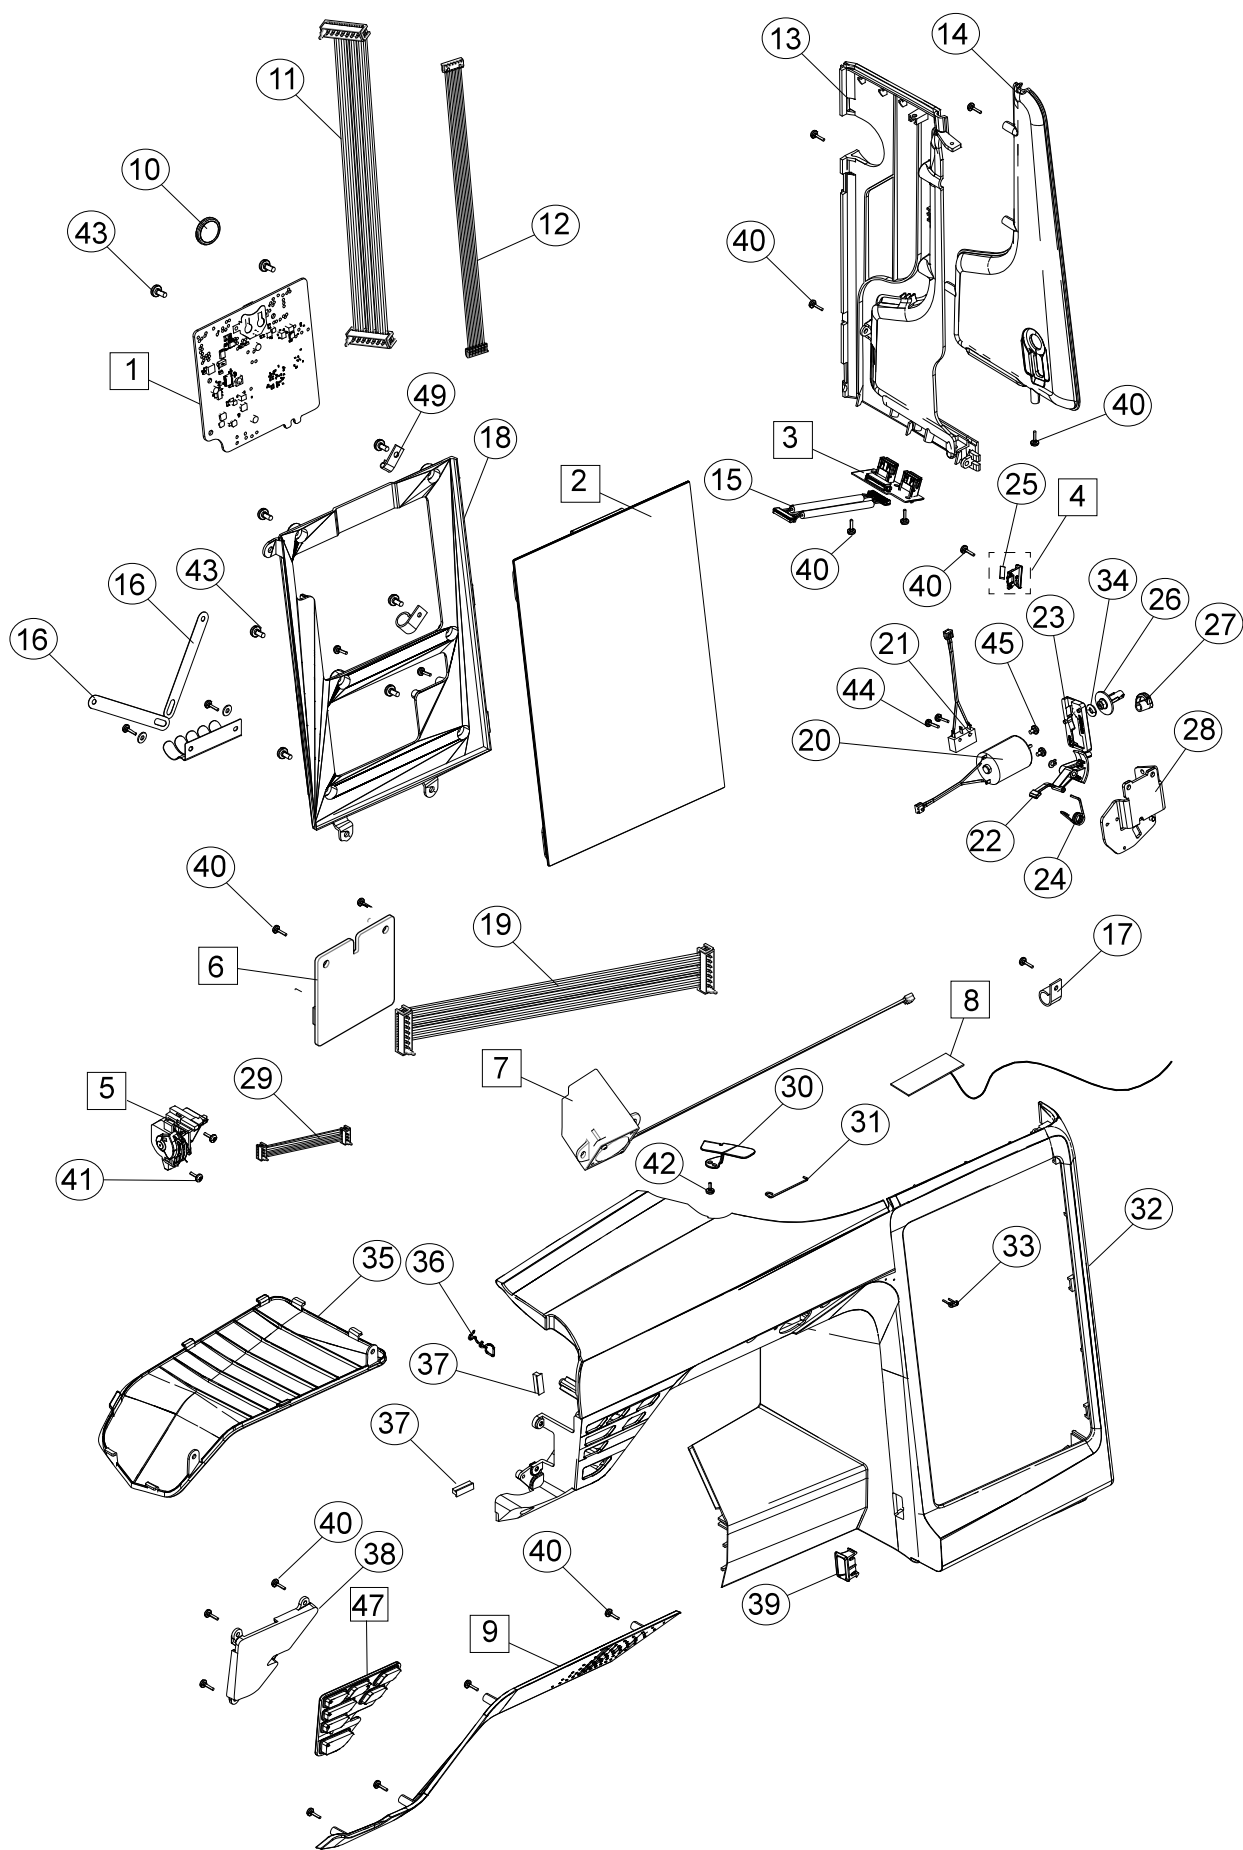

D

1	68008239	Application Board	27	68012335	Eccentric Winding Stop - Burgundy Blush (standard color)
2	68012180	Display Cpl		68015208	Eccentric Winding Stop - Indigo Ice
3	68000165	USB Connector Board		68013480	Eccentric Winding Stop - Modern Mint
4	68012303	Knife holder		68012641	Eccentric Winding Stop - Vivid Sunset
5	68012425	Thread Sensor Cpl			Holder
6	68012324	Right Panel Connector Board Cpl	28	68009766	Cable Right panel - Check spring unit
7	68002021	Loudspeaker Cpl	29	68012317	Thread guide
8	68001638	WiFi Antenna Board CPL w/cable	30	412558001	Thread guide
9	68012400	Decor Front Master - Burgundy Blush (standard color)	31	68012382	Front cover
	68015783	Decor Front Master - Indigo Ice	32	68012321	Thread Guide
	68013702	Decor Front Master - Modern Mint	33	412305502	O-Ring
	68012660	Decor Front Master - Vivid Sunset	34	68008549	Light Diffuser Cover
10		Battery CR2032	35	68012384	Thread Guide
11	68009756	Cable Assembly Base-application signal	36	68002550	Brusch Pile Seal
12	68009757	Cable Assembly Base -Application multi	37	68012197	Holder Keyboard
13	68012165	Cover Gable	38	68000033	Cover
14	68012398	Decor Gable - Burgundy Blush (standard color)	39	411966820	Screw PT 3x10 FZB
	68015195	Decor Gable - Indigo Ice	40	411966801	Screw PT 3x7,5 FZB
	68012743	Decor Gable - Modern Mint	41	411966828	Screw PT 3x6 FZB
	68012635	Decor Gable - Vivid Sunset	42	412056011	Screw TT M3x5
15	68001937	Cable USB Cpl	43	412211418	Screw M2,5x10 FZB 5.8 TORX
16	68012453	Grounding Plate	44	412211401	Screw M3x4 TORX
17	68018081	Wire Clip	45	68002441	Wire Clip
18	68012136	Cover Display	46	68012168	Keyboard Front Cpl - Burgundy Blush (standard color)
19	68009763	Cable Assembly Application- right board	47	68015329	Keyboard Front Cpl - Indigo Ice
20	68009060	Bobbin Winding Motor Cpl		68012725	Keyboard Front Cpl - Modern Mint
21	68009063	Microswitch Cpl		68012642	Keyboard Front Cpl - Vivid Sunset
22	68012328	Lever Winding Stop - Burgundy Blush (standard color)	48	68009762	Cable Assembly application -Display
	68015194	Lever Winding Stop - Indigo Ice			
	68012934	Lever Winding Stop - Modern Mint			
	68012634	Lever Winding Stop - Vivid Sunset			
23	68008887	Brake Lever			
24	68004771	Torsion Spring Winding Stop			
25	412423701	Thread Cutter			
26	68012331	Winding Shaft - Burgundy Blush (standardColor)			
	68015203	Winding Shaft - Indigo Ice			
	68013472	Winding Shaft - Modern Mint			
	68012640	Winding Shaft - Vivid Sunset