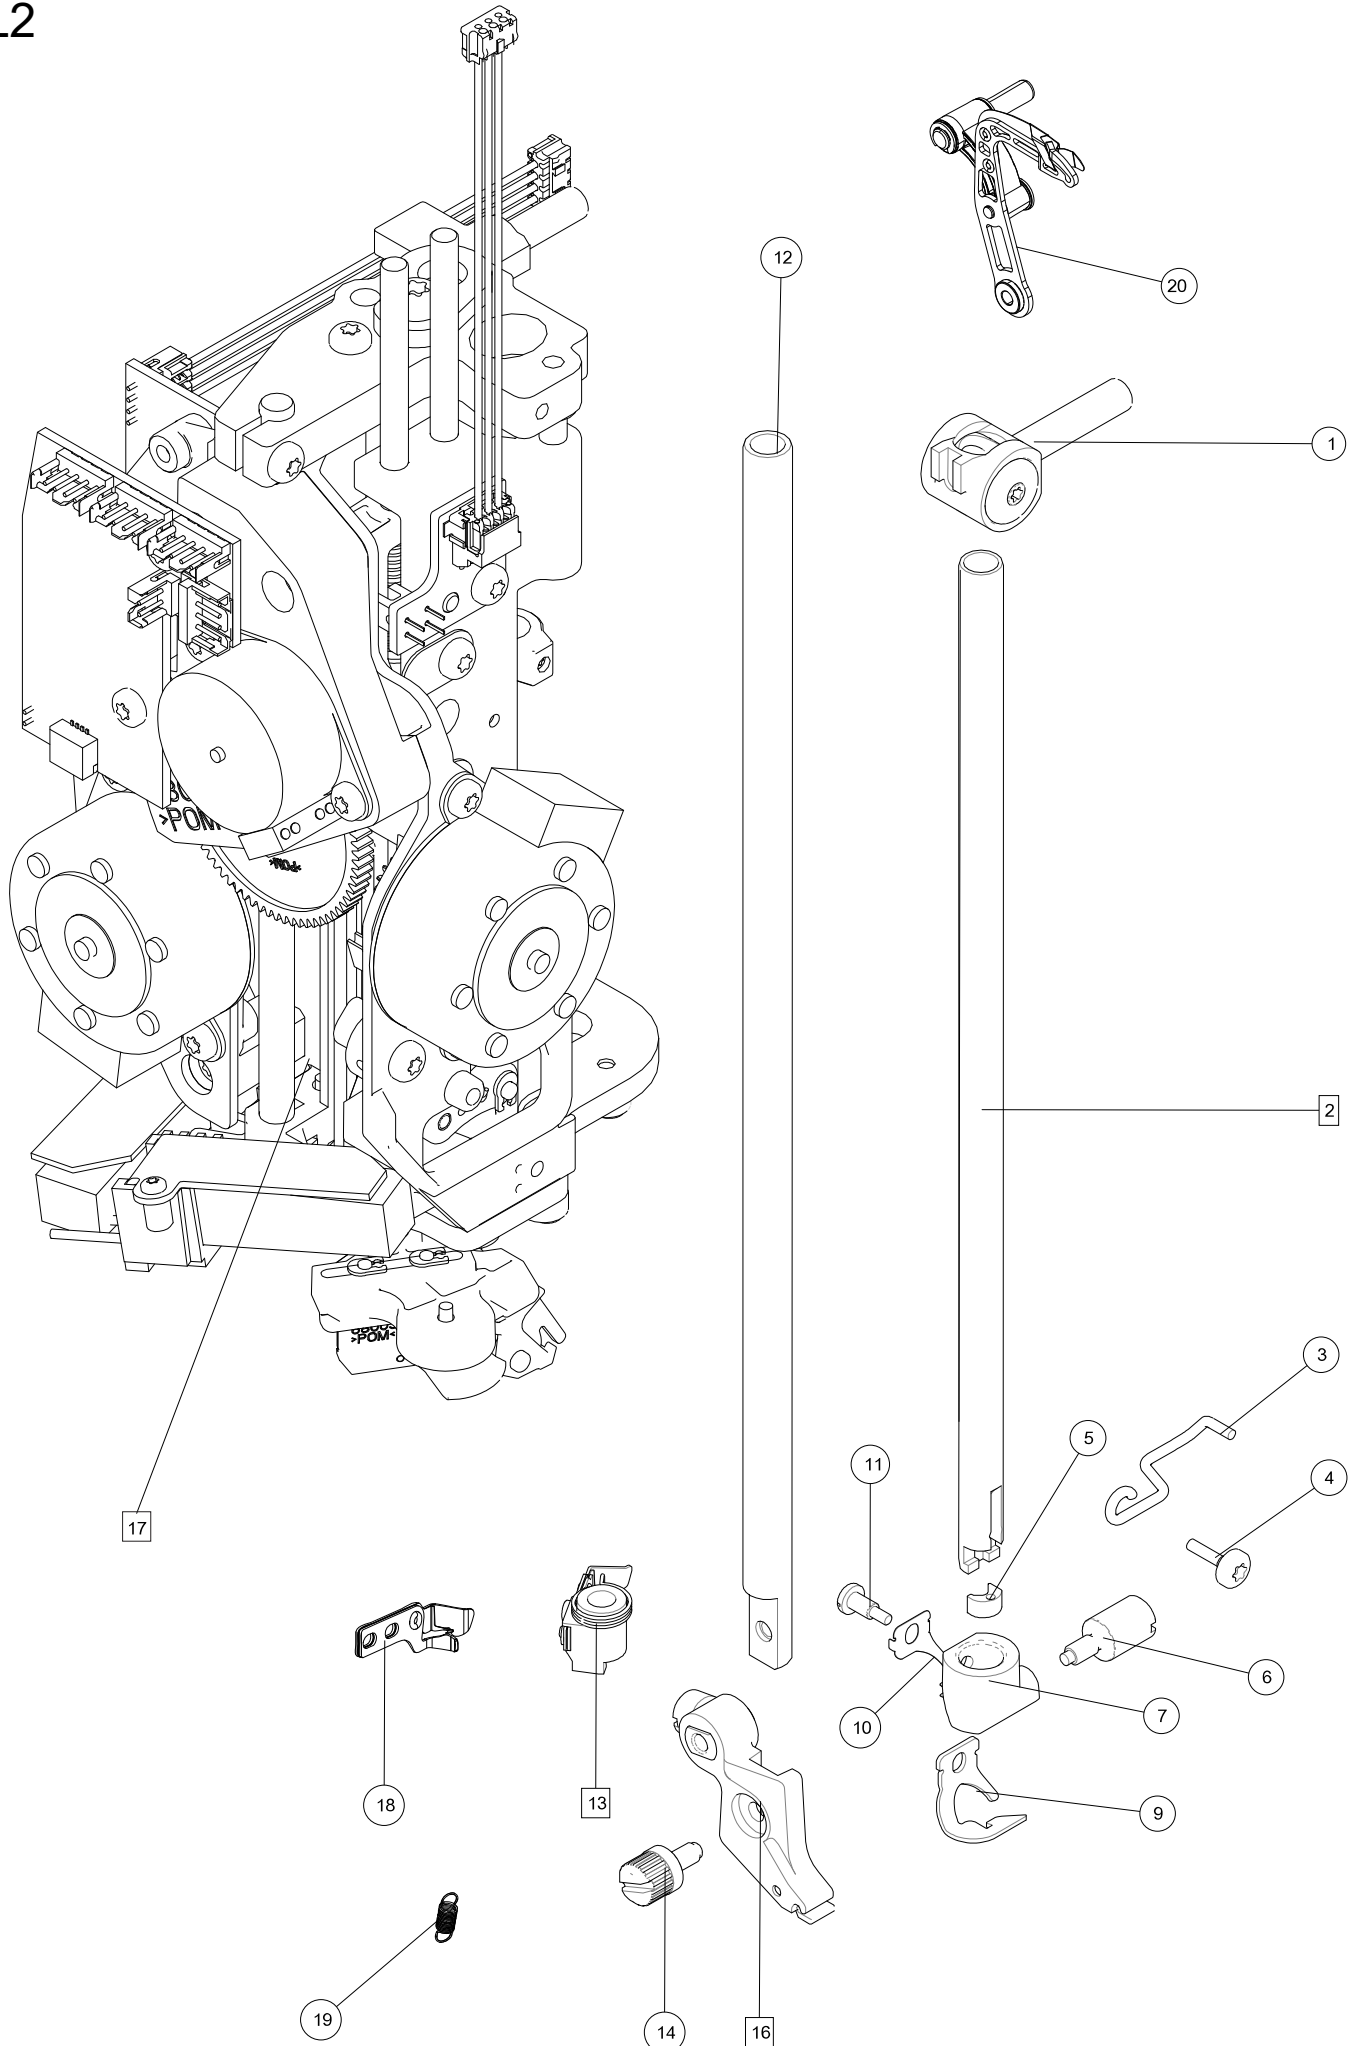

L2

1	68009668	Cross Head Cpl
2	68012542	Needle Bar Cpl
3	68004772	Thread Guide
4	411966801	Screw PT 3x7,5 FZB
5	68016246	Stop, Needle Clamp
6	413373001	Screw, Needle Holder
7	68003996	Needle Holder
9	68016390	Thread Guide
10	68016391	Thread Lock
11	68002284	Screw, Thread Leader
12	68003627	Presser Bar
13	68012540	Hook Bracket Cpl
14	412409701	Screw for Presser Foot
16	68011760	Holder Presser Foot
17	68011635	Sewing Head Cpl
18	68012541	Hook Cpl
19	68008152	Spring - Needle Threader
20	68000100	Take Up Lever Cpl
21	68009000	A-foot 9mm