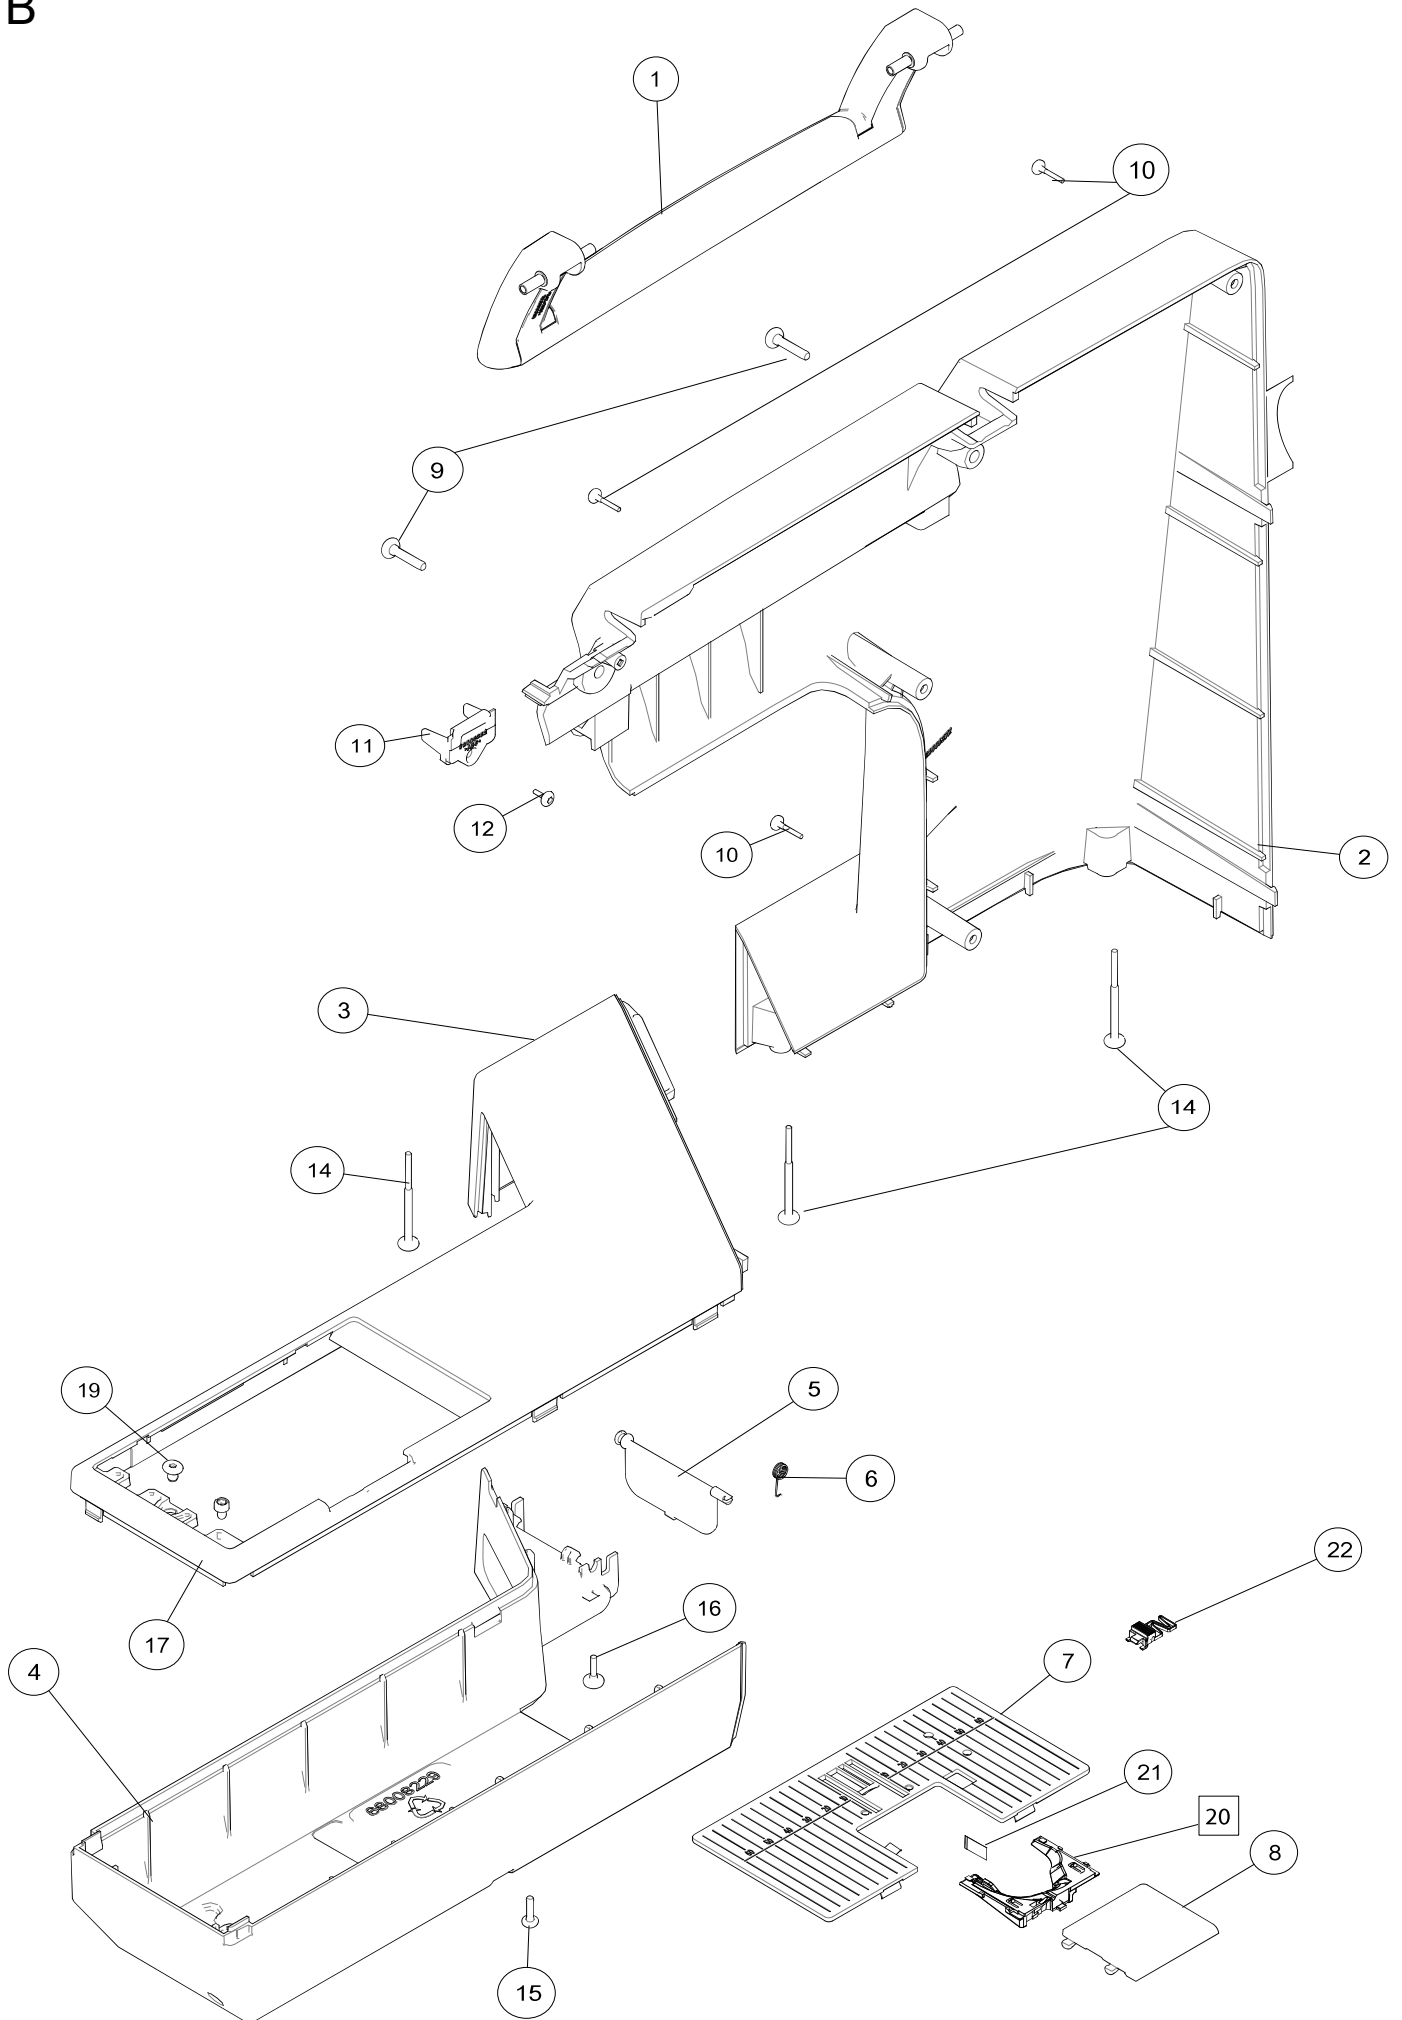

B

1	68012304	Handle Cpl - Burgundy Blush (Standard color)
	68015404	Handle Cpl - Indigo Ice
	68012801	Handle Cpl - Modern Mint
	68012652	Handle Cpl - Vivid Sunset
2	68012005	Cover Rear Base - White
	68012577	Cover Rear Base - Vivid Sunset
3	68012413	Cover Free Arm Upper - White
	68012631	Cover Free Arm Upper - Vivid Sunset
4	68008229	Cover Free Arm Lower
5	68008227	Lid
6	413068601	Torsion Spring
7	68008712	Stitch Plate Cpl
8	68003968	Bobbin Cover
9	412056007	Screw TT M4x16
10	411966803	Screw PT 3x12 FZB
11	68009683	Cover handle
12	411966828	Screw PT 3x6 FZB
14	411966812	Screw PT 4x40 FZB
15	412056010	Screw TT M3x10
16	412056006	Screw TT M4x12 TORX
17	68008210	Guide Pin
19	412287903	Screw M4x5
20	68005144	Retainer Cpl
21	412423701	Thread Cutter
22	68008219	Button