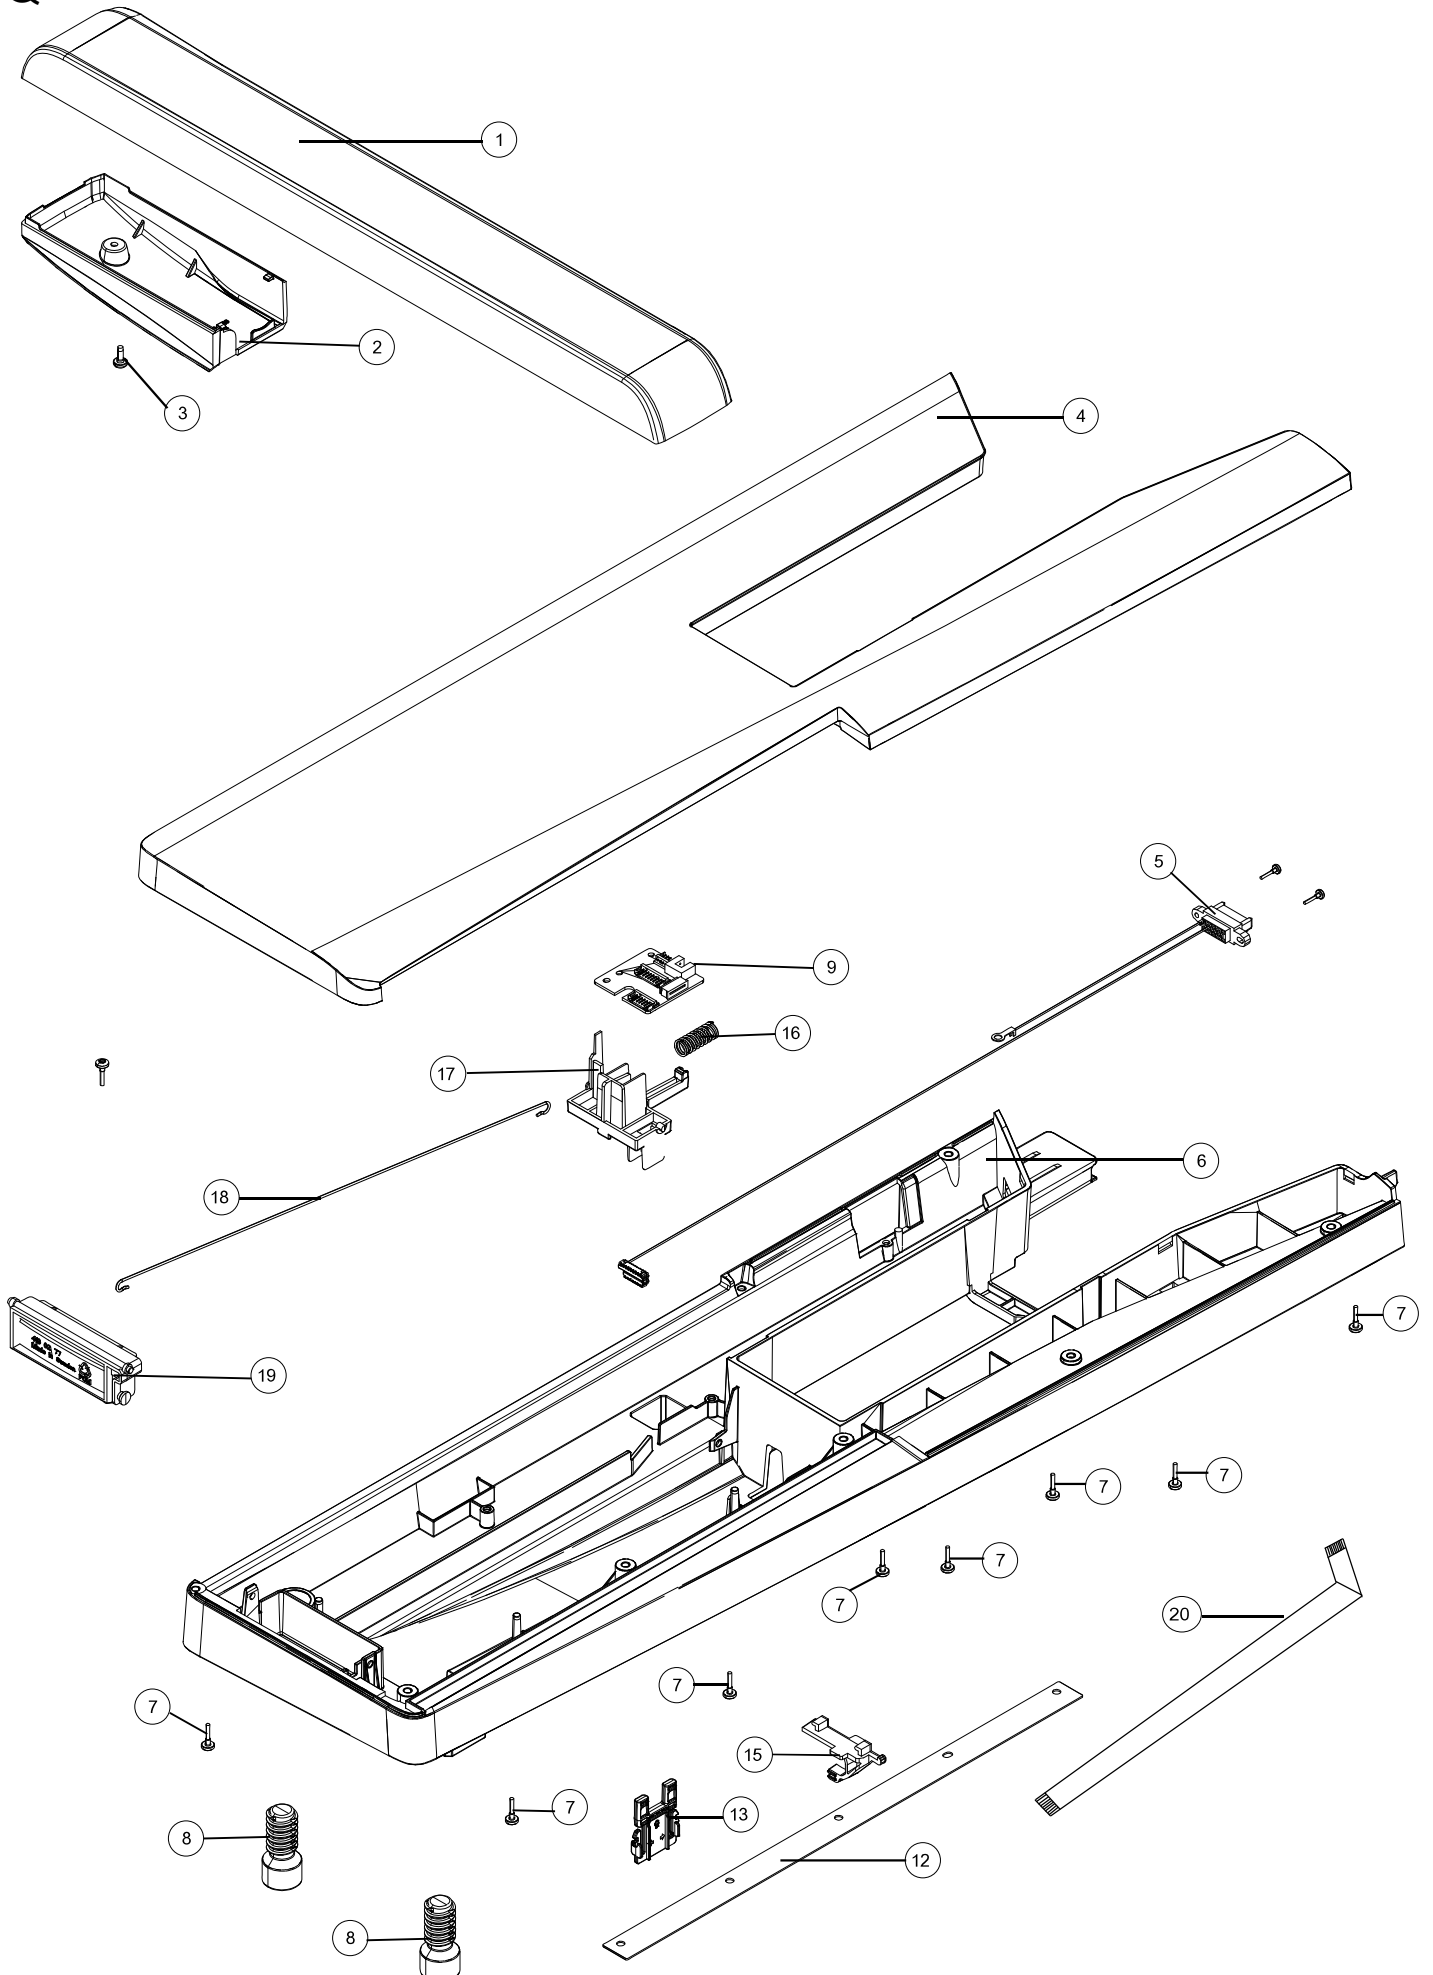

Q

1	68017418	Cover Y-arm
2	68004916	Cover Motor
3	412056005	Screw TT M4x10
4	68004913	Cover Top
5	68016264	Cable Assembly
6	68004912	Cover Bottom
7	411966808	Screw PT 4x14 FZB
8	413028502	Foot, XY-Unit Cpl
9	413029001	Board, XY-Unit
12	413028703	Guide, Support Arm
13	413030101	Transport Locking Device
15	68002079	Support Arm
16	412721401	Spring, Latch
17	68003611	Latch
18	68004919	Pull Rod, Latch
19	413027701	Handle Latch
20	412388106	Flex Cable