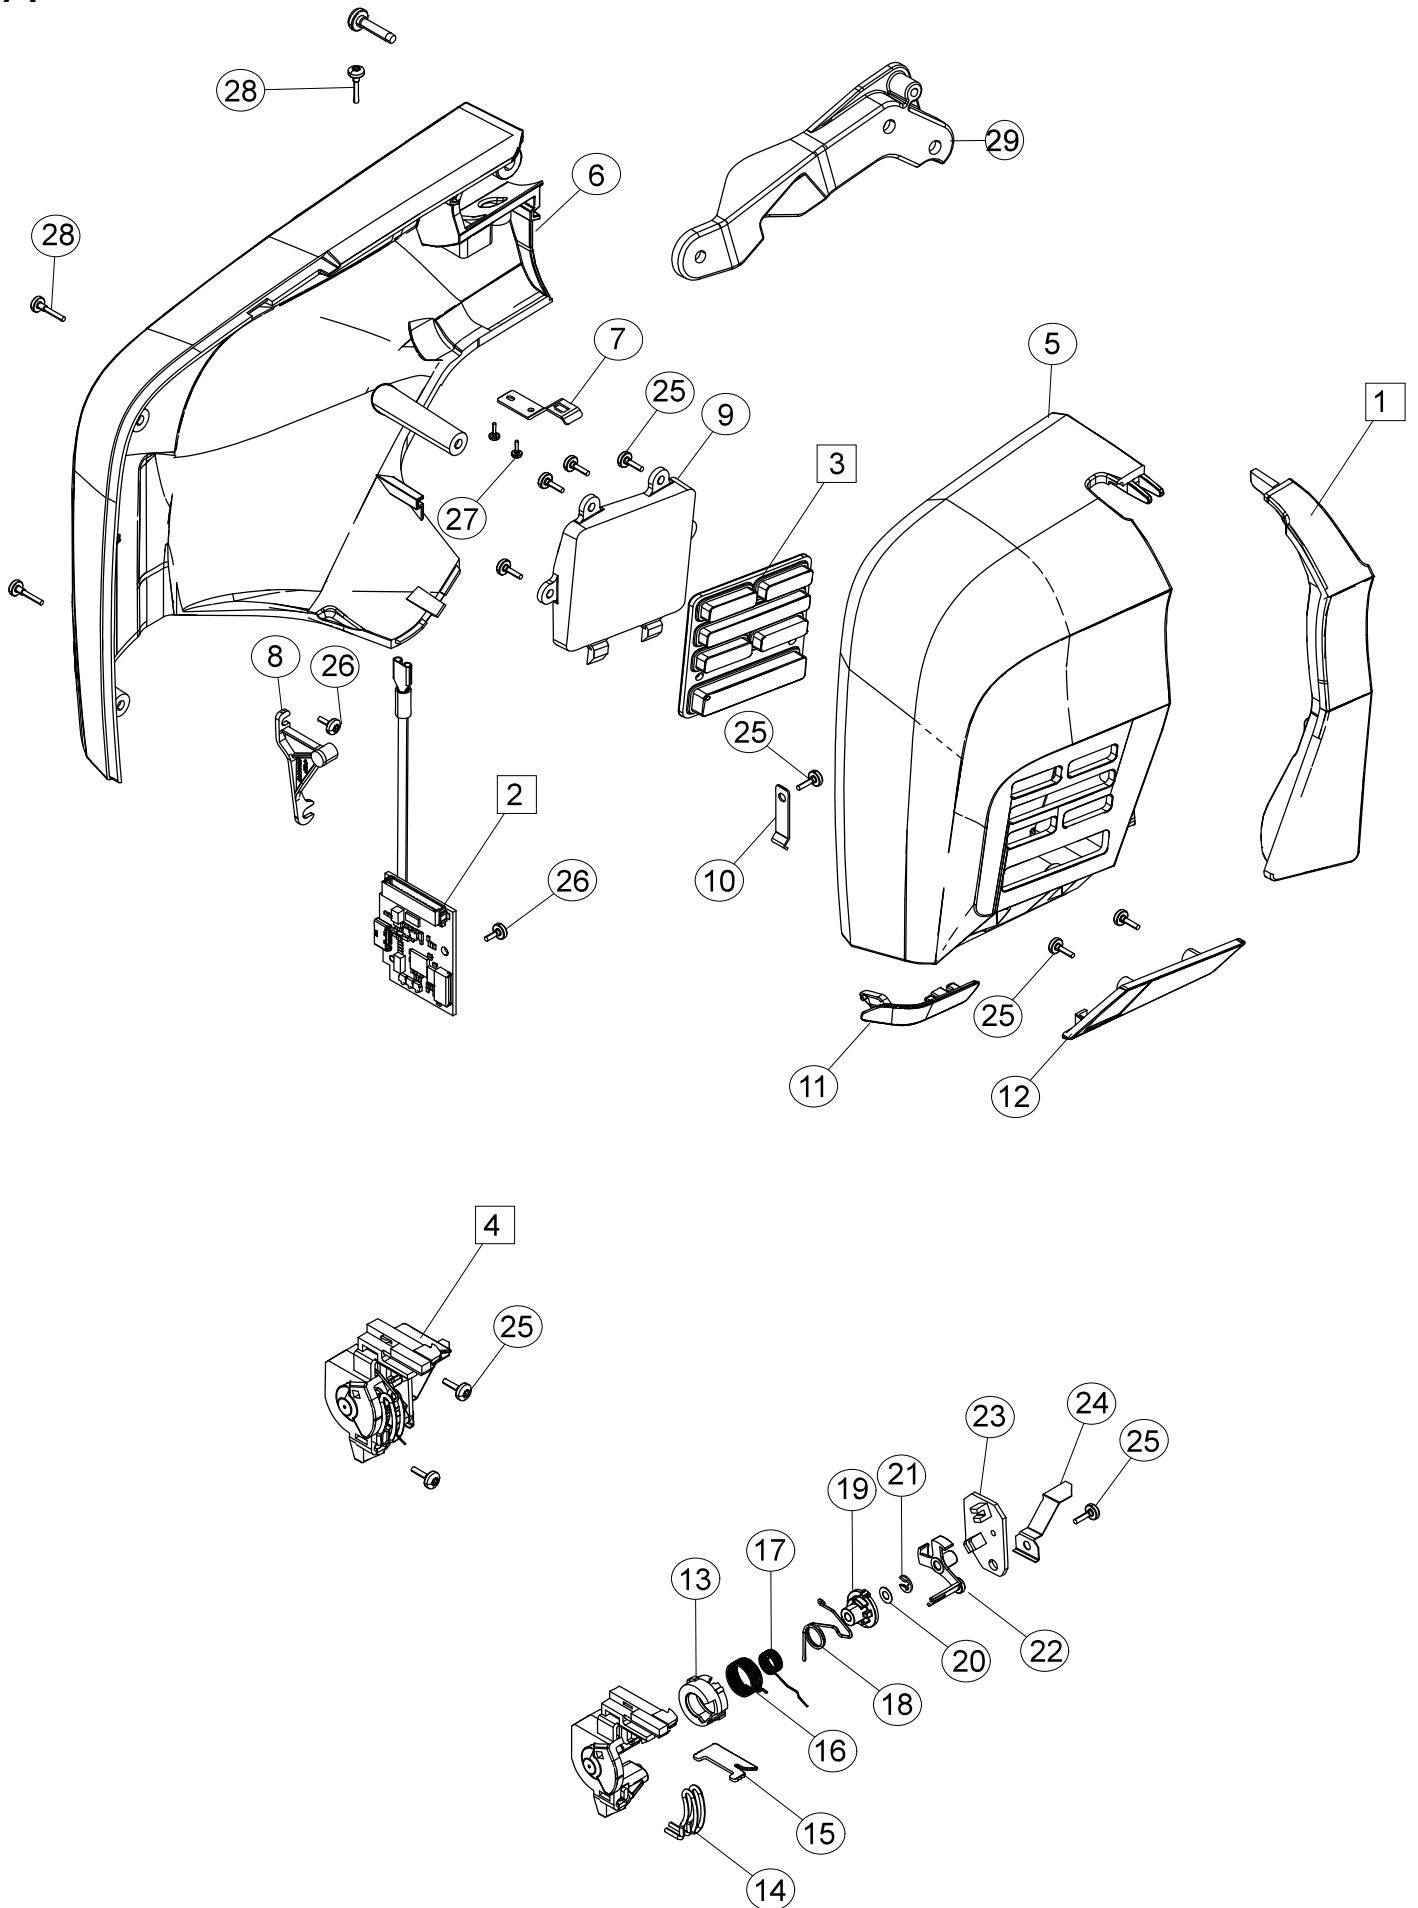

Parts list

Designer | **EPIC²**

A

1	68012415	Cover CSU Cpl
2	68001620	Accessory Connector Board Cpl
3	68012109	Keyboard Cpl Sewing Head - Burgundy Blush (standard color)
	68015198	Keyboard Cpl Sewing Head - Indigo Ice
	68013869	Keyboard Cpl Sewing Head - Modern Mint
	68012629	Keyboard Cpl Sewing Head - Vivid Sunset
4	68012425	Thread Sensor Cpl
5	68012043	Cover Sewing Head
6	68012414	Cover Rear Extension - White
	68012668	Cover Rear Extension - Vivid Sunset
7	68008127	Plate spring
8	68003547	Holder Connector Board
9	68012150	Bracket Keyboard Sewing Head
10	68008745	Plate Spring
11	68012045	Thread Cutter CPL w/knife
12	68012199	Decor Sewing Head - Burgundy Blush (standard Color)
	68015209	Decor Sewing Head - Indigo Ice
	68012701	Decor Sewing Head - Modern Mint
	68012633	Decor Sewing Head - Vivid Sunset
13	413176902	Adjusting Sleeve Outer Part
14	413176701	Thread Guide Lower
15	68008652	Thread Guide Upper
16	413177201	Check Spring 2 - feed back spring
17	68002465	Check Spring 1
18	413177301	Safety Spring
19	413177001	Adjusting Sleeve Inner Part
20	411967501	Washer 3x6x0,2
21	735310620	Lock Washer 2.3
22	413177401	Sensor Thread Take-Up Device
23	413202101	Thread Sensor Board Cpl
24	68012431	EMI Shield
25	411966801	Screw PT 3x7,5 FZB
26	411966828	Screw PT 3x6 FZB
27	411966823	Screw PT 1,8x5 FZB
28	411966803	Screw PT 3x12 FZB
29	68002245	Bracket sewing head

C

1	68011499	Lid Cpl
2	413064501	Reel Pin
3	412056006	Screw TT M4x12 TORX
4	68012399	Hinge Left
5	68012337	Hinge Right
6	68012487	Compression Spring
7	68007004	Ball Ø3mm
8	68012210	Telescoping Thread Guide Cpl
9	412569701	Damper
10	68012170	Thread Guide Cpl
11	412211403	Screw M3x8 TORX
12	731231001	Nut
13	68012054	Cover Spool Area
14	68009103	Light Diffusor
15	68001626	Top Cover Decor Light HV Cpl (LED)
16	68008968	Grounding Plate
17	68012206	Thread Guide
18	411966801	Screw PT 3x7,5 FZB
19	412735201	PLATE SPRING
20	68012478	PTFE tape
21	68012468	PTFE tape
22	412056005	Screw TT M4x10
23	411966807	Screw PT 4x10 FZB