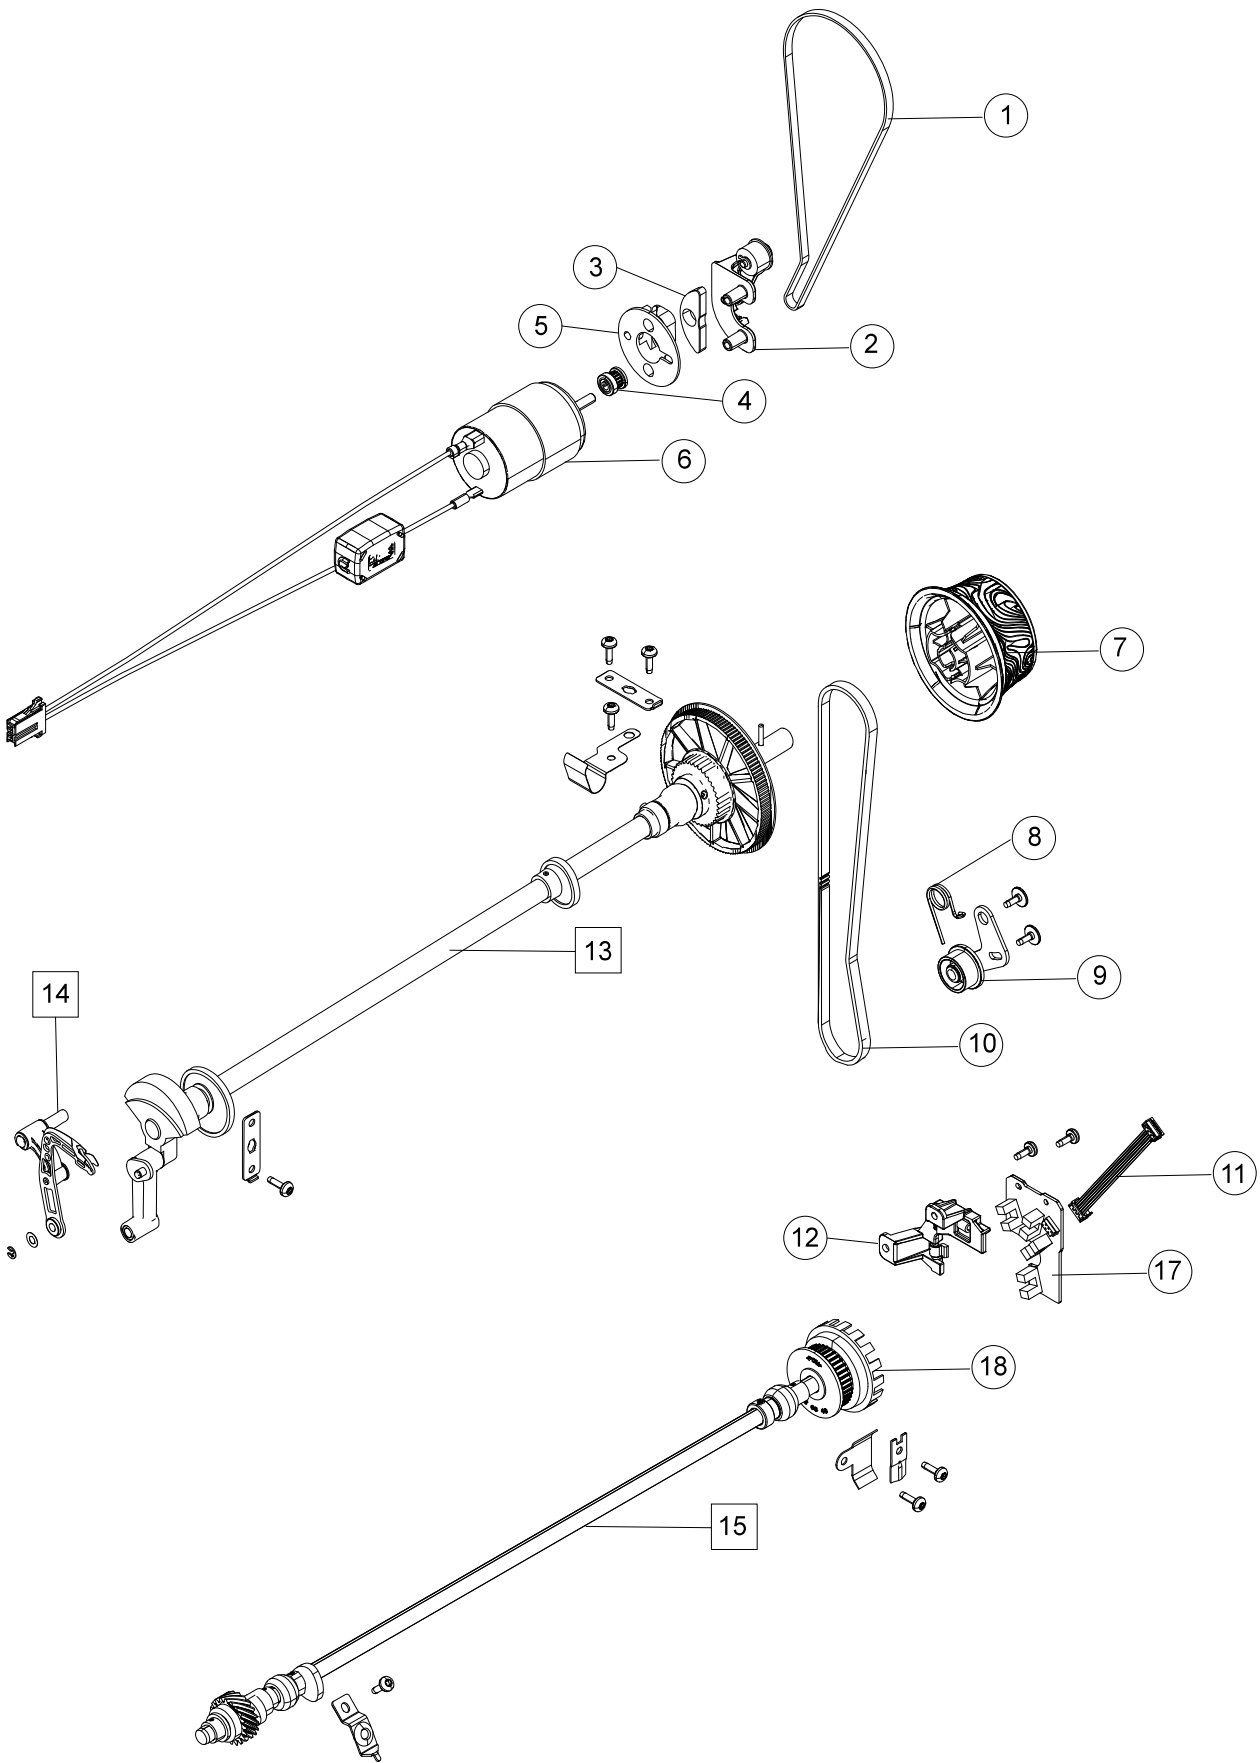

F

1	68008758	Pretension Cpl
2	412211406	Screw M3x14 TORX
3	68004948	Thread Tension Unit Cpl.
4	68004946	Stepping Motor
6	411966828	Screw PT 3x6 FZB
8	412056010	Screw TT M3x10
10	411968703	Screw Flat M3x3 Torx
11	68009475	Gear
12	68003616	Shaft Thread Tension
13	68003535	Calibration Sensor TF Cpl
16	68005172	Disk Outer Thread Tension
17	68005173	Disk Center Thread Tension
18	413113201	Pin
19	68003621	Nut
20	412056006	Screw TT M4x12
21	68003623	Clamp
22	411966801	Screw PT 3x7,5 FZB
23	9303311855000	Screw 3x8

G

1	68012501	Shield Unit Cpl
2	68003132	Stepping Motor
3	412056011	Screw TT M3x5
4	68005160	Sealing Shield
5	413314901	Screw PT 3x10
6	413055501	Tension Spring
7	68004539	Guide Spring
8	68012503	Rocker Cpl
9	412211404	Screw M3x10
10	735612440	Compression Ring Ø3x0.6
11	68015500	Shaft
12	735310620	E-Clip 2.3x0.6
13	68000109	Thread Guide
14	411967501	Washer 3x6x0,2
15	1230508425000	Washer
16	413273701	Wave Spring Washer
17	413055301	Lever Thread Portioning

H

1	68005064	Feeding Length IDT Cpl
2	68004742	IDT Height Feeding Cpl
3	68007017	Guide Unit IDT
4	68005004	Screw Balance Adjustment
5	412963601	Spring
6	68005005	Nut Balance Adjustment
7	412056011	Screw TT M3x5
8	68000053	IDT Sensor Cpl
9	68001955	Block Guide IDT
10	412056006	Screw TT M4x12
11	68003274	Clamp
12	68008681	Compressor Spring
13	413042901	Clamp IDT
14	413042601	Bearing IDT
15	68000036	Front Crank Cpl
16	68011875	Top feed Adjustment Tool HV
17	735612440	Compression Rings Ø 3
18	68003037	Spring
19	68009767	Light Guide Cpl