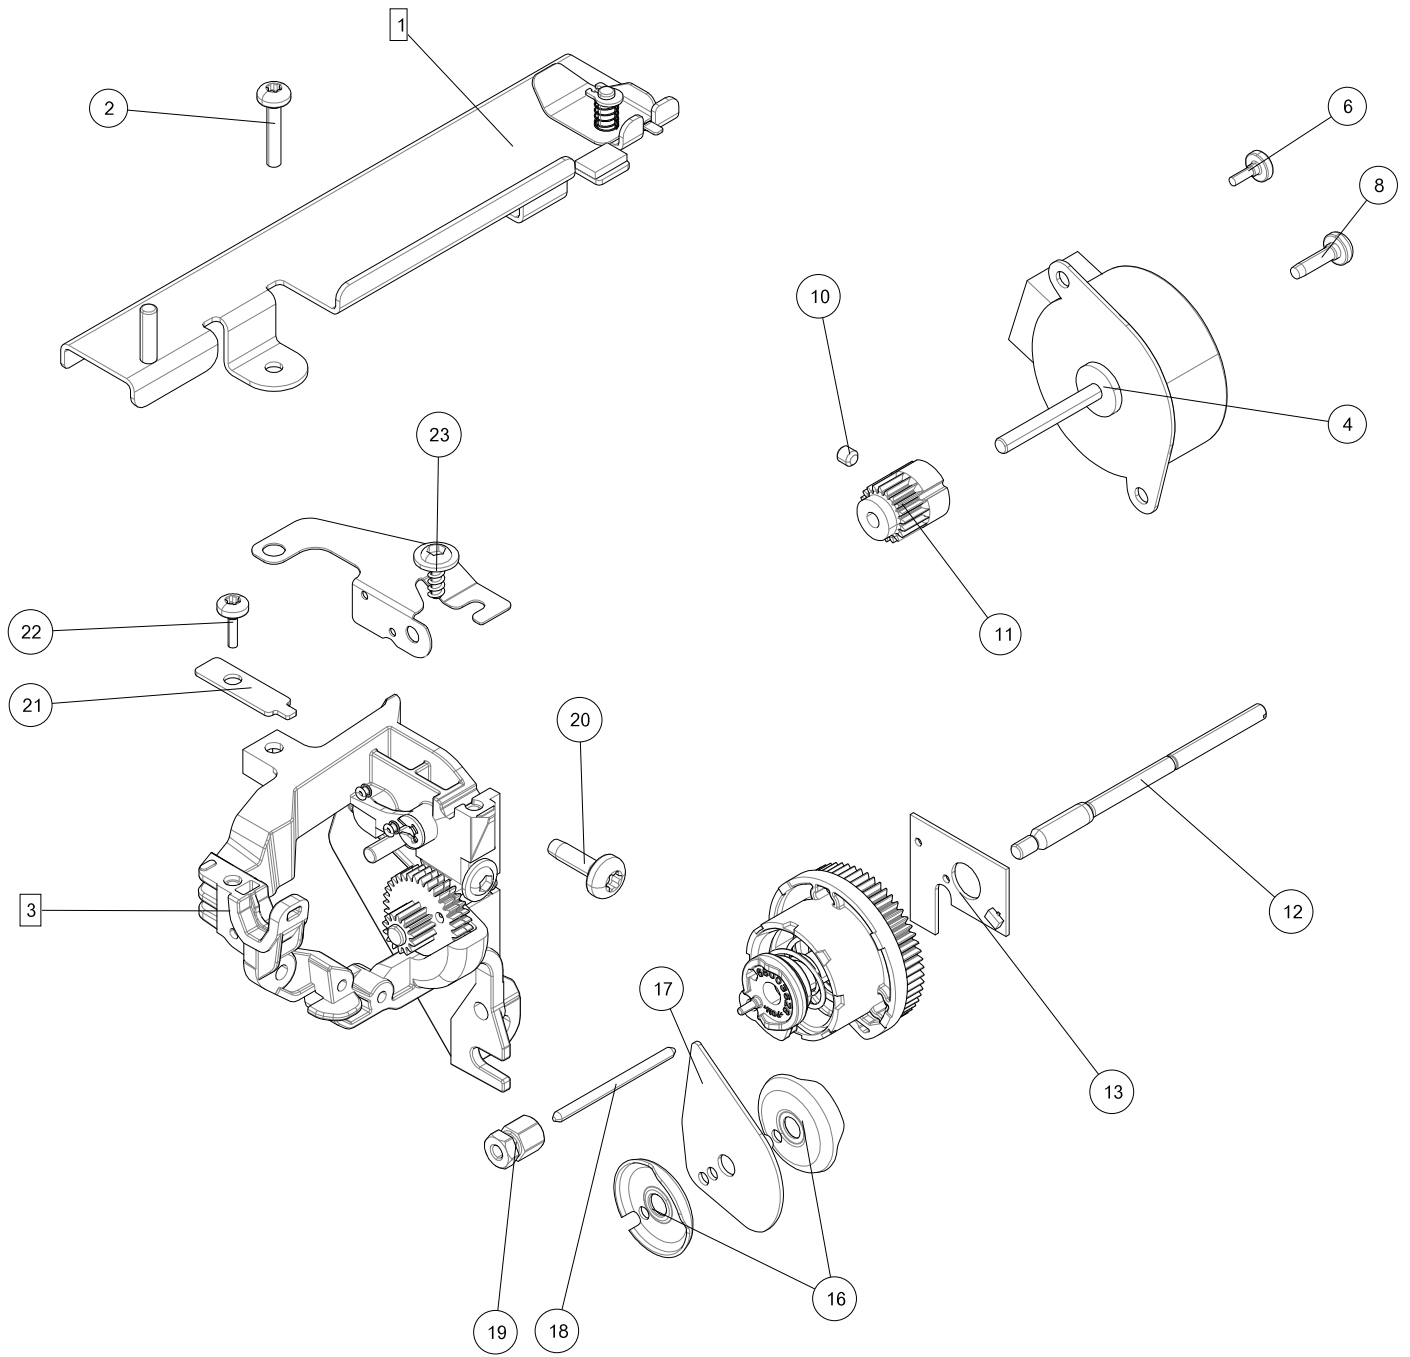

F

1	68008758	Pretension Cpl
2	412211406	Screw M3x14 TORX
3	68004948	Thread Tension Unit Cpl.
4	68004946	Stepping Motor
6	411966828	Screw PT 3x6 FZB
8	412056010	Screw TT M3x10
10	411968703	Screw Flat M3x3 Torx
11	68009475	Gear
12	68003616	Shaft Thread Tension
13	68003535	Calibration Sensor TF Cpl
16	68005172	Disk Outer Thread Tension
17	68005173	Disk Center Thread Tension
18	413113201	Pin
19	68003621	Nut
20	412056006	Screw TT M4x12
21	68003623	Clamp
22	411966801	Screw PT 3x7,5 FZB
23	9303311855000	Screw 3x8