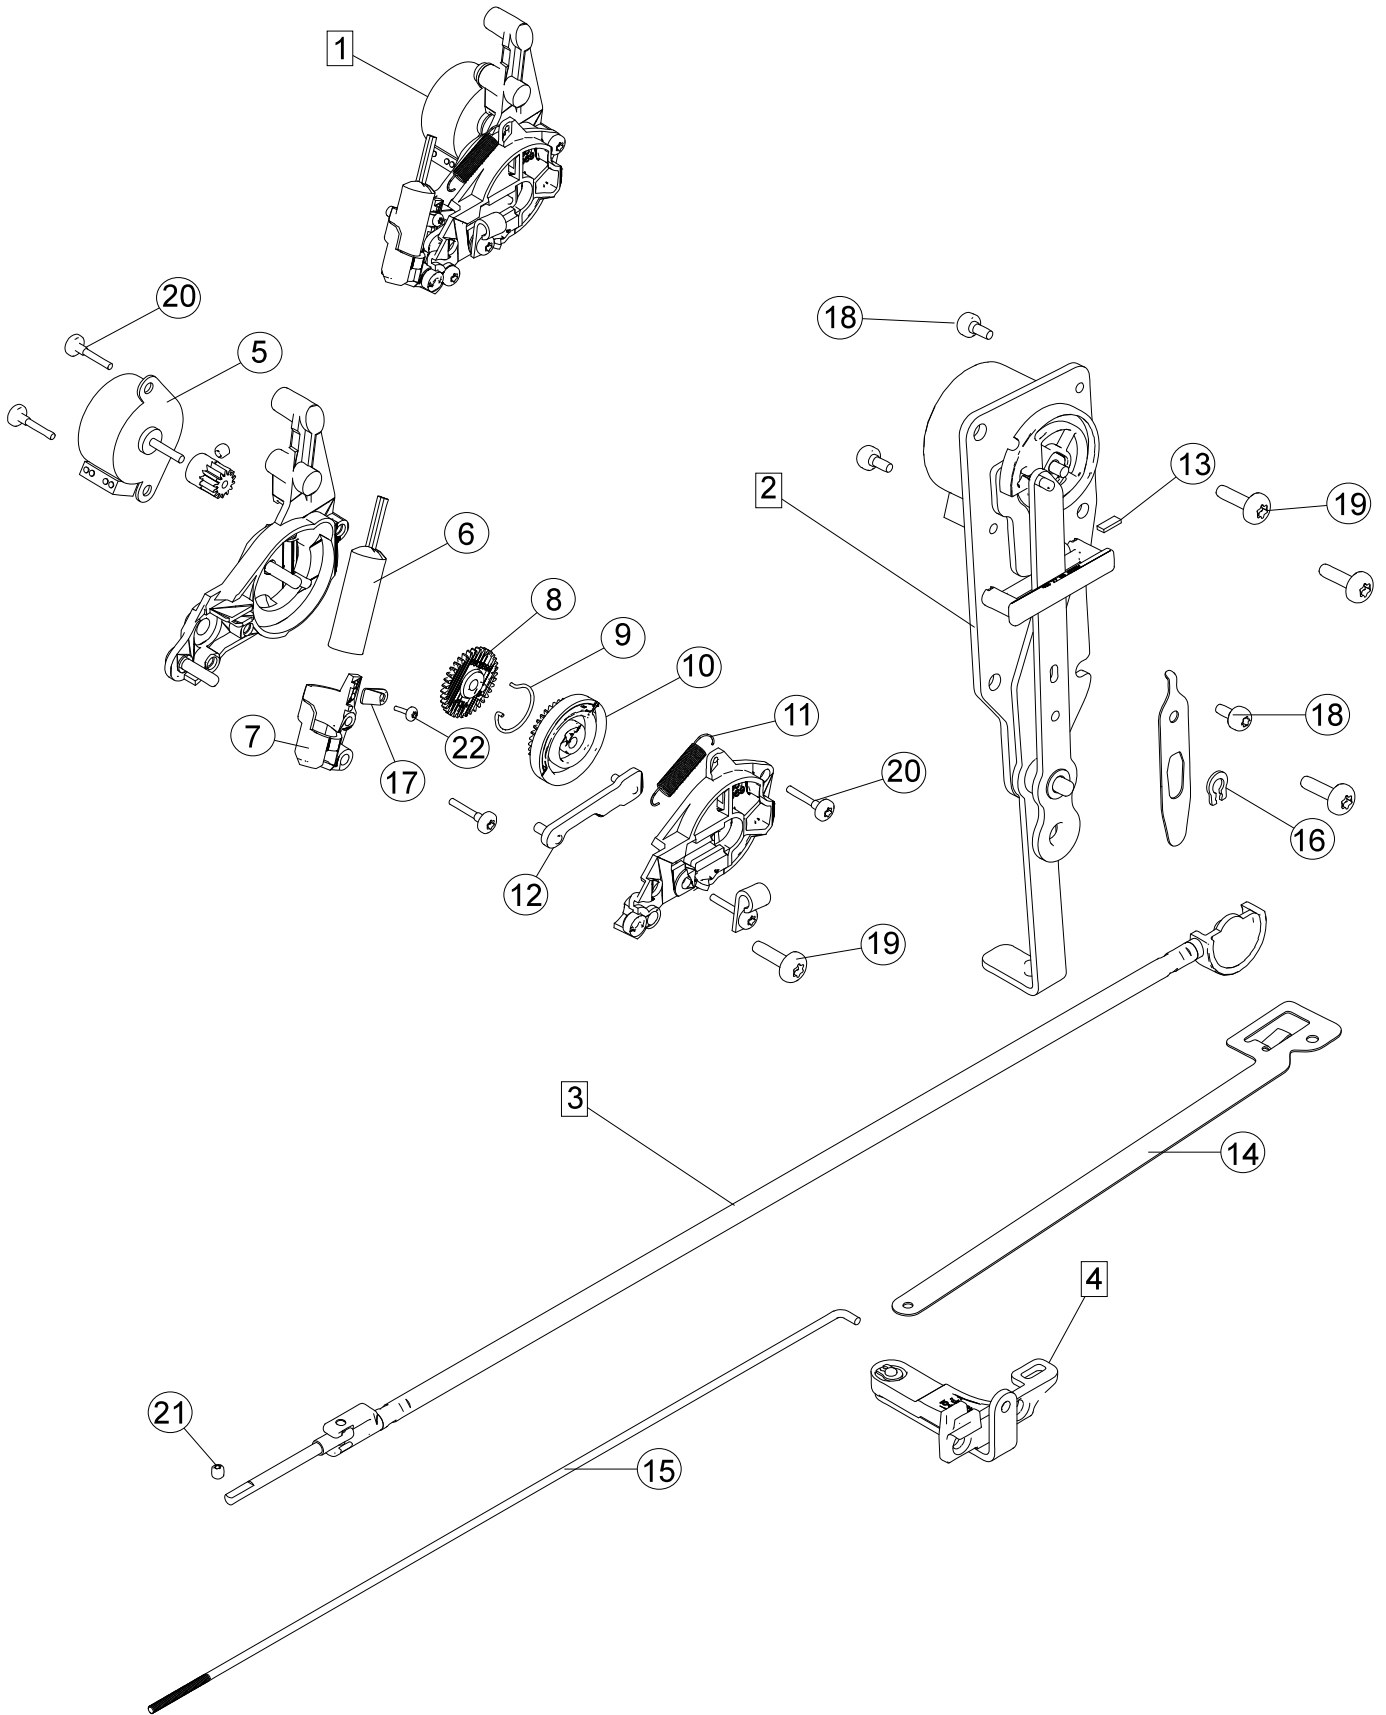

K

1	68011929	Laser Module Cpl
2	413060001	Side Feed Feed Dog Drop Cpl
3	68004953	Pull Rod Side Feeder Cpl
4	413034501	Linkage Feed Dog Drop Cpl
5		
6	68011990	Laser unit
7	68011937	Holder Unit
8		
9		
10		
11	68004980	Spring
12		
13	412796601	Buffer
14	68005033	Transmission Linkage
15	68005034	Pull Wire
16	735613640	Compression Ring Ø4
17	68011987	Plate , locking
18	412056004	Screw TT M3x6
19	412056006	Screw TT M4x12
20	411966803	Screw PT 3x12 FZB
21	411968703	Screw Flat M3x3 Torx
22	411966823	Screw PT 1,8x5 FZB