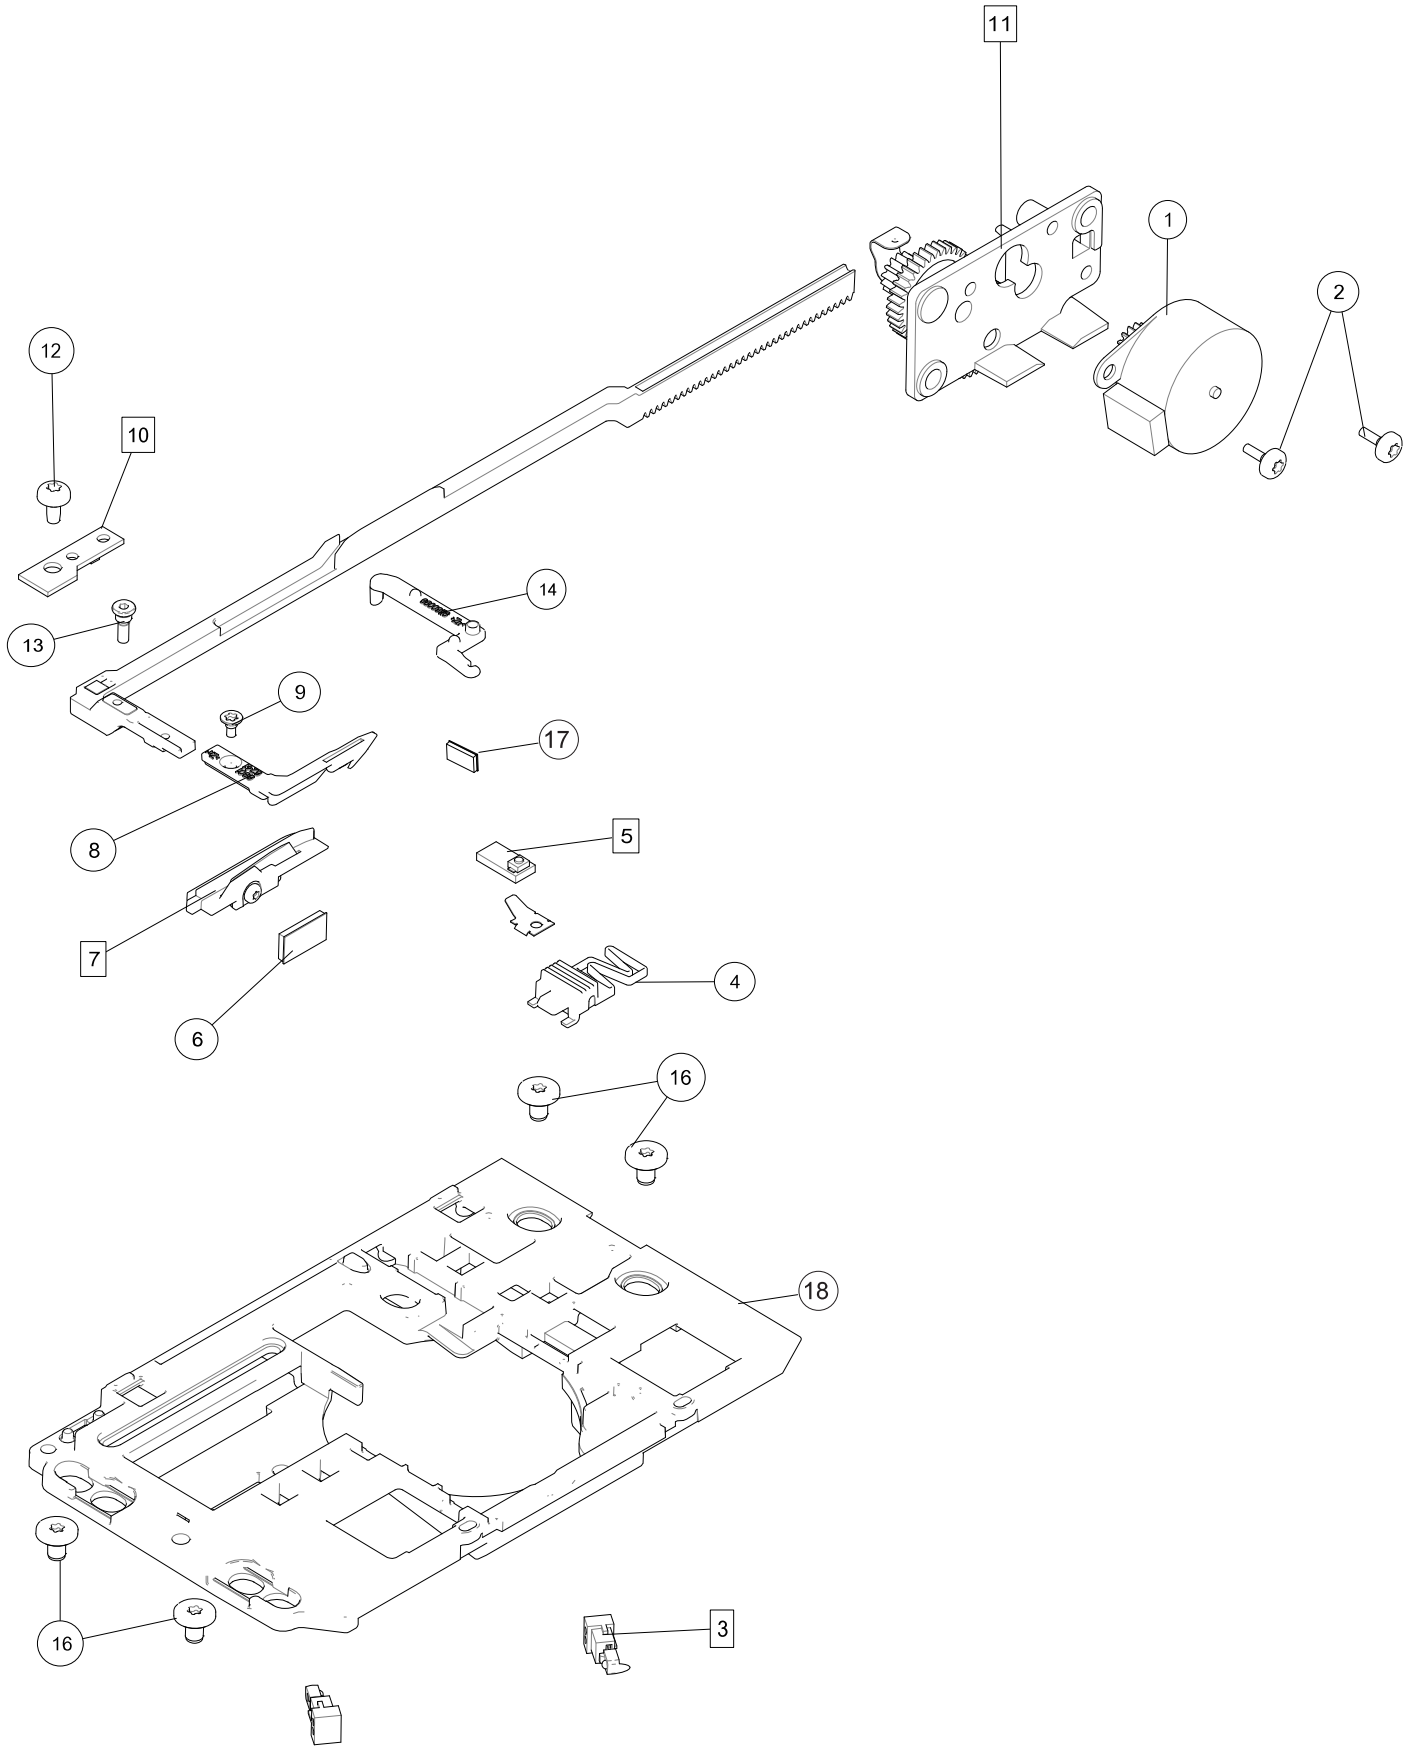

J

1	413004601	Stepping Motor
2	411966828	Screw PT 30x6 FZB Torx
3	68012606	Cable Assembly Bobbin Sensor
4	68008219	Button
5	68012605	Stitch Plate Sensor
6	68002750	Cutter Thread Brake
7	68005146	Knife Holder cpl
8	68016241	Fetcher
9	412280501	Screw M2x5 FZB
10	68008157	Cut Sensor Cpl
11	68016200	Cut Motor Cpl
12	412056011	Screw TT M3x5
13	68008759	Guide Pin
14	68009116	Fetcher Upper Thread
16	412287903	Screw M4x5
17	68002750	Brush Pile Seal
18	68008746	Hook Cover