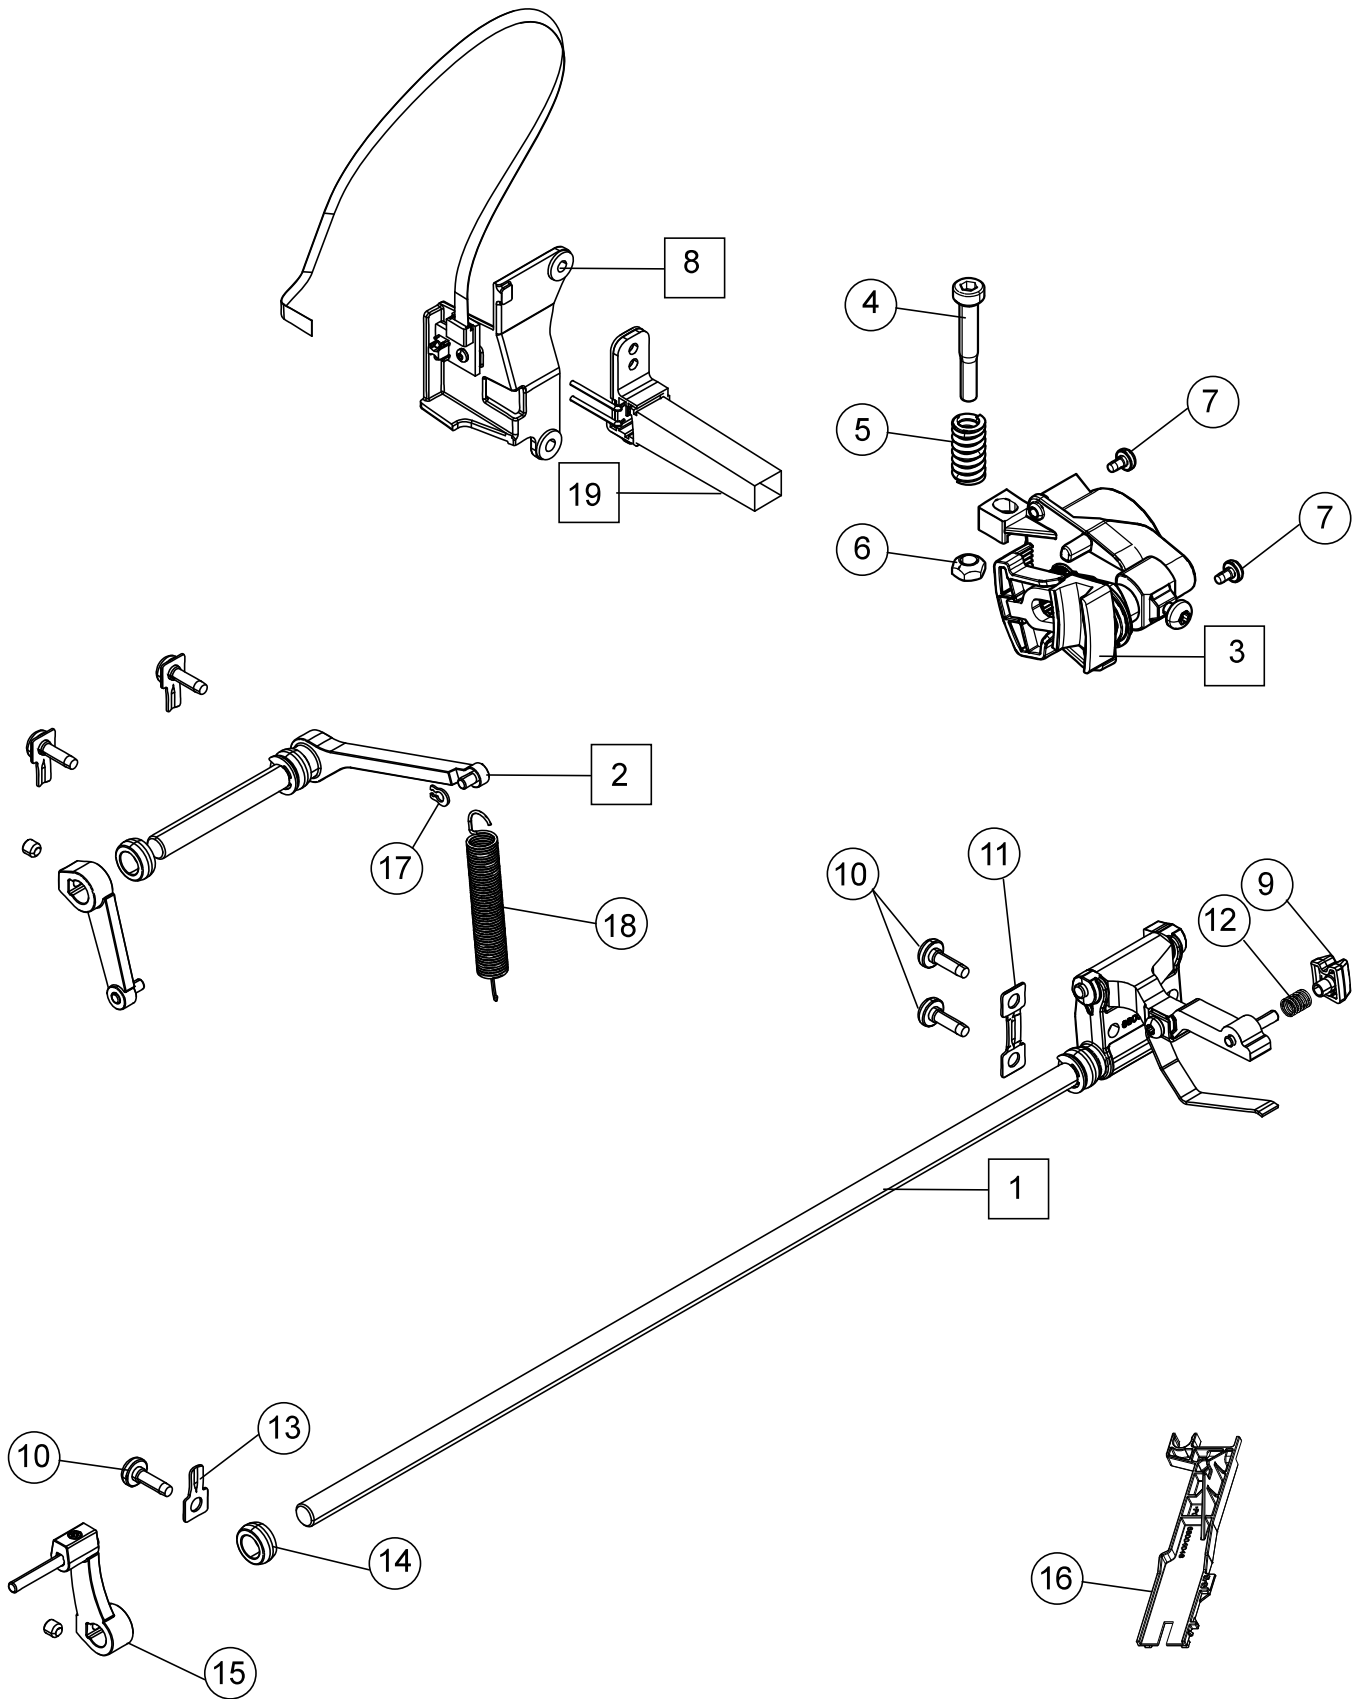

F

1	68008758	Pretension Cpl
2	412211406	Screw M3x14 TORX
3	68004948	Thread Tension Unit Cpl.
4	68004946	Stepping Motor
6	411966828	Screw PT 3x6 FZB
8	412056010	Screw TT M3x10
10	411968703	Screw Flat M3x3 Torx
11	68009475	Gear
12	68003616	Shaft Thread Tension
13	68003535	Calibration Sensor TF Cpl
16	68005172	Disk Outer Thread Tension
17	68005173	Disk Center Thread Tension
18	413113201	Pin
19	68003621	Nut
20	412056006	Screw TT M4x12
21	68003623	Clamp
22	411966801	Screw PT 3x7,5 FZB
23	9303311855000	Screw 3x8

G

1	68012501	Shield Unit Cpl
2	68003132	Stepping Motor
3	412056011	Screw TT M3x5
4	68005160	Sealing Shield
5	413314901	Screw PT 3x10
6	413055501	Tension Spring
7	68004539	Guide Spring
8	68012503	Rocker Cpl
9	412211404	Screw M3x10
10	735612440	Compression Ring Ø3x0.6
11	68015500	Shaft
12	735310620	E-Clip 2.3x0.6
13	68000109	Thread Guide
14	411967501	Washer 3x6x0,2
15	1230508425000	Washer
16	413273701	Wave Spring Washer
17	413055301	Lever Thread Portioning

H

1	68005064	Feeding Length IDT Cpl
2	68004742	IDT Height Feeding Cpl
3	68007017	Guide Unit IDT
4	68005004	Screw Balance Adjustment
5	412963601	Spring
6	68005005	Nut Balance Adjustment
7	412056011	Screw TT M3x5
8	68000053	IDT Sensor Cpl
9	68001955	Block Guide IDT
10	412056006	Screw TT M4x12
11	68003274	Clamp
12	68008681	Compressor Spring
13	413042901	Clamp IDT
14	413042601	Bearing IDT
15	68000036	Front Crank Cpl
16	68011875	Top feed Adjustment Tool HV
17	735612440	Compression Rings Ø 3
18	68003037	Spring
19	68009767	Light Guide Cpl