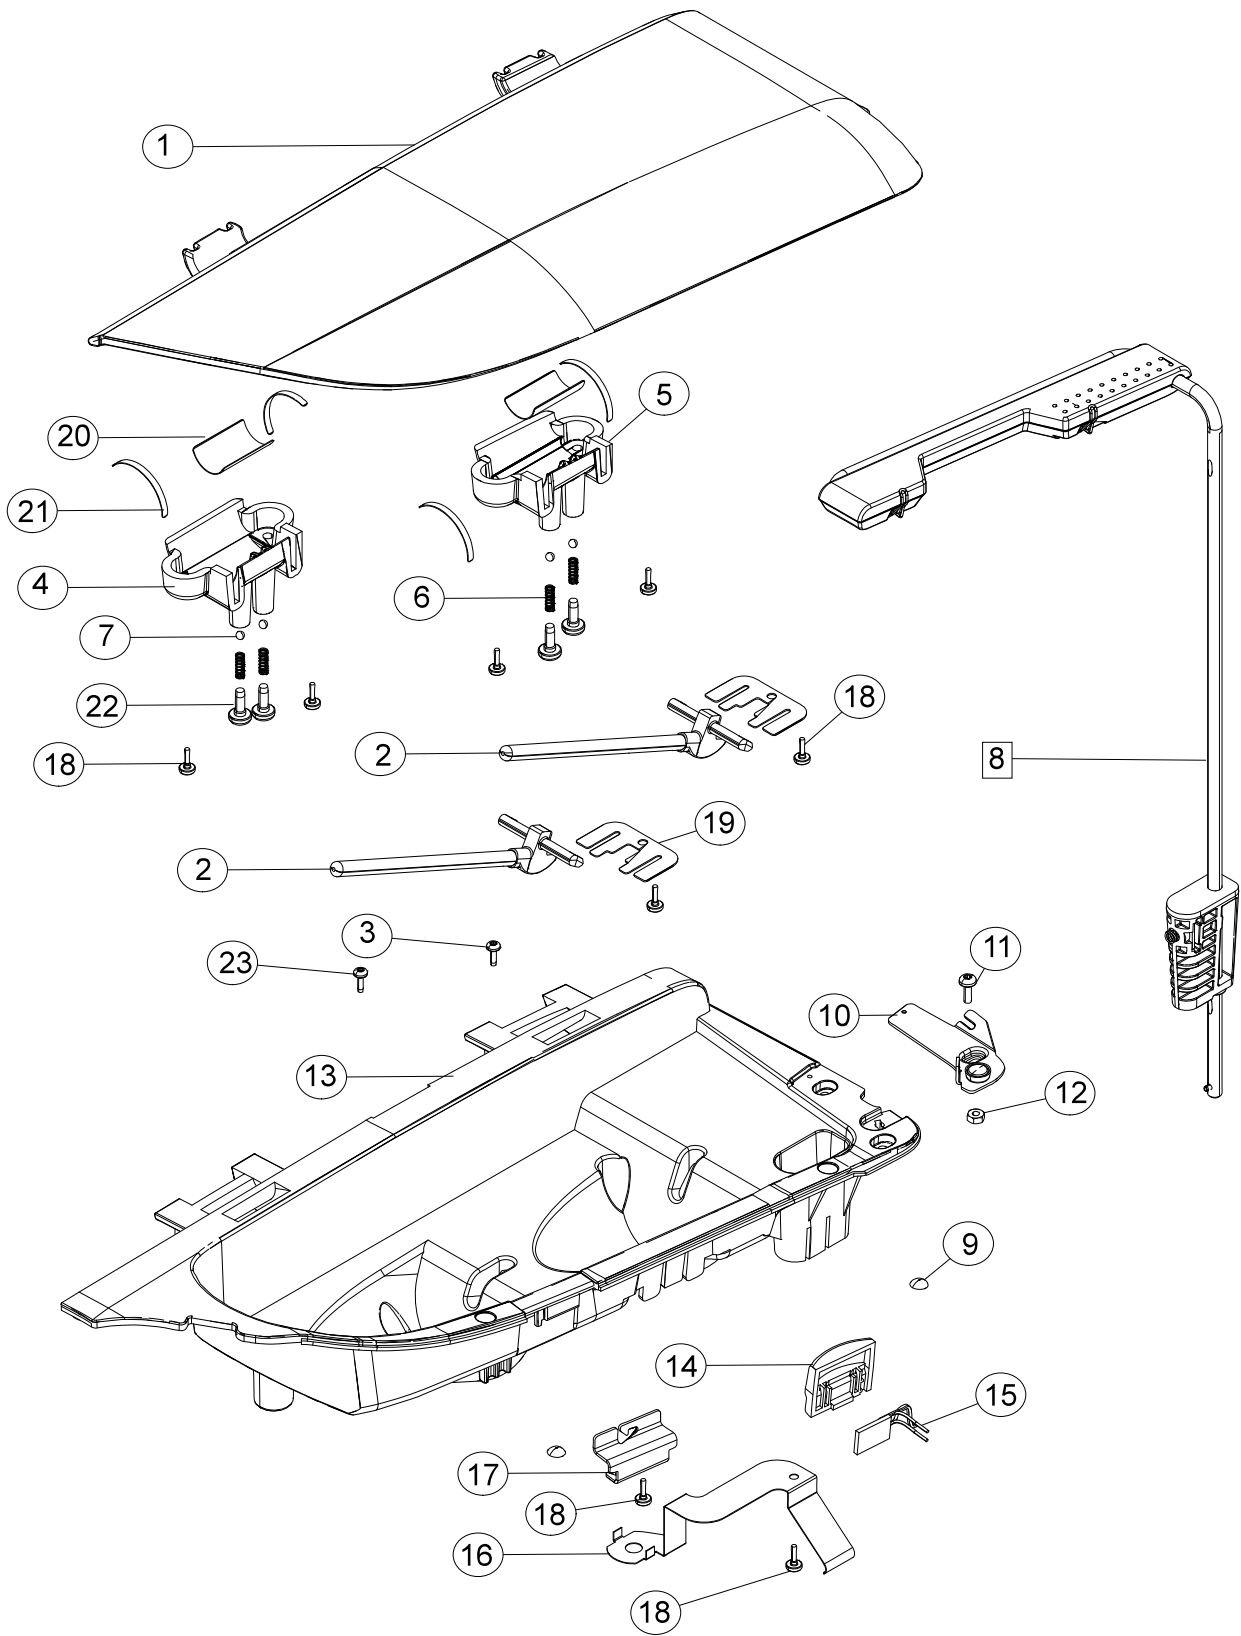

Parts list

Designer | **EPIC²**

A

1	68012415	Cover CSU Cpl
2	68001620	Accessory Connector Board Cpl
3	68012109	Keyboard Cpl Sewing Head - Burgundy Blush (standard color)
	68015198	Keyboard Cpl Sewing Head - Indigo Ice
	68013869	Keyboard Cpl Sewing Head - Modern Mint
	68012629	Keyboard Cpl Sewing Head - Vivid Sunset
4	68012425	Thread Sensor Cpl
5	68012043	Cover Sewing Head
6	68012414	Cover Rear Extension - White
	68012668	Cover Rear Extension - Vivid Sunset
7	68008127	Plate spring
8	68003547	Holder Connector Board
9	68012150	Bracket Keyboard Sewing Head
10	68008745	Plate Spring
11	68012045	Thread Cutter CPL w/knife
12	68012199	Decor Sewing Head - Burgundy Blush (standard Color)
	68015209	Decor Sewing Head - Indigo Ice
	68012701	Decor Sewing Head - Modern Mint
	68012633	Decor Sewing Head - Vivid Sunset
13	413176902	Adjusting Sleeve Outer Part
14	413176701	Thread Guide Lower
15	68008652	Thread Guide Upper
16	413177201	Check Spring 2 - feed back spring
17	68002465	Check Spring 1
18	413177301	Safety Spring
19	413177001	Adjusting Sleeve Inner Part
20	411967501	Washer 3x6x0,2
21	735310620	Lock Washer 2.3
22	413177401	Sensor Thread Take-Up Device
23	413202101	Thread Sensor Board Cpl
24	68012431	EMI Shield
25	411966801	Screw PT 3x7,5 FZB
26	411966828	Screw PT 3x6 FZB
27	411966823	Screw PT 1,8x5 FZB
28	411966803	Screw PT 3x12 FZB
29	68002245	Bracket sewing head

C

1	68011499	Lid Cpl
2	413064501	Reel Pin
3	412056006	Screw TT M4x12 TORX
4	68012399	Hinge Left
5	68012337	Hinge Right
6	68012487	Compression Spring
7	68007004	Ball Ø3mm
8	68012210	Telescoping Thread Guide Cpl
9	412569701	Damper
10	68012170	Thread Guide Cpl
11	412211403	Screw M3x8 TORX
12	731231001	Nut
13	68012054	Cover Spool Area
14	68009103	Light Diffusor
15	68001626	Top Cover Decor Light HV Cpl (LED)
16	68008968	Grounding Plate
17	68012206	Thread Guide
18	411966801	Screw PT 3x7,5 FZB
19	412735201	PLATE SPRING
20	68012478	PTFE tape
21	68012468	PTFE tape
22	412056005	Screw TT M4x10
23	411966807	Screw PT 4x10 FZB