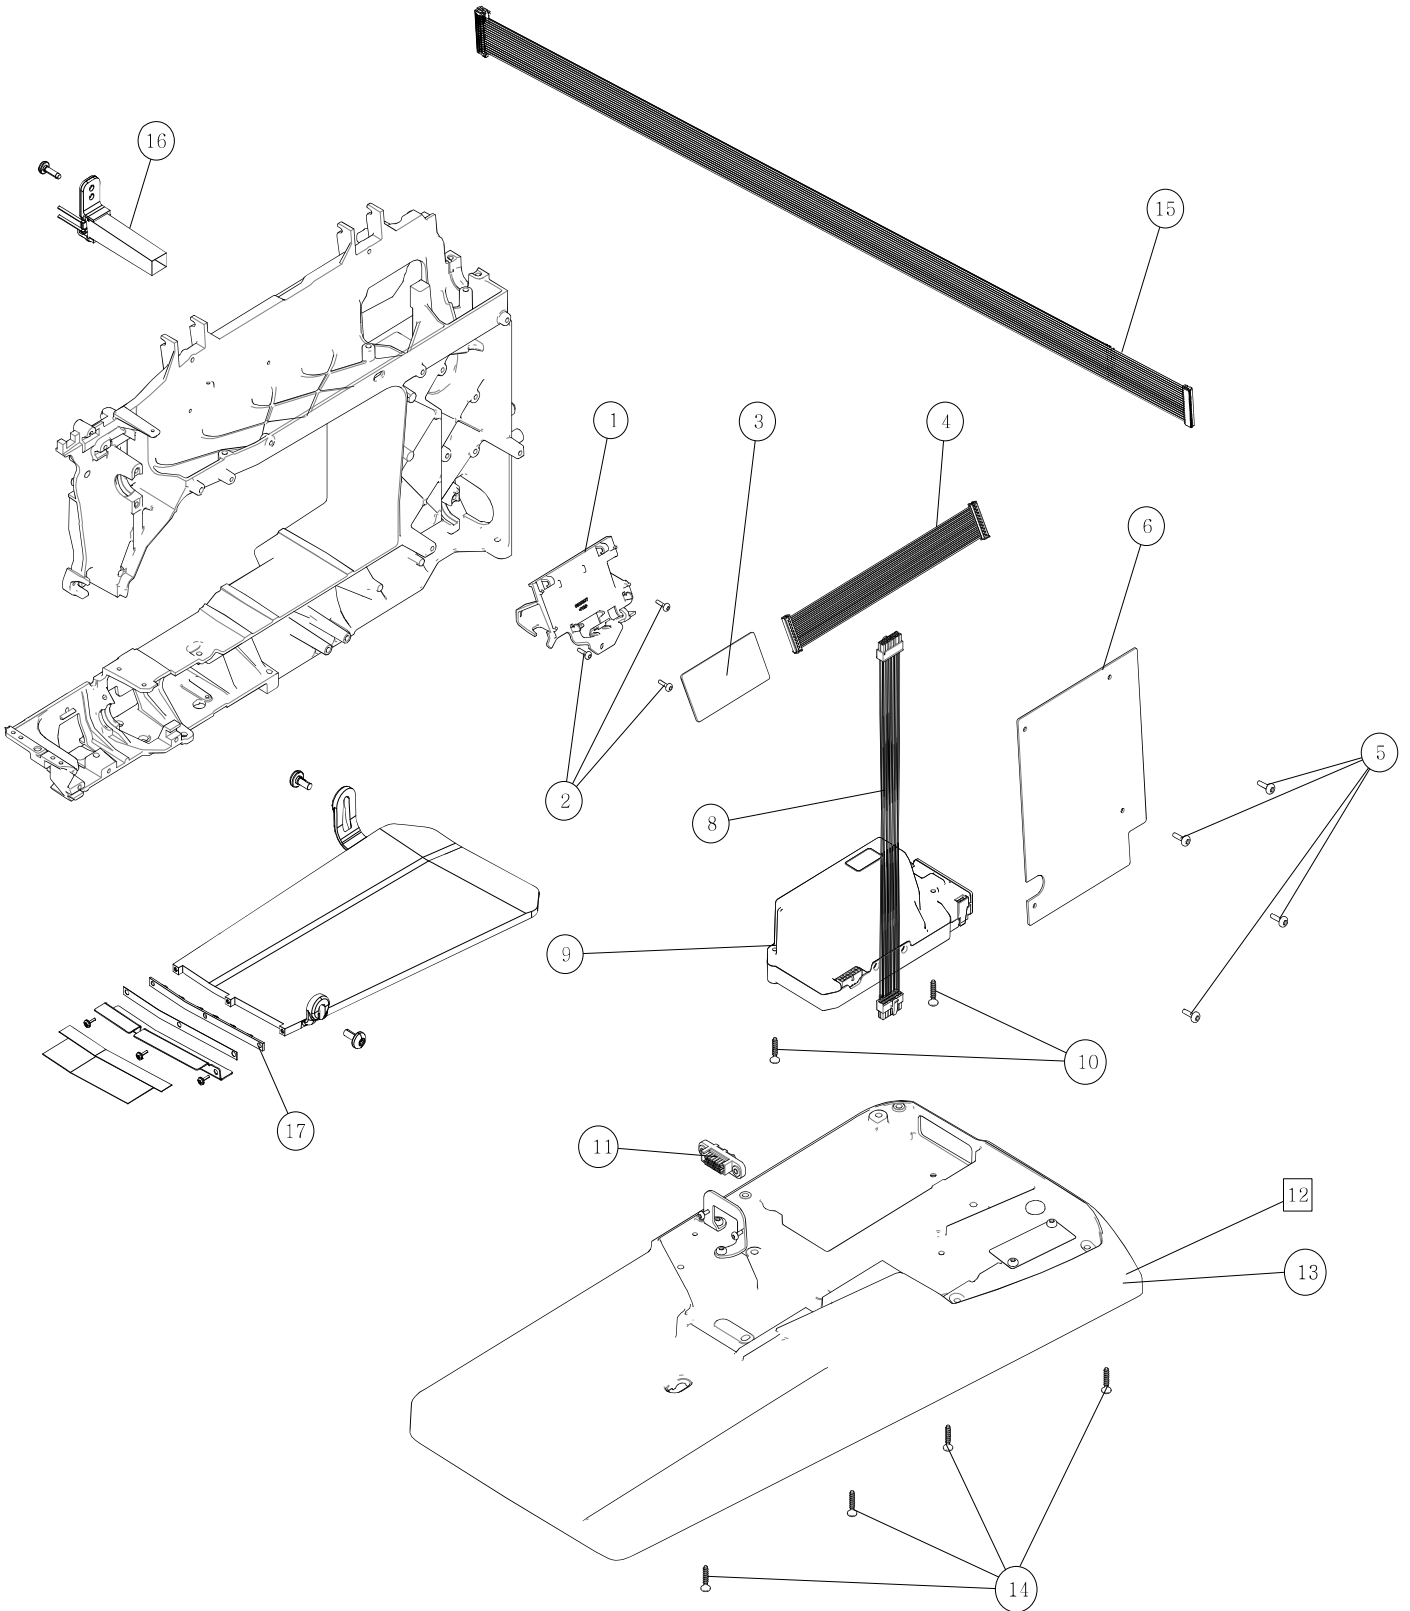

E

1	68001877	Connector Board Holder
2	412056010	Screw TT M3x10
3	68001644	Right Connector Board Cpl
4	68009758	Cable Assembly
5	412056006	Screw TT M4x12
6	68003293	Base Board HV Epic 2
8	68009759	Cable Assembly Pwsupply-Base board
9	68012563	Power Supply Unit
10	411967105	Screw PT FS 40*20 FZB
11	68009760	Cable Assembly Base-XY
12	68012351	Base Plate Cpl - Burgundy Blush (standard color)
13	68015750	Base Plate only - Indigo Ice
	68013149	Base Plate only - Modern Mint
	68012645	Base Plate only - Vivid Sunset
14	68018123	Screw TT M5x30
15	68009755	Cable assy Base board -Sewing head
16	68009767	Light Guide Cpl
17	68009772	Light Guide C Cpl