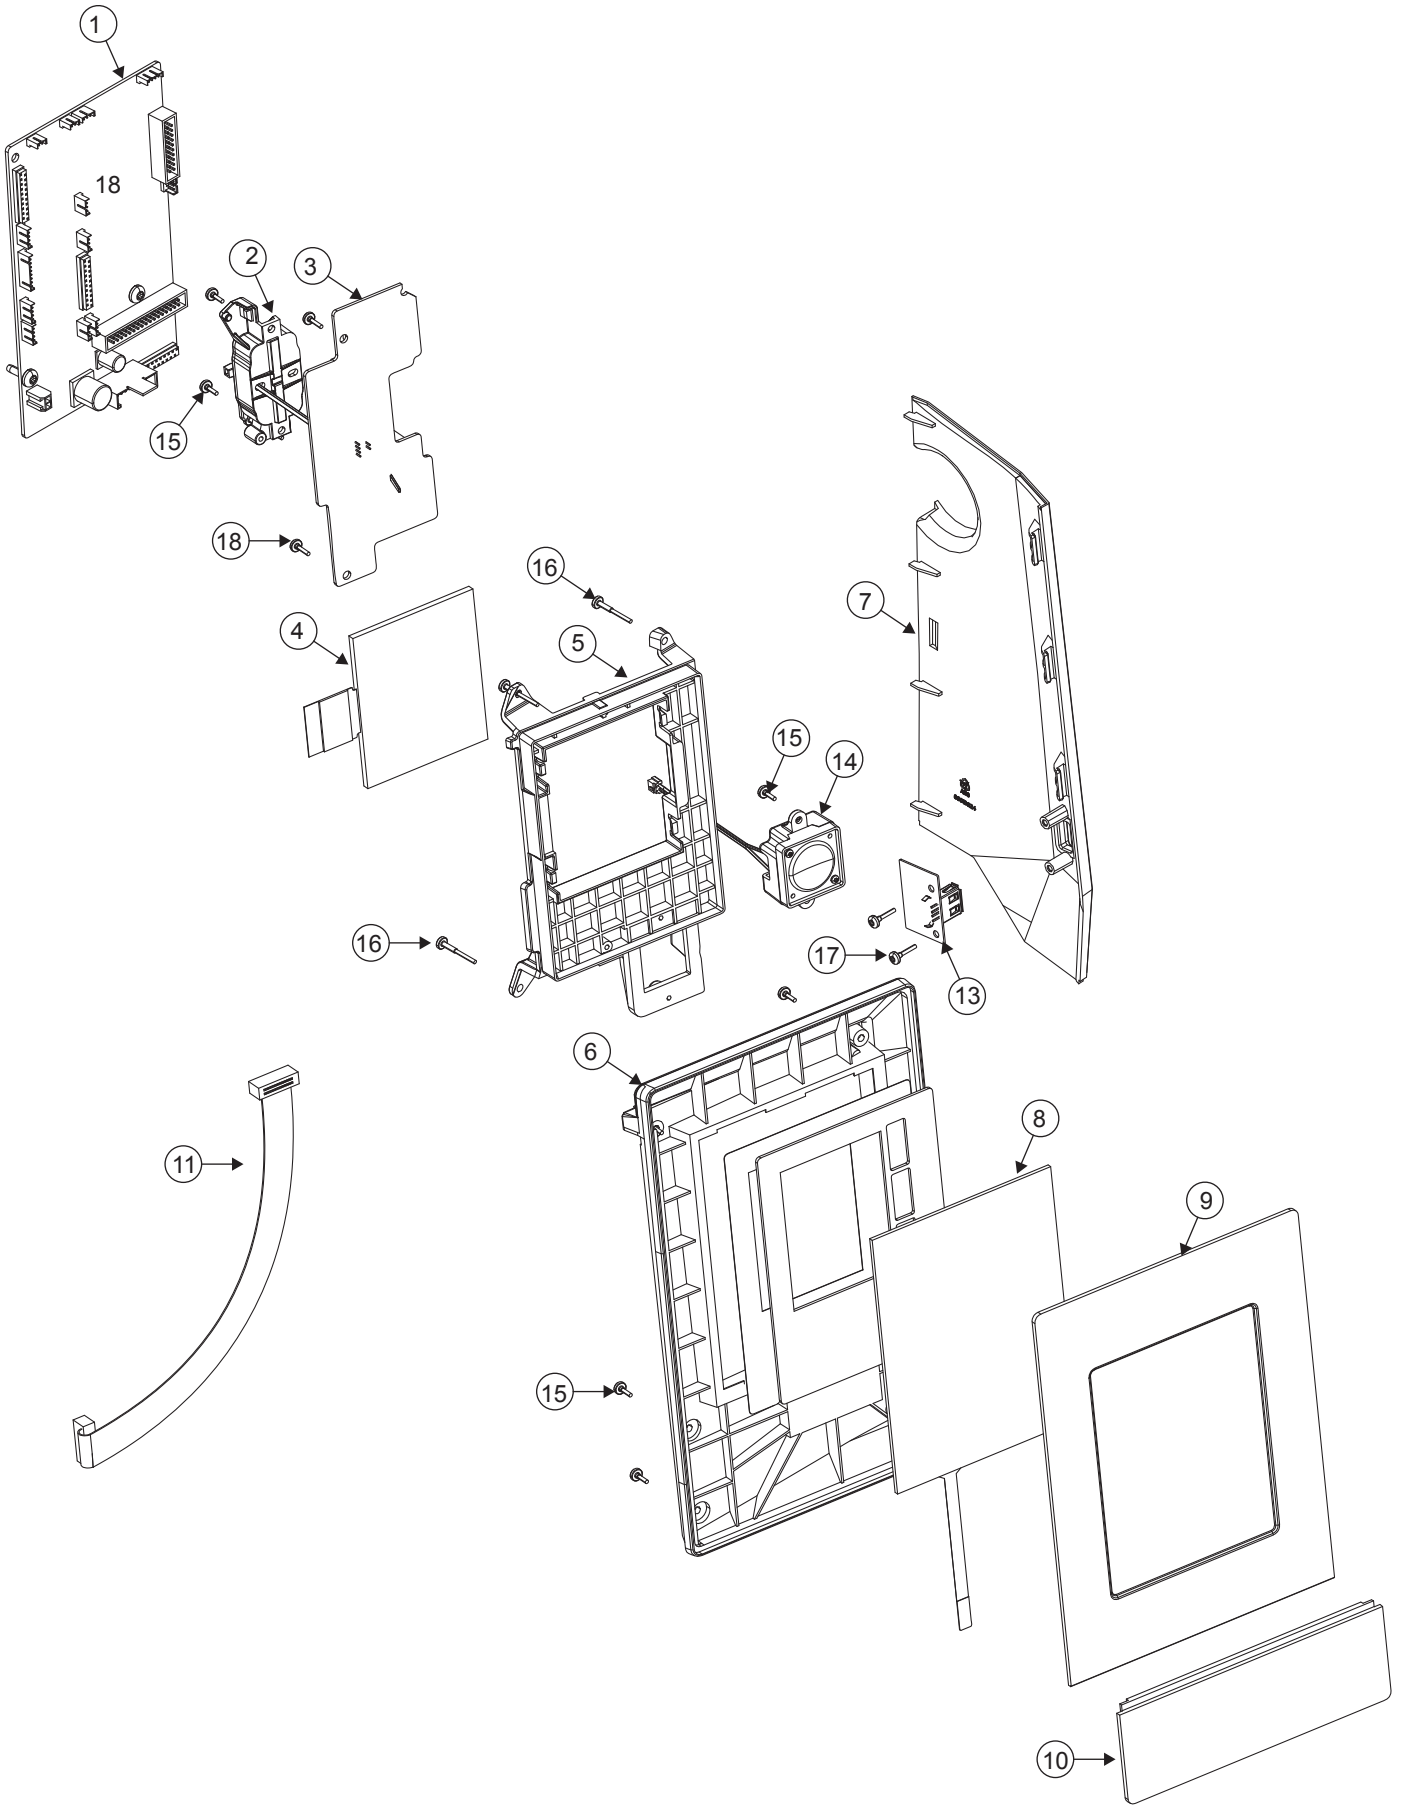

Parts list

Brilliance 75Q

A

1	68011326	Lid Cpl.
2	68011176	Cover Front
3	412960101	Bobbin Winding Unit
4	413022501	COVER THREADKNIFE CPL
5	68010816	Cover Thread Tension Cpl
6		
7	68011132	Cable Shield
8	68010806	LED C HV Cpl
9	412981302	Thread Guide Cpl
10	68009805	Keyboard
11	413051601	Spool Holder 22mm
12	412521001	Reel Pin
13	413051603	Spool Holder 45mm
14	412960301	Guide Reel Pin
15	412960401	Thread Reel Pin
16	413060201	Thread Support
17	412979601	Winding Stop
18	412423701	Thread Cutter
19	68004739	Adhesive 3M 468
20	68011356	Plate
21	68011236	Thread Cutter Cpl
22	68011212	Thread Support
23		
24		
25		
26	413160101	Thread Guide
27	413233505	Brush Pile Seal
28	413233501	Brush Pile Seal
29	411966803	Screw PT 3x12 FZB
30	411966810	Screw PT 4x20 FZB
31		
32	411966812	Screw PT 4x40 FZB

B

1	413249280	Control Board Base
2	68011264	Bracket Ferrite Cpl
3	413340680	Application Board
4	413309601	Display
5	68009314	Display Holder
6	68009750	Cover Display
7	68010803	Cover Gable
8	413313901	Touch Screen
9	68011091	Decor Frame Display
10	68011618	Decor Display Colored
11	413358602	Cable to USB
12		
13	68010813	USB Connector Board
14	413050004	Loudspeaker Box Cpl
15	411966801	Screw PT 3x7,7 FZB
16	411966805	Screw PT 3x20 FZB
17	411966803	Screw PT 3x12 FZB

17

18

19

20

21

22

23

24