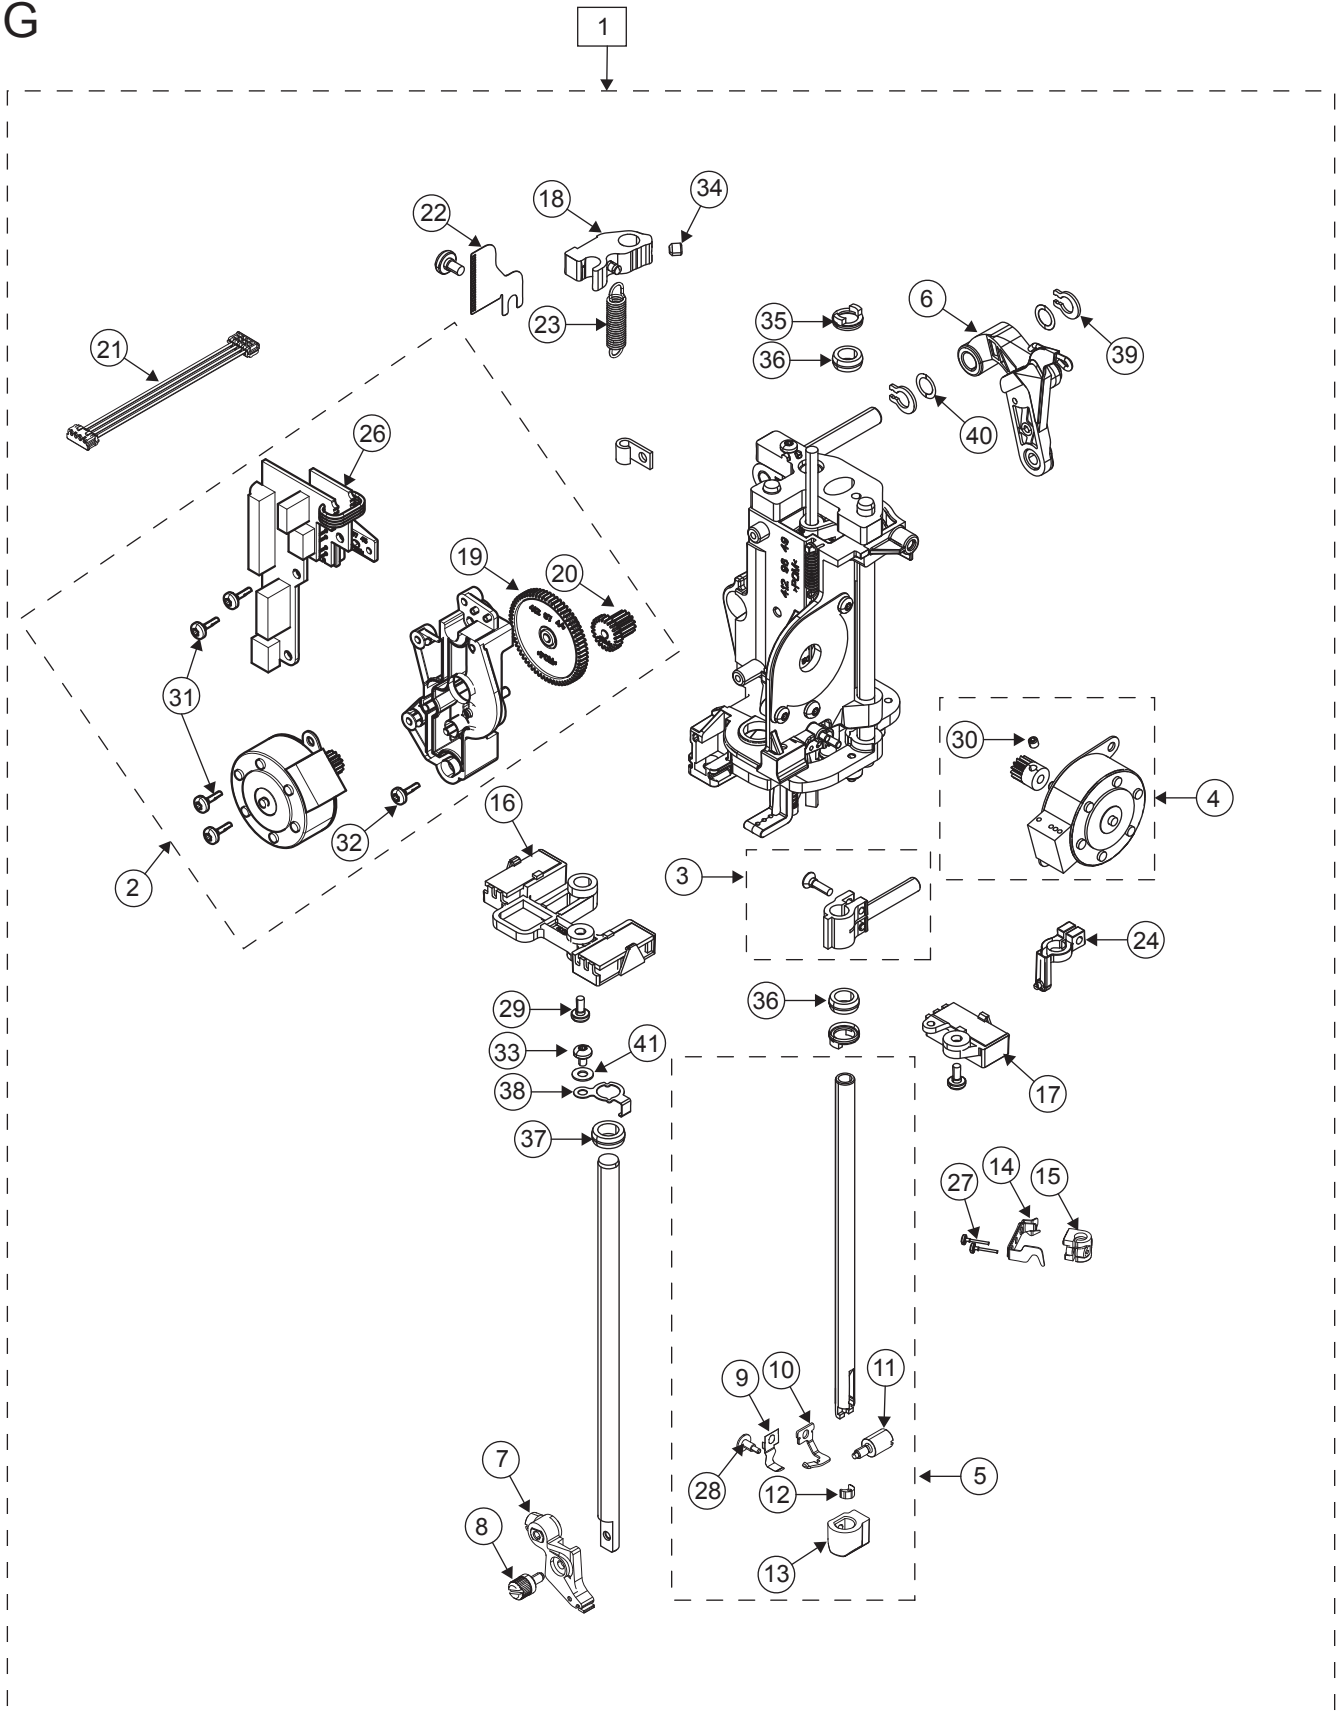

G

11	68009086	Sewing Head Cpl
2	68011406	Servo Sewing Head
3	412993605	CROSS HEAD COMPL
4	412993901	STEPPING MOTOR
5	68003680	Needle Bar Cpl
6	413232002	Take Up Lever Cpl with Link
7	412616101	Holder Presser Foot Cpl
8	412409701	Screw Presserbar
9	413304201	Thread Lock
10	68008796	Thread Guide
11	413373001	Screw Needle Holder
12	68016246	Clamping Piece
13	68003683	Needle Holder
14	413238402	NEEDLE THREADER
15	413053601	HOLDER, NEEDLE THREADER
16	68009111	LED Holder Left
17	68009102	LED Holder Right
18	413261601	GUIDE, SERVO CPL
19	412974401	GEARWHEEL, SERVO SEC
20	412974301	GEARWHEEL SERVO PRIM
21	68009764	Cable Left Connector Board - Presser Foot Sensor
22	412973901	SHIELD, PRESSERFOOT SERVO
23	413137602	Spring Presserfoot Pressure
24	412993502	STROKE LIMITER
25		
26	68010808	Presser Foot Sensor
27	411966825	Screw PT 1,6x8 FZB
28	68002284	Screw Thread Leader
29	412211402	Screw M3x6 TORX
30	411968703	Set Screw Flat M3x3
31	413019001	SCREW K 30 x 8
32	411966820	Screw PT 3x10
33	412211401	Screw M3x4 TORX
34	411968706	Set Screw Flat M4x4
35	412504701	LOCKING DEVICE
36	412501501	Bearing
37	412500601	BEARING
38	413060301	CLIPS, GABLE LOWER
39	735615340	Compression Ring Ø6x1
40		Spring Washer ø 6,1x9x0,1,
41		Washer