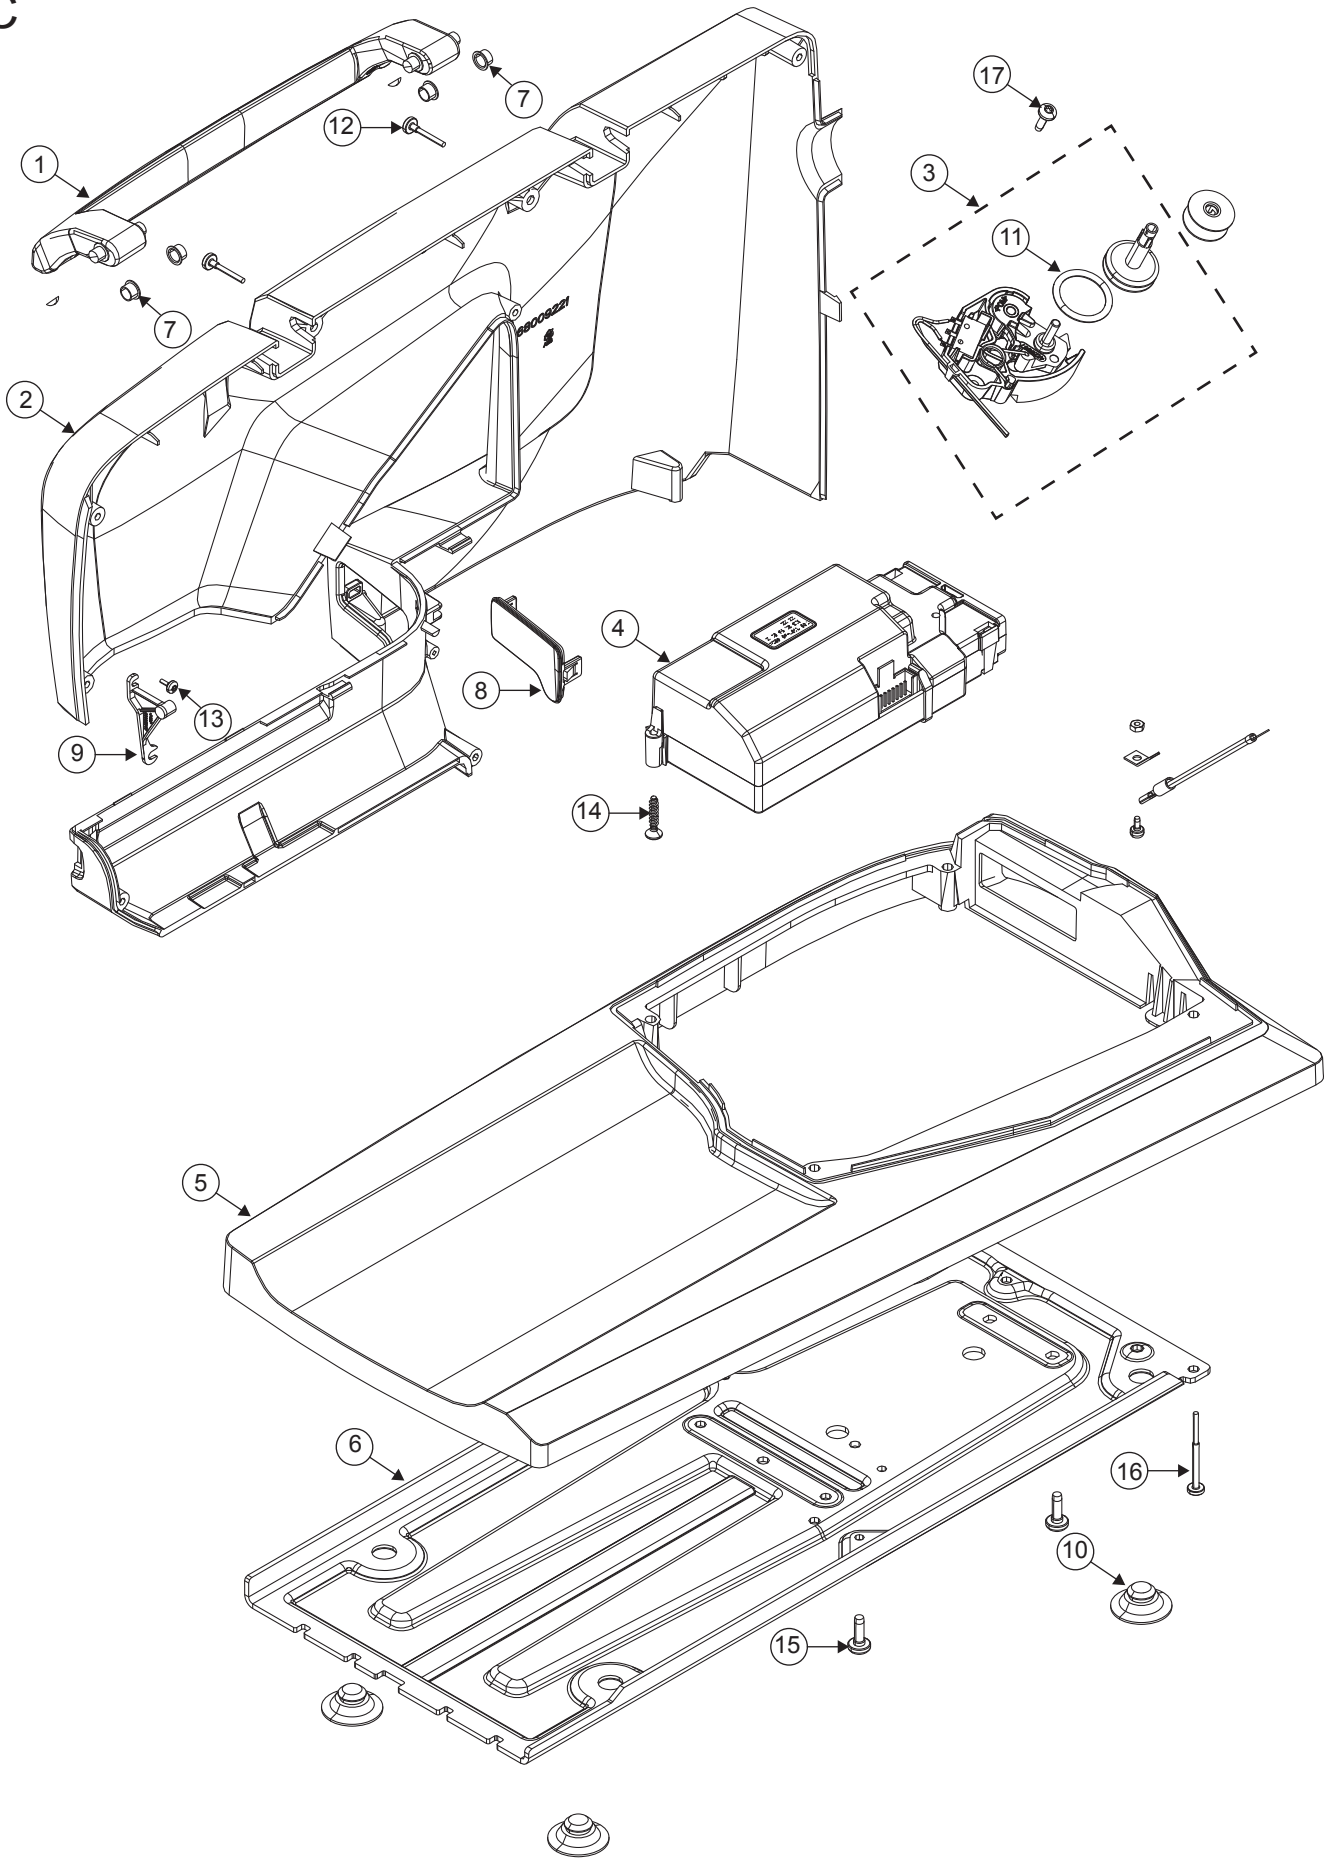

Parts list

Brilliance 75Q

A

1	68011326	Lid Cpl.
2	68011176	Cover Front
3	412960101	Bobbin Winding Unit
4	413022501	COVER THREADKNIFE CPL
5	68010816	Cover Thread Tension Cpl
6		
7	68011132	Cable Shield
8	68010806	LED C HV Cpl
9	412981302	Thread Guide Cpl
10	68009805	Keyboard
11	413051601	Spool Holder 22mm
12	412521001	Reel Pin
13	413051603	Spool Holder 45mm
14	412960301	Guide Reel Pin
15	412960401	Thread Reel Pin
16	413060201	Thread Support
17	412979601	Winding Stop
18	412423701	Thread Cutter
19	68004739	Adhesive 3M 468
20	68011356	Plate
21	68011236	Thread Cutter Cpl
22	68011212	Thread Support
23		
24		
25		
26	413160101	Thread Guide
27	413233505	Brush Pile Seal
28	413233501	Brush Pile Seal
29	411966803	Screw PT 3x12 FZB
30	411966810	Screw PT 4x20 FZB
31		
32	411966812	Screw PT 4x40 FZB

B

1	413249280	Control Board Base
2	68011264	Bracket Ferrite Cpl
3	413340680	Application Board
4	413309601	Display
5	68009314	Display Holder
6	68009750	Cover Display
7	68010803	Cover Gable
8	413313901	Touch Screen
9	68011091	Decor Frame Display
10	68011618	Decor Display Colored
11	413358602	Cable to USB
12		
13	68010813	USB Connector Board
14	413050004	Loudspeaker Box Cpl
15	411966801	Screw PT 3x7,7 FZB
16	411966805	Screw PT 3x20 FZB
17	411966803	Screw PT 3x12 FZB

C

1	68009225	Handle
2	68011459	Rear Cover
3	412955501	Bobbin Winding Unit
4	413319402	POWER SUPPLY CPL
5	68011313	Cover Base
6	412954501	Bottom Plate
7	412700001	Bushing
8	68011371	Cover
9	68003547	Bracket
10	412305001	Foot
11	412305503	O-Ring
12	411966810	Screw PT 4x20 FZB
13	411966828	Screw PT 3x6 FZB
14	411967105	Screw PT FS 40x20 FZB TORX
15	412056001	Screw TT M5x14
16	411966812	Screw PT 4x40 FZB
17	412056006	Screw TT M4x12

17

18

19

20

21

22

23

24