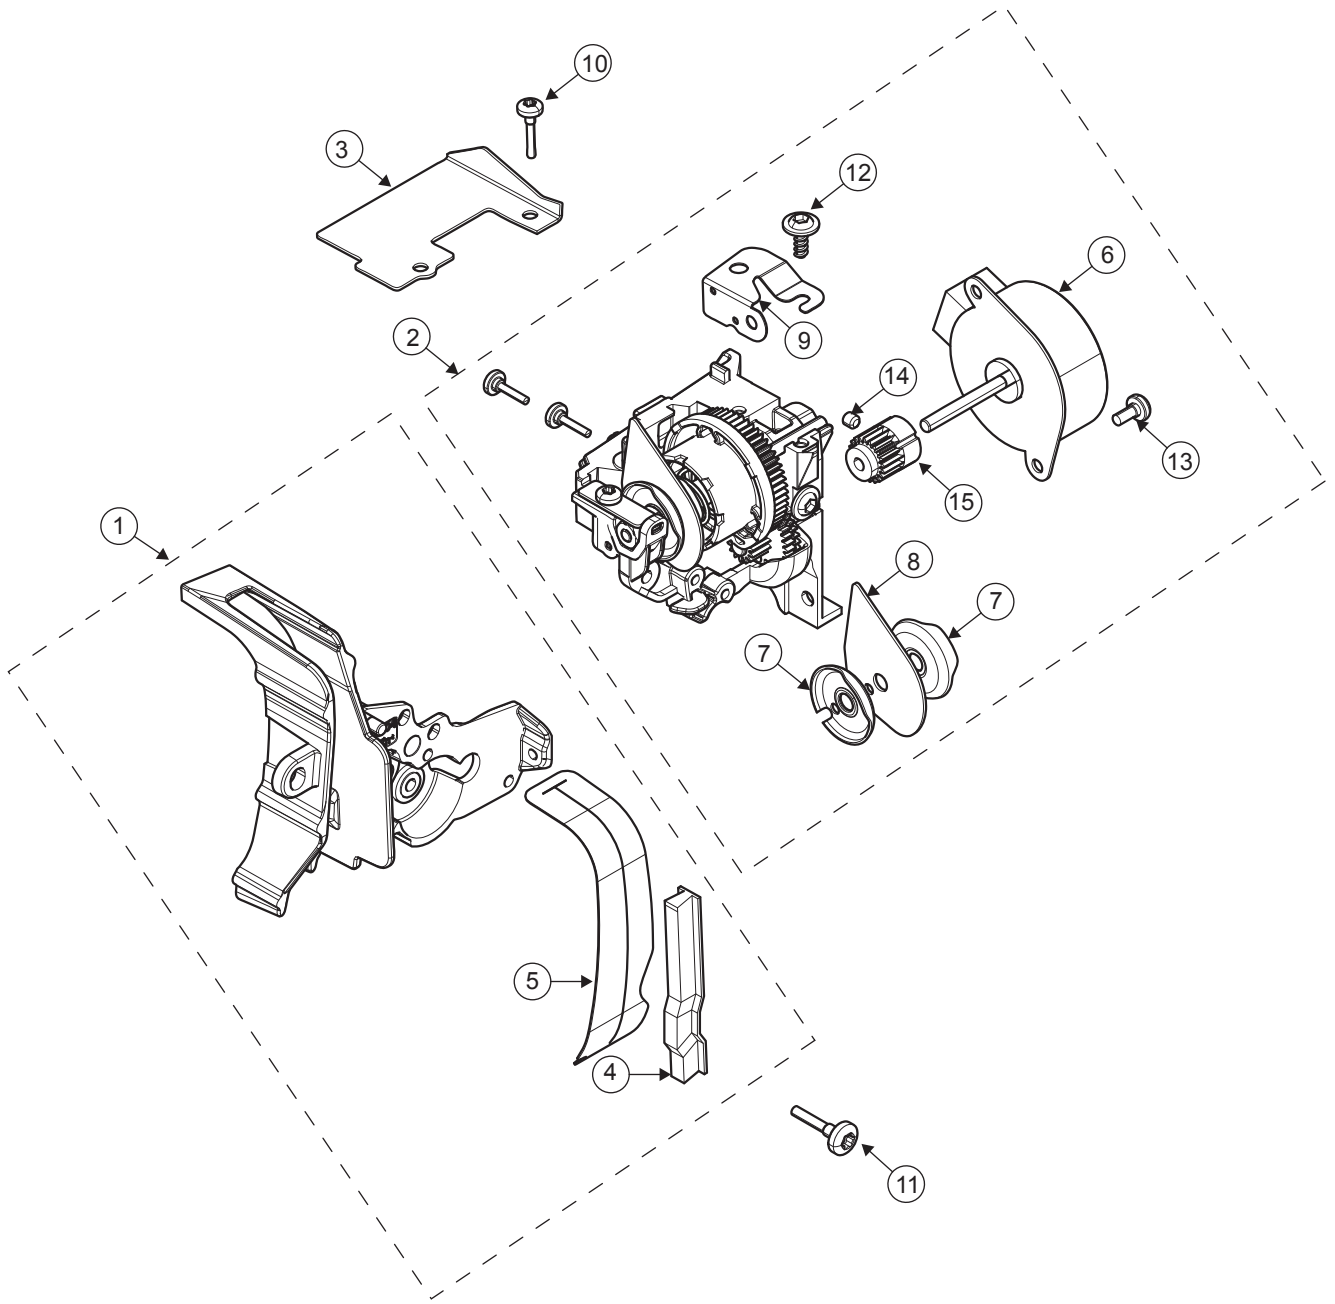

F

1	412966710	UPPER SHAFT CPL
2	413020301	COG BELT UPPER/LOWERSHAFT
3	412967905	Lower shaft cpl.
4	412964403	ECCENTRIC FEED CPL
5	412985502	Holder
6	412986401	Sector Sensor Board
7	412968101	SHIELD, REVOLUTION INDICATOR
8	412328401	Clamp
9	412318101	Clamp lower shaft left
10	412546913	Cable Base Board - Sector Sensor
11	412056006	Screw TT M4x12
12	412491601	Bearing Eccentric
13	68011317	Hand Wheel
14	413020201	COG BELT MOTOR
15	68001153	Motor
16	412999902	Rubber Damper Motor
17	412353302	Motor Pulley
18	413317201	Spacer Block Motor
19	412971902	Belt Tensioner Cpl
20	68009094	Screw M4x18 FZB

G

11	68009086	Sewing Head Cpl
2	68011406	Servo Sewing Head
3	412993605	CROSS HEAD COMPL
4	412993901	STEPPING MOTOR
5	68003680	Needle Bar Cpl
6	413232002	Take Up Lever Cpl with Link
7	412616101	Holder Presser Foot Cpl
8	412409701	Screw Presserbar
9	413304201	Thread Lock
10	68008796	Thread Guide
11	413373001	Screw Needle Holder
12	68016246	Clamping Piece
13	68003683	Needle Holder
14	413238402	NEEDLE THREADER
15	413053601	HOLDER, NEEDLE THREADER
16	68009111	LED Holder Left
17	68009102	LED Holder Right
18	413261601	GUIDE, SERVO CPL
19	412974401	GEARWHEEL, SERVO SEC
20	412974301	GEARWHEEL SERVO PRIM
21	68009764	Cable Left Connector Board - Presser Foot Sensor
22	412973901	SHIELD, PRESSERFOOT SERVO
23	413137602	Spring Presserfoot Pressure
24	412993502	STROKE LIMITER
25		
26	68010808	Presser Foot Sensor
27	411966825	Screw PT 1,6x8 FZB
28	68002284	Screw Thread Leader
29	412211402	Screw M3x6 TORX
30	411968703	Set Screw Flat M3x3
31	413019001	SCREW K 30 x 8
32	411966820	Screw PT 3x10
33	412211401	Screw M3x4 TORX
34	411968706	Set Screw Flat M4x4
35	412504701	LOCKING DEVICE
36	412501501	Bearing
37	412500601	BEARING
38	413060301	CLIPS, GABLE LOWER
39	735615340	Compression Ring Ø6x1
40		Spring Washer ø 6,1x9x0,1,
41		Washer