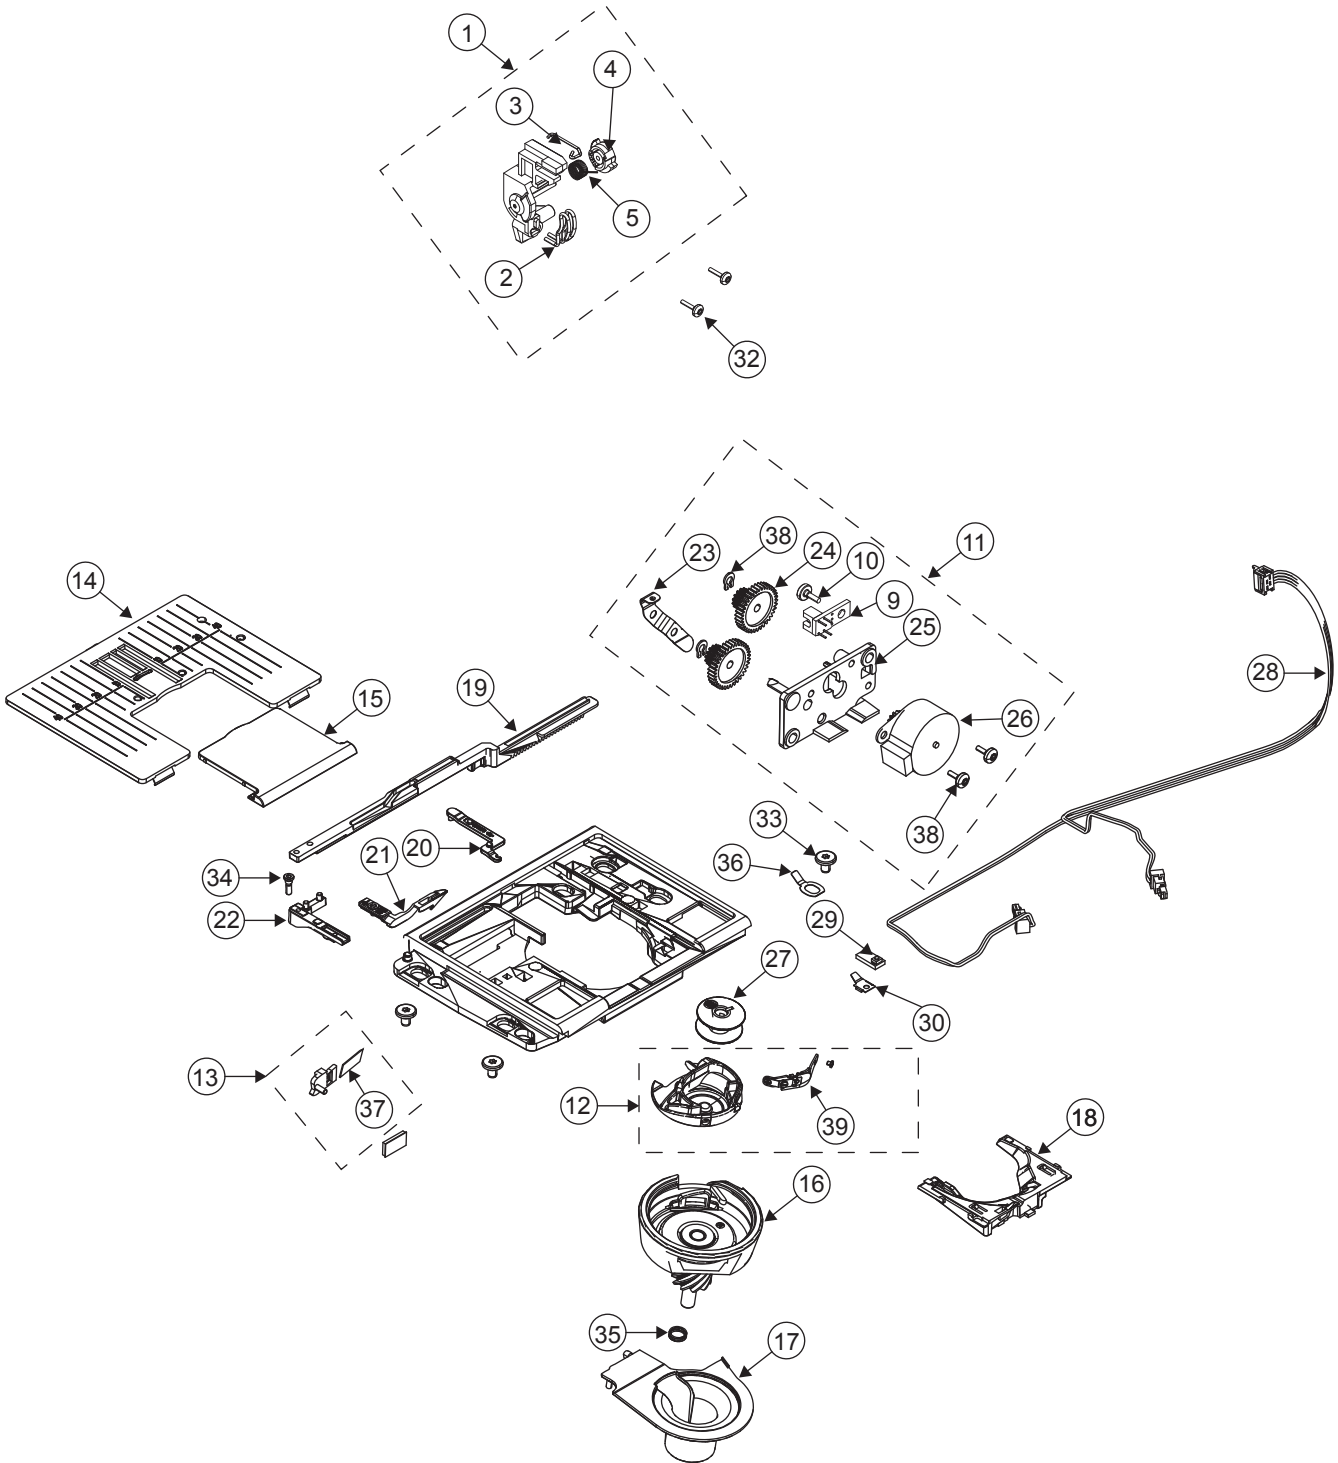

D

1	413004004	Thread Sensor Cpl
2	412519301	THREAD GUIDE
3	413004501	THREADCONTROL, THREAD SENSOR
4	413004301	ADJUSTING SLEEVE
5	412519202	CHECK SPRING
6		
7		
8		
9	413072501	PCB CUTSENSOR
10	411966828	Screw PT 3x6 FZB
11	413007402	Cut Motor Cpl
12	413058903	Bobbin Case Cpl
13	413047301	Knife Holder Cpl,
14	412964206	Stitch Plate HV
15	412963901	Bobbin Cover
16	68016090	Hook Cpl With Shaft
17	412964502	Dust Cover
18	413025601	Bobbin case holder
19	68008858	Gear Rack with magnet
20	413007301	Fetcher Upper
21	413007101	Fetcher
22	413072201	Connecting Part Fetcher
23	413007601	Guide gear
24		Gear
25	413353001	Motor Plate
26	413004601	Stepping Motor 25mm
27	413182545	Bobbin
28	413101502	CABLE BOBBIN SENSOR
29	413272501	Stitch Plate Sensor
30	413287301	Spring Stitch Plate Sensor
31		
32	411966820	Screw PT 3x10 FZB
33	412287903	Screw M4x5
34	413010001	Guide Pin
35	412930101	Spring Hook
36	412997701	ESD Spring hook cover
37	412423701	THREAD CUTTER
38	411966828	Screw PT 3x6 FZB
39	412471601	Thread Tension