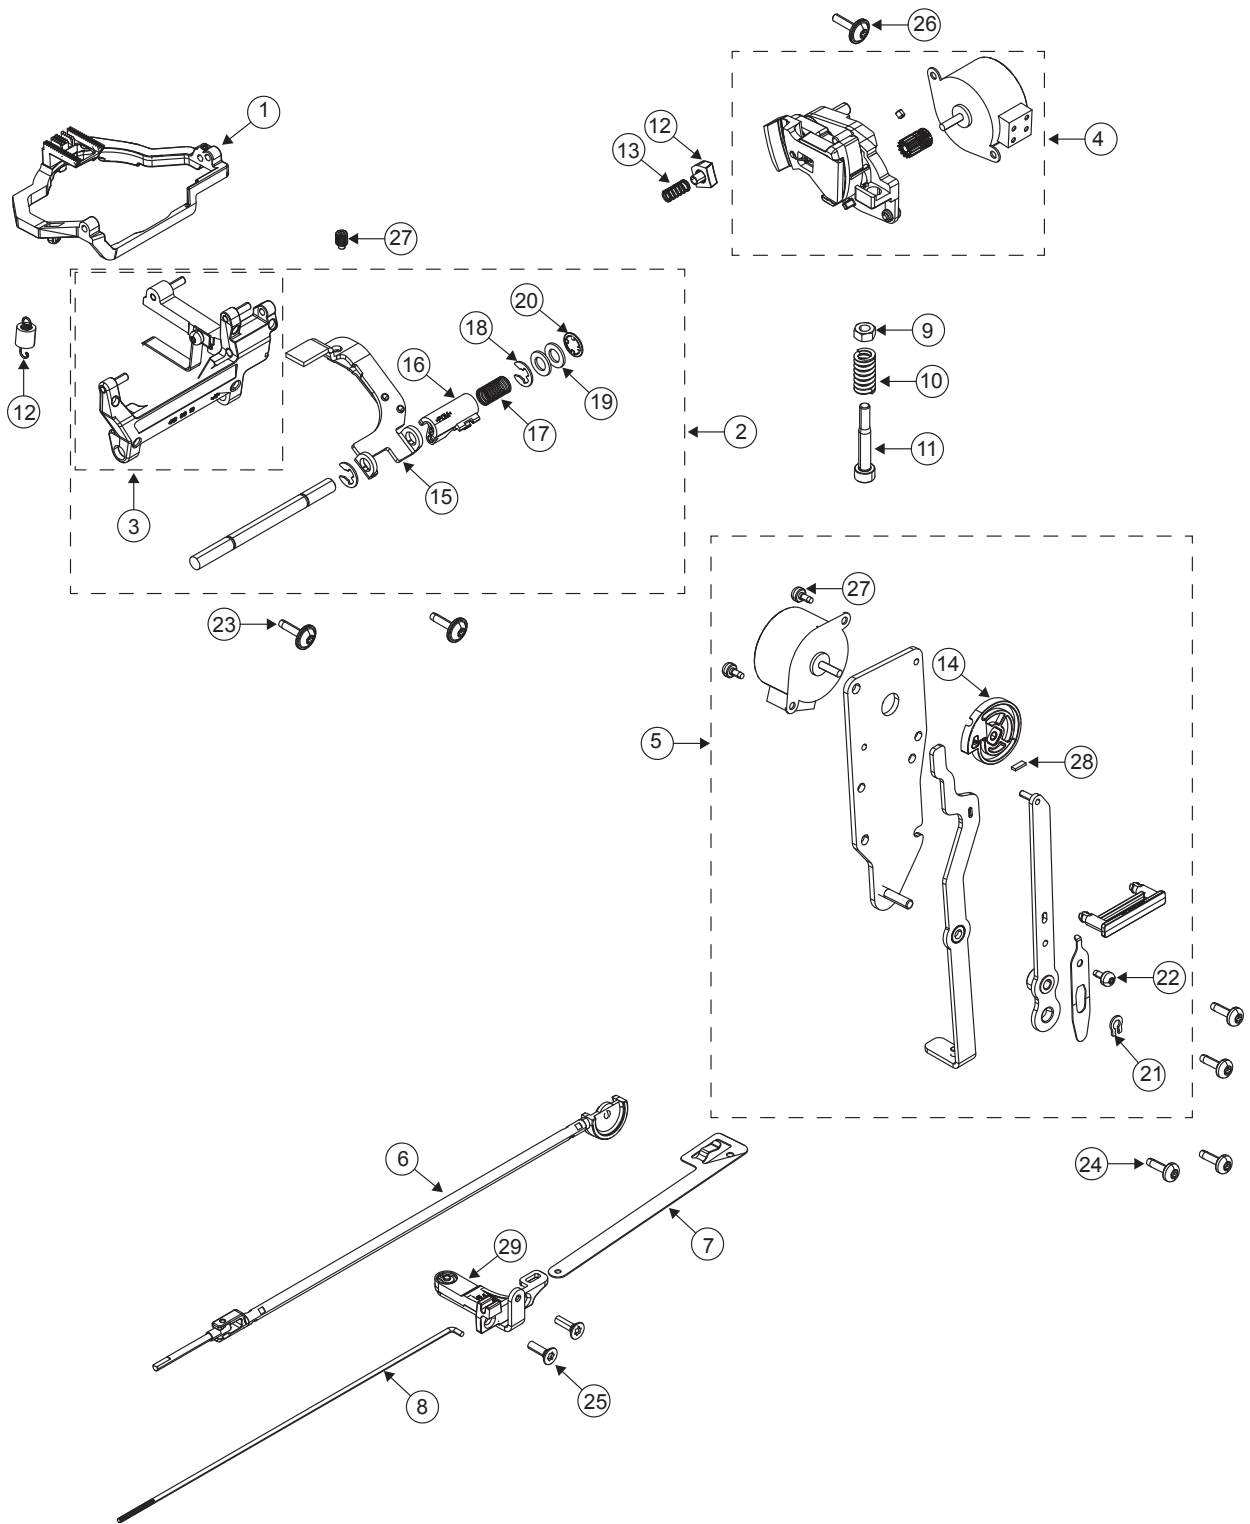

E

11	413201302	Feed Dog Cpl
2	413269014	Carriage feed CPL HV
3	412961208	Lever Carriage feed
4	412963501	Feed Stepping motor
5	413060001	Side Feed Feed Dog Drop
6	413033701	Pull rod, side feed
7	413033401	TRANSM LINKAGE, FEED DOG DROP
8	413034101	Pull wire, feed drop
9	413025401	NUT M5X0.5
10	412963601	Spring
11	412963701	SCREW BALANCE ADJUSTMENT
12	412961801	BLOCK, GUIDE
13	412961701	SPRING, SLIDING BLOCK
14	413060101	Cam Wheel
15	413200901	LEVER FEED LIFT
16	413034201	INSERT, LEVER FEED LIFT
17	412962501	Spring Feed
18	735310920	E-Clip 5x0.7
19	412829103	Washer Feed Unit
20	412368001	Lock Washer
21	735613640	Compression Ring Ø4x0.8
22	412056004	Screw TT M3x6
23	413169401	Collar Screw TT 4x14
24	412056006	Screw TT M4x12
25	411967212	Screw FS TT M4x12 Torx
26	413034402	COLLAR SCREW M4x10, LEFT HAND
27	413201201	Adjustment Screw Feeder
28	412796601	Buffer
29	413034501	Linkage Feed Dog Drop