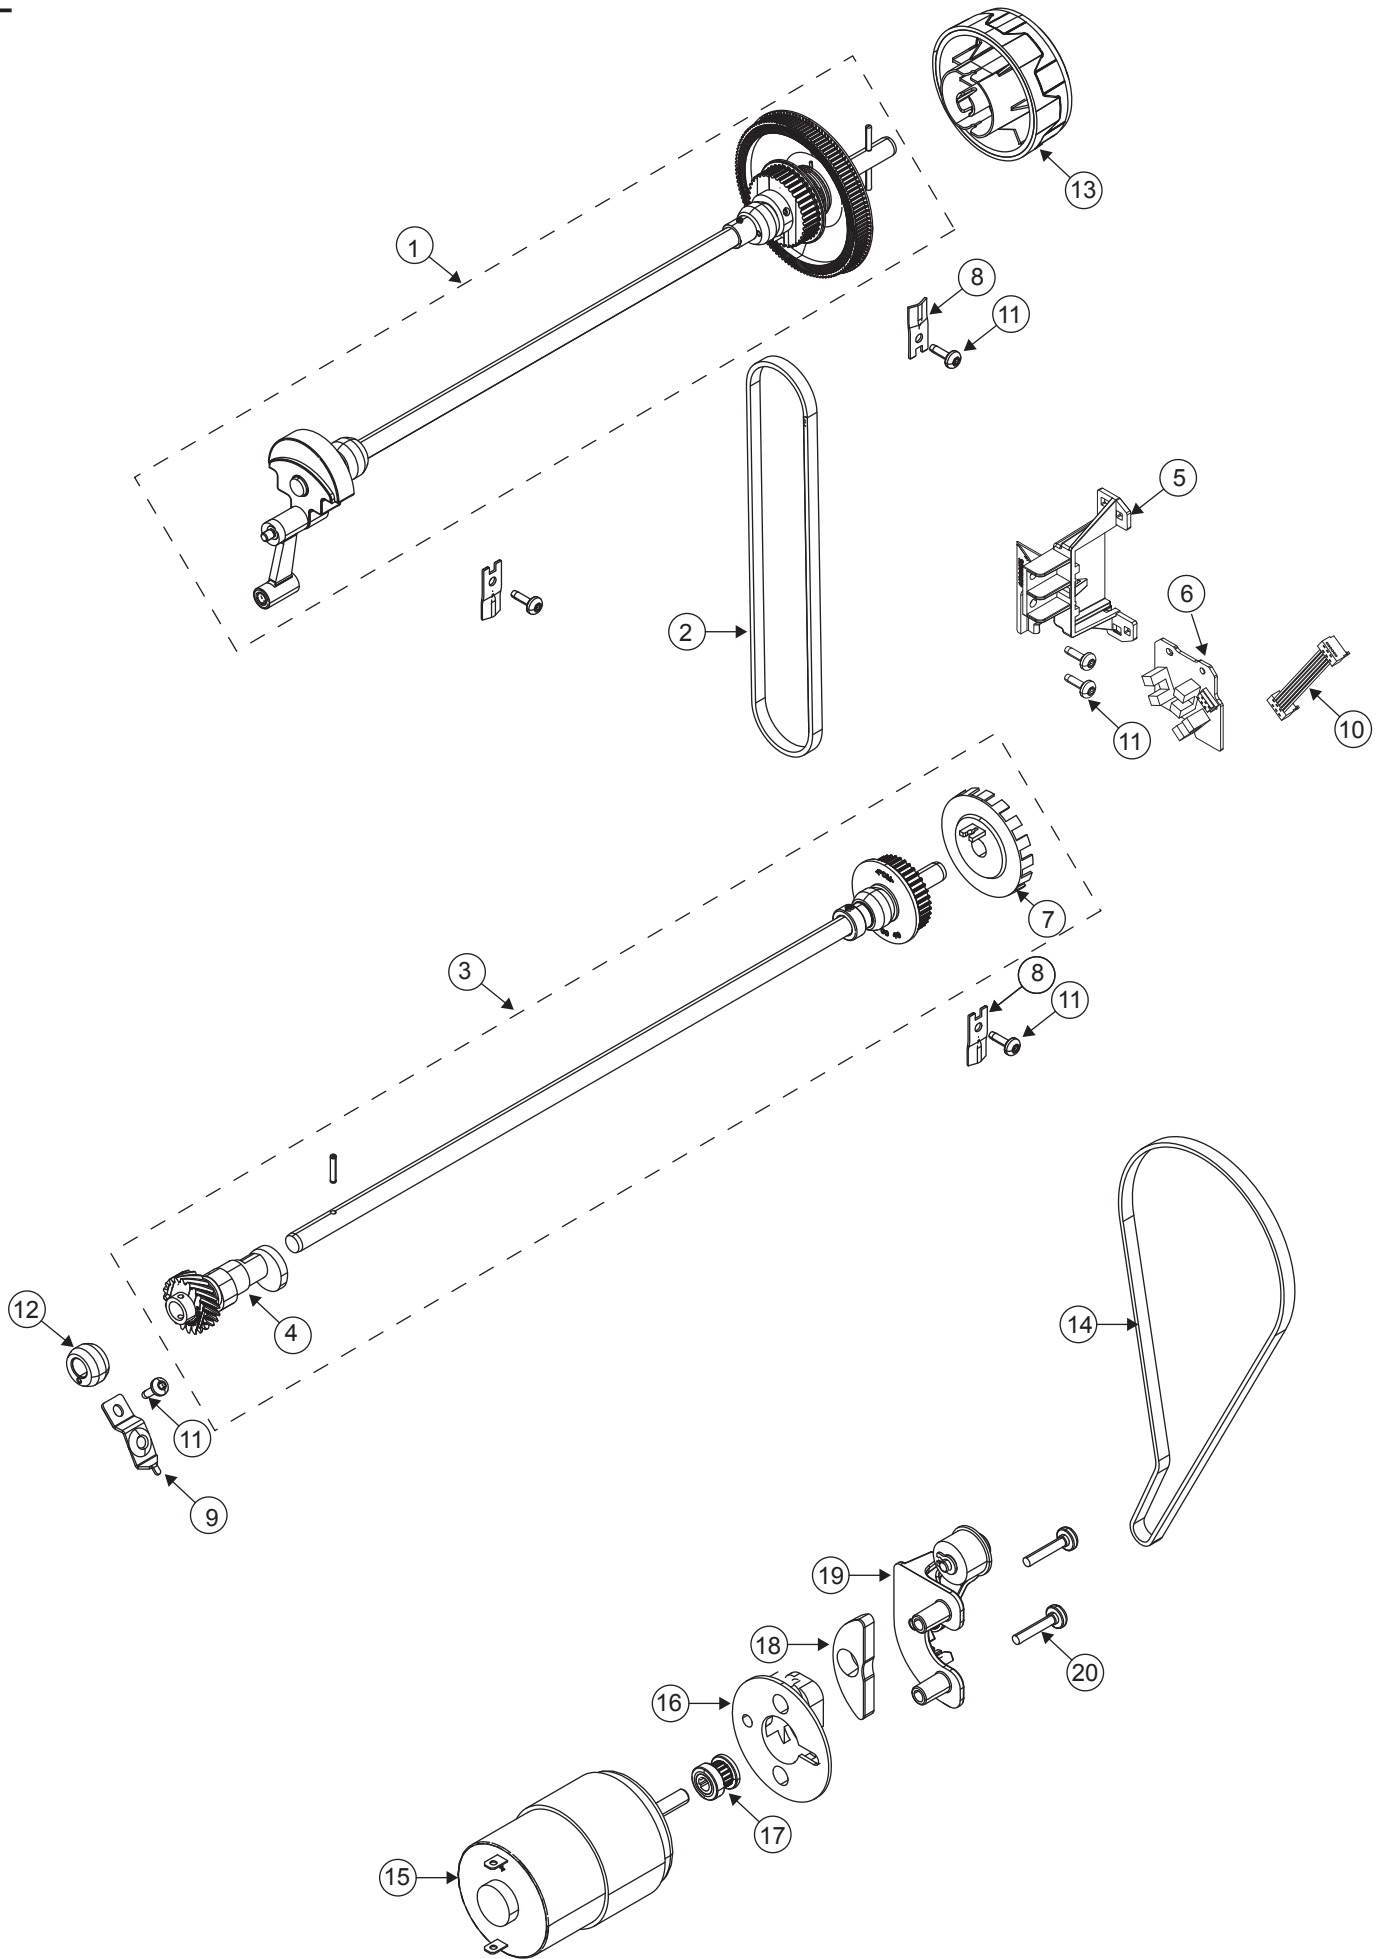

D

1	413004004	Thread Sensor Cpl
2	412519301	THREAD GUIDE
3	413004501	THREADCONTROL, THREAD SENSOR
4	413004301	ADJUSTING SLEEVE
5	412519202	CHECK SPRING
6		
7		
8		
9	413072501	PCB CUTSENSOR
10	411966828	Screw PT 3x6 FZB
11	413007402	Cut Motor Cpl
12	413058903	Bobbin Case Cpl
13	413047301	Knife Holder Cpl,
14	412964206	Stitch Plate HV
15	412963901	Bobbin Cover
16	68016090	Hook Cpl With Shaft
17	412964502	Dust Cover
18	413025601	Bobbin case holder
19	68008858	Gear Rack with magnet
20	413007301	Fetcher Upper
21	413007101	Fetcher
22	413072201	Connecting Part Fetcher
23	413007601	Guide gear
24		Gear
25	413353001	Motor Plate
26	413004601	Stepping Motor 25mm
27	413182545	Bobbin
28	413101502	CABLE BOBBIN SENSOR
29	413272501	Stitch Plate Sensor
30	413287301	Spring Stitch Plate Sensor
31		
32	411966820	Screw PT 3x10 FZB
33	412287903	Screw M4x5
34	413010001	Guide Pin
35	412930101	Spring Hook
36	412997701	ESD Spring hook cover
37	412423701	THREAD CUTTER
38	411966828	Screw PT 3x6 FZB
39	412471601	Thread Tension

F

1	412966710	UPPER SHAFT CPL
2	413020301	COG BELT UPPER/LOWERSHAFT
3	412967905	Lower shaft cpl.
4	412964403	ECCENTRIC FEED CPL
5	412985502	Holder
6	412986401	Sector Sensor Board
7	412968101	SHIELD, REVOLUTION INDICATOR
8	412328401	Clamp
9	412318101	Clamp lower shaft left
10	412546913	Cable Base Board - Sector Sensor
11	412056006	Screw TT M4x12
12	412491601	Bearing Eccentric
13	68011317	Hand Wheel
14	413020201	COG BELT MOTOR
15	68001153	Motor
16	412999902	Rubber Damper Motor
17	412353302	Motor Pulley
18	413317201	Spacer Block Motor
19	412971902	Belt Tensioner Cpl
20	68009094	Screw M4x18 FZB