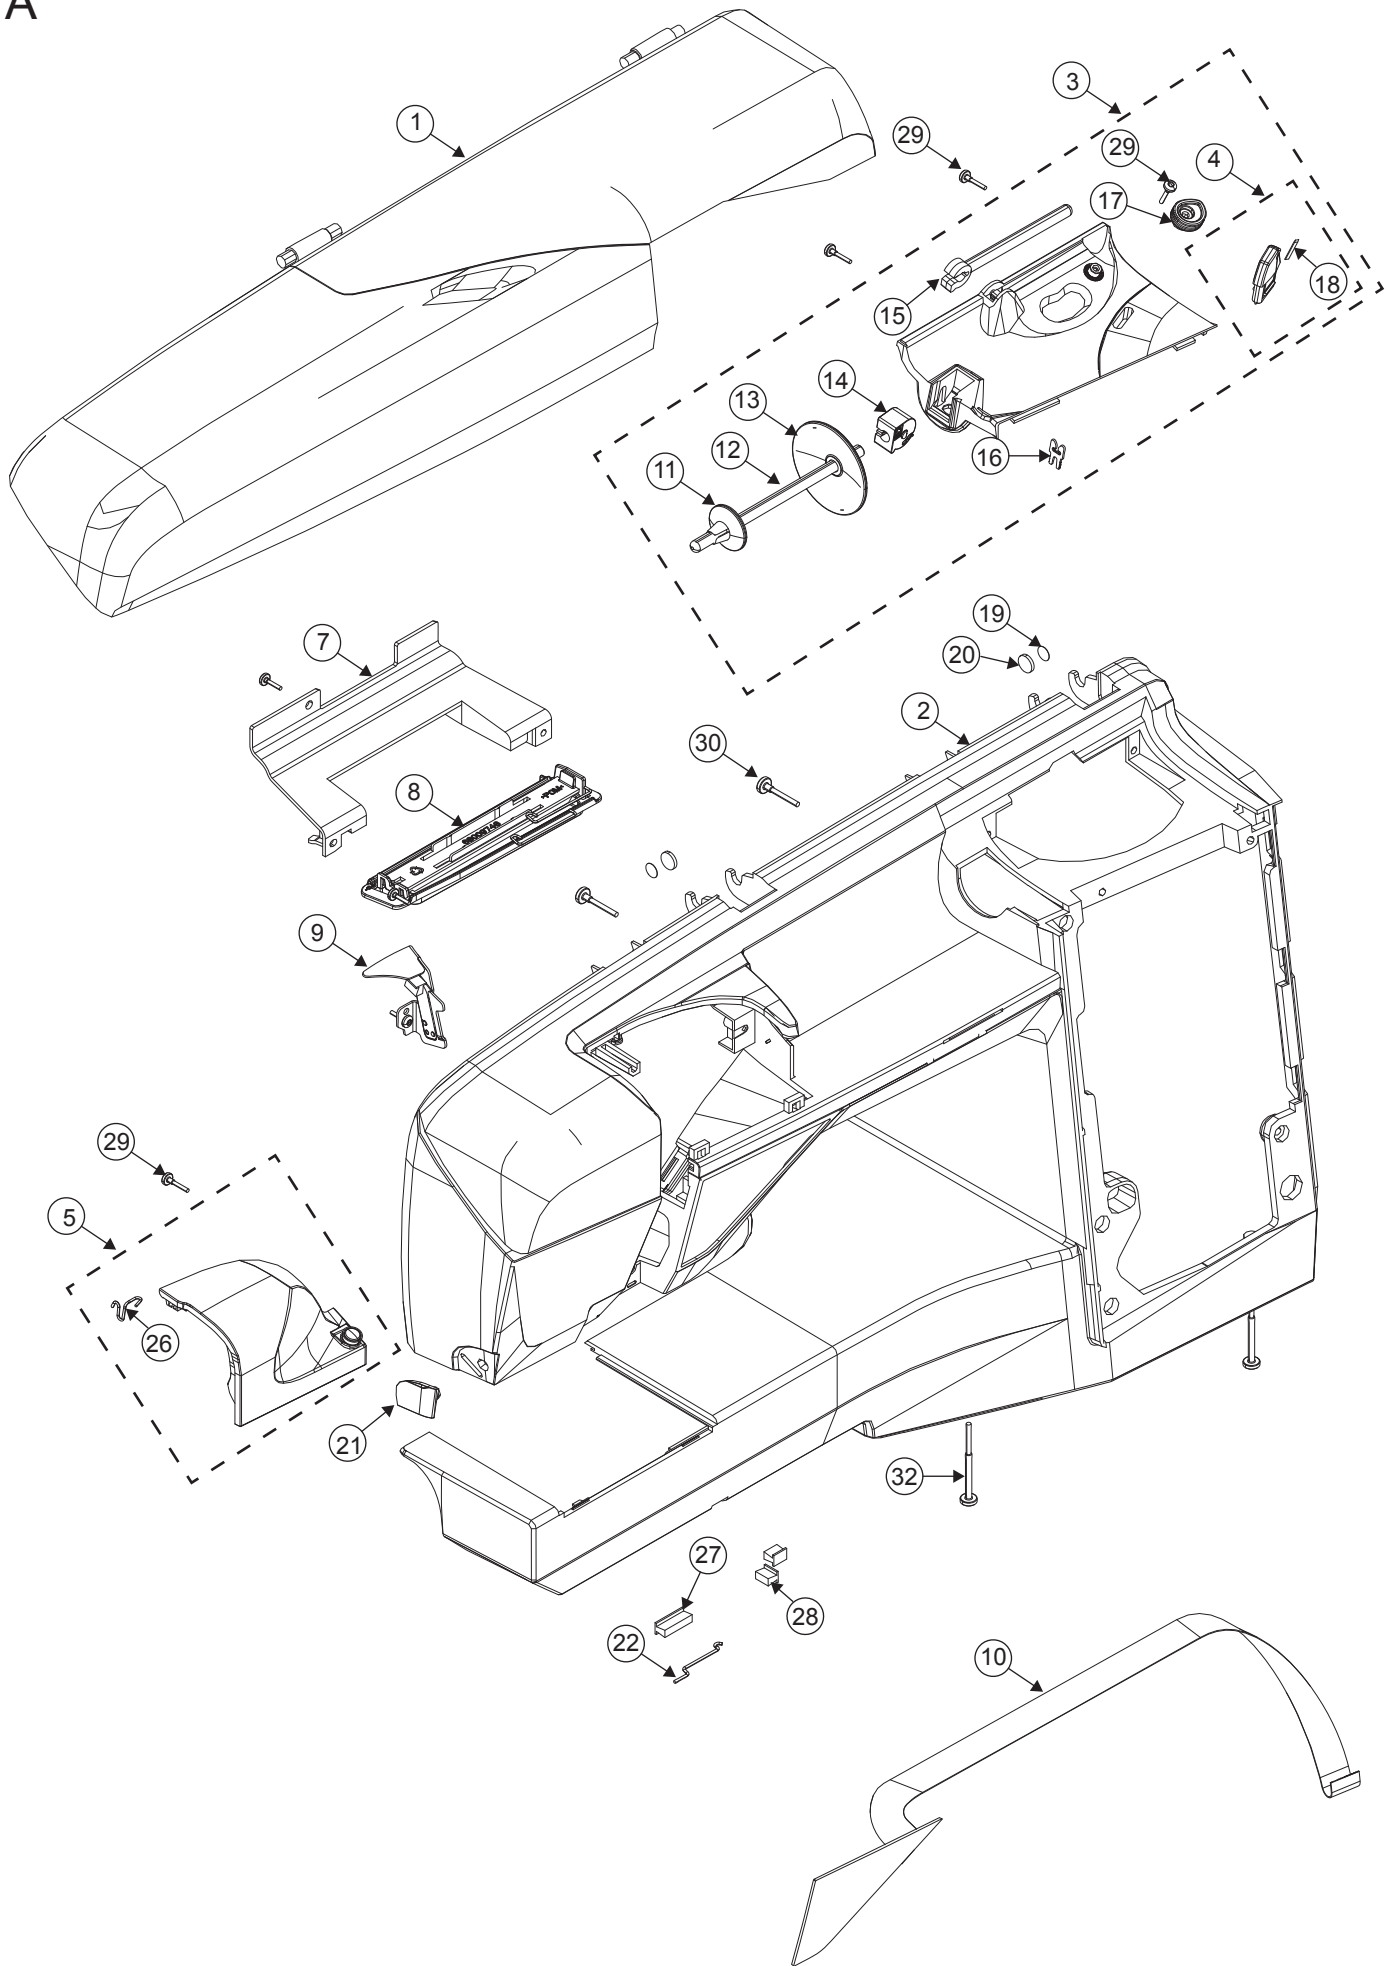

Parts list

Brilliance 75Q

A

1	68011326	Lid Cpl.
2	68011176	Cover Front
3	412960101	Bobbin Winding Unit
4	413022501	COVER THREADKNIFE CPL
5	68010816	Cover Thread Tension Cpl
6		
7	68011132	Cable Shield
8	68010806	LED C HV Cpl
9	412981302	Thread Guide Cpl
10	68009805	Keyboard
11	413051601	Spool Holder 22mm
12	412521001	Reel Pin
13	413051603	Spool Holder 45mm
14	412960301	Guide Reel Pin
15	412960401	Thread Reel Pin
16	413060201	Thread Support
17	412979601	Winding Stop
18	412423701	Thread Cutter
19	68004739	Adhesive 3M 468
20	68011356	Plate
21	68011236	Thread Cutter Cpl
22	68011212	Thread Support
23		
24		
25		
26	413160101	Thread Guide
27	413233505	Brush Pile Seal
28	413233501	Brush Pile Seal
29	411966803	Screw PT 3x12 FZB
30	411966810	Screw PT 4x20 FZB
31		
32	411966812	Screw PT 4x40 FZB

B

1	413249280	Control Board Base
2	68011264	Bracket Ferrite Cpl
3	413340680	Application Board
4	413309601	Display
5	68009314	Display Holder
6	68009750	Cover Display
7	68010803	Cover Gable
8	413313901	Touch Screen
9	68011091	Decor Frame Display
10	68011618	Decor Display Colored
11	413358602	Cable to USB
12		
13	68010813	USB Connector Board
14	413050004	Loudspeaker Box Cpl
15	411966801	Screw PT 3x7,7 FZB
16	411966805	Screw PT 3x20 FZB
17	411966803	Screw PT 3x12 FZB

C

1	68009225	Handle
2	68011459	Rear Cover
3	412955501	Bobbin Winding Unit
4	413319402	POWER SUPPLY CPL
5	68011313	Cover Base
6	412954501	Bottom Plate
7	412700001	Bushing
8	68011371	Cover
9	68003547	Bracket
10	412305001	Foot
11	412305503	O-Ring
12	411966810	Screw PT 4x20 FZB
13	411966828	Screw PT 3x6 FZB
14	411967105	Screw PT FS 40x20 FZB TORX
15	412056001	Screw TT M5x14
16	411966812	Screw PT 4x40 FZB
17	412056006	Screw TT M4x12

17

18

19

20

21

22

23

24