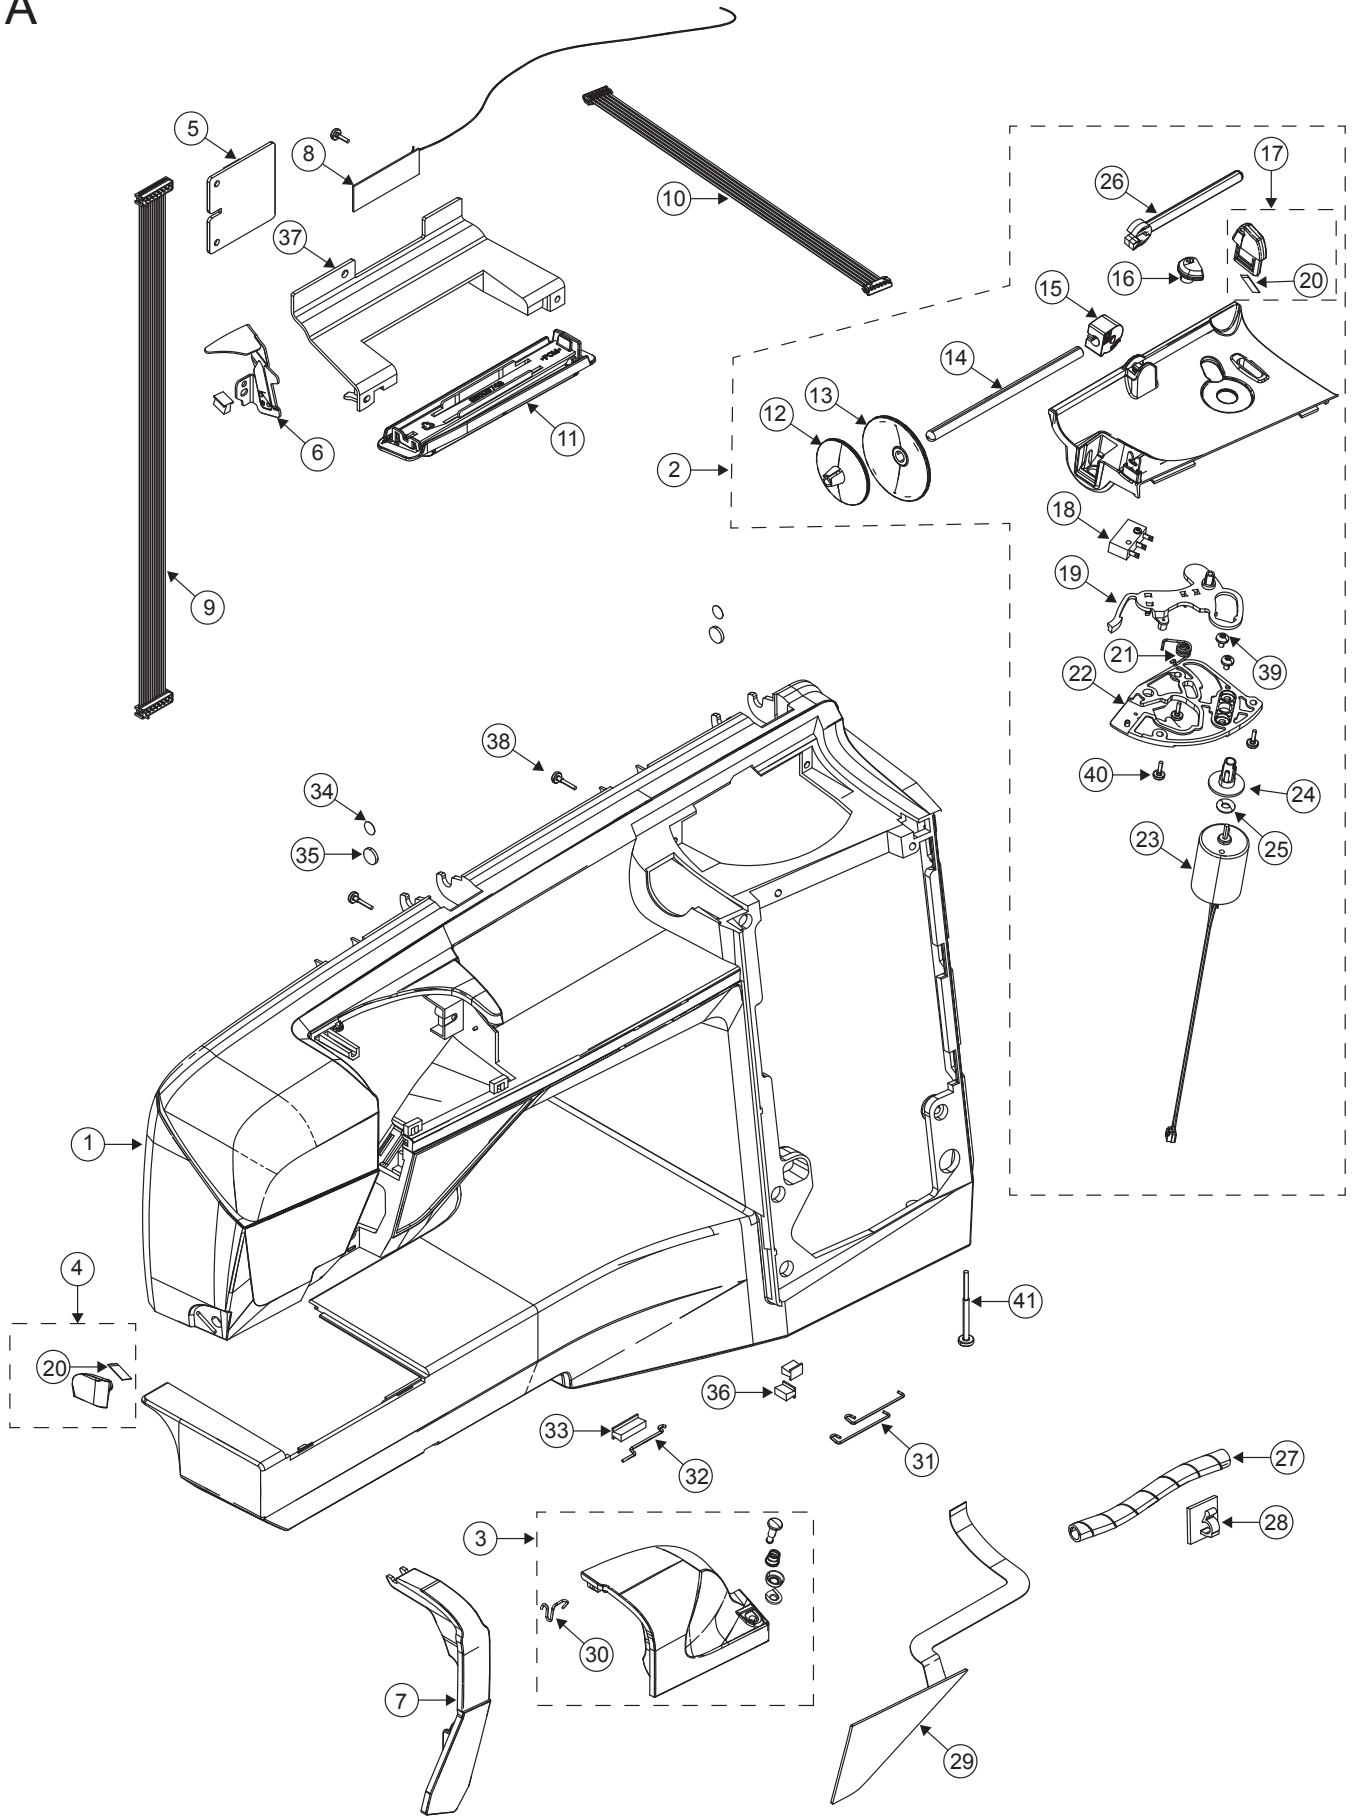

Parts list

Brilliance 80Q

A

1	68011625	Cover Front
2	413167501	Cover Bobbin Winding
3	68010816	Cover Thread Tension Cpl
4	68011236	Thread Cutter Cpl
5	68001614	Right Panel Connector Board
6	412981302	Thread Guide
7	68009240	Cover
8	68001638	Wifi Antenna Board
9	68009763	Cable Application Board - Right Panel
10	68009757	Cable 12 Pin Base Board - Application Board
11	68010806	LED CPL
12	413051602	Spool Holder 35mm
13	413051603	Spool Holder 45mm
14	412521001	Reel Pin
15	412960301	Guide Reel Pin
16	412345001	Eccentric Winding Stop
17	413022501	COVER THREADKNIFE CPL
18	413049103	Microswitch Cpl
19	413127401	Lever Winding Stop
20	412423701	Thread Cutter Knife
21	412757701	Torsion Spring Winding Stop
22		
23	413093002	Bobbin Winding Motor Cpl
24	413062101	Winding Shaft
25	412305502	O-Ring
26	412960401	Thread Reel Pin
27	68011171	Cable Holder Spiral
28	412415901	Cable Holder clip
29	68011291	Keyboard
30	413160101	Thread Guide
31	412558001	Thread support
32	68011212	Thread Support
33	413233505	Brush Pile Seal
34		
35	68011356	Plate
36	413233501	Brush Pile Seal
37	68011132	Cable Shield
38	411966810	Screw PT 4x20 FZB
39	412211401	Screw M3x4 TORX
40	411966801	Screw PT 3x7,7 FZB
41	411966812	Screw PT 4x40 FZB

B

1	68003293	Base Board
2	68009755	Cable Base Board - Sewing Head
3	68009803	Adapter Plate base board
4	68009310	Application Board
5	68009756	Cable 20 pin Base to Application Board
6	68011593	Cover Display
7	68008850	Display Cpl
8	413050005	LOUDSPEAKER BOX
9	68011164	Grounding Plate Display
10	68008902	Lid Cpl
11	412056006	Screw TT M4x12
12	412211403	Screw M3x8 TORX
13	411966802	Screw PT 3x6 FZB
14	412211411	Screw M4x8 TORX
15	NA	Battery Typ CR2032
16	68009757	Cable Base Board - Application Board
17	68011357	Cable Base Board - Right Connector Board
18	68007837	Bracket
19	68009308	Right Connector Board
20	413063901	Cable Shield
21	412056010	Screw TT M3x10

17

18

19

20

21

22

23

24