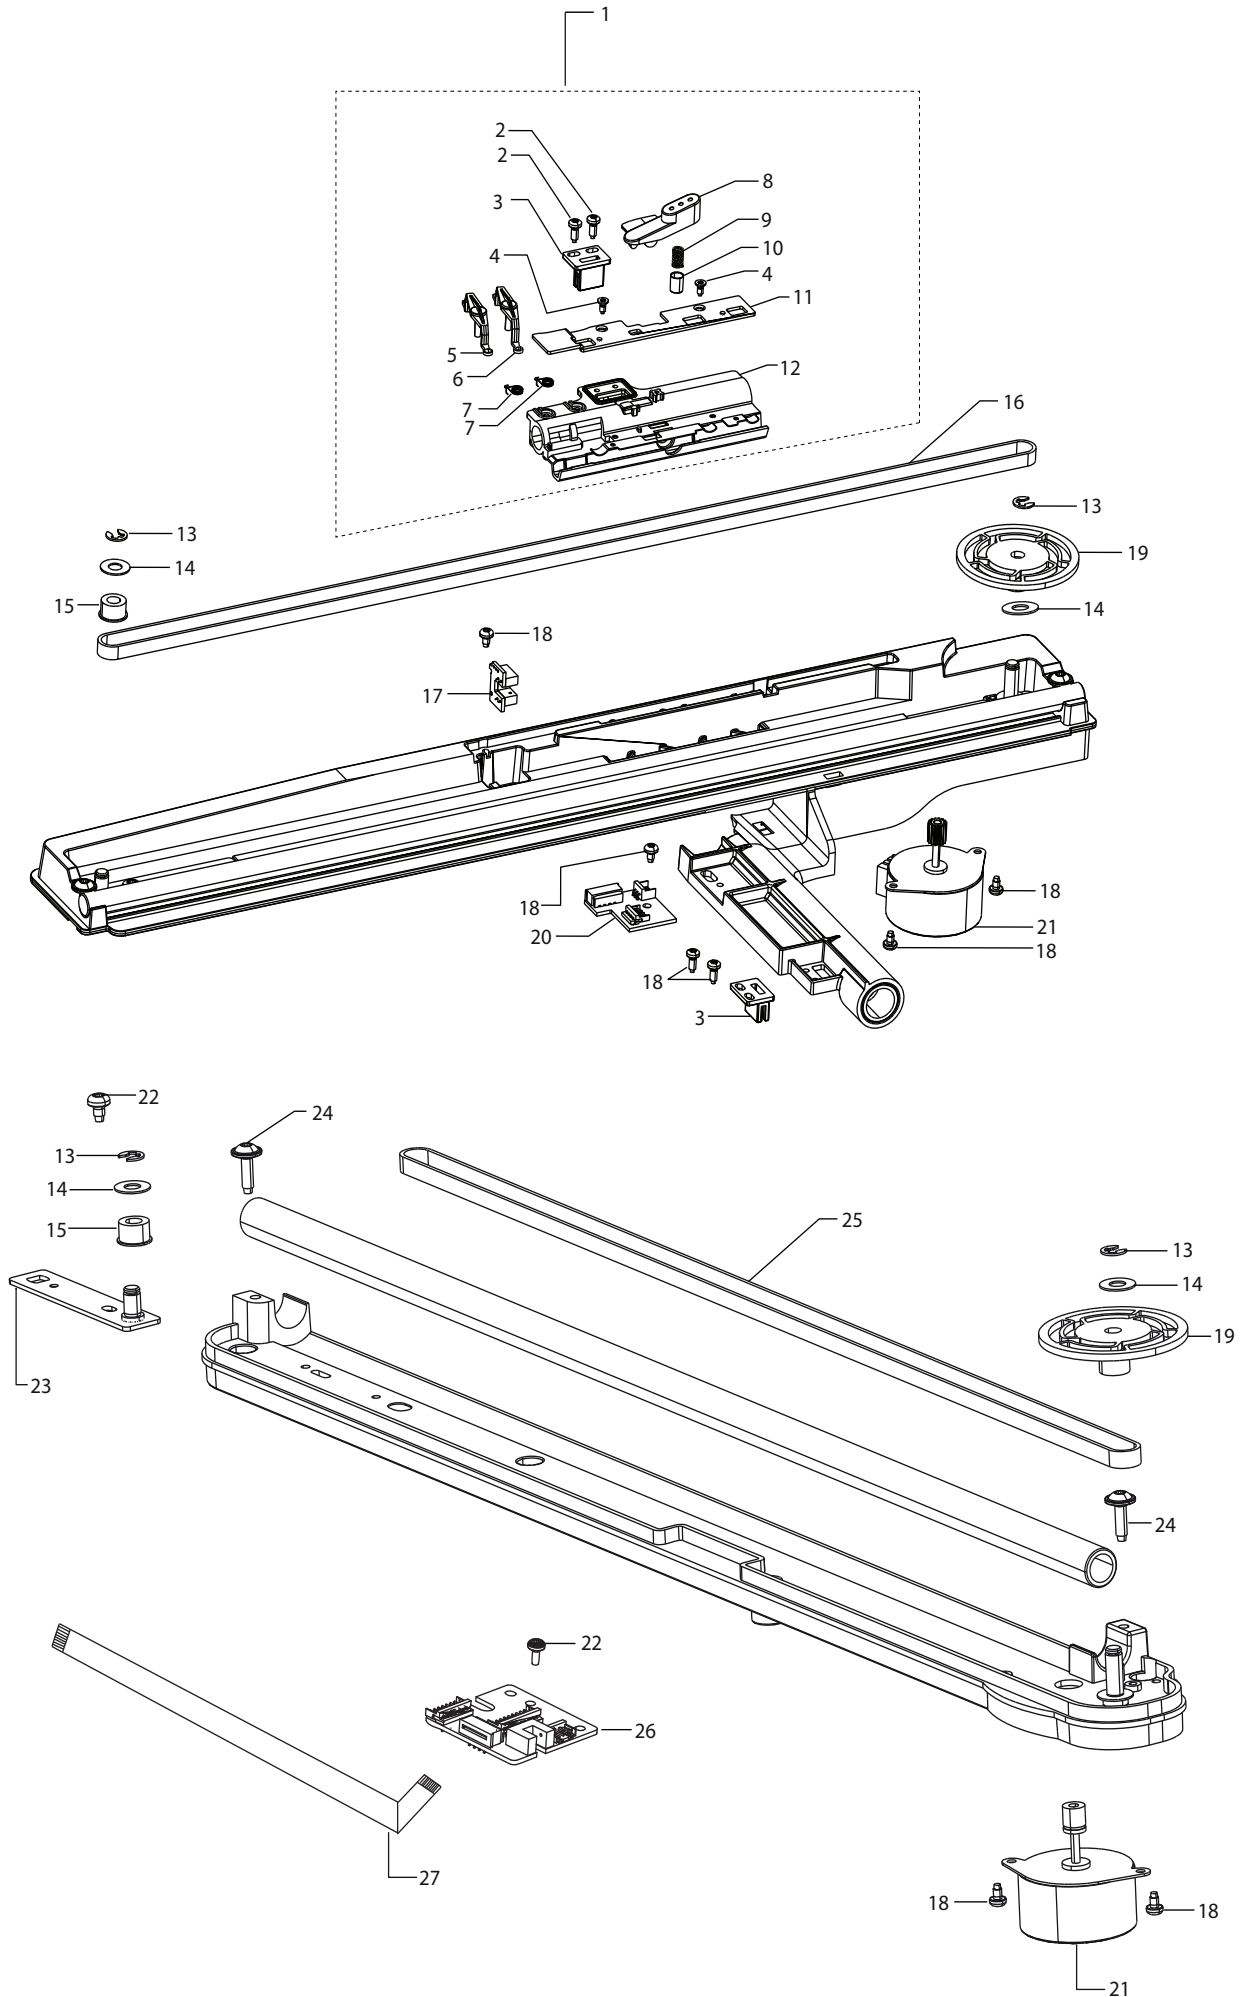

17

18

19

20

21

22

23

24

25

26

28

29

30

31

32

1	68011402	STANDARD ACCESSORIES CPL.
2	412764001	PRESSER FOOT A, 7MM
3	413113646	PRESSER FOOT B CPL.
4	412785345	BUTTONHOLE PRESSERFOOT C
5	412380445	BLIND HEM FOOT D
6	412801545	ZIPPER PRESSER FOOT
7	412796145	SMOOTH GLIDE FOOT H
8	412380645	EDGING PRESSER FOOT J
9	920455096	1/4" PIECING FOOT
10	412849801	EMBROIDERY FOOT R CPL.
11	412795201	PRESSERFOOT SIDE MOTION
12	412827401	GLIDE SOLE, BUTTONHOLE FOOT
13	413192001	Q-FOOT CPL.
14	68007010	BUTTONHOLE SENSOR FOOT CPL.
15	412601945	DECOR. STITCH PRESSER FOOT CPL.
16	412964206	Straight Stitch Plate HV
17	412397701	THREAD NET 15*100
18	412610701	FELT PAD
19	413375901	Dual Feeder Cpl
20	413190401	BRUSH
21	401539901	SEAM RIPPER
22	68003153	Straight Stitch Plate HV
23	412381501	SCREW DRIVER
24	413105601	CLEARANCE PLATE
25	413070203	SET OF CLIPS
26	413182501	BOBBINS
28	413051603	SPOOL HOLDER 45MM
29	413051602	SPOOL HOLDER 35MM
30	413051601	SPOOL HOLDER 22MM
31	620098796	NEEDLES

L

1	68006061	Y-SLED CPL
2	411966801	SCREW PT 30*7,5 FZB TORX
3	412525301	HOLDER BELT
4	411967306	SCREW PT FS 25*6 OXSV TORX
5	68006008	HOOP INDICATOR BLACK
6	68006006	HOOP INDICATOR GREY
7	412555701	SPRING
8	413030201	LOCKING ARM,Y-SLED
9	412526601	SPRING
10	412590003	SLEEVE
11	413026901	PANEL Y-SLED, CPL.
12	413026801	Y-SLED
13	735310820	LOCK WASHER 4
14	412384301	WASHER 6/13*0,6
15	412384202	COG WHEEL
16	413027201	SYNCHRONOUS BELT XY-UNIT
17	413029601	BOARD, HOOP DETECTION CPL.
18	412056004	SCREW TAPTITE M3*6 TORX
19	412524601	GEAR WHEEL
20	413029301	BOARD,Y-ARM CPL.
21	413029901	STEPPER MOTOR,XY-UNIT CPL.
22	412056005	SCREW TAPTITE M4*10 TORX
23	412524901	PLATE,BELT TENSION CPL.
24	412281904	SCREW FLANGE M4*10 TAPTITE TORX
25	412526702	Y-BELT
26	413029003	BOARD, XY-UNIT CPL. 360*200
27	412388107	FLEX CABLE
28	413026301	Y-FRAME CPL. (360)
29		X-FRAME CPL. (200)