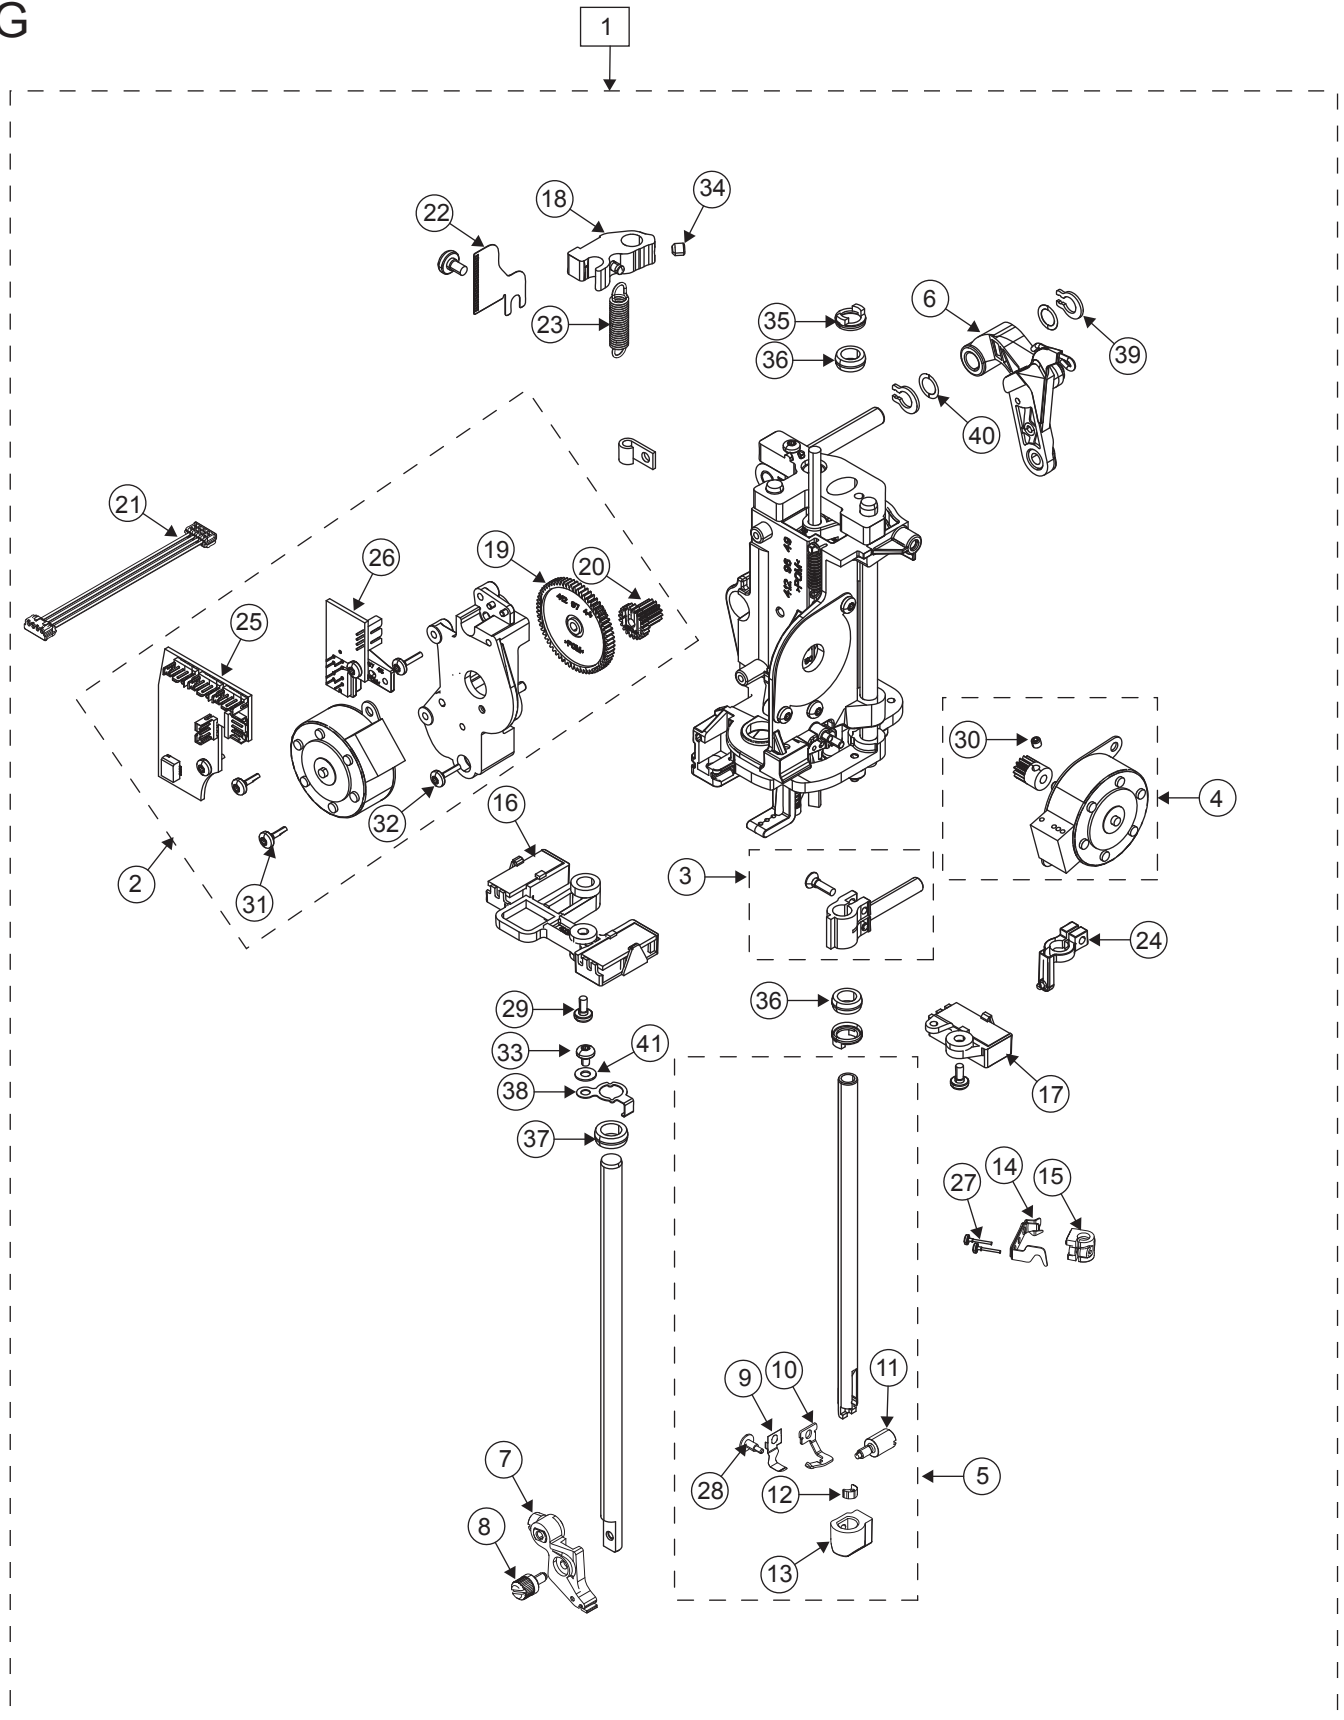

G

1	68007900	Sewing Head Cpl
2	68007814	Servo Sewing Head
3	412993605	CROSS HEAD COMPL
4	413005801	STEPPING MOTOR CPL
5	68003680	Needle Bar Cpl
6	413232002	Take Up Lever Cpl with Link
7	412616101	Holder Presser Foot Cpl
8	412409701	Screw Presserbar
9	413304201	Thread Lock
10	68008796	Thread Guide
11	413373001	Screw Needle Holder
12	68016246	Clamping Piece
13	68003683	Needle Holder
14	413238402	NEEDLE THREADER
15	413053601	HOLDER, NEEDLE THREADER
16	68009111	LED Holder Left
17	68009102	LED Holder Right
18	413261601	GUIDE, SERVO CPL
19	412974401	GEARWHEEL, SERVO SEC
20	412974301	GEARWHEEL SERVO PRIM
21	68009764	Cable Left Connector Board - Presser Foot Sensor
22	412973901	SHIELD, PRESSERFOOT SERVO
23	413137602	Spring Presserfoot Pressure
24	412993502	STROKE LIMITER
25	68001673	Left Connector Board
26	68009083	Presser Foot Sensor
27	411966825	Screw PT 1,6x8 FZB
28	68002284	Screw Thread Leader
29	412211402	Screw M3x6 TORX
30	411968703	Set Screw Flat M3x3
31	413019001	SCREW K 30 x 8
32	411966820	Screw PT 3x10
33	412211401	Screw M3x4 TORX
34	411968706	Set Screw Flat M4x4
35	412504701	LOCKING DEVICE
36	412501501	Bearing
37	412500601	BEARING
38	413060301	CLIPS, GABLE LOWER
39	735615340	Compression Ring Ø6x1
40	412001301	Spring Washer ø 6,1x9x0,1,
41	1230508425000	Washer