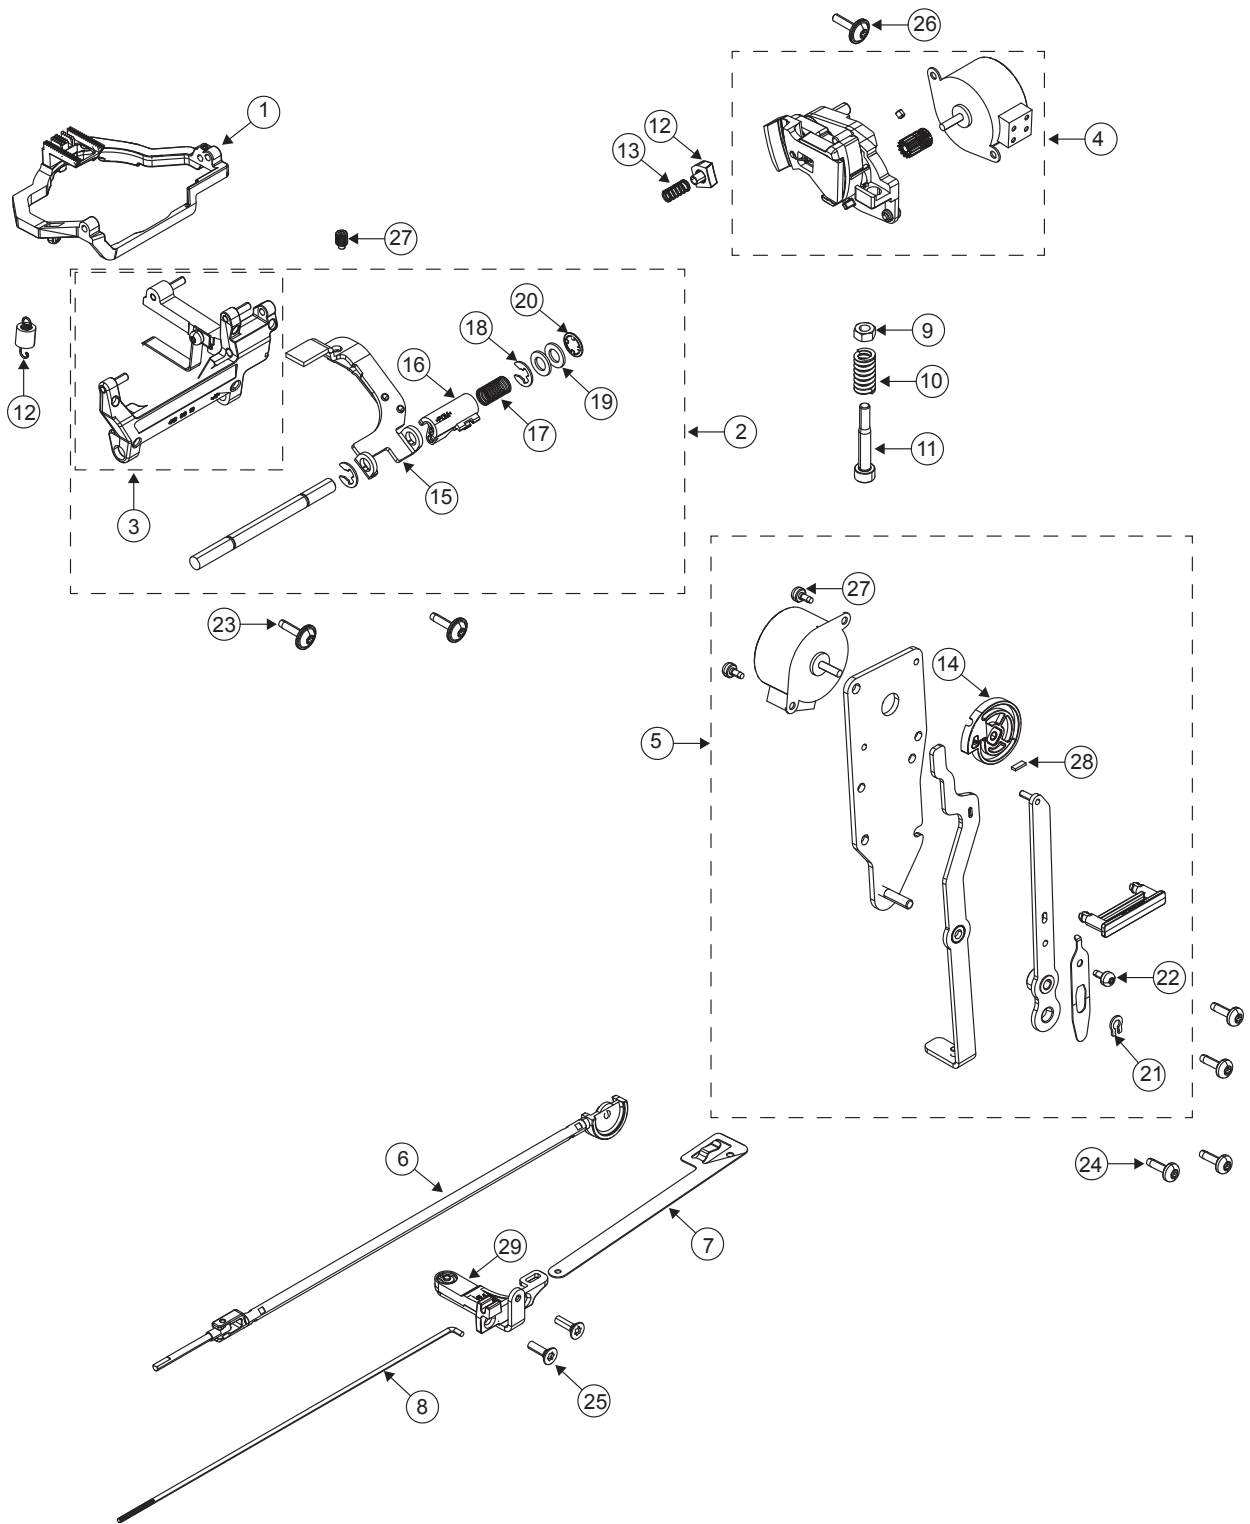

E

1	413201302	Feed Dog Cpl
2	413269014	Carriage feed CPL HV
3	412961208	Lever Carriage feed
4	412963501	Feed Stepping motor
5	413060001	Side Feed Feed Dog Drop
6	413033701	Pull rod, side feed
7	413033401	TRANSM LINKAGE, FEED DOG DROP
8	413034101	Pull wire, feed drop
9	413025401	NUT M5X0.5
10	412963601	Spring
11	412963701	SCREW BALANCE ADJUSTMENT
12	412961801	BLOCK, GUIDE
13	412961701	SPRING, SLIDING BLOCK
14	413060101	Cam Wheel
15	413200901	LEVER FEED LIFT
16	413034201	INSERT, LEVER FEED LIFT
17	412962501	Spring Feed
18	735310920	E-Clip 5x0.7
19	412829103	Washer Feed Unit
20	412368001	Lock Washer
21	735613640	Compression Ring Ø4x0.8
22	412056004	Screw TT M3x6
23	413169401	Collar Screw TT 4x14
24	412056006	Screw TT M4x12
25	411967212	Screw FS TT M4x12 Torx
26	413034402	COLLAR SCREW M4x10, LEFT HAND
27	413201201	Adjustment Screw Feeder
28	412796601	Buffer
29	413034501	Linkage Feed Dog Drop