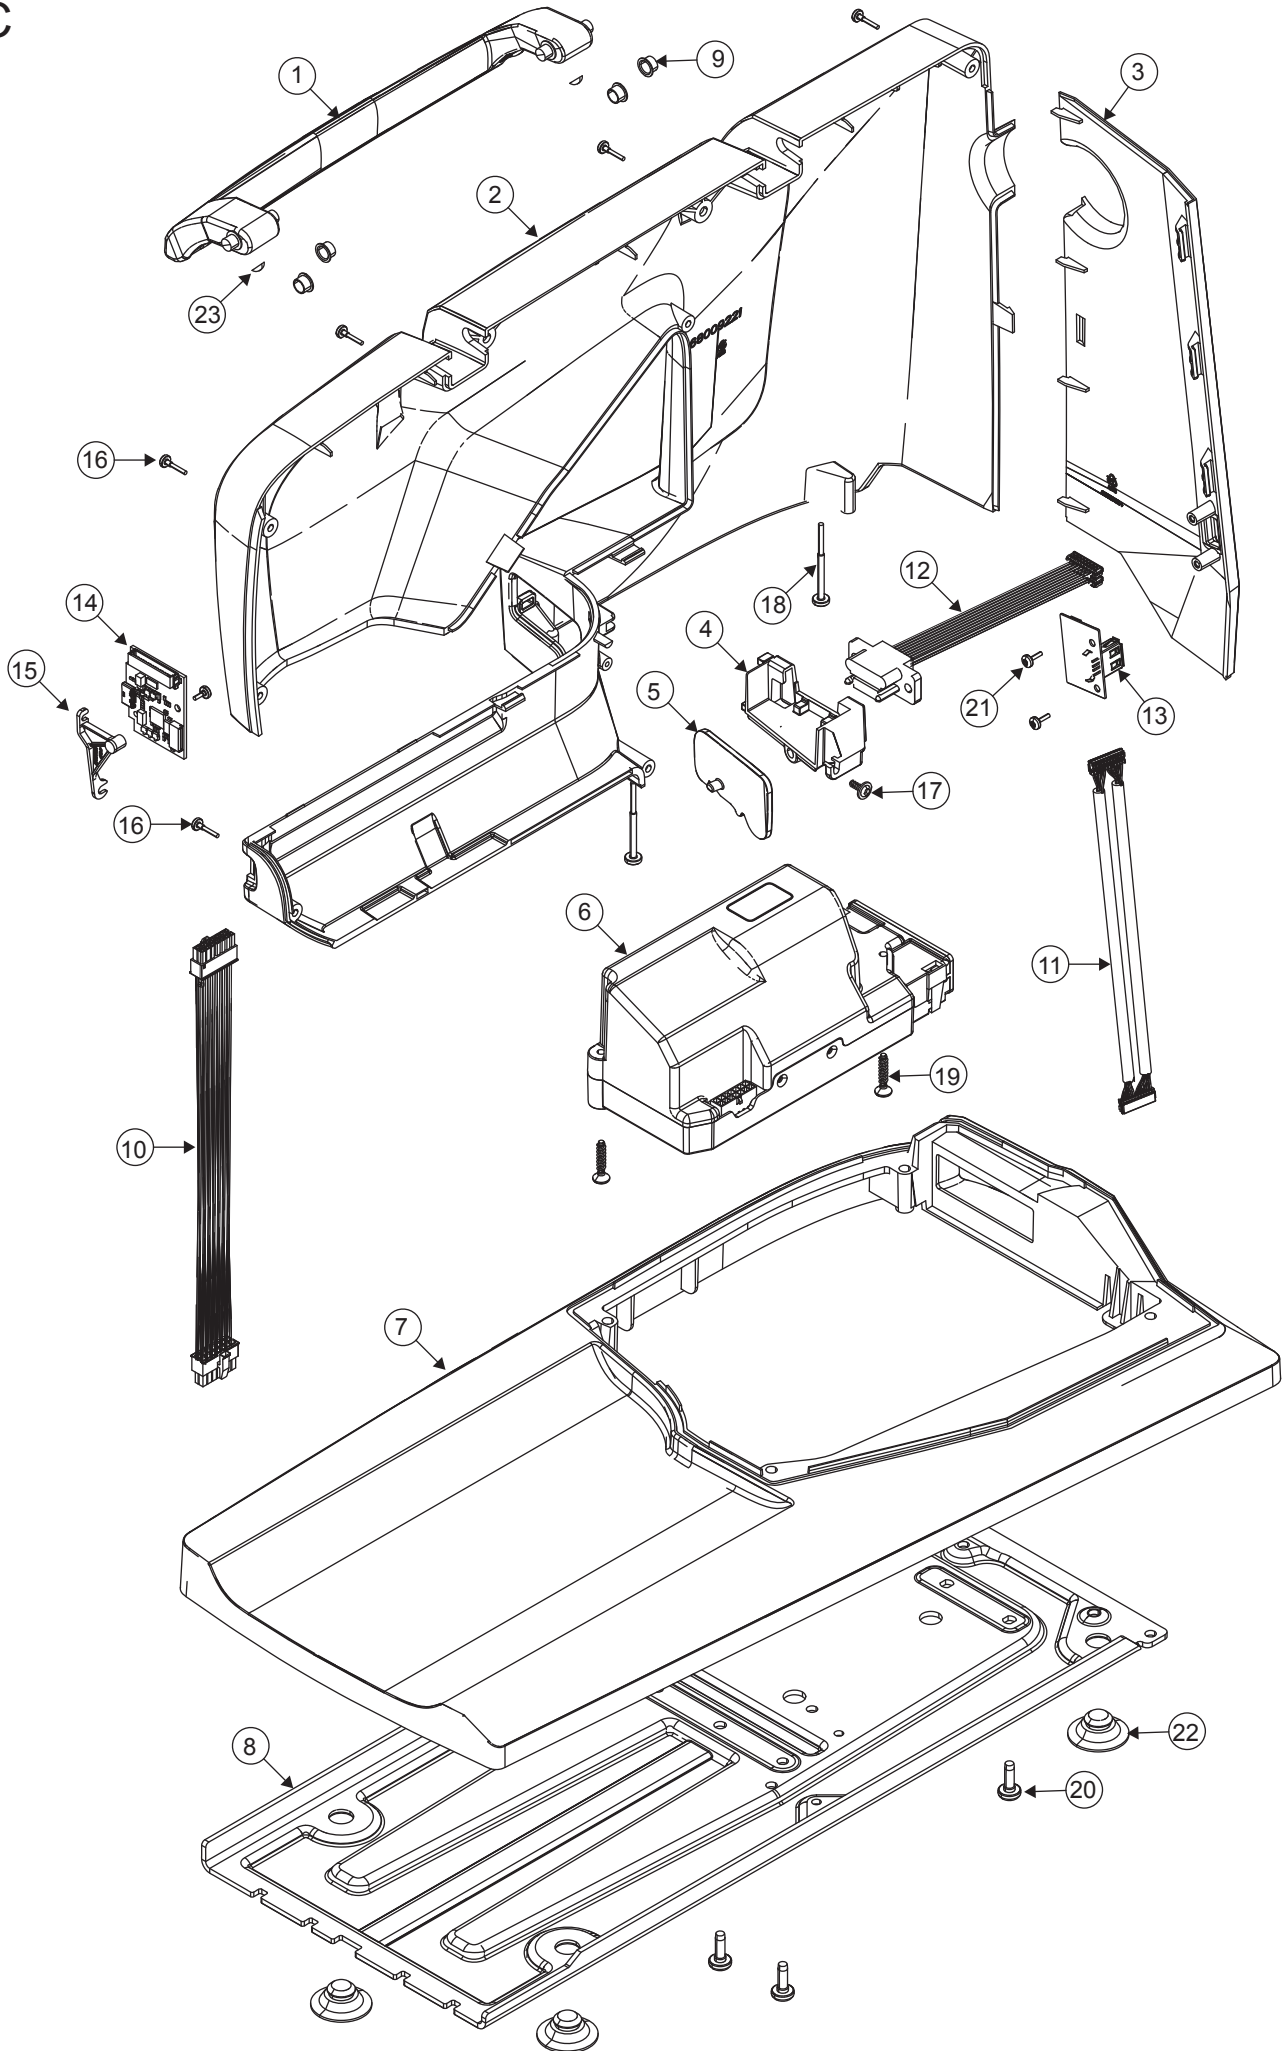

C

1	68009225	Handle
2	68008885	Cover Rear Cpl
3	68011112	Cover Gable Cpl
4	68011370	Lid XY-Unit
5	413018602	Basket XY-Unit
6	68012563	Power Supply Unit (PSU)
7	68011313	Cover Base
8	412954501	Bottom Plate
9	412700001	Bushing
10	68009759	Cable PSU - Base Board
11	68001937	Cable USB Cpl
12	413359001	Cable Assembly XY - Sewing Machine
13	68008878	USB Connector Board
14	68001620	Accessory Connector Board Cpl
15	68003547	Bracket PCB
16	411966803	Screw PT 3x12 FZB
17	9303311855000	Screw 3x8
18	411966812	Screw PT 4x40 FZB
19	411967105	Screw PT FS 40x20 FZB TORX
20	412056001	Screw TT M5x14
21	411966801	Screw PT 3x7,7 FZB
22	412305001	Foot
23	412569701	Damper