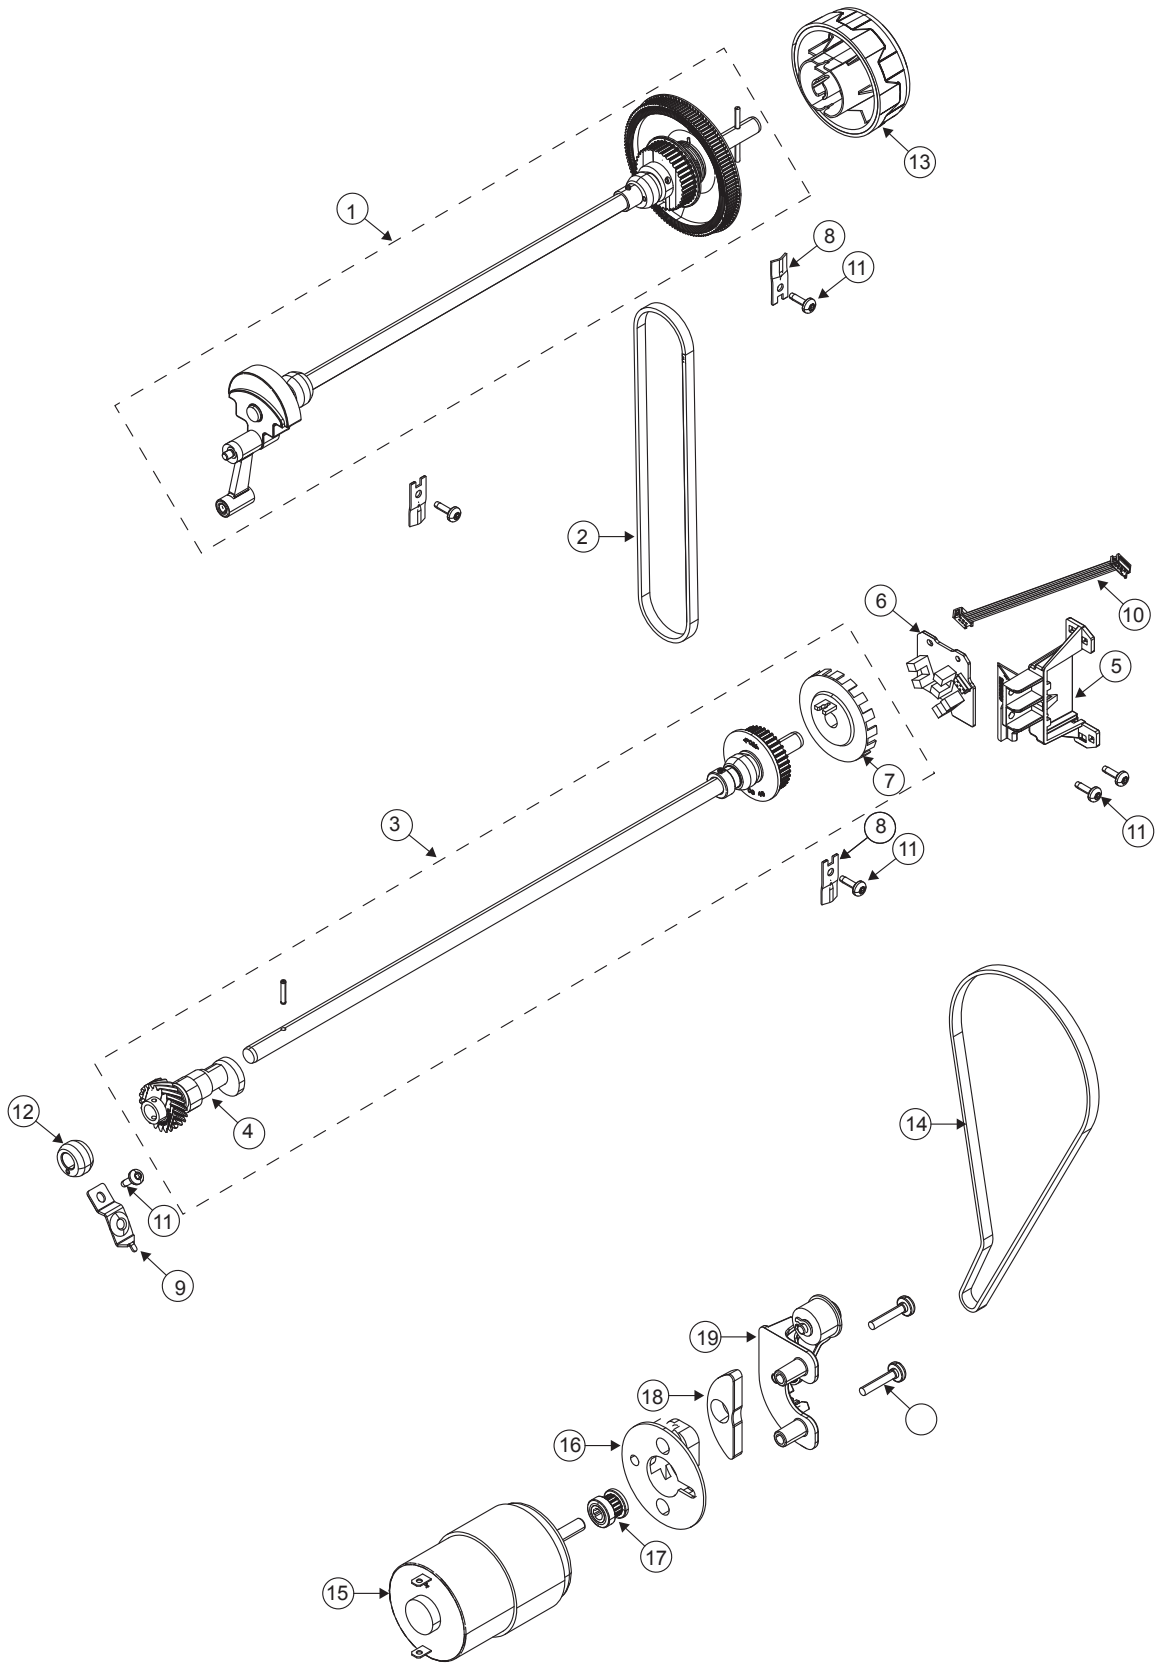

D

1	413176502	Thread Sensor Cpl
2	413202101	Thread Sensor Board Cpl
3	413177401	Sensor Thread Take-Up
4	413177001	Adjusting Sleeve Inner
5	413177201	Feedback Spring
6	413177101	Check Spring
7	413176902	Adjusting Sleeve Outer
8	413177301	Safety Spring
9	413178001	THREAD GUIDE -UPPER
10	413176701	Thread Guide Lower
11	68016200	Cut Motor Cpl
12	413058903	Bobbin Case Cpl
13	413047301	Knife Holder Cpl,
14	412964206	Stitch Plate HV
15	412963901	Bobbin Cover
16	68016090	Hook Cpl With Shaft
17	412964502	Dust Cover
18	413025601	Bobbin case holder
19	68008858	Gear Rack with magnet
20	413007301	Fetcher Upper
21	413007101	Fetcher
22	413072201	Connecting Part Fetcher
23	413007601	Guide gear
24	412457201	Gear
25	413353001	Motor Plate
26	413004601	Stepping Motor 25mm
27	413182501	Bobbin
28	413101502	CABLE BOBBIN SENSOR
29	413272501	Stitch Plate Sensor
30	413287301	Spring Stitch Plate Sensor
31	411966801	Screw PT 3x7,7 FZB
32	411966820	Screw PT 3x10 FZB
33	412287903	Screw M4x5
34	413010001	Guide Pin
35	412930101	Spring Hook
36	412997701	ESD Spring hook cover
37	412423701	THREAD CUTTER
38	411966828	Screw PT 3x6 FZB
39	412471601	Thread Tension
40	68003027	Cable Panel - check spring
41	68008864	Cut Sensor Cpl
42	412056011	Screw TT M3x5

F

1	412966712	UPPER SHAFT CPL
2	413020301	COG BELT UPPER/LOWERSHAFT
3	412967905	Lower shaft cpl.
4	412964403	ECCENTRIC FEED CPL
5	412985501	Holder
6	68008907	Sector Sensor Board
7	412968101	SHIELD, REVOLUTION INDICATOR
8	412328401	Clamp
9	412318101	Clamp lower shaft left
10	68009761	Cable Base Board - Sector Sensor
11	412056006	Screw TT M4x12
12	412491601	Bearing Eccentric
13	68011317	Hand Wheel
14	413020201	COG BELT MOTOR
15	68001153	Motor
16	412999902	Rubber Damper Motor
17	412353302	Motor Pulley
18	413317201	Spacer Block Motor
19	412971902	Belt Tensioner Cpl
20	68009094	Screw M4x18 FZB