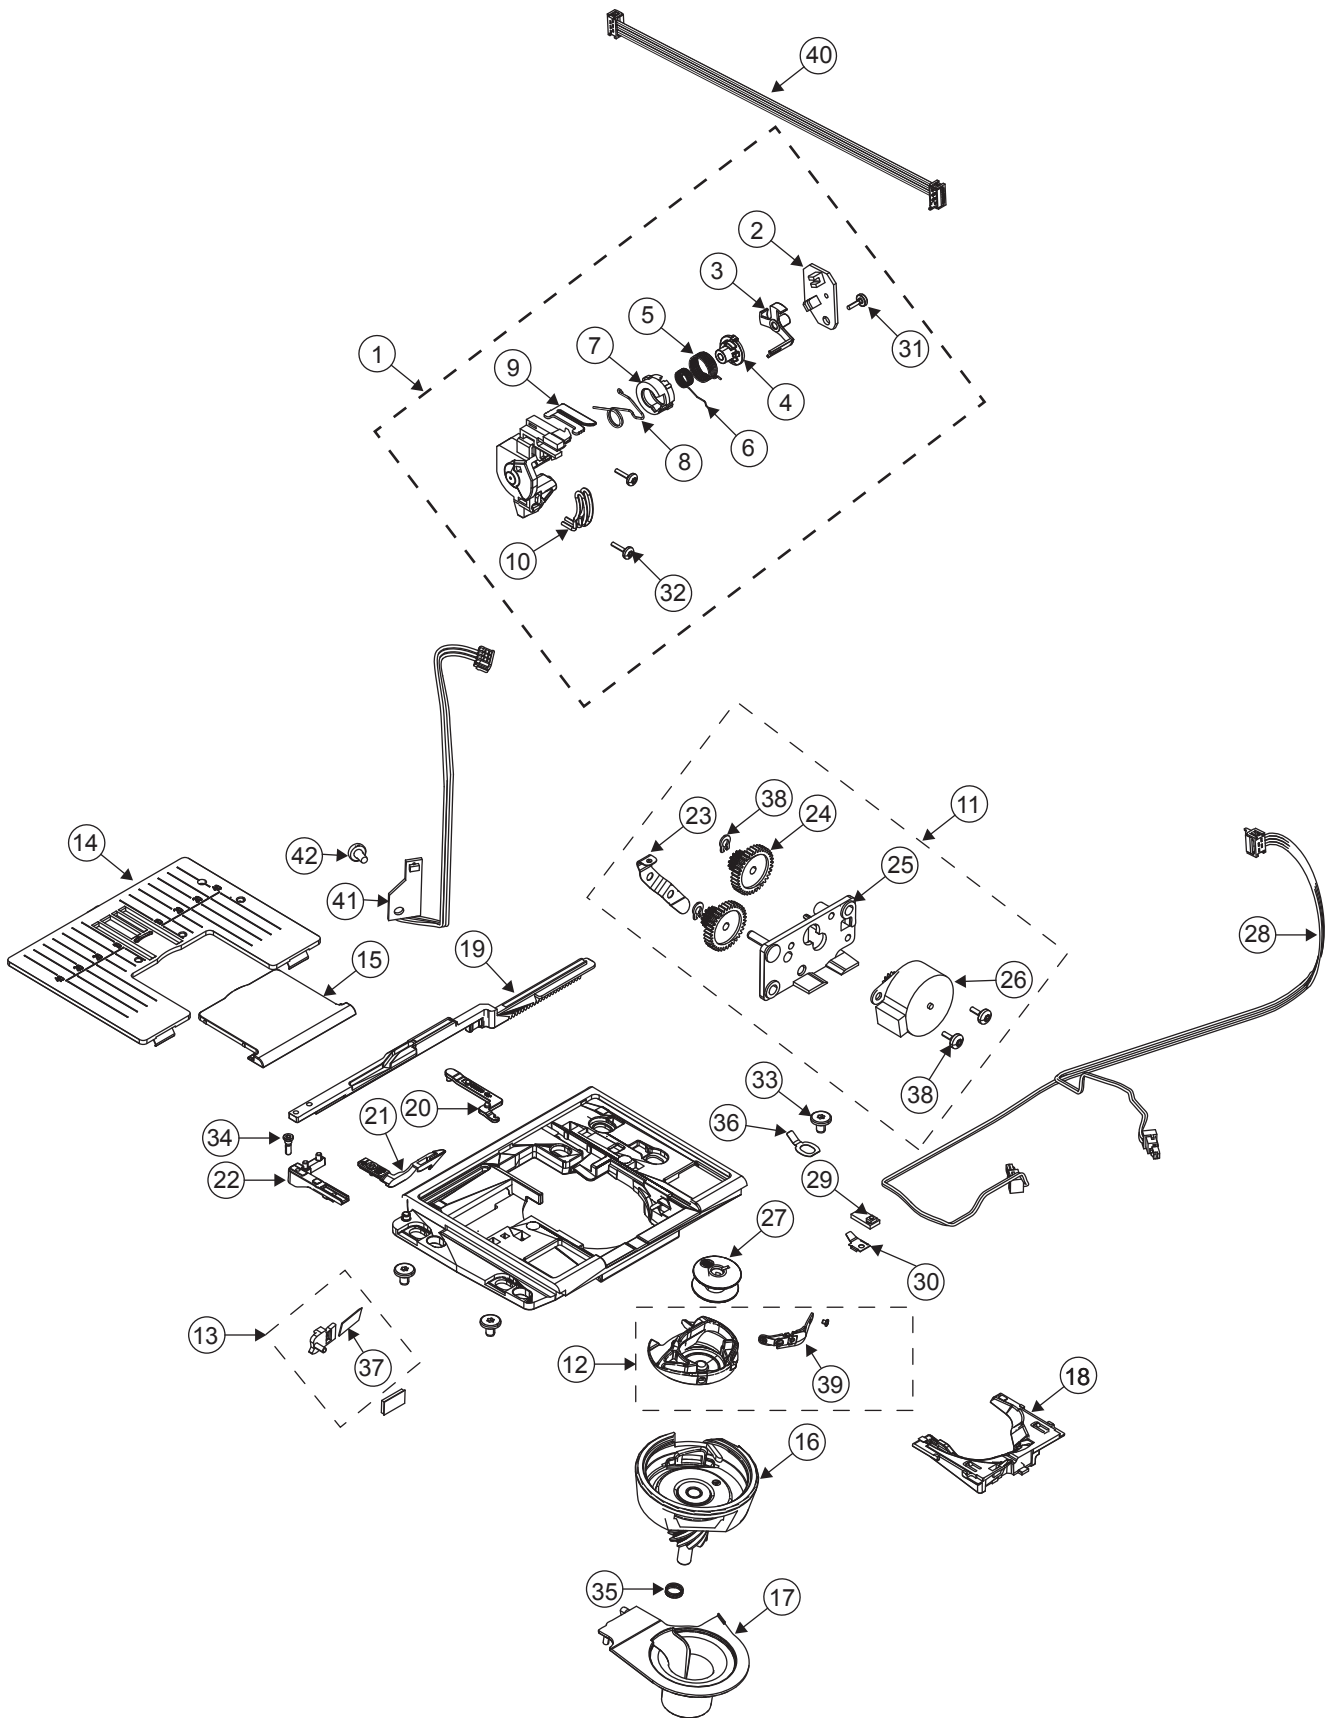

D

1	413176502	Thread Sensor Cpl
2	413202101	Thread Sensor Board Cpl
3	413177401	Sensor Thread Take-Up
4	413177001	Adjusting Sleeve Inner
5	413177201	Feedback Spring
6	413177101	Check Spring
7	413176902	Adjusting Sleeve Outer
8	413177301	Safety Spring
9	413178001	THREAD GUIDE -UPPER
10	413176701	Thread Guide Lower
11	68016200	Cut Motor Cpl
12	413058903	Bobbin Case Cpl
13	413047301	Knife Holder Cpl,
14	412964206	Stitch Plate HV
15	412963901	Bobbin Cover
16	68016090	Hook Cpl With Shaft
17	412964502	Dust Cover
18	413025601	Bobbin case holder
19	68008858	Gear Rack with magnet
20	413007301	Fetcher Upper
21	413007101	Fetcher
22	413072201	Connecting Part Fetcher
23	413007601	Guide gear
24	412457201	Gear
25	413353001	Motor Plate
26	413004601	Stepping Motor 25mm
27	413182501	Bobbin
28	413101502	CABLE BOBBIN SENSOR
29	413272501	Stitch Plate Sensor
30	413287301	Spring Stitch Plate Sensor
31	411966801	Screw PT 3x7,7 FZB
32	411966820	Screw PT 3x10 FZB
33	412287903	Screw M4x5
34	413010001	Guide Pin
35	412930101	Spring Hook
36	412997701	ESD Spring hook cover
37	412423701	THREAD CUTTER
38	411966828	Screw PT 3x6 FZB
39	412471601	Thread Tension
40	68003027	Cable Panel - check spring
41	68008864	Cut Sensor Cpl
42	412056011	Screw TT M3x5