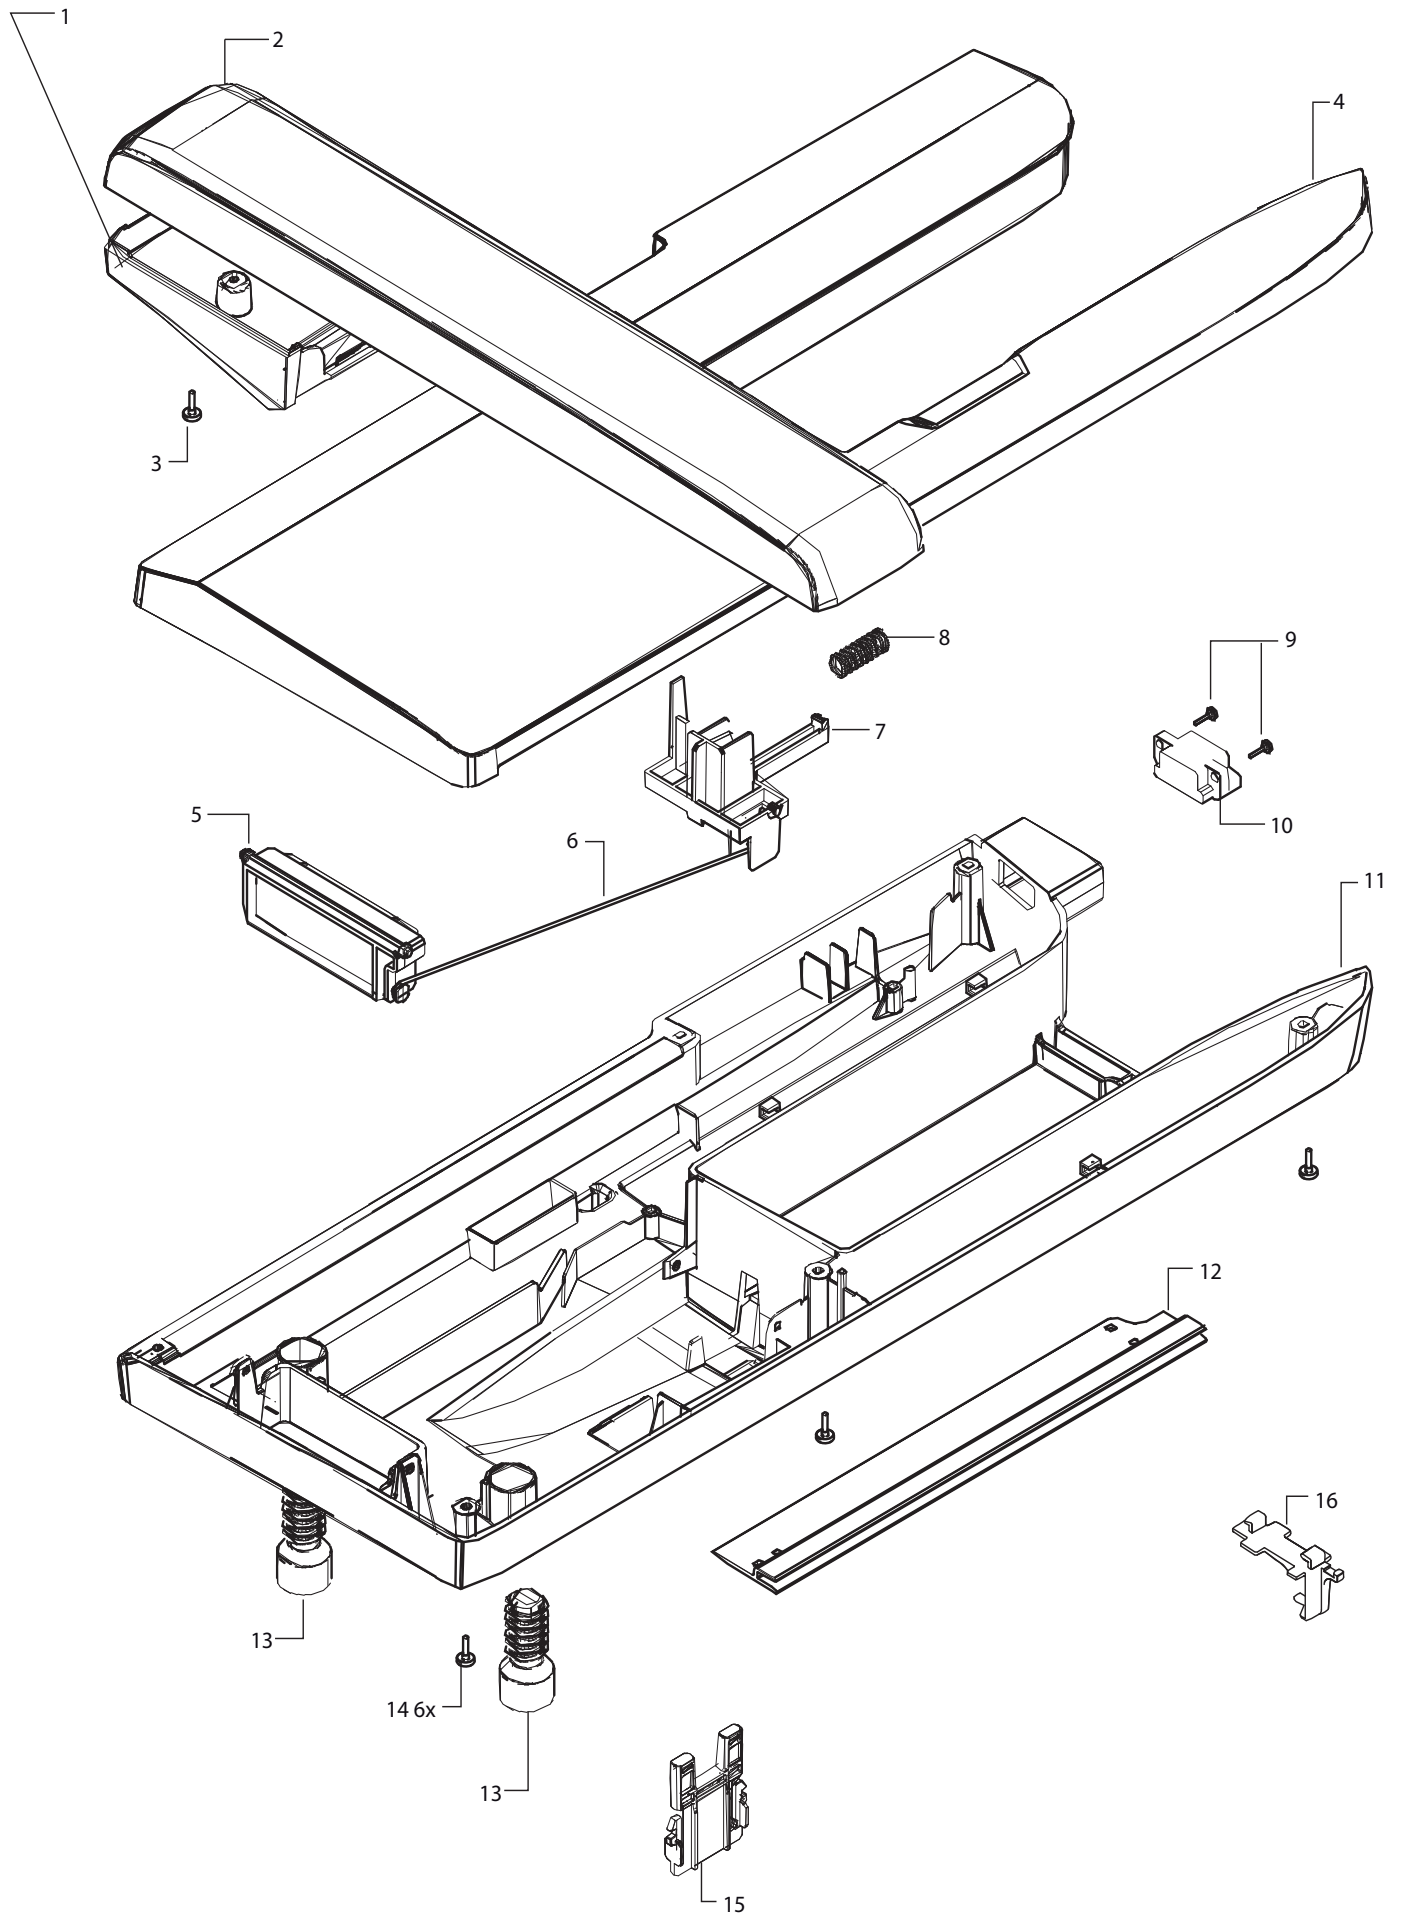

K

1	413120401	MOTOR COVER Y-ARM,Y=360
2	413120301	COVER,Y-ARM,Y=360
3	412056005	SCREW TAPTTITE M4*10 TORX
4	413161001	TOP COVER XY-UNIT X=200
5	413027701	HANDLE LATCH
6	413027803	CONNECTING ROD, LATCH HV X=200
7	413027601	LATCH
8	412721401	SPRING, LATCH P08-E
9	411966820	SCREW 30*10 FZB KOMBITORX
10	413028801	CABLING,XY-UNIT CPL.
11	413160901	BOTTOM COVER,XY-UNIT X=200
12	413161101	GUIDE,XY-UNIT X=200
13	413028502	FOOT,XY-UNIT CPL.
14	412056006	SCREW TAPTTITE M4*12 TORX
15	413030101	TRANSPORT LOCKING DEVICE
16	413119802	SUPPORT ARM, Y-ARM