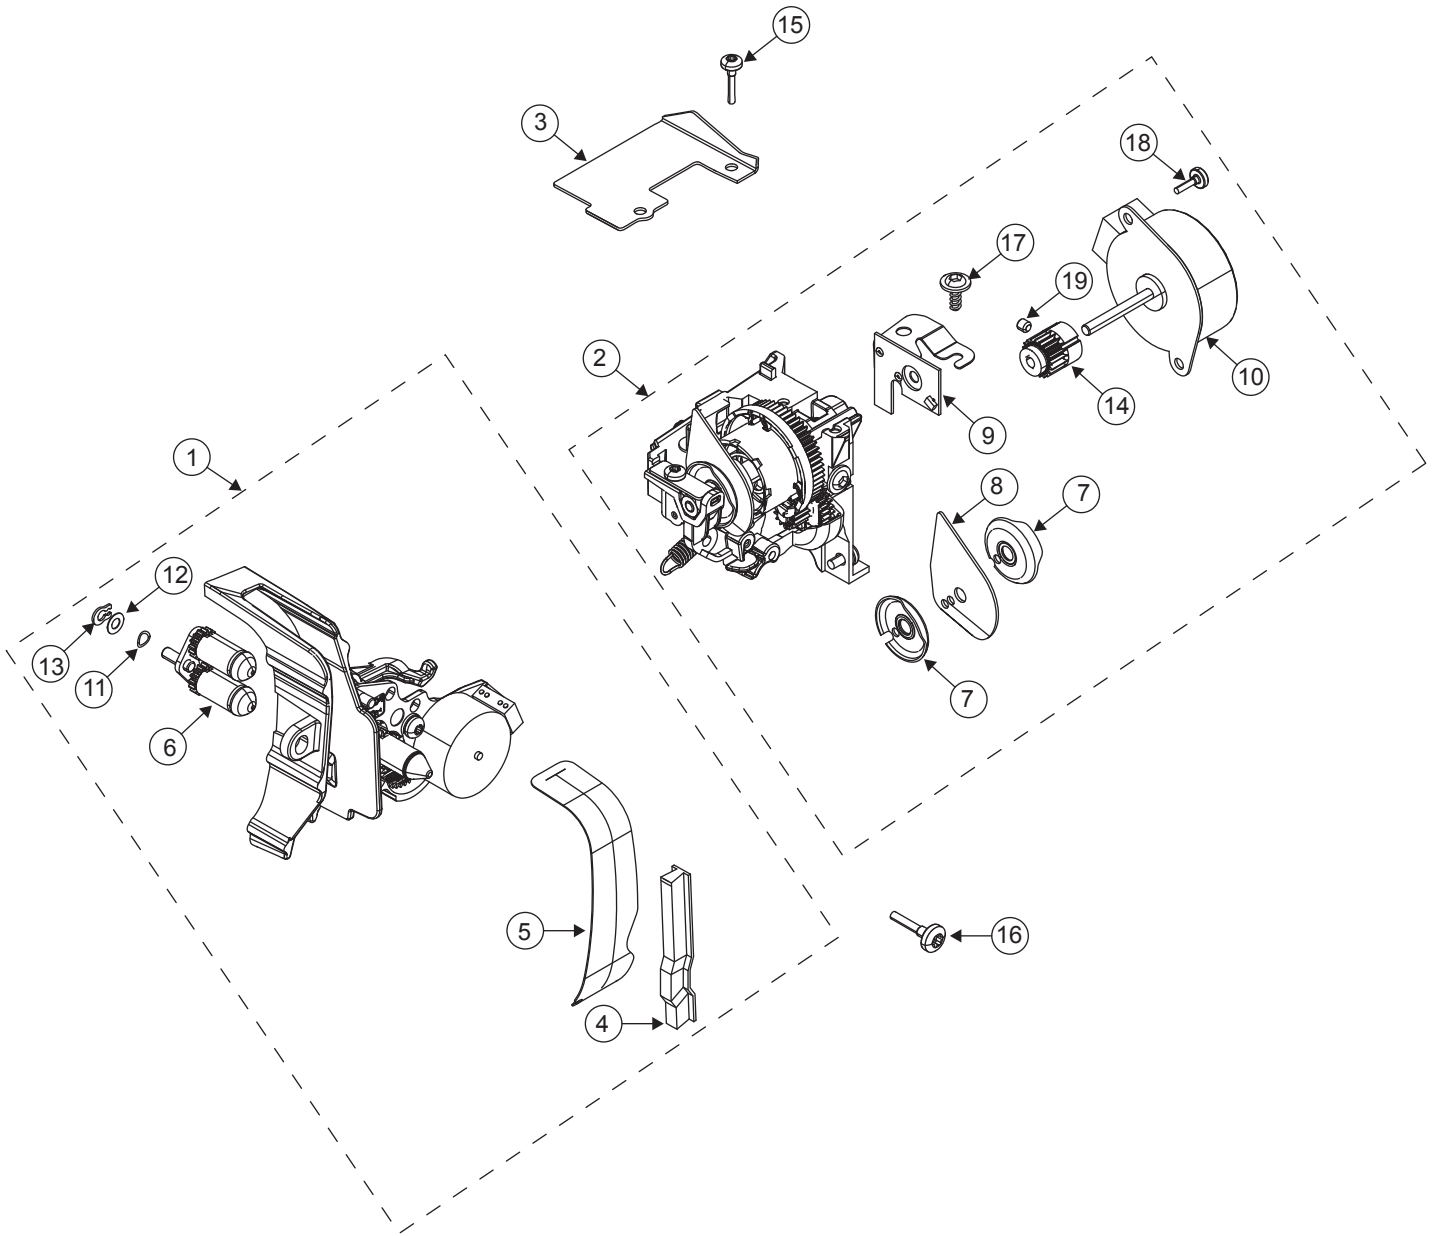

H

1	68006046	Shield Unit
2	68006054	Thread Tension Unit
3	413286401	Thread Guide
4	413233506	Brush Pile Seal
5	413218502	SEALING, TAKE UP LEVER
6	68016879	Rocker Cpl
7	68005172	Disk Outer Thread Tension
8	68010802	Thread Tension Disc Center
9	68007839	Calibration Sensor Cpl
10	412993903	Stepping Motor
11	413273701	Wave Spring Washer
12	411967501	Washer 3x6x0,2
13	735612440	Compression Ring Ø3x0.6
14	68009475	Gear
15	411966803	Screw PT 3x12 FZB
16	411966808	Screw PT 4x14 FZB
17	9303311855000	Screw 3x8
18	411966801	Screw PT 3x7,7 FZB
19	411968703	Set Screw Flat M3x3