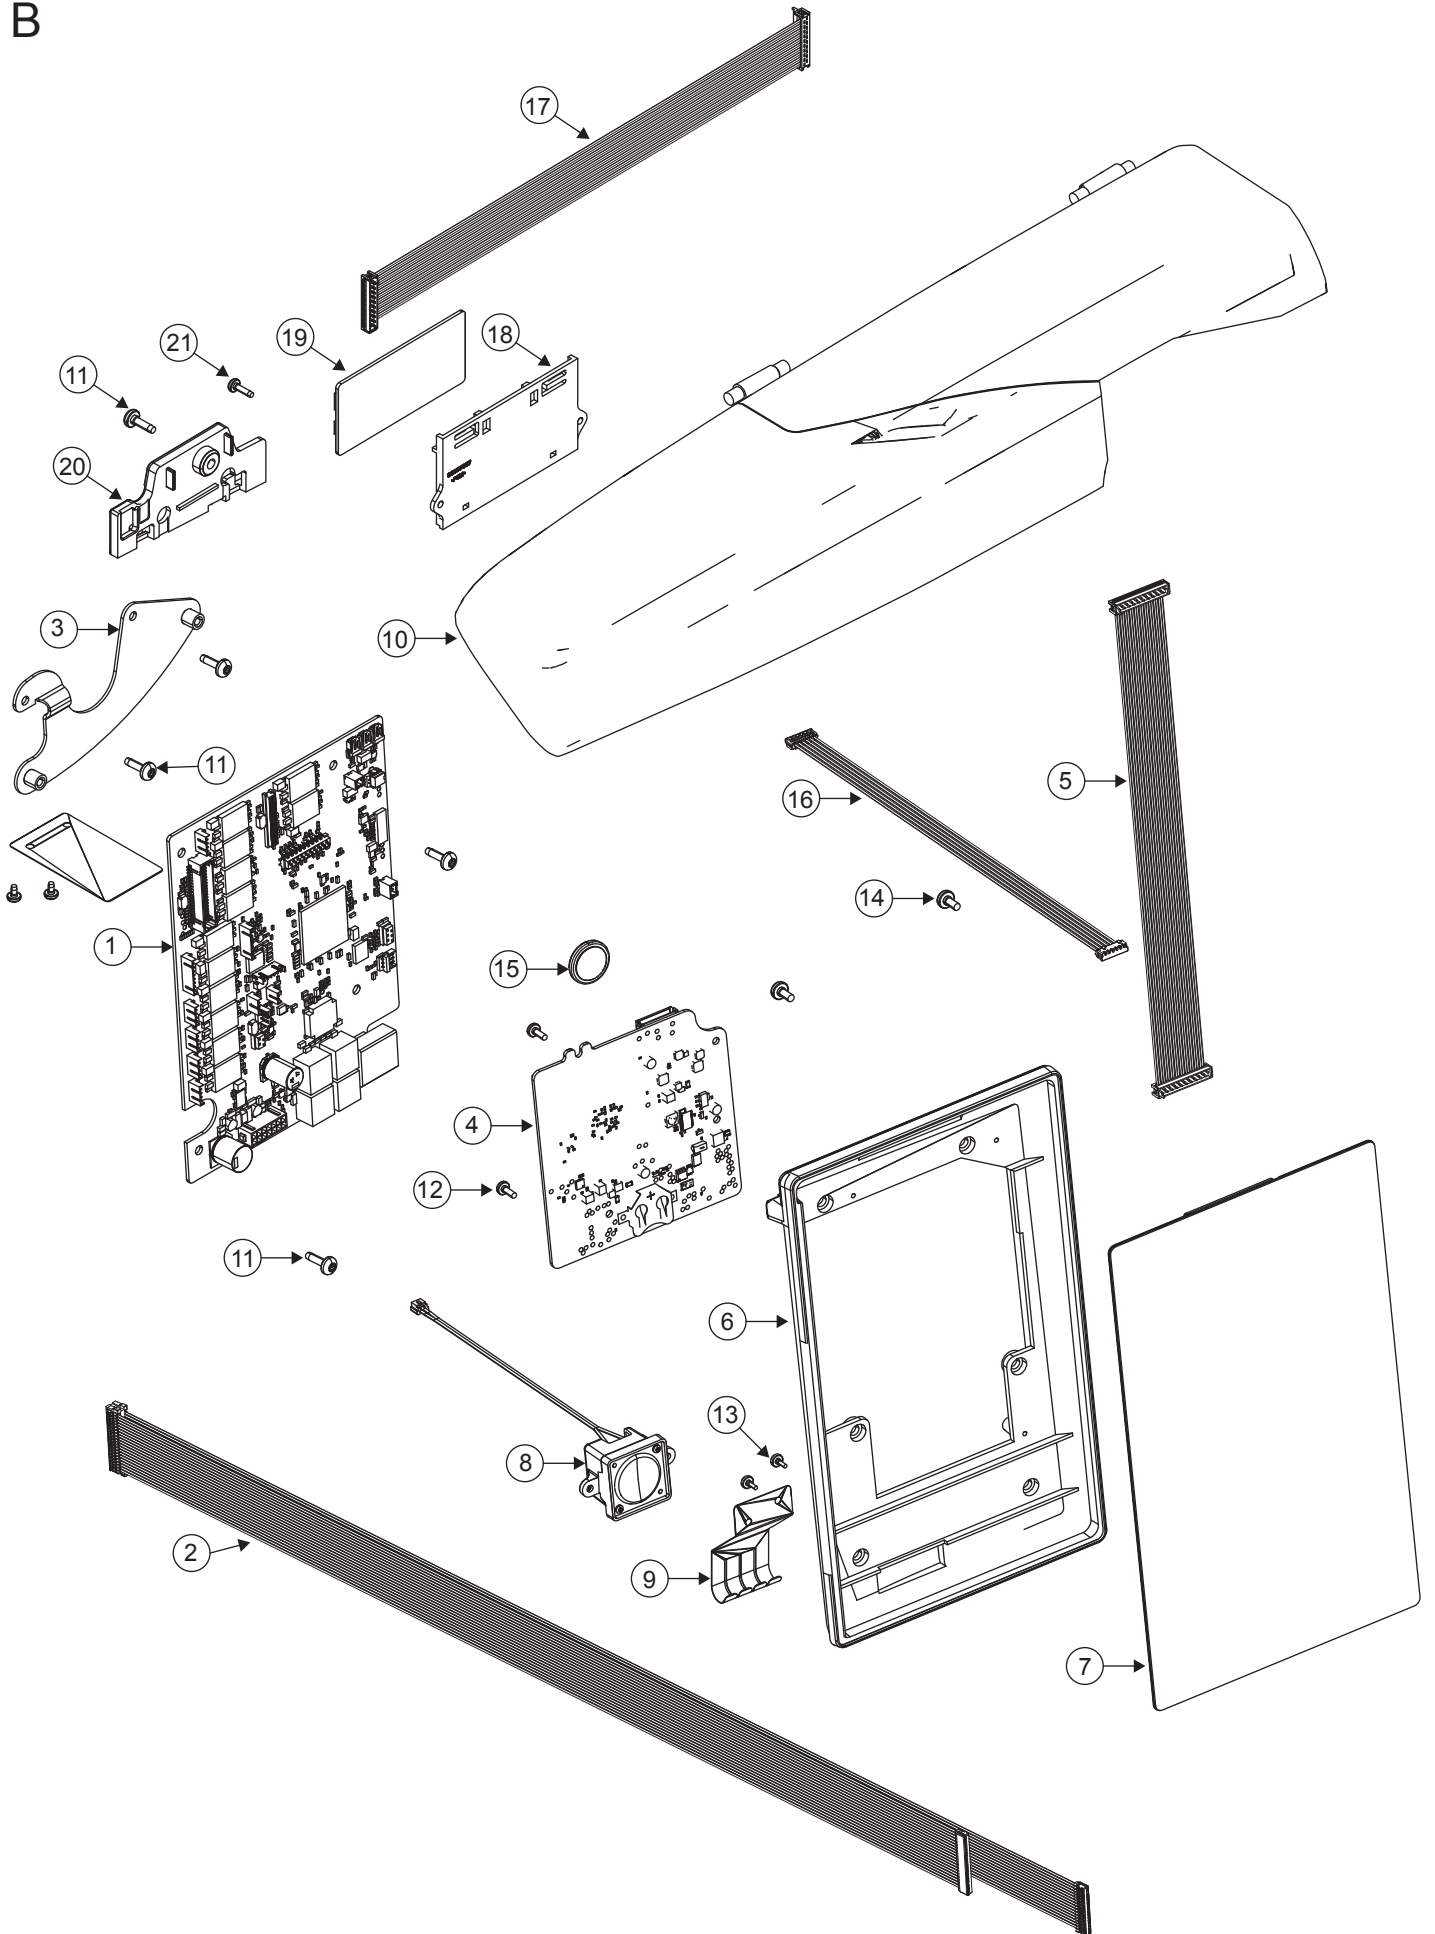

Parts list

Brilliance 80Q

A

1	68011625	Cover Front
2	413167501	Cover Bobbin Winding
3	68010816	Cover Thread Tension Cpl
4	68011236	Thread Cutter Cpl
5	68001614	Right Panel Connector Board
6	412981302	Thread Guide
7	68009240	Cover
8	68001638	Wifi Antenna Board
9	68009763	Cable Application Board - Right Panel
10	68009757	Cable 12 Pin Base Board - Application Board
11	68010806	LED CPL
12	413051602	Spool Holder 35mm
13	413051603	Spool Holder 45mm
14	412521001	Reel Pin
15	412960301	Guide Reel Pin
16	412345001	Eccentric Winding Stop
17	413022501	COVER THREADKNIFE CPL
18	413049103	Microswitch Cpl
19	413127401	Lever Winding Stop
20	412423701	Thread Cutter Knife
21	412757701	Torsion Spring Winding Stop
22		
23	413093002	Bobbin Winding Motor Cpl
24	413062101	Winding Shaft
25	412305502	O-Ring
26	412960401	Thread Reel Pin
27	68011171	Cable Holder Spiral
28	412415901	Cable Holder clip
29	68011291	Keyboard
30	413160101	Thread Guide
31	412558001	Thread support
32	68011212	Thread Support
33	413233505	Brush Pile Seal
34		
35	68011356	Plate
36	413233501	Brush Pile Seal
37	68011132	Cable Shield
38	411966810	Screw PT 4x20 FZB
39	412211401	Screw M3x4 TORX
40	411966801	Screw PT 3x7,7 FZB
41	411966812	Screw PT 4x40 FZB

B

1	68003293	Base Board
2	68009755	Cable Base Board - Sewing Head
3	68009803	Adapter Plate base board
4	68009310	Application Board
5	68009756	Cable 20 pin Base to Application Board
6	68011593	Cover Display
7	68008850	Display Cpl
8	413050005	LOUDSPEAKER BOX
9	68011164	Grounding Plate Display
10	68008902	Lid Cpl
11	412056006	Screw TT M4x12
12	412211403	Screw M3x8 TORX
13	411966802	Screw PT 3x6 FZB
14	412211411	Screw M4x8 TORX
15	NA	Battery Typ CR2032
16	68009757	Cable Base Board - Application Board
17	68011357	Cable Base Board - Right Connector Board
18	68007837	Bracket
19	68009308	Right Connector Board
20	413063901	Cable Shield
21	412056010	Screw TT M3x10

17

18

19

20

21

22

23

24